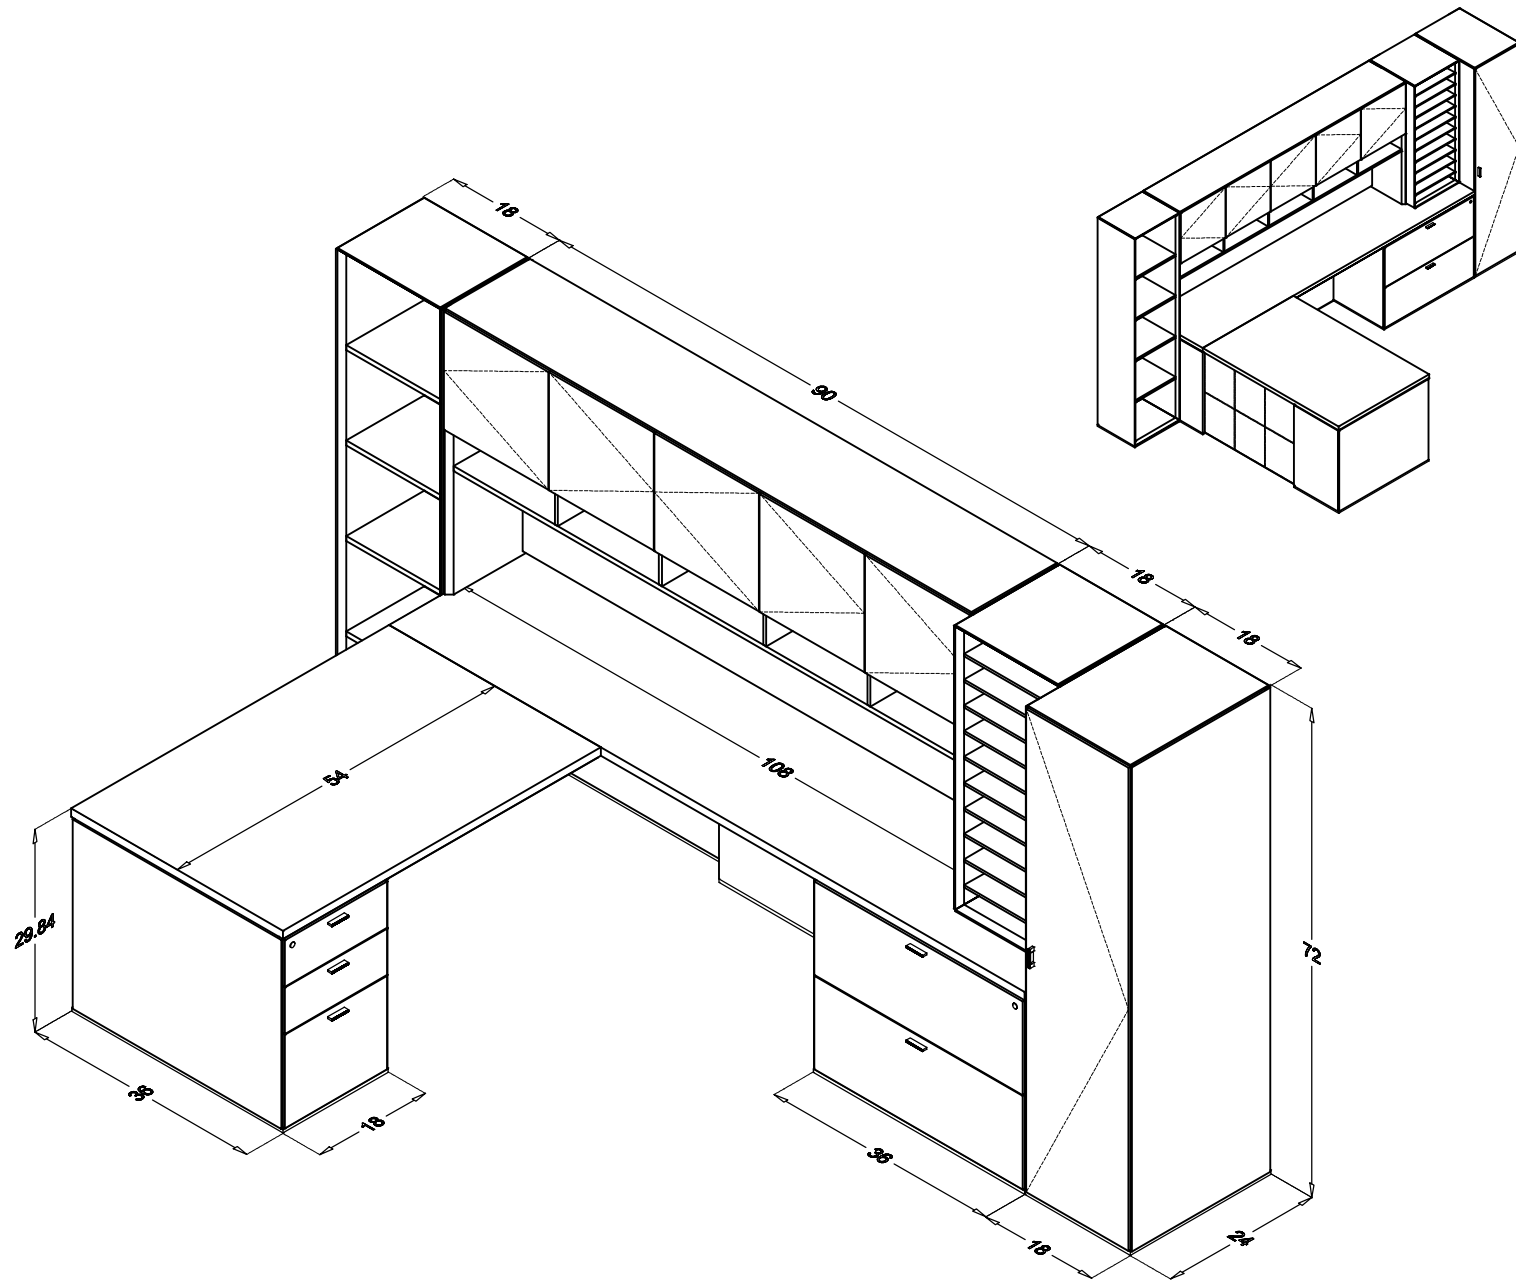

Specs | Pricing
3D CAD

TUOHY

Geneva
GE3