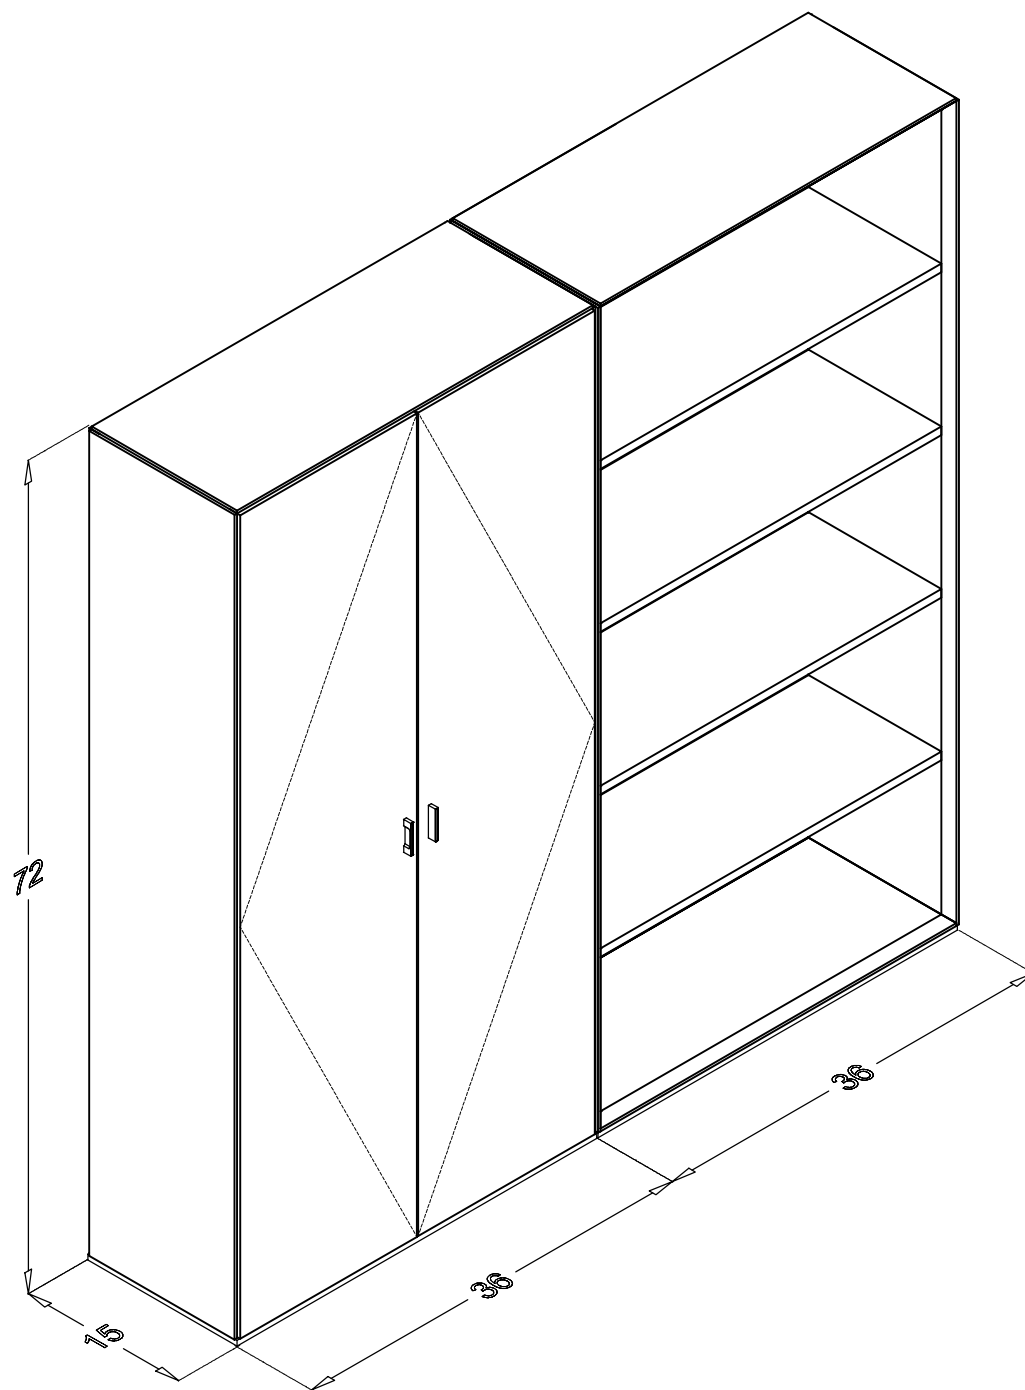

TUOHY

Geneva
GE4

Specs | Pricing
3D CAD

TUOHY

Geneva
GE5

Illustration 3D CAD

Description	Product Number	List \$	Qty	Extended \$
Geneva ellipse table 84"w 42/28"d 29.9"h, kerf edge detail, stitched proxy bowed panel base, stitched proxy top	GEE.8442.B	12747	1	\$12,747
Geneva garment/cabinet tower 72"h 36"w 24"d, no locks, (4) adjustable shelves on cabinet side, unfinished back, 3.5" base	GPGU.FDM	5294	1	\$5,294
Geneva pedestal 28.4"h 30"w 24"d 2LatFile, locks included, unfinished back, 3.5" base	GKBU24-2	3453	1	\$3,453
Geneva modesty access panel 30"w 26.9"h 2"th, 3.5" base, unfinished back	GJWU.E	827	1	\$827
Geneva pedestal 28.4"h 30"w 24"d 2LatBox/LatFile, locks included, unfinished back, 3.5" base	GKBU24-6	3564	1	\$3,564
Geneva credenza top only 90"w 24"d 1.5"th	GFAL.PD	1294	1	\$1,294
Xpect fabric wall panel 90"w 23.4"h, requires 2.8yds COM	LN-90-23.4	631	1	\$631
Geneva wall hutch cabinet doors 90"w 18"h 15"d, proxy wrapped doors	GMF.PB	7371	1	\$7,371
Priced in a Wood1 finish.	Total:			\$35,181

Description

Geneva LH cabinet tower 72"h 18"w 24"d, 0.5" base, add cabinet locks option LD
 Geneva credenza top only 108"w 24"d 1.5"th
 Geneva pedestal 36"w 24"d 28.4"h, 2LatFile, locks included, 0.5" base
 Geneva modesty access panel 36"w 26.9"h 2"d, 0.5 base, unfinished back
 Geneva RH L-panel 36"w 24"d 28.4"h, finished back, 0.5 base
 Geneva RH runoff 54"w 36"d 1.5"th
 Geneva pedestal 18"w 36"d 28.4"h, 2Box/File, locks included, finished back
 Geneva fixed modesty panel 36"w 28.4"h 1"d, finished back, 0.5 base trim
 Geneva paper management hutch 18"w 18"d 42.1"h (72"h installed), glass shelves, unfinished back
 Geneva wall hutch with cubby and fabric panel, 90"w 15"d 42.1"h (72"h installed), requires 2.8yds COM
 Geneva tower open shelving 72"h 15"d 18"w, 0.5 base trim