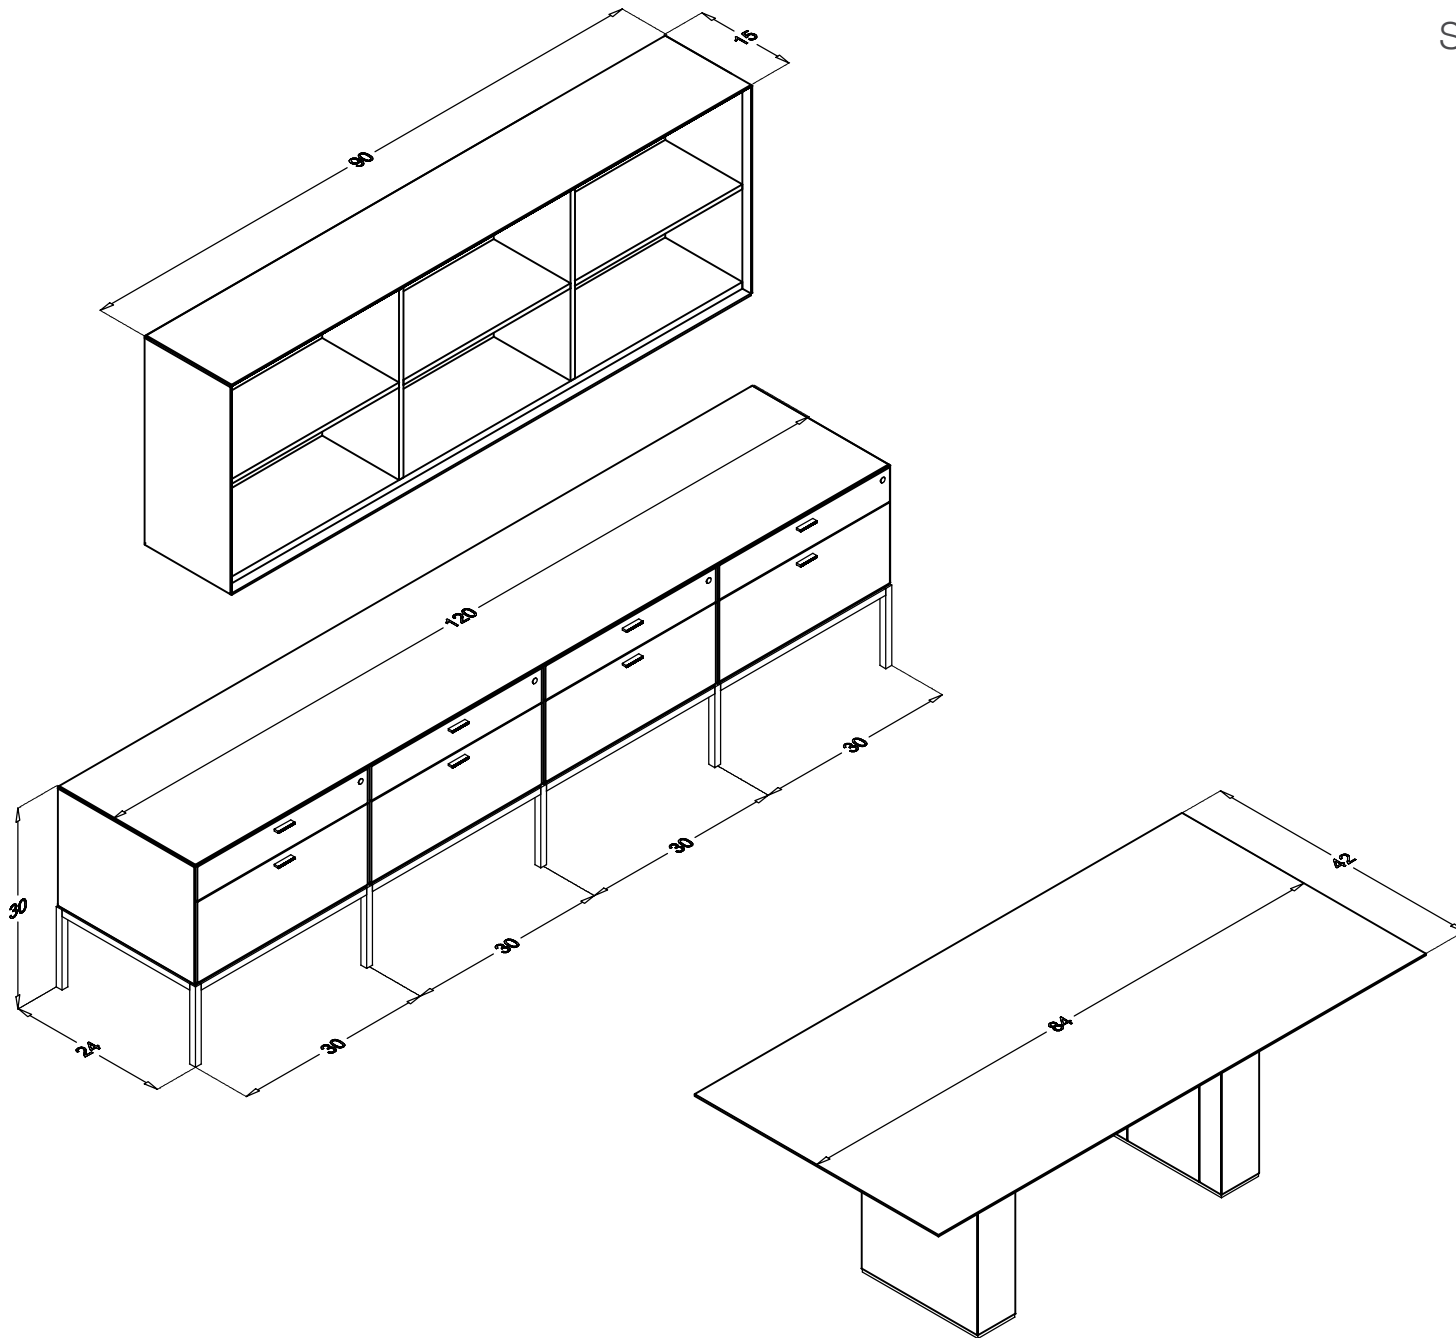

TUOHY

Geneva
GE4

Specs | Pricing
3D CAD

TUOHY

Geneva
GE5

Illustration 3D CAD

Description	Product Number	List \$	Qty	Extended \$
Geneva ellipse table 84"w 42/28"d 29.9"h, kerf edge detail, stitched proxy bowed panel base, stitched proxy top	GEE.8442.B	12747	1	\$12,747
Geneva garment/cabinet tower 72"h 36"w 24"d, no locks, (4) adjustable shelves on cabinet side, unfinished back, 3.5" base	GPGU.FDM	5294	1	\$5,294
Geneva pedestal 28.4"h 30"w 24"d 2LatFile, locks included, unfinished back, 3.5" base	GKBU24-2	3453	1	\$3,453
Geneva modesty access panel 30"w 26.9"h 2"th, 3.5" base, unfinished back	GJWU.E	827	1	\$827
Geneva pedestal 28.4"h 30"w 24"d 2LatBox/LatFile, locks included, unfinished back, 3.5" base	GKBU24-6	3564	1	\$3,564
Geneva credenza top only 90"w 24"d 1.5"th	GFAL.PD	1294	1	\$1,294
Xpect fabric wall panel 90"w 23.4"h, requires 2.8yds COM	LN-90-23.4	631	1	\$631
Geneva wall hutch cabinet doors 90"w 18"h 15"d, proxy wrapped doors	GMF.PB	7371	1	\$7,371
Priced in a Wood1 finish.	Total:			\$35,181

Description

Geneva LH cabinet tower 72"h 18"w 24"d, 0.5" base, add cabinet locks option LD
 Geneva credenza top only 108"w 24"d 1.5"th
 Geneva pedestal 36"w 24"d 28.4"h, 2LatFile, locks included, 0.5" base
 Geneva modesty access panel 36"w 26.9"h 2"d, 0.5 base, unfinished back
 Geneva RH L-panel 36"w 24"d 28.4"h, finished back, 0.5 base
 Geneva RH runoff 54"w 36"d 1.5"th
 Geneva pedestal 18"w 36"d 28.4"h, 2Box/File, locks included, finished back
 Geneva fixed modesty panel 36"w 28.4"h 1"d, finished back, 0.5 base trim
 Geneva paper management hutch 18"w 18"d 42.1"h (72"h installed), glass shelves, unfinished back
 Geneva wall hutch with cubby and fabric panel, 90"w 15"d 42.1"h (72"h installed), requires 2.8yds COM
 Geneva tower open shelving 72"h 15"d 18"w, 0.5 base trim