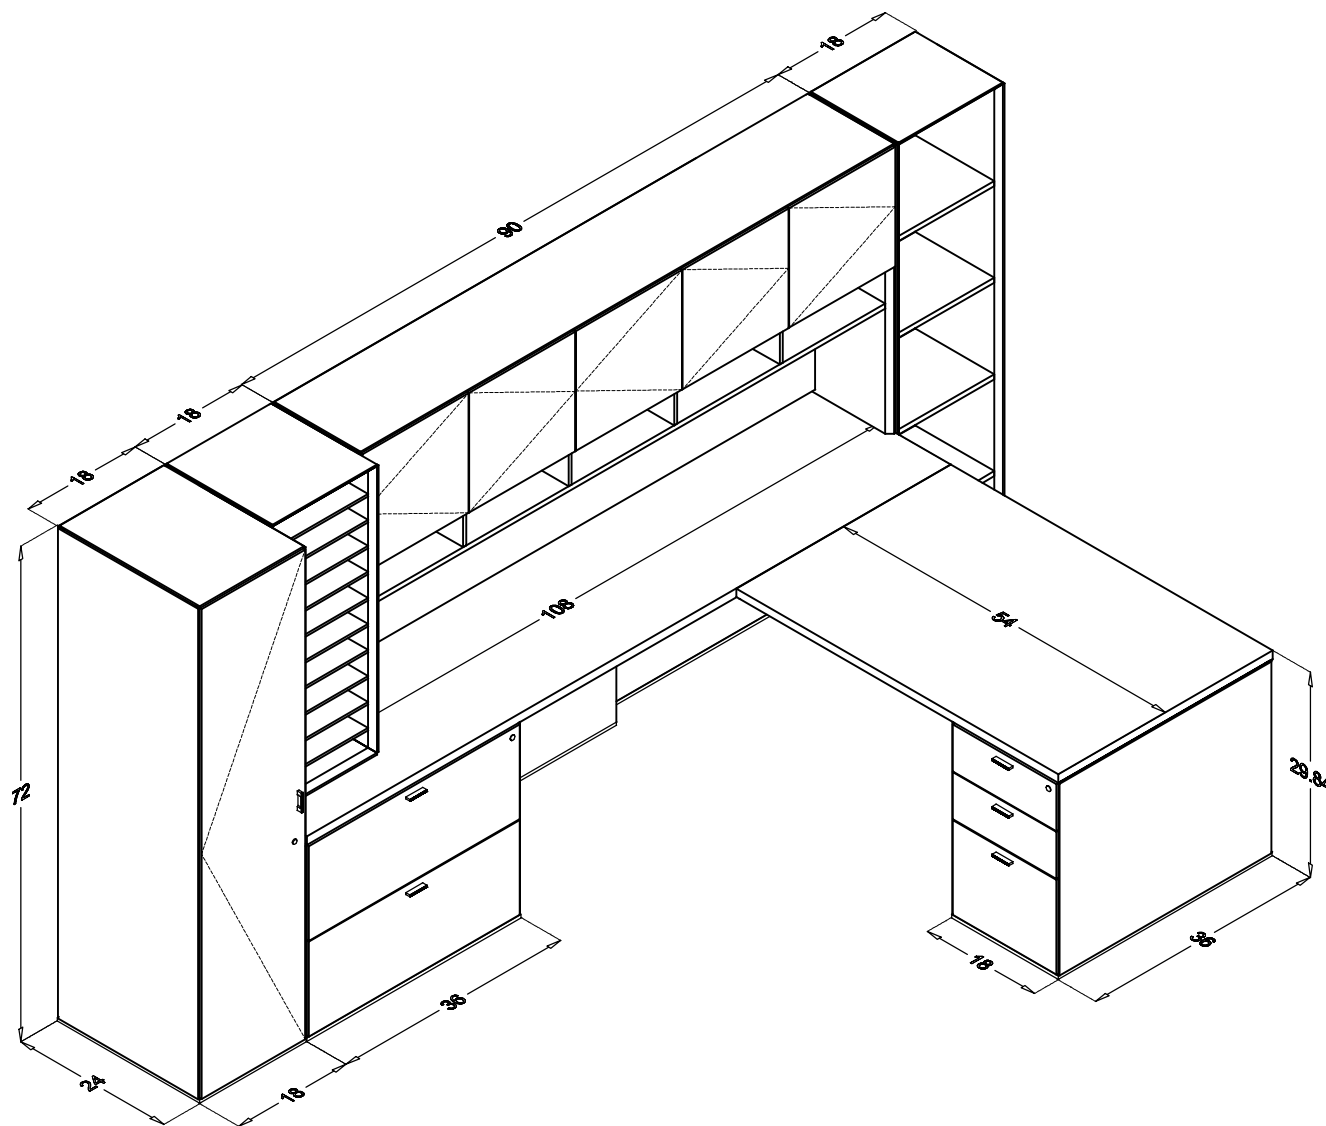

TUOHY

Geneva
GE2