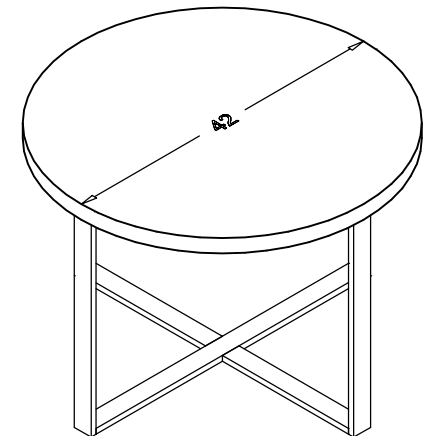

TUOHY

Uffizi  
UF6

**Description**

Uffizi Credenza Top, 108"w 24"d 2"th, With Cord Slot That Allows For Continuous Wire Management And Includes A (MRBAS) Resin Brushed Aluminum With Steel Tint Metal Pencil Stop, No Grommets.

Uffizi Pedestal, 108"w 24"/26.62"d 27.5"h, Comprised Of (PLHMGS): 18"w LH Cabinet - 18"w Full Front Trash/Recycle - 18"w Full Front 2Box/File - 18"w Full Front Utility Drawer - 18"w Full front 2File - 18"w RH Cabinet, Right Hand Extension, (msbn) Satin Brushed Nickel Metal Base Flush On Ends; Locks Included, Unfinished Back, (Horizontal Or Vertical) Grain Direction: TBD.

Uffizi Table Desk, Rectangular Top With 2" Thick Side Panels, No Modesty Panel, Includes Metal Support Bars, 84"w 36"d 29.5"h, (Horizontal Or Vertical) Grain Direction: TBD Where Applicable.

Uffizi Extension Strip, Attaches To Desk End Panel, 1"w 2.6"d 26.75"h, (Horizontal Or Vertical) Grain Direction: TBD.