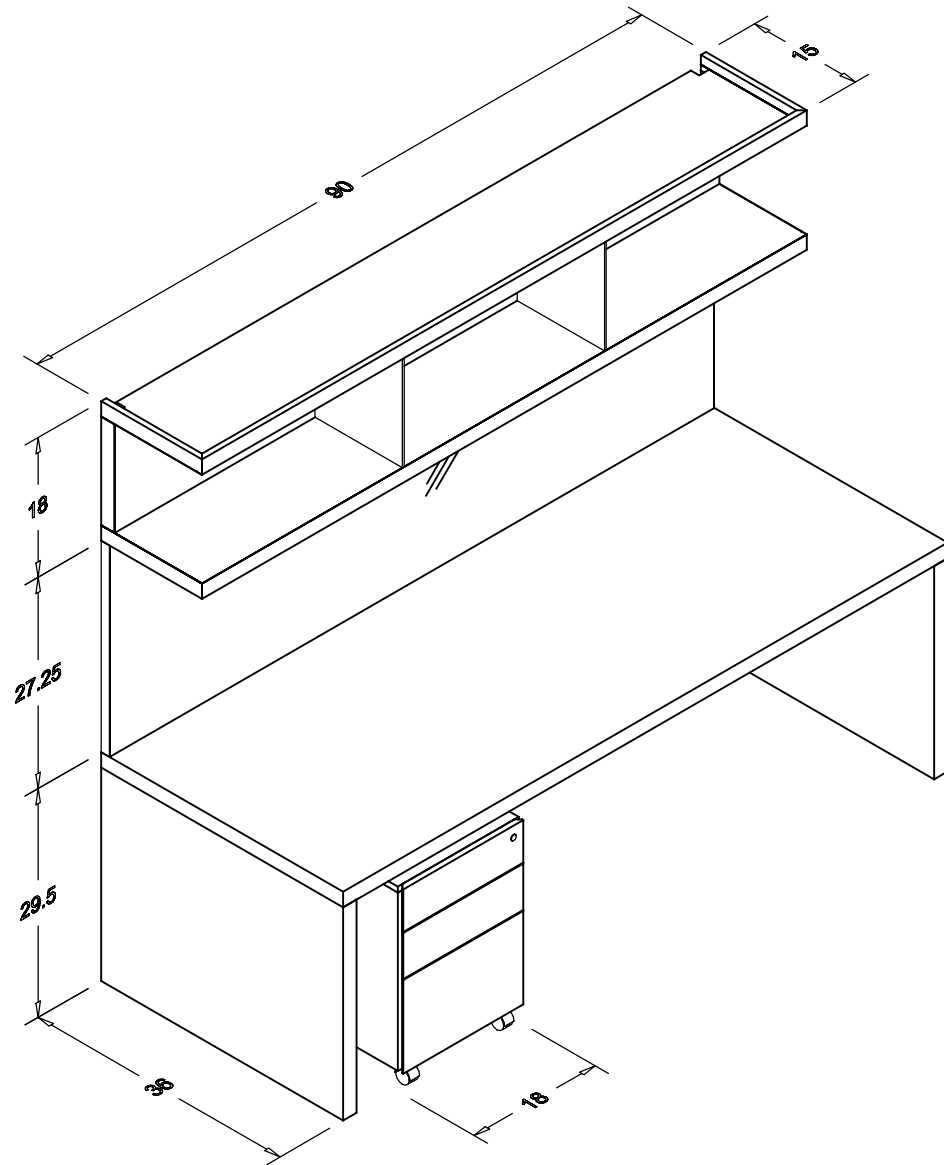

TUOHY

Uffizi  
UF6

**Description**

Uffizi Credenza Top, 108"w 24"d 2"th, With Cord Slot That Allows For Continuous Wire Management And Includes A (MRBAS) Resin Brushed Aluminum With Steel Tint Metal Pencil Stop, No Grommets.

Uffizi Pedestal, 108"w 24"/26.62"d 27.5"h, Comprised Of (PLHMGS): 18"w LH Cabinet - 18"w Full Front Trash/Recycle - 18"w Full Front 2Box/File - 18"w Full Front Utility Drawer - 18"w Full front 2File - 18"w RH Cabinet, Right Hand Extension, (msbn) Satin Brushed Nickel Metal Base Flush On Ends; Locks Included, Unfinished Back, (Horizontal Or Vertical) Grain Direction: TBD.

Uffizi Table Desk, Rectangular Top With 2" Thick Side Panels, No Modesty Panel, Includes Metal Support Bars, 84"w 36"d 29.5"h, (Horizontal Or Vertical) Grain Direction: TBD Where Applicable.

Uffizi Extension Strip, Attaches To Desk End Panel, 1"w 2.6"d 26.75"h, (Horizontal Or Vertical) Grain Direction: TBD.