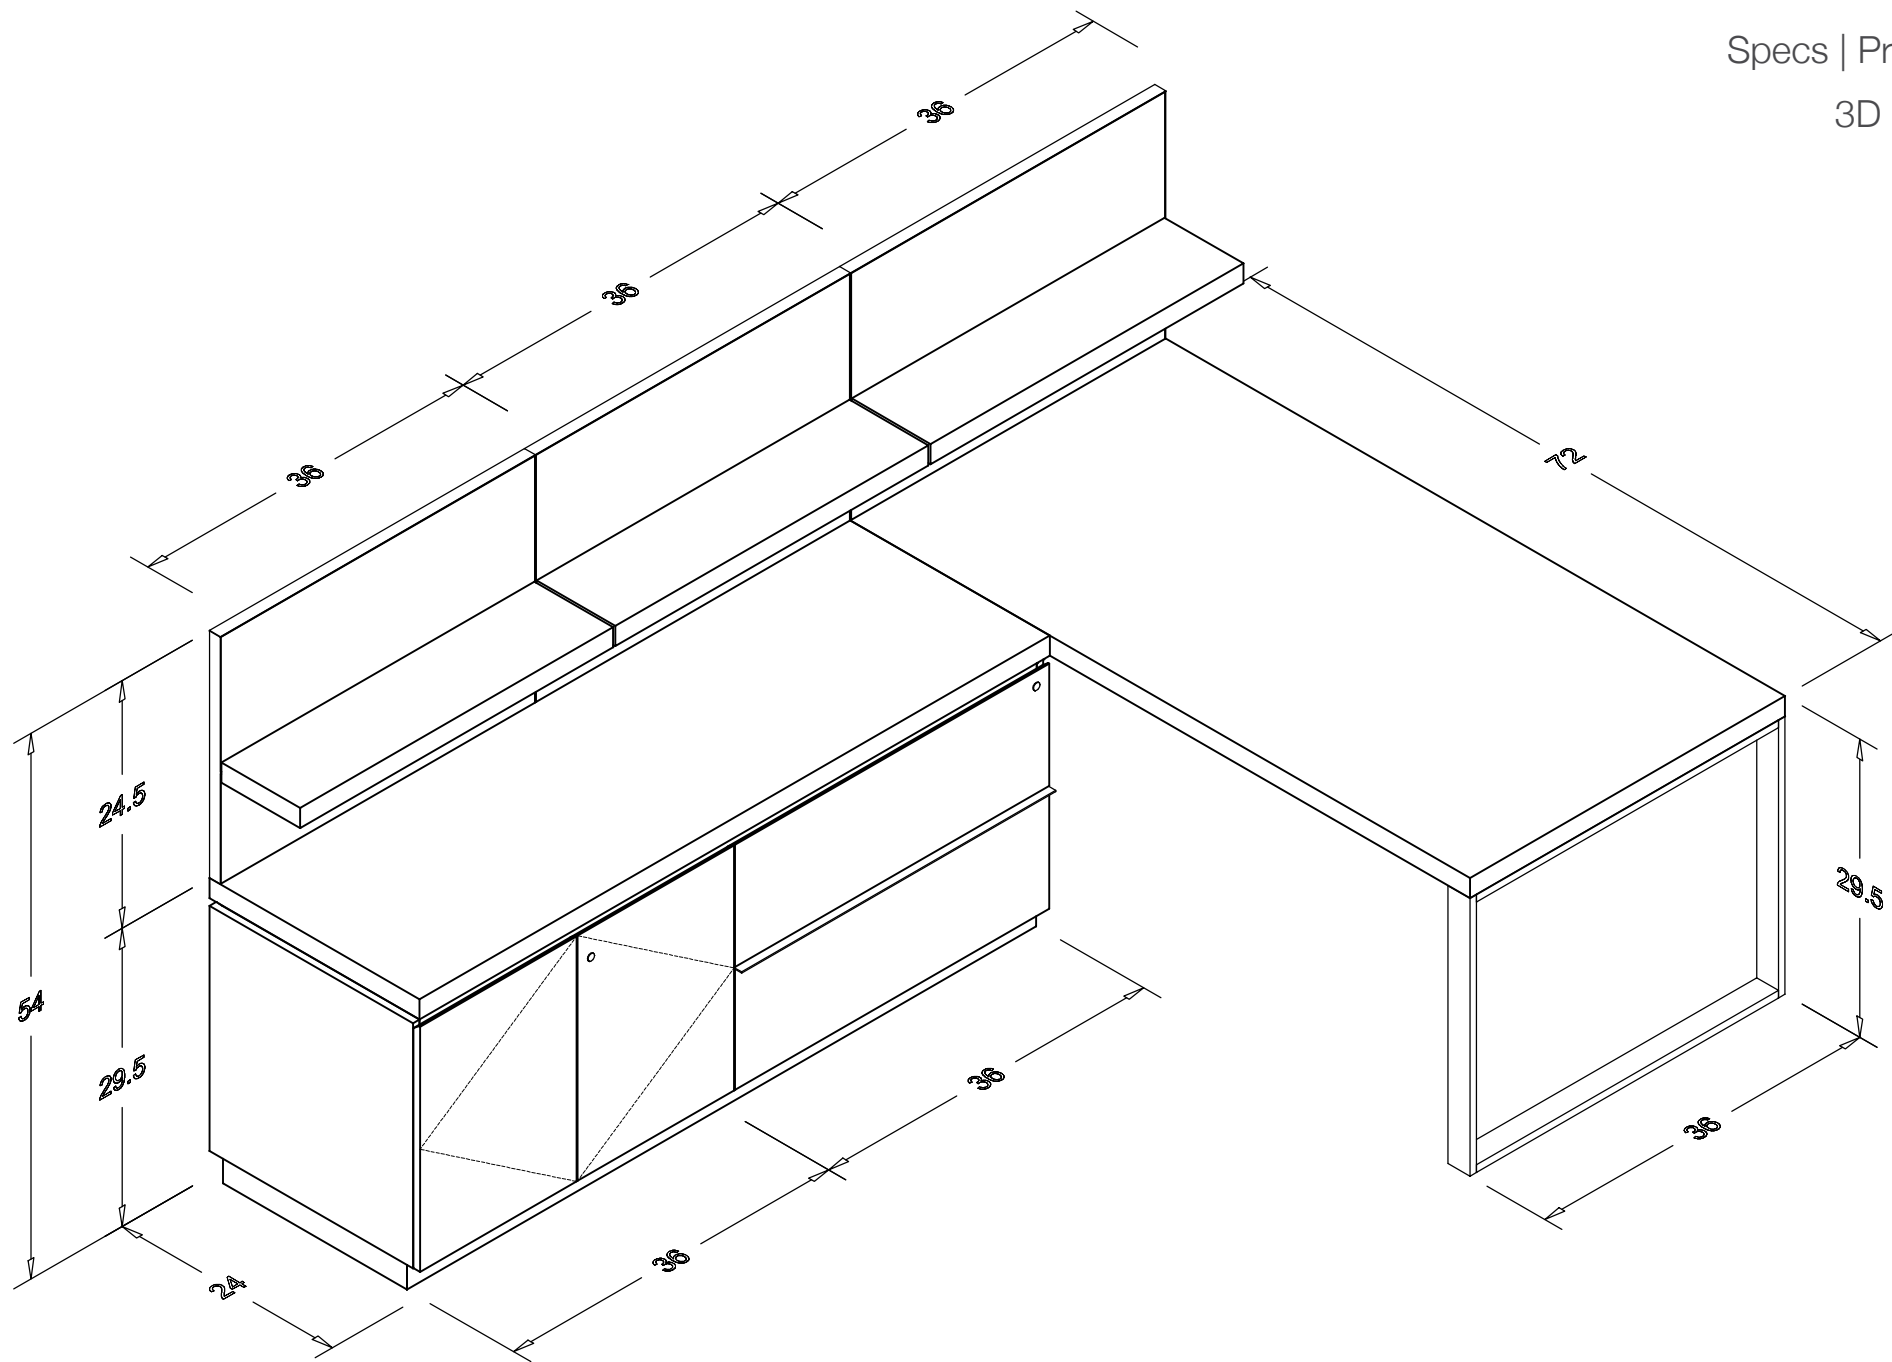

TUOHY

Uffizi
UF4