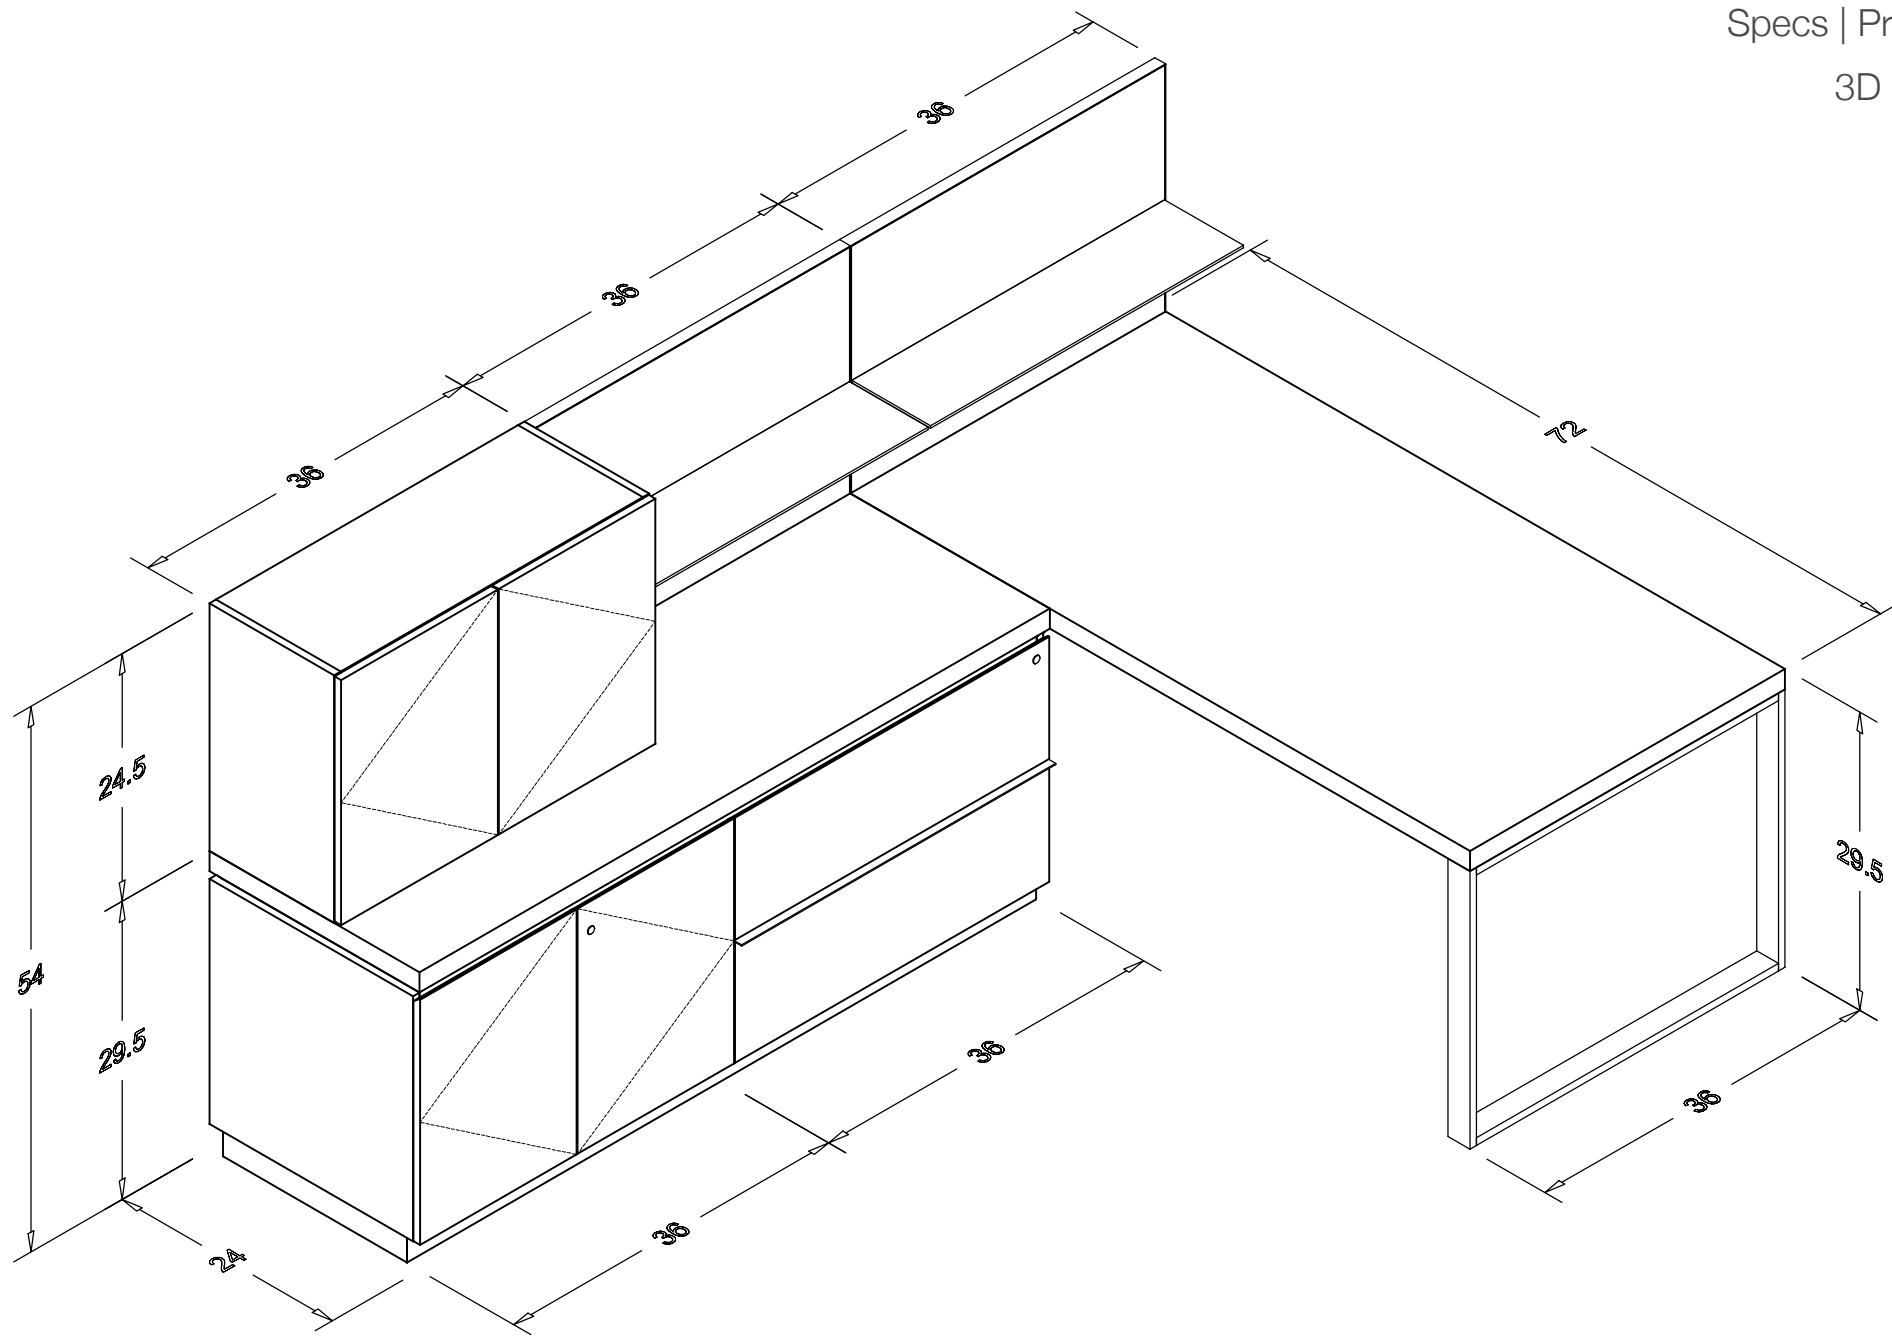

Specs | Pricing

3D CAD

TUOHY

Uffizi
UF5