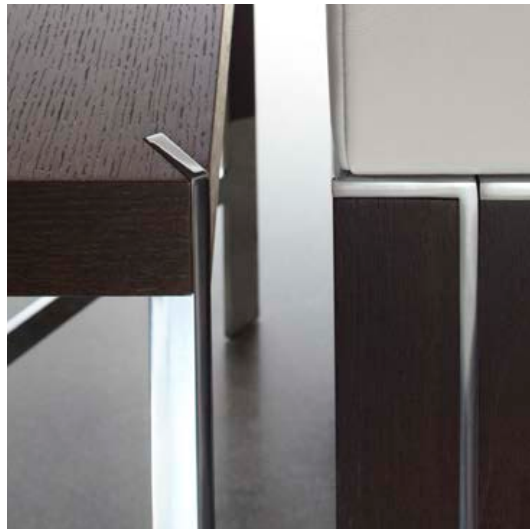

GENEVIEVE

TABLES

A COMPANION TO JOHN NELSON'S **GENEVIEVE** LOUNGE SEATING: TIMELESS YET CONTEMPORARY.

CLEAN AND SOPHISTICATED. **BALANCE** AND HARMONY. ROOTED IN THE INTERNATIONAL STYLE.

GENEVIEVE TABLES

DESIGN: **JOHN NELSON**

TOPS: AVAILABLE IN CORIAN® GLACIER WHITE OR BISQUE,
AND ALL TUOHY STANDARD AND PREMIUM WOOD FINISHES.
STONE TOPS AVAILABLE ON REQUEST.

METAL: POLISHED CHROME OR RESIN BRUSHED STEEL.