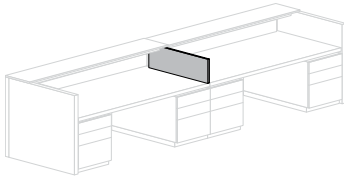

Privacy Screen

	Product No.	List $	Product No.	List $	Product No.	List $	Product No.	List $
	1.2w	11.5h	Wood1	Wood1/Magnet	Framed BPGlass	Fr.BPGlass/Mag		
Privacy Screen 24	CSAA.24	750	CSAB.24	802	CSBA.24	982	CSBB.24	1034
Privacy Screen 30	CSAA.30	799	CSAB.30	865	CSBA.30	1094	CSBB.30	1160
Privacy Screen 36	CSAA.36	846	CSAB.36	926	CSBA.36	1204	CSBB.36	1283

! Notes:

Privacy Screens situate proud of the back panel, for ease of cord pass-through.
Both Wood1 and BPGlass screens have an MBN Brushed Nickel frame.