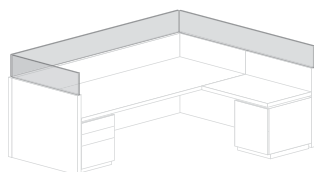

Gallery Glass Surrounds

	w	0.5d	12h	Glass	Acid-Etched Glass (1s*)
Gallery Glass				CSGP-	CSGA-
				(sum)	(sum)
				↑	↑
	w			product code	product code
Gallery Glass Surround: 24w	24			P24	A24
Gallery Glass Surround: 30w	30			P30	A30
• Gallery Glass Surround: 36w	36			P36	A36
Gallery Glass Surround: 42w	42			P42	A42
Gallery Glass Surround: 48w	48			P48	A48
Gallery Glass Surround: 54w	54			P54	A54
Gallery Glass Surround: 60w	60			P60	A60
Gallery Glass Surround: 66w	66			P66	A66
• Gallery Glass Surround: 72w	72			P72	A72
• Gallery Glass Surround: 78w	78			P78	A78
Gallery Glass Surround: 84w	84			P84	A84
Gallery Glass Surround: 90w	90			P90	A90

Append product codes to the product prefix, as needed. Example: CSGP-P36-P90-P72
Identify which Gallery Top/Back or Gallery End Panel is to receive each Gallery Glass Surround.

* Acid-Etched Glass has the etching on the visitor's side only.

Specify: Product Number
Quantity
Tagging
Metal Finish
Wood Finish

• Denotes Item is illustrated.
- Includes locks.
‡ Requires field sub-assembly.

Prices listed in Wood1 Finishes.