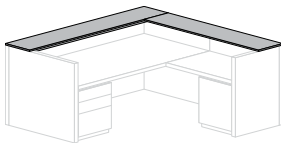

Transaction Tops

	w	11.75d	Wood1	BP Glass
GalleryTop 36	40		CSTT.36 885	CSGT.36 1152
GalleryTop 42	46		CSTT.42 994	CSGT.42 1304
GalleryTop 48	52		CSTT.48 1023	CSGT.48 1460
GalleryTop 54	58		CSTT.54 1064	CSGT.54 1614
• GalleryTop 60	64		CSTT.60 1106	CSGT.60 1765
GalleryTop 66	70		CSTT.66 1145	CSGT.66 1920
• GalleryTop 72	76		CSTT.72 1178	CSGT.72 2074
GalleryTop 78	82		CSTT.78 1202	CSGT.78 2227
GalleryTop 84	88		CSTT.84 1218	CSGT.84 2382
GalleryTop 90	94		CSTT.90 1305	CSGT.90 2536

! Notes:

Wood1 tops are 0.75-in thick; glass tops are 0.5-in thick with a 0.5-in subtop.