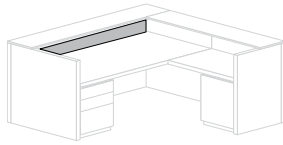

Backsplashes

	Product No.	List $	Product No.	List $	Product No.	List $
Flush 12.4h	COM Fabric yds		Framed BPGlass		Framed BPGlass/Magnet	
GalBacksplash12.4 24w	CSFB-24 0.75	273	CSGB-24 768		CSHB-24 820	
GalBacksplash12.4 30w	CSFB-30 0.75	279	CSGB-30 858		CSHB-30 924	
GalBacksplash12.4 36w	CSFB-36 1.25	285	CSGB-36 946		CSHB-36 1026	
GalBacksplash12.4 42w	CSFB-42 1.25	290	CSGB-42 1034		CSHB-42 1127	
GalBacksplash12.4 48w	CSFB-48 1.5	486	CSGB-48 1121		CSHB-48 1227	
GalBacksplash12.4 54w	CSFB-54 1.75	509	CSGB-54 1211		CSHB-54 1329	
GalBacksplash12.4 60w	CSFB-60 1.75	532	CSGB-60 1301		CSHB-60 1433	
GalBacksplash12.4 66w	CSFB-66 2	555	CSGB-66 1390		CSHB-66 1536	
• GalBacksplash12.4 72w	CSFB-72 2.25	579	CSGB-72 1478		CSHB-72 1637	
GalBacksplash12.4 78w	CSFB-78 2.25	602	CSGB-78 1566		CSHB-78 1738	
GalBacksplash12.4 84w	CSFB-84 2.5	625	CSGB-84 1656		CSHB-84 1842	
GalBacksplash12.4 90w	CSFB-90 2.75	648	CSGB-90 1745		CSHB-90 1944	
Flush/TransTop 11.5h	COM Fabric yds		Framed BPGlass		Framed BPGlass/Magnet	
GalBacksplash11.5 24w	CSFC-24 0.75	273	CSGC-24 730		CSHC-24 783	
GalBacksplash11.5 30w	CSFC-30 0.75	279	CSGC-30 816		CSHC-30 882	
GalBacksplash11.5 36w	CSFC-36 1.25	285	CSGC-36 899		CSHC-36 978	
GalBacksplash11.5 42w	CSFC-42 1.25	290	CSGC-42 985		CSHC-42 1077	
GalBacksplash11.5 48w	CSFC-48 1.5	486	CSGC-48 1066		CSHC-48 1172	
GalBacksplash11.5 54w	CSFC-54 1.75	509	CSGC-54 1151		CSHC-54 1271	
GalBacksplash11.5 60w	CSFC-60 1.75	532	CSGC-60 1235		CSHC-60 1367	
GalBacksplash11.5 66w	CSFC-66 2	555	CSGC-66 1320		CSHC-66 1465	
• GalBacksplash11.5 72w	CSFC-72 2.25	579	CSGC-72 1404		CSHC-72 1562	
GalBacksplash11.5 78w	CSFC-78 2.25	602	CSGC-78 1487		CSHC-78 1659	
GalBacksplash11.5 84w	CSFC-84 2.5	625	CSGC-84 1572		CSHC-84 1758	
GalBacksplash11.5 90w	CSFC-90 2.75	648	CSGC-90 1657		CSHC-90 1855	
Bypass 13.4h	COM Fabric yds		Framed BPGlass		Framed BPGlass/Magnet	
GalBacksplash13.4 24w	CSFD-24 0.75	273	CSGD-24 806		CSHD-24 859	
GalBacksplash13.4 30w	CSFD-30 0.75	279	CSGD-30 900		CSHD-30 966	
GalBacksplash13.4 36w	CSFD-36 1.25	285	CSGD-36 993		CSHD-36 1073	
GalBacksplash13.4 42w	CSFD-42 1.25	290	CSGD-42 1087		CSHD-42 1180	
GalBacksplash13.4 48w	CSFD-48 1.5	486	CSGD-48 1178		CSHD-48 1284	
GalBacksplash13.4 54w	CSFD-54 1.75	509	CSGD-54 1273		CSHD-54 1391	
GalBacksplash13.4 60w	CSFD-60 1.75	532	CSGD-60 1365		CSHD-60 1497	
GalBacksplash13.4 66w	CSFD-66 2	555	CSGD-66 1460		CSHD-66 1605	
• GalBacksplash13.4 72w	CSFD-72 2.25	579	CSGD-72 1553		CSHD-72 1713	
GalBacksplash13.4 78w	CSFD-78 2.25	602	CSGD-78 1645		CSHD-78 1817	
GalBacksplash13.4 84w	CSFD-84 2.5	625	CSGD-84 1737		CSHD-84 1922	
GalBacksplash13.4 90w	CSFD-90 2.75	648	CSGD-90 1831		CSHD-90 2030	
Bypass/TransTop 12.5h	COM Fabric yds		Framed BPGlass		Framed BPGlass/Magnet	
GalBacksplash12.5 24w	CSFE-24 0.75	273	CSGE-24 785		CSHE-24 838	
GalBacksplash12.5 30w	CSFE-30 0.75	279	CSGE-30 874		CSHE-30 940	
GalBacksplash12.5 36w	CSFE-36 1.25	285	CSGE-36 965		CSHE-36 1044	
GalBacksplash12.5 42w	CSFE-42 1.25	290	CSGE-42 1057		CSHE-42 1150	
GalBacksplash12.5 48w	CSFE-48 1.5	486	CSGE-48 1145		CSHE-48 1251	
GalBacksplash12.5 54w	CSFE-54 1.75	509	CSGE-54 1235		CSHE-54 1353	
GalBacksplash12.5 60w	CSFE-60 1.75	532	CSGE-60 1326		CSHE-60 1458	
GalBacksplash12.5 66w	CSFE-66 2	555	CSGE-66 1418		CSHE-66 1563	
• GalBacksplash12.5 72w	CSFE-72 2.25	579	CSGE-72 1507		CSHE-72 1666	
GalBacksplash12.5 78w	CSFE-78 2.25	602	CSGE-78 1597		CSHE-78 1769	
GalBacksplash12.5 84w	CSFE-84 2.5	625	CSGE-84 1688		CSHE-84 1873	
GalBacksplash12.5 90w	CSFE-90 2.75	648	CSGE-90 1780		CSHE-90 1978