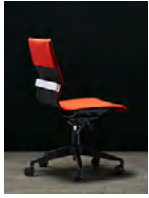

902 Manager, No Arms

Product No.	Dimensions	Fabric $							Leather $			
R902D	20 w	COM	1034	Gr6	1211	Gr12	1384	COL	1189	L6	1999	
	18 d	Gr1	1135	Gr7	1232	Gr13	1426	L1	1540	L7	2134	
	36.5 - 40.5 h	Gr2	1147	Gr8	1256	Gr14	1472	L2	1594	L8	2296	
	19-23 sh	Gr3	1160	Gr9	1283	Gr15	1525	L3	1675	L9	2512	
	1.5 yds, 27 sf	Gr4	1175	Gr10	1313	Gr16	1585	L4	1756	L10	2755	
		Gr5	1192	Gr11	1346	Gr17	1651	L5	1864	L11	3025	

! Notes:

Standard base finish is Black (~MRB).

+ Options

For Polished Aluminum base, specify Option MPA; add $134.

For floor glides instead of casters, specify Option FG; no price change.