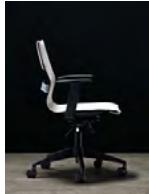

902 Manager, Adjustable Arms

R902C	20 w	COM	1046	Gr6	1223	Gr12	1396	COL	1203	L6	2013
	18 d	Gr1	1147	Gr7	1244	Gr13	1438	L1	1554	L7	2148
	36.5 - 40.5 h	Gr2	1159	Gr8	1268	Gr14	1484	L2	1608	L8	2310
	19-23 sh	Gr3	1172	Gr9	1295	Gr15	1537	L3	1689	L9	2526
	27.5-34.5 ah	Gr4	1187	Gr10	1325	Gr16	1597	L4	1770	L10	2769
	1.5 yds, 27 sf	Gr5	1204	Gr11	1358	Gr17	1663	L5	1878	L11	3039

! Notes:

Loop Arms have an MPA Polished Aluminum finish.

Adjustable arms are Black (~MRB).

Standard base finish is Black (~MRB).

+ Options

For Polished Aluminum base, specify Option MPA; add $134.

For floor glides instead of casters, specify Option FG; no price change.