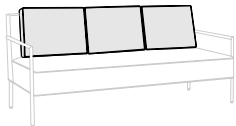

Arcelle Sofa, Dual Color