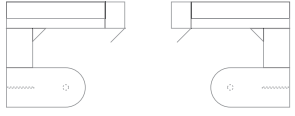

THE SUITE SHOWN HERE IS *easily* **RECONFIGURED**.

USING ITS EXISTING PARTS.