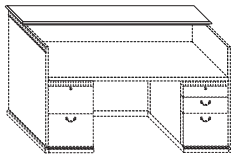

Transaction Tops

Transaction Top: Rectangular	w	13.7d	1.5th		
GalleryTop 66	68			69NTP03	989
• GalleryTop 72	74			69NTR03	1015
GalleryTop 78	80			69NTS03	1032
GalleryTop 84	86			69NTV03	1046
GalleryTop 90	92			69NTW03	1117