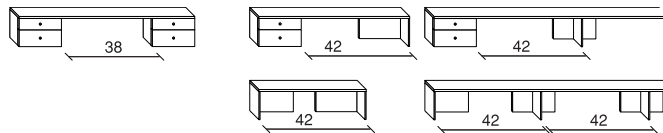

Item No. List $

Full Width (for Surrounds)	17w	11d	11.3h		
Minitower 12: Wood2				70PZA12	761
Minitower 13: Wood1-Disk1				70PZA13	1076
Minitower 14: Dwr1-Disk1				70PZA14	1394
Minitower 15: L-Support LH				70PZA15	341
Minitower 16: L-Support RH				70PZA16	341
Minitower 17: T-Support				70PZA17	341

Accessory Shelves: Bullnose Front	w	11.4d	0.8th		
Accessory Shelf 36	36			70PZF33	262
Accessory Shelf 42	42			70PZG33	289
Accessory Shelf 48	48			70PZJ33	316
Accessory Shelf 54	54			70PZL33	348
Accessory Shelf 60	60			70PZN33	412
Accessory Shelf 66	66			70PZP33	485
Accessory Shelf 72	72			70PZR33	551
Accessory Shelf 78	78			70PZT33	565
Accessory Shelf 84	84			70PZV33	577
Accessory Shelf 90	90			70PZW33	592
Accessory Shelf 96	96			70PZX33	623
Accessory Shelf 108	108			70PZY33	683

Maximum recommended span, unsupported, is 38 inches. An additional 4 inches of span is allowed if one or both supporting modules are an L or T-Support. Spans wider than these limits require a Support Fascia (below).