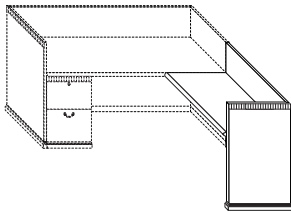

For quarter-sawn borders, specify Option BA, add 50%.

Item No. List \$

Runoff and Bridge Shells

Runoff w. Open End: LH & RH Attach	w	d	42h		
Gallery Runoff: Open End LH 42	43	25		69NHH13	2173
Gallery Runoff: Open End LH 48	49	25		69NHJ13	2292
Gallery Runoff: Open End LH 54	55	25		69NHL13	2527
Gallery Runoff: Open End RH 42	43	25		69NHH23	2173
• Gallery Runoff: Open End RH 48	49	25		69NHJ23	2292
Gallery Runoff: Open End RH 54	55	25		69NHL23	2527