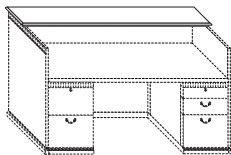

Transaction Tops