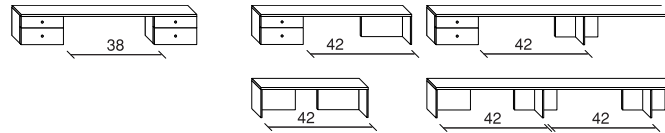

Specify: Product Number
Quantity
Tagging
Wood Finish

• Denotes Item is illustrated.
For quarter-sawn borders, specify
Option BA, add 50%.

Gallery Accessory System

Support Fascia (below).

Item No. List \$

Full Width (for Surrounds)		17w	11d	11.3h		
Minitower 12: Wood2					70PZA12	808
Minitower 13: Wood1-Disk1					70PZA13	1141
Minitower 14: Dwr1-Disk1					70PZA14	1479
Minitower 15: L-Support LH					70PZA15	362
Minitower 16: L-Support RH					70PZA16	362
Minitower 17: T-Support					70PZA17	362