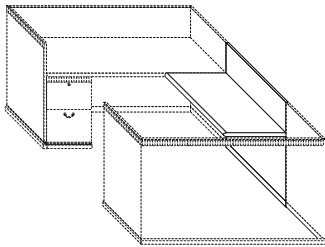

Bridge (Non-handed)	w	d	42h		
Gallery Bridge 42x18	42	18		69NKH01	2392
Gallery Bridge 48x18	48	18		69NKJ01	2466
Gallery Bridge 42x24	42	25		69NKH03	2433
• Gallery Bridge 48x24	48	25		69NKJ03	2508