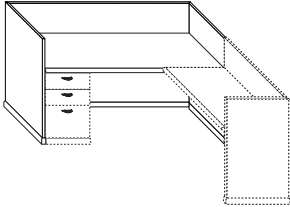

Desk/Credenza Shell for RH Attach	w	d	42h	Item No.	List $
Gallery Desk/Cred: RH 66x24	68	25		64NGP23	3667
Gallery Desk/Cred: RH 66x30	68	31		64NGP25	3855
Gallery Desk/Cred: RH 72x24	74	25		64NGR23	3750
Gallery Desk/Cred: RH 72x30	74	31		64NGR25	3956
• Gallery Desk/Cred: RH 72x36	74	37		64NGR27	4050
Gallery Desk/Cred: RH 78x24	80	25		64NGT23	3838
Gallery Desk/Cred: RH 78x30	80	31		64NGT25	4024
Gallery Desk/Cred: RH 78x36	80	37		64NGT27	4265
Gallery Desk/Cred: RH 84x24	86	25		64NGV23	3891
Gallery Desk/Cred: RH 84x30	86	31		64NGV25	4093
Gallery Desk/Cred: RH 84x36	86	37		64NGV27	4335
Gallery Desk/Cred: RH 90x24	92	25		64NGW23	4018
Gallery Desk/Cred: RH 90x30	92	31		64NGW25	4189
Gallery Desk/Cred: RH 90x36	92	37		64NGW27	4434