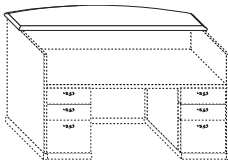

Desk/Credenza Shell for Dual Attach	w	d	42h	Item No.	List \$
Gallery Desk/Cred: Dual 84x30	86	31		64NGV35	4286
Gallery Desk/Cred: Dual 84x36	86	37		64NGV37	4526
Gallery Desk/Cred: Dual 90x30	92	31		64NGW35	4627
• Gallery Desk/Cred: Dual 90x36	92	37		64NGW37	4881

• Denotes Item is illustrated.

For quarter-sawn borders, specify Option BA, add 50%.

Runoff and Bridge Shells

Transaction Tops

Surround Fabric Panels

Item No. List \$

Runoff w. Open End: LH & RH Attach	w	d	42h		
Gallery Runoff: Open End LH 42	43	24		64NHH13	2162
Gallery Runoff: Open End LH 48	49	24		64NHJ13	2271
Gallery Runoff: Open End LH 54	55	24		64NHL13	2503
Gallery Runoff: Open End RH 42	43	24		64NHH23	2162
• Gallery Runoff: Open End RH 48	49	24		64NHJ23	2271
Gallery Runoff: Open End RH 54	55	24		64NHL23	2503