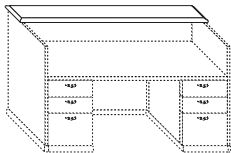

• Denotes Item is illustrated.

For quarter-sawn borders, specify Option BA, add 50%.

Runoff and Bridge Shells

Transaction Tops

Surround Fabric Panels

Item No. List \$

Runoff w. Open End: LH & RH Attach	w	d	42h		
Gallery Runoff: Open End LH 42	43	24		64NHH13	2162
Gallery Runoff: Open End LH 48	49	24		64NHJ13	2271
Gallery Runoff: Open End LH 54	55	24		64NHL13	2503
Gallery Runoff: Open End RH 42	43	24		64NHH23	2162
• Gallery Runoff: Open End RH 48	49	24		64NHJ23	2271
Gallery Runoff: Open End RH 54	55	24		64NHL23	2503