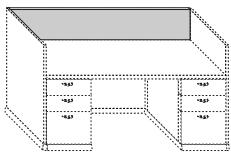

• Denotes Item is illustrated.

For quarter-sawn borders, specify Option BA, add 50%.

Runoff and Bridge Shells

Transaction Tops

Surround Fabric Panels

Item No. List \$

Runoff w. Open End: LH & RH Attach	w	d	42h		
Gallery Runoff: Open End LH 42	43	24		64NHH13	2162
Gallery Runoff: Open End LH 48	49	24		64NHJ13	2271
Gallery Runoff: Open End LH 54	55	24		64NHL13	2503
Gallery Runoff: Open End RH 42	43	24		64NHH23	2162
• Gallery Runoff: Open End RH 48	49	24		64NHJ23	2271
Gallery Runoff: Open End RH 54	55	24		64NHL23	2503