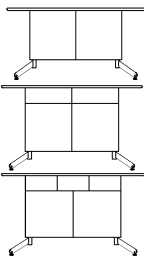

Francesca Console

Unfinished Back (Black)	w	d	h	Group 1 Wood Top	Corian Top
Francesca Console Dbl Cabinet	60	18	29.4	FC.DU 3050	FC.DUC 3450
Francesca Console 2Box/DblCabinet	60	18	36.0	FC.2BDU 4115	FC.2BDUC 4515
Francesca Console 3Box/DblCabinet	60	18	36.0	FC.3BDU 4795	FC.3BDUC 5195

+ Options:

Specify resin metal finish: MRA Resin Aluminum or MRB Resin Black.
For Finished Back, change 'U' in item number to 'F'; add $65.