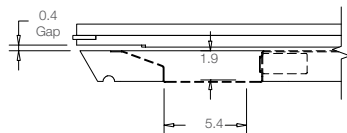

! Power Drawer Notes:

16-in wide Power drawers include (2) Mini Taps. Each Mini Tap includes (1) simplex, and (1) USB A+C combo.
 Standardly hardwire with 10-ft whip. For soft plug with 10-ft cord specify SP; no price change.
 Technology plate includes (1) HDMI with 10-ft cable to male HDMI plug end, and (1) RJ45 Cat 6 with 15-ft cable to male Cat6 plug.
 Technology plate cutout will fit (2) Extron AAP™ plates or (1) dual Extron AAP™ plate.
 All power and data are pre-installed in cable chain.
 Power drawer has 0.4-in gap above drawer for wire access when drawer is closed.
 Power drawer locations are (1) drawer centered on each short end, remaining drawers are split evenly along the two long sides.
 First and last drawer on long side are always 30-in from end on center. Remaining drawers are spaced equally between the first and last drawer.