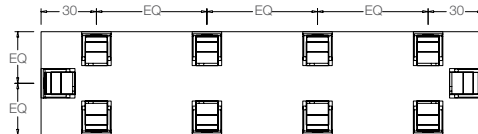

! Power Drawer Notes:

16-in wide Power drawers include (2) Mini Taps. Each Mini Tap includes (1) simplex, and (1) USB A+C combo.
 Standardly hardwire with 10-ft whip. For soft plug with 10-ft cord specify SP; no price change.
 Technology plate includes (1) HDMI with 10-ft cable to male HDMI plug end, and (1) RJ45 Cat 6 with 15-ft cable to male Cat6 plug.
 Technology plate cutout will fit (2) Extron AAP™ plates or (1) dual Extron AAP™ plate.
 All power and data are pre-installed in cable chain.
 Power drawer has 0.4-in gap above drawer for wire access when drawer is closed.
 Power drawer locations are (1) drawer centered on each short end, remaining drawers are split evenly along the two long sides.
 First and last drawer on long side are always 30-in from end on center. Remaining drawers are spaced equally between the first and last drawer.