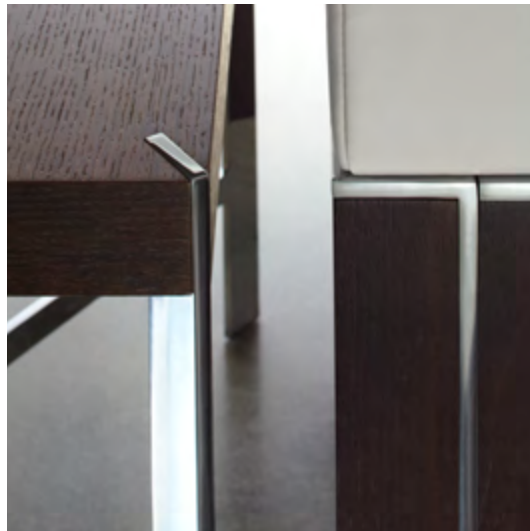

# GENEVIEVE

TABLES

TUOHY

A COMPANION TO JOHN NELSON'S **GENEVIEVE** LOUNGE SEATING: TIMELESS YET CONTEMPORARY.

CLEAN AND SOPHISTICATED. **BALANCE** AND HARMONY. ROOTED IN THE INTERNATIONAL STYLE.

### GENEVIEVE TABLES

DESIGN: **JOHN NELSON**

TOPS: AVAILABLE IN CORIAN® GLACIER WHITE OR BISQUE,  
AND ALL TUOHY STANDARD AND PREMIUM WOOD FINISHES.

STONE TOPS AVAILABLE ON REQUEST.

METAL: POLISHED CHROME OR RESIN BRUSHED STEEL.

SHAPES: ROUND, SQUARE, RECTANGLE AND OVAL.