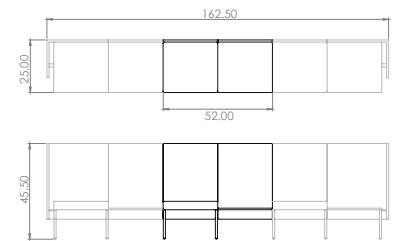

Created: 2-8-17 Drawing by: McQ

Revision Date:

All dimensions are nominal

Leit System

LE455

52w 25d 24.5h

This drawing is the property of Tuohy Furniture Corporation. Unauthorized reproduction is unlawful. We reserve the sole right to manufacture and distribute any design represented within this document.

Created: 2-8-17 Drawing by: McQ

Revision Date:

All dimensions are nominal

Leit System

LE401

52w 25d 45.5h

TUOHY

This drawing is the property of Tuohy Furniture Corporation. Unauthorized reproduction is unlawful. We reserve the sole right to manufacture and distribute any design represented within this document.