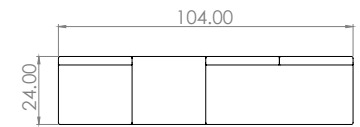

Leit System

LE461

104w 24d 29h

TUOHY

This drawing is the property of Tuohy Furniture Corporation. Unauthorized reproduction is unlawful. We reserve the sole right to manufacture and distribute any design represented within this document.

Created: 2-23-17 Drawing by: McQ

Revision Date:

All dimensions are nominal