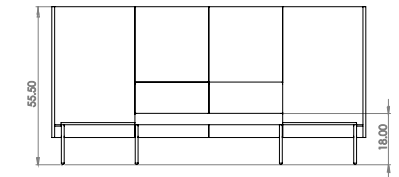

Leit System

LE439

110.5w 49d 55.5h

TUOHY

This drawing is the property of Tuohy Furniture Corporation. Unauthorized reproduction is unlawful. We reserve the sole right to manufacture and distribute any design represented within this document.

Created: 2-8-17 Drawing by: McQ

Revision Date:

All dimensions are nominal