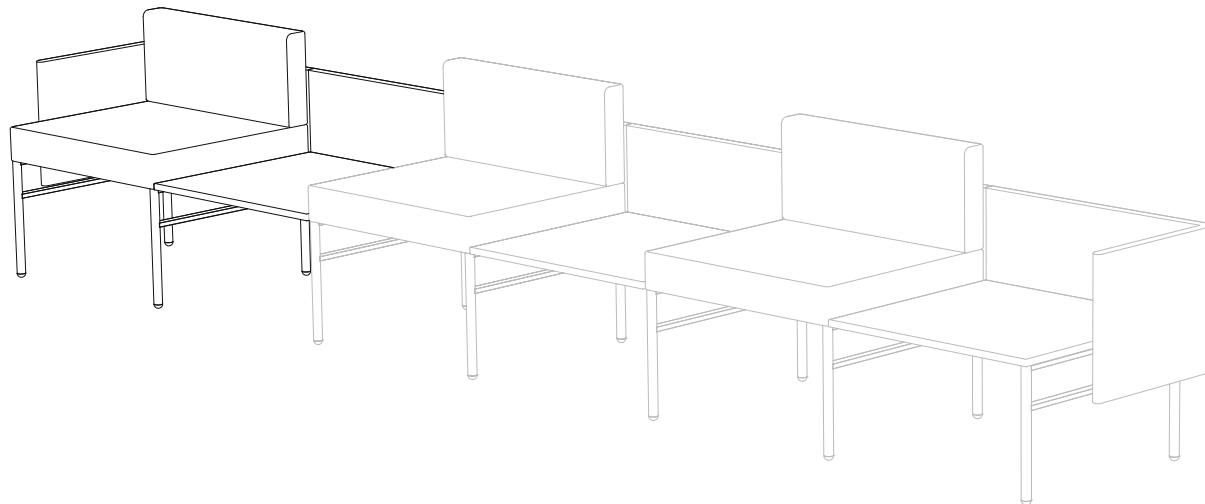

Leit System

LE448

52w 25d 29h

This drawing is the property of Tuohy Furniture Corporation. Unauthorized reproduction is unlawful. We reserve the sole right to manufacture and distribute any design represented within this document.

Created: 2-8-17 Drawing by: McQ

Revision Date:

All dimensions are nominal