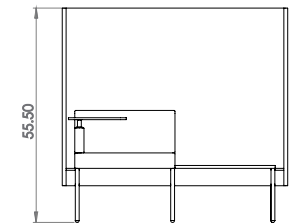

Leit System

LE426

58.5w 49d 55.5h

TUOHY

This drawing is the property of Tuohy Furniture Corporation. Unauthorized reproduction is unlawful. We reserve the sole right to manufacture and distribute any design represented within this document.

Created: 2-8-17 Drawing by: McQ

Revision Date:

All dimensions are nominal