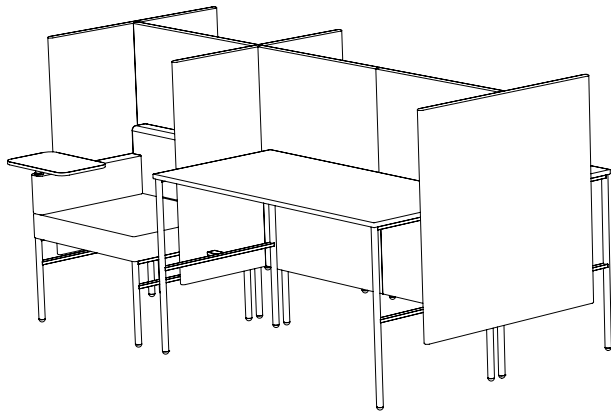

Leit System

LE446

90w 49d 45.5h

TUOHY

This drawing is the property of Tuohy Furniture Corporation. Unauthorized reproduction is unlawful. We reserve the sole right to manufacture and distribute any design represented within this document.

Created: 2-8-17   Drawing by: McQ

Revision Date:

All dimensions are nominal