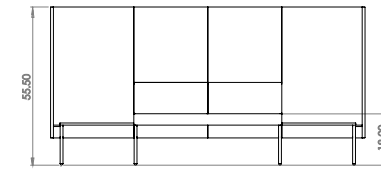

Leit System

LE437

110.5w 25d 55.5h

TUOHY

This drawing is the property of Tuohy Furniture Corporation. Unauthorized reproduction is unlawful. We reserve the sole right to manufacture and distribute any design represented within this document.

Created: 2-8-17 Drawing by: McQ

Revision Date:

All dimensions are nominal