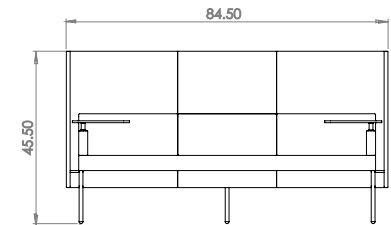

Leit System

LE442

84.5w 49d 45.5h

TUOHY

This drawing is the property of Tuohy Furniture Corporation. Unauthorized reproduction is unlawful. We reserve the sole right to manufacture and distribute any design represented within this document.

Created: 2-8-17   Drawing by: McQ

Revision Date:

All dimensions are nominal