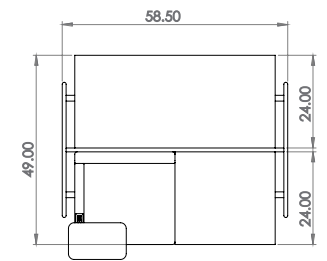

Leit System

LE426

58.5w 49d 55.5h

TUOHY

This drawing is the property of Tuohy Furniture Corporation. Unauthorized reproduction is unlawful. We reserve the sole right to manufacture and distribute any design represented within this document.

Created: 2-8-17 Drawing by: McQ

Revision Date:

All dimensions are nominal