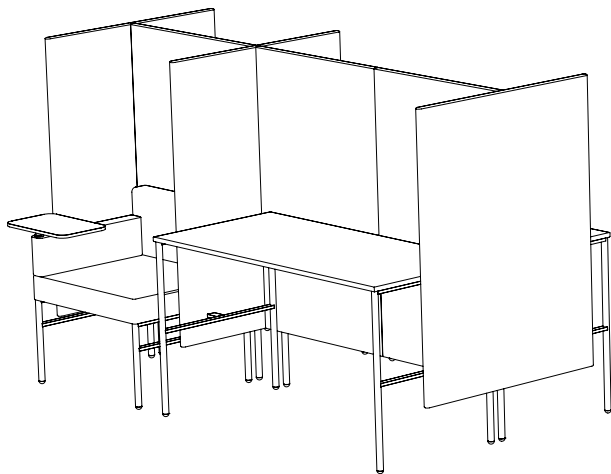

Leit System

LE447

90w 49d 55.5h

TUOHY

This drawing is the property of Tuohy Furniture Corporation. Unauthorized reproduction is unlawful. We reserve the sole right to manufacture and distribute any design represented within this document.

Created: 2-8-17 Drawing by: McQ

Revision Date:

All dimensions are nominal