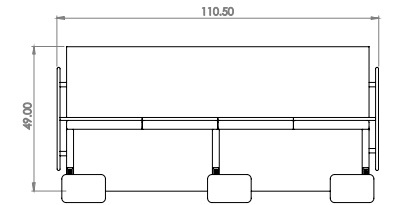

Leit System

LE445

110.5w 49d 55.5h

TUOHY

This drawing is the property of Tuohy Furniture Corporation. Unauthorized reproduction is unlawful. We reserve the sole right to manufacture and distribute any design represented within this document.

Created: 2-8-17   Drawing by: McQ

Revision Date:

All dimensions are nominal