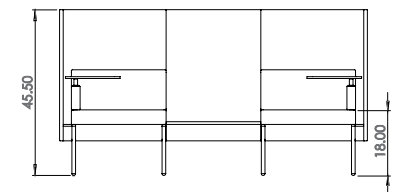

Leit System

LE423

84.5w 25d 45.5h

TUOHY

This drawing is the property of Tuohy Furniture Corporation. Unauthorized reproduction is unlawful. We reserve the sole right to manufacture and distribute any design represented within this document.

Created: 2-8-17 Drawing by: McQ

Revision Date:

All dimensions are nominal