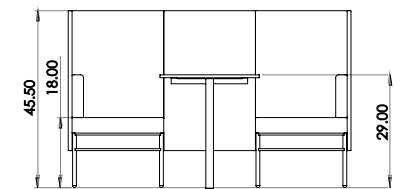

Leit System

LE427

74w 53d 45.5h

TUOHY

This drawing is the property of Tuohy Furniture Corporation. Unauthorized reproduction is unlawful. We reserve the sole right to manufacture and distribute any design represented within this document.

Created: 2-8-17 Drawing by: McQ

Revision Date:

All dimensions are nominal