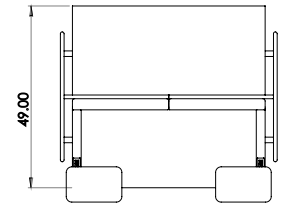

Leit System

LE430

58.5w 49d 55.5h

TUOHY

This drawing is the property of Tuohy Furniture Corporation. Unauthorized reproduction is unlawful. We reserve the sole right to manufacture and distribute any design represented within this document.

Created: 2-8-17   Drawing by: McQ

Revision Date:

All dimensions are nominal