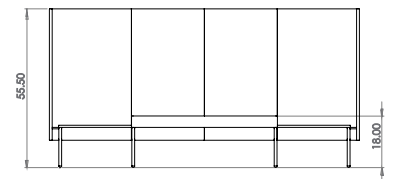

Leit System

LE411

110.5w 25d 55.5h

TUOHY

This drawing is the property of Tuohy Furniture Corporation. Unauthorized reproduction is unlawful. We reserve the sole right to manufacture and distribute any design represented within this document.

Created: 2-8-17   Drawing by: McQ

Revision Date:

All dimensions are nominal