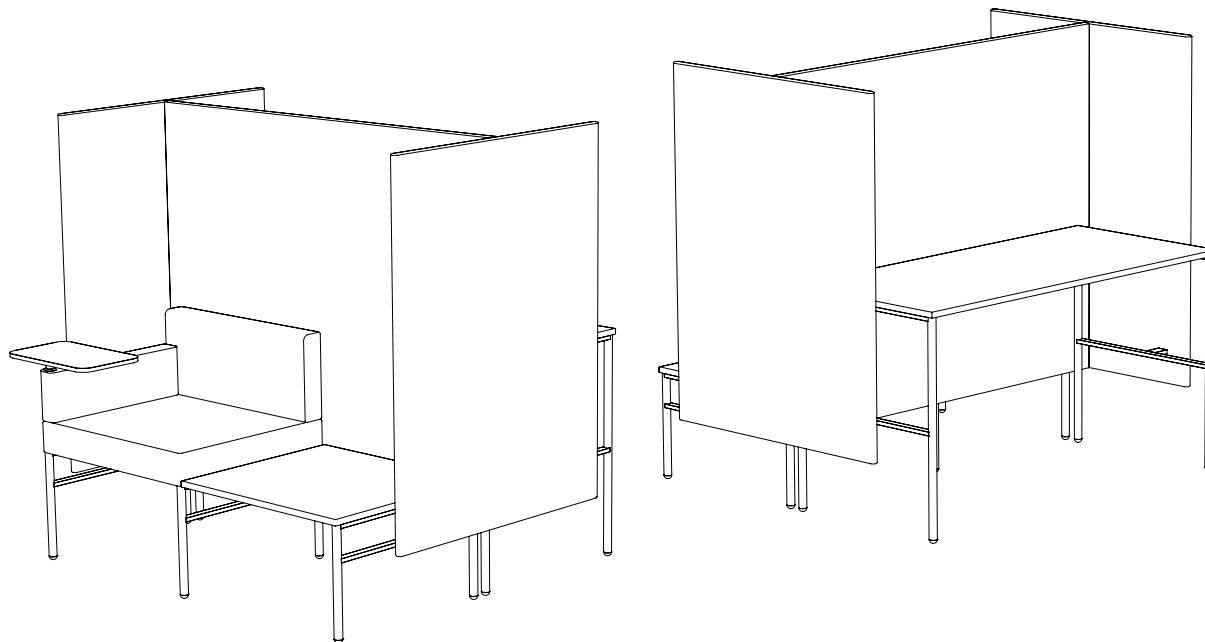

Leit System

LE426

58.5w 49d 55.5h

TUOHY

This drawing is the property of Tuohy Furniture Corporation. Unauthorized reproduction is unlawful. We reserve the sole right to manufacture and distribute any design represented within this document.

Created: 2-8-17 Drawing by: McQ

Revision Date:

All dimensions are nominal