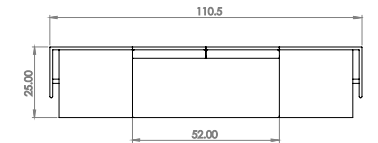

Leit System

LE435

110.5w 25d 29h

TUOHY

This drawing is the property of Tuohy Furniture Corporation. Unauthorized reproduction is unlawful. We reserve the sole right to manufacture and distribute any design represented within this document.

Created: 2-8-17 Drawing by: McQ

Revision Date:

All dimensions are nominal