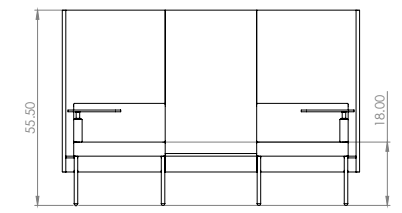

Leit System

LE417

84.5w 49d 55.5h

TUOHY

This drawing is the property of Tuohy Furniture Corporation. Unauthorized reproduction is unlawful. We reserve the sole right to manufacture and distribute any design represented within this document.

Created: 2-8-17   Drawing by: McQ
Revision Date:
All dimensions are nominal