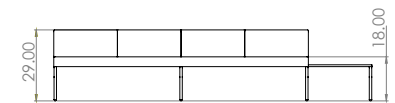

Leit System

LE469

130w 24d 29h

TUOHY

This drawing is the property of Tuohy Furniture Corporation. Unauthorized reproduction is unlawful. We reserve the sole right to manufacture and distribute any design represented within this document.

Created: 2-23-17 Drawing by: McQ

Revision Date:

All dimensions are nominal