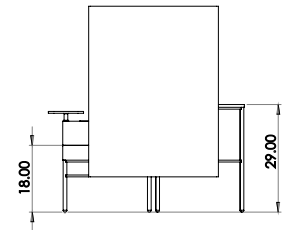

Leit System

LE430

58.5w 49d 55.5h

TUOHY

This drawing is the property of Tuohy Furniture Corporation. Unauthorized reproduction is unlawful. We reserve the sole right to manufacture and distribute any design represented within this document.

Created: 2-8-17   Drawing by: McQ

Revision Date:

All dimensions are nominal