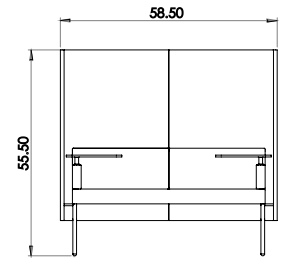

Leit System

LE430

58.5w 49d 55.5h

TUOHY

This drawing is the property of Tuohy Furniture Corporation. Unauthorized reproduction is unlawful. We reserve the sole right to manufacture and distribute any design represented within this document.

Created: 2-8-17   Drawing by: McQ

Revision Date:

All dimensions are nominal