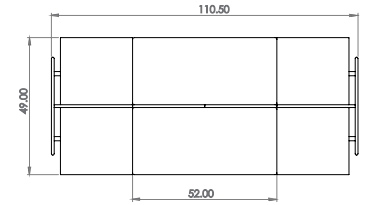

Leit System

LE412

110.5w 49d 45.5h

TUOHY

This drawing is the property of Tuohy Furniture Corporation. Unauthorized reproduction is unlawful. We reserve the sole right to manufacture and distribute any design represented within this document.

Created: 2-8-17 Drawing by: McQ

Revision Date:

All dimensions are nominal