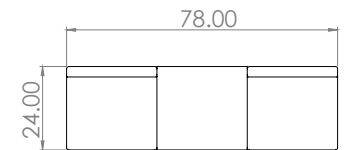

Leit System

LE460

78w 24d 29h

TUOHY

This drawing is the property of Tuohy Furniture Corporation. Unauthorized reproduction is unlawful. We reserve the sole right to manufacture and distribute any design represented within this document.

Created: 2-23-17 Drawing by: McQ

Revision Date:

All dimensions are nominal