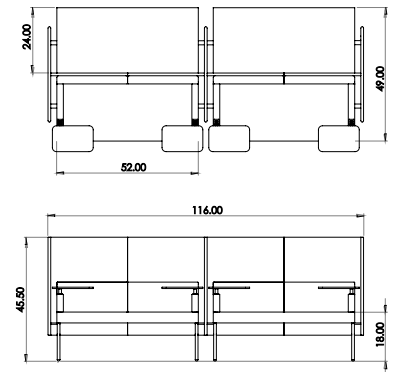

Leit System

LE431

116w 49d 45.5h

TUOHY

This drawing is the property of Tuohy Furniture Corporation. Unauthorized reproduction is unlawful. We reserve the sole right to manufacture and distribute any design represented within this document.

Created: 2-8-17   Drawing by: McQ

Revision Date:

All dimensions are nominal