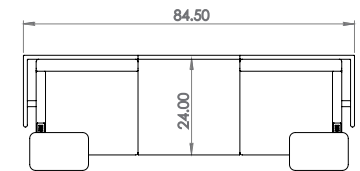

Leit System

LE422

84.5w 25d 29h

TUOHY

This drawing is the property of Tuohy Furniture Corporation. Unauthorized reproduction is unlawful. We reserve the sole right to manufacture and distribute any design represented within this document.

Created: 2-8-17 Drawing by: McQ

Revision Date:

All dimensions are nominal