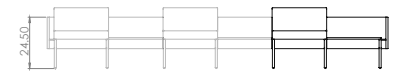

Leit System

LE449

52w 25d 29h

TUOHY

This drawing is the property of Tuohy Furniture Corporation. Unauthorized reproduction is unlawful. We reserve the sole right to manufacture and distribute any design represented within this document.

Created: 2-8-17 Drawing by: McQ

Revision Date:

All dimensions are nominal