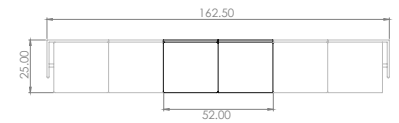

Leit System

LE402

52w 25d 55.5h

TUOHY

This drawing is the property of Tuohy Furniture Corporation. Unauthorized reproduction is unlawful. We reserve the sole right to manufacture and distribute any design represented within this document.

Created: 2-8-17 Drawing by: McQ

Revision Date:

All dimensions are nominal