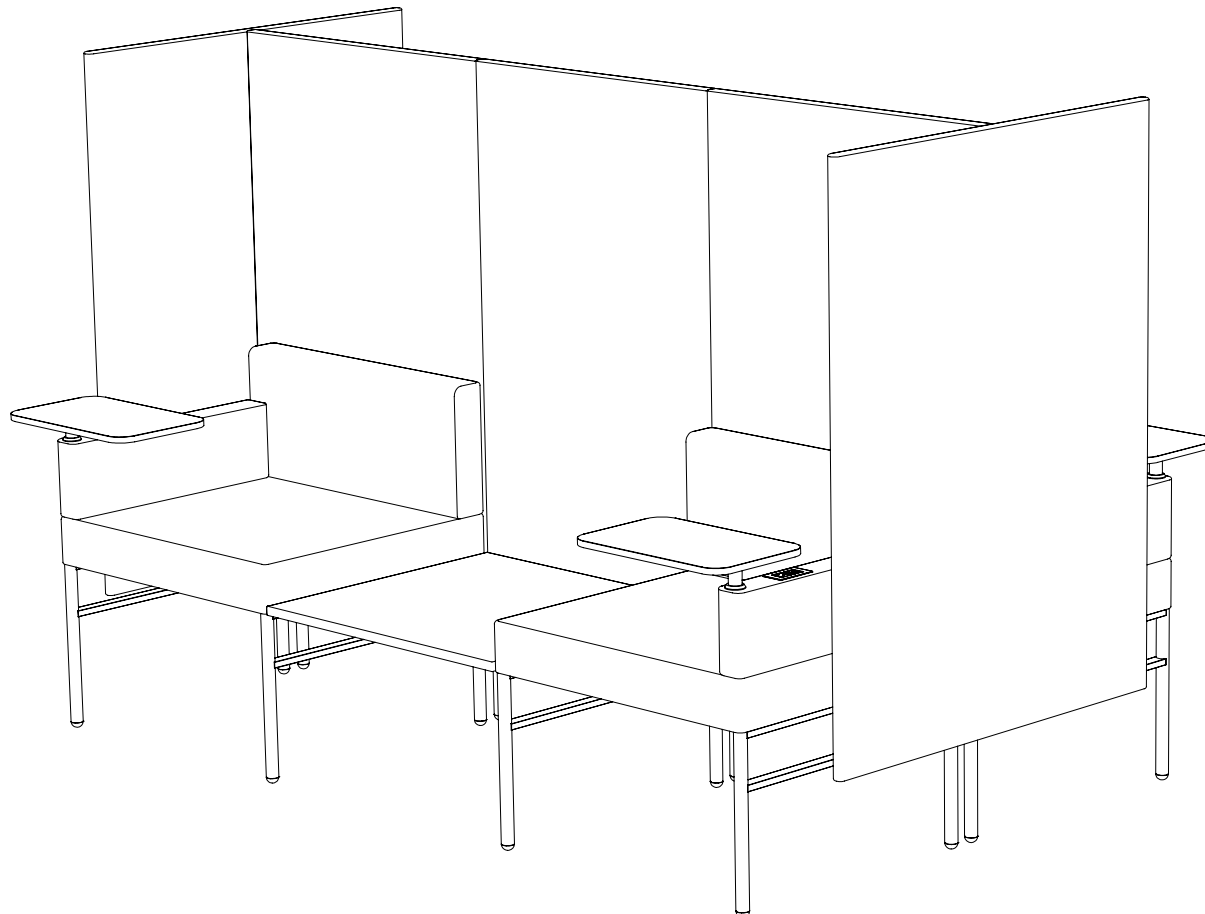

Leit System

LE417

84.5w 49d 55.5h

TUOHY

This drawing is the property of Tuohy Furniture Corporation. Unauthorized reproduction is unlawful. We reserve the sole right to manufacture and distribute any design represented within this document.

Created: 2-8-17   Drawing by: McQ
Revision Date:
All dimensions are nominal