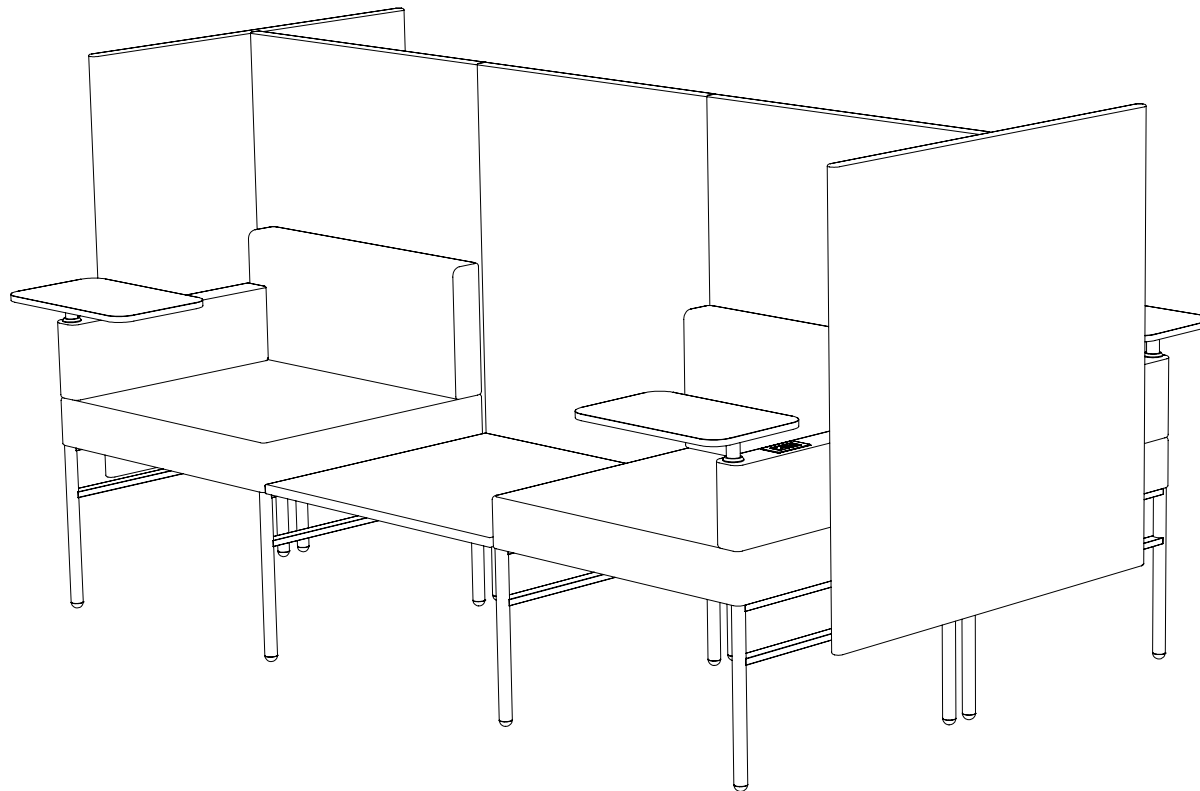

Leit System

LE415

84.5w 49d 45.5h

TUOHY

This drawing is the property of Tuohy Furniture Corporation. Unauthorized reproduction is unlawful. We reserve the sole right to manufacture and distribute any design represented within this document.

Created: 2-8-17 Drawing by: McQ

Revision Date:

All dimensions are nominal