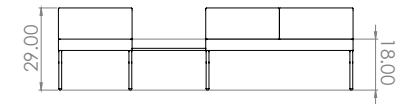

Leit System

LE461

104w 24d 29h

TUOHY

This drawing is the property of Tuohy Furniture Corporation. Unauthorized reproduction is unlawful. We reserve the sole right to manufacture and distribute any design represented within this document.

Created: 2-23-17 Drawing by: McQ

Revision Date:

All dimensions are nominal