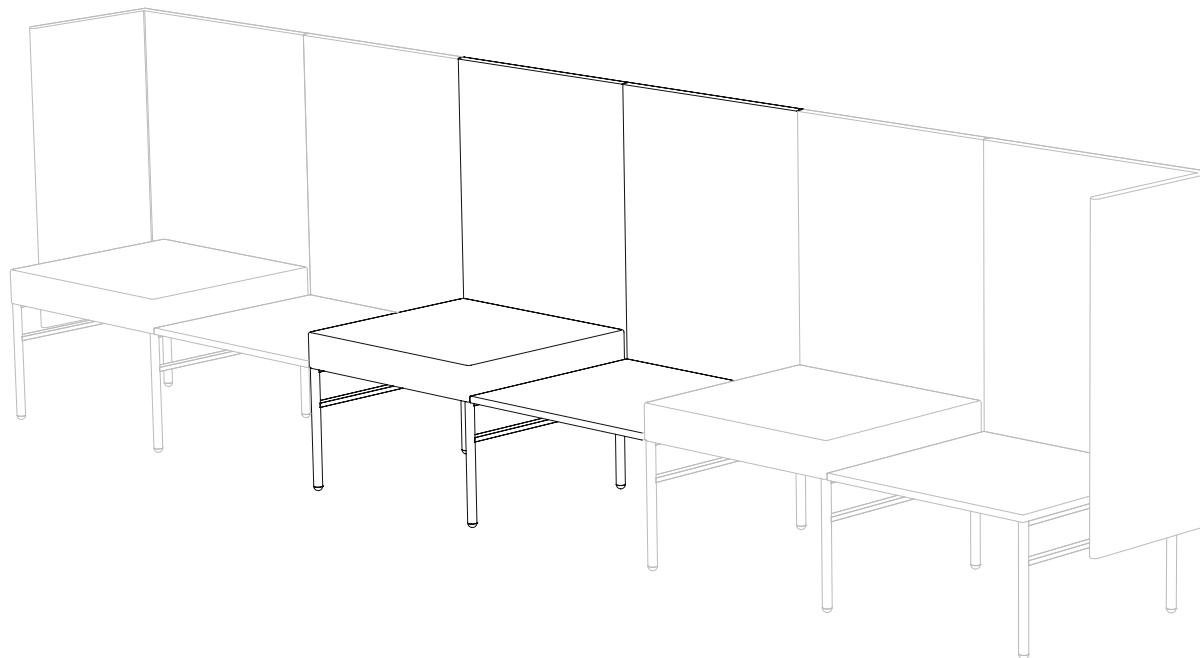

Leit System

LE401

52w 25d 45.5h

TUOHY

This drawing is the property of Tuohy Furniture Corporation. Unauthorized reproduction is unlawful. We reserve the sole right to manufacture and distribute any design represented within this document.

Created: 2-8-17 Drawing by: McQ

Revision Date:

All dimensions are nominal