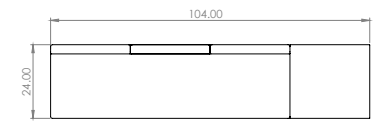

Leit System

LE468

104w 24d 29h

TUOHY

This drawing is the property of Tuohy Furniture Corporation. Unauthorized reproduction is unlawful. We reserve the sole right to manufacture and distribute any design represented within this document.

Created: 2-23-17 Drawing by: McQ

Revision Date:

All dimensions are nominal