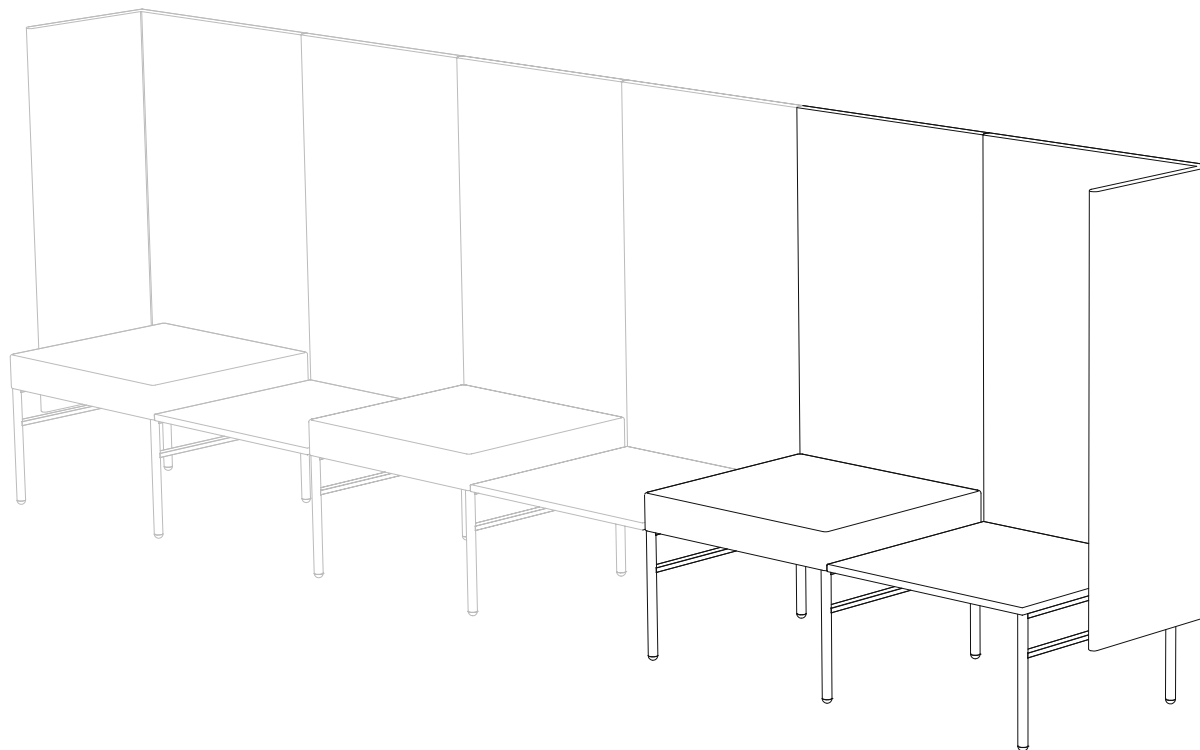

Leit System

LE459

52w 25d 55.5h

TUOHY

This drawing is the property of Tuohy Furniture Corporation. Unauthorized reproduction is unlawful. We reserve the sole right to manufacture and distribute any design represented within this document.

Created: 2-8-17 Drawing by: McQ

Revision Date:

All dimensions are nominal