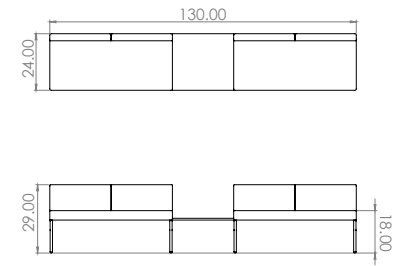

Leit System

LE462

130w 24d 29h

TUOHY

This drawing is the property of Tuohy Furniture Corporation. Unauthorized reproduction is unlawful. We reserve the sole right to manufacture and distribute any design represented within this document.

Created: 2-23-17 Drawing by: McQ

Revision Date:

All dimensions are nominal