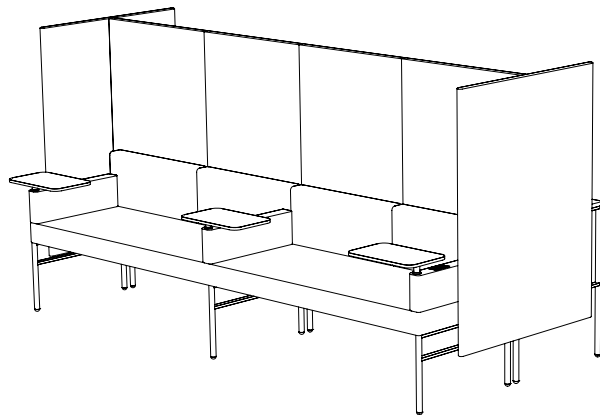

Leit System

LE445

110.5w 49d 55.5h

TUOHY

This drawing is the property of Tuohy Furniture Corporation. Unauthorized reproduction is unlawful. We reserve the sole right to manufacture and distribute any design represented within this document.

Created: 2-8-17   Drawing by: McQ

Revision Date:

All dimensions are nominal