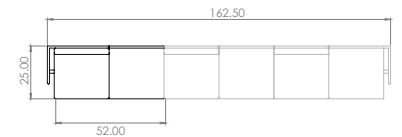

Leit System

LE448