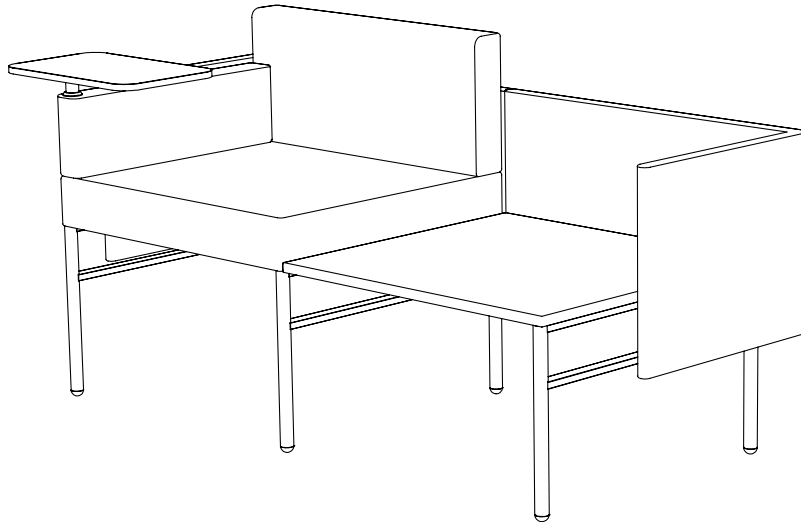

Leit System

LE419

58.5w 25d 29h

TUOHY

This drawing is the property of Tuohy Furniture Corporation. Unauthorized reproduction is unlawful. We reserve the sole right to manufacture and distribute any design represented within this document.

Created: 2-8-17 Drawing by: McQ

Revision Date:

All dimensions are nominal