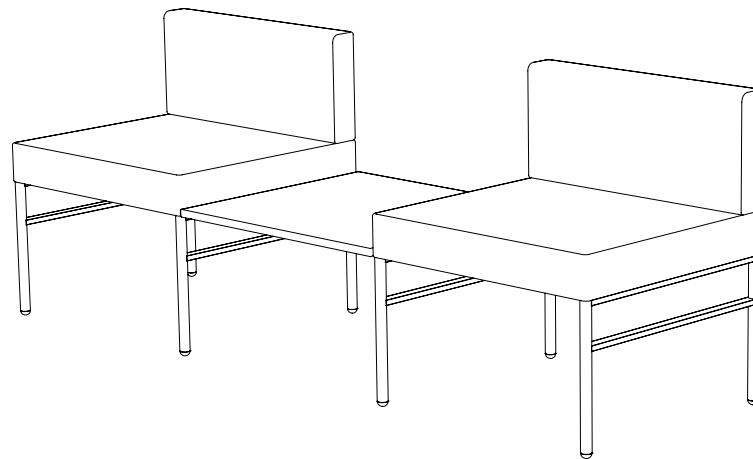

Leit System

LE460

78w 24d 29h

TUOHY

This drawing is the property of Tuohy Furniture Corporation. Unauthorized reproduction is unlawful. We reserve the sole right to manufacture and distribute any design represented within this document.

Created: 2-23-17 Drawing by: McQ

Revision Date:

All dimensions are nominal