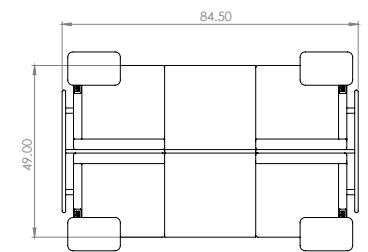

Leit System

LE414

84.5w 49d 29h

TUOHY

This drawing is the property of Tuohy Furniture Corporation. Unauthorized reproduction is unlawful. We reserve the sole right to manufacture and distribute any design represented within this document.

Created: 2-8-17 Drawing by: McQ

Revision Date:

All dimensions are nominal