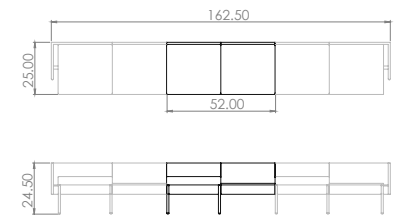

Leit System

LE400

52w 25d 24.5h

TUOHY

This drawing is the property of Tuohy Furniture Corporation. Unauthorized reproduction is unlawful. We reserve the sole right to manufacture and distribute any design represented within this document.

Created: 2-8-17 Drawing by: McQ

Revision Date:

All dimensions are nominal