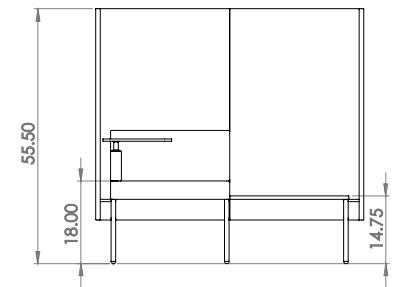

Leit System

LE421

58.5w 25d 55.5h

TUOHY

This drawing is the property of Tuohy Furniture Corporation. Unauthorized reproduction is unlawful. We reserve the sole right to manufacture and distribute any design represented within this document.

Created: 2-8-17 Drawing by: McQ

Revision Date:

All dimensions are nominal