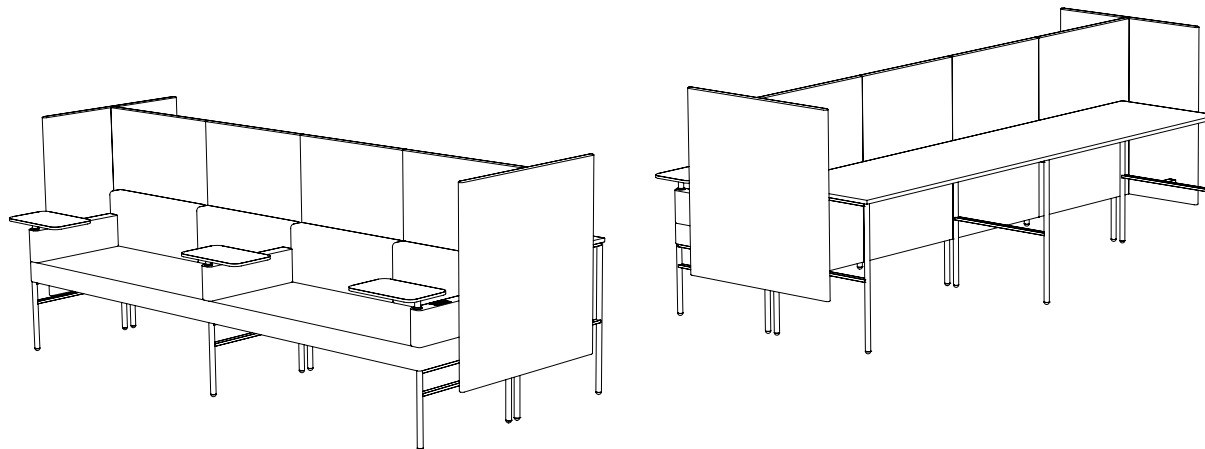

Leit System

LE444

110.5w 49d 45.5h

This drawing is the property of Tuohy Furniture Corporation. Unauthorized reproduction is unlawful. We reserve the sole right to manufacture and distribute any design represented within this document.

Created: 2-8-17   Drawing by: McQ

Revision Date:

All dimensions are nominal