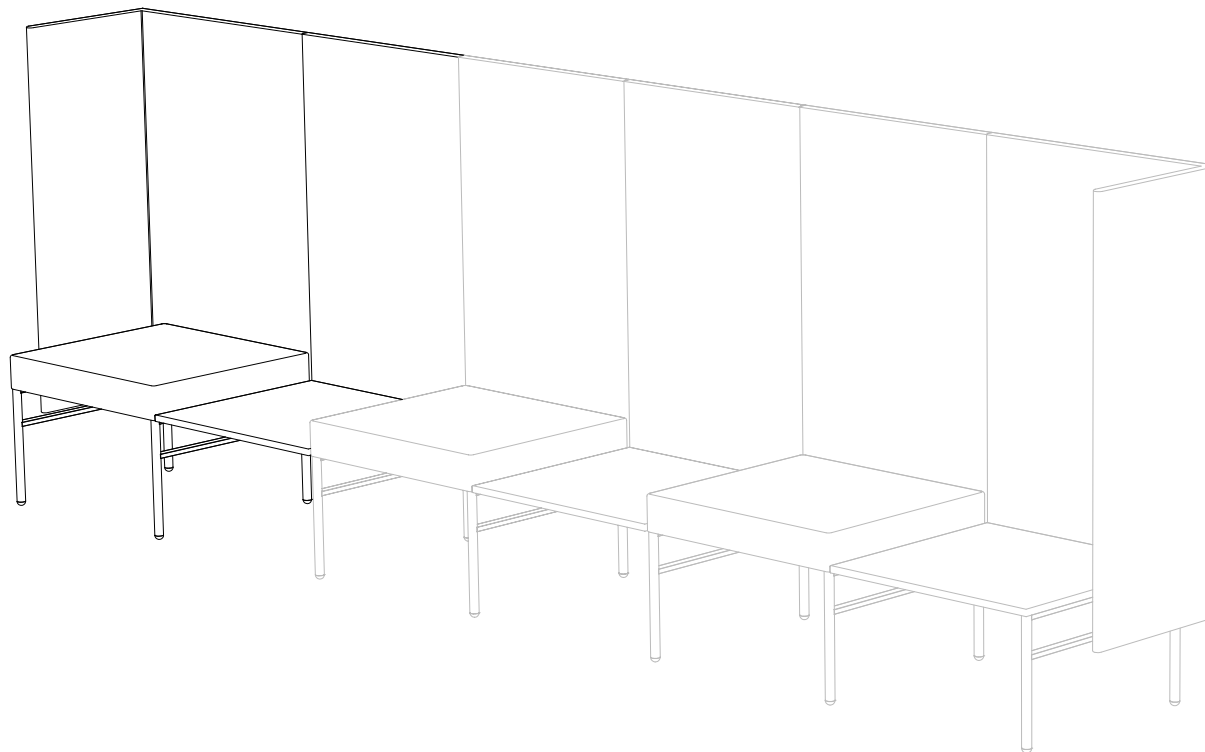

Leit System

LE458

52w 25d 55.5h

TUOHY

This drawing is the property of Tuohy Furniture Corporation. Unauthorized reproduction is unlawful. We reserve the sole right to manufacture and distribute any design represented within this document.

Created: 2-8-17 Drawing by: McQ

Revision Date:

All dimensions are nominal