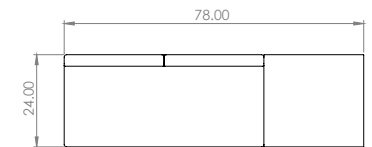

Leit System

LE467

78w 24d 29h

TUOHY

This drawing is the property of Tuohy Furniture Corporation. Unauthorized reproduction is unlawful. We reserve the sole right to manufacture and distribute any design represented within this document.

Created: 2-23-17 Drawing by: McQ

Revision Date:

All dimensions are nominal