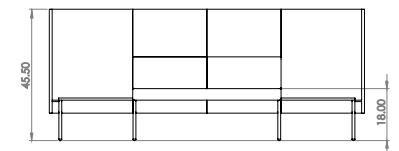

Leit System

LE436

110.5w 25d 45.5h

TUOHY

This drawing is the property of Tuohy Furniture Corporation. Unauthorized reproduction is unlawful. We reserve the sole right to manufacture and distribute any design represented within this document.

Created: 2-8-17   Drawing by: McQ

Revision Date:

All dimensions are nominal