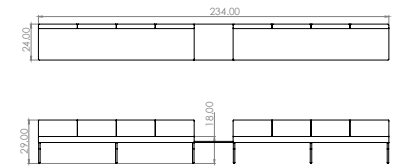

Leit System

LE466

58.5w 24d 55.5h

TUOHY

This drawing is the property of Tuohy Furniture Corporation. Unauthorized reproduction is unlawful. We reserve the sole right to manufacture and distribute any design represented within this document.

Created: 2-8-17 Drawing by: McQ

Revision Date:

All dimensions are nominal