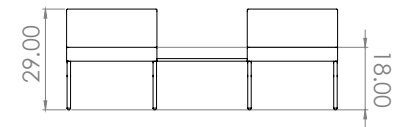

Leit System

LE460

78w 24d 29h

TUOHY

This drawing is the property of Tuohy Furniture Corporation. Unauthorized reproduction is unlawful. We reserve the sole right to manufacture and distribute any design represented within this document.

Created: 2-23-17 Drawing by: McQ

Revision Date:

All dimensions are nominal