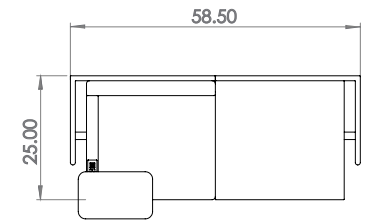

Leit System

LE419

58.5w 25d 29h

TUOHY

This drawing is the property of Tuohy Furniture Corporation. Unauthorized reproduction is unlawful. We reserve the sole right to manufacture and distribute any design represented within this document.

Created: 2-8-17 Drawing by: McQ

Revision Date:

All dimensions are nominal