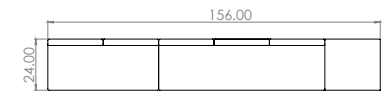

Leit System

LE470