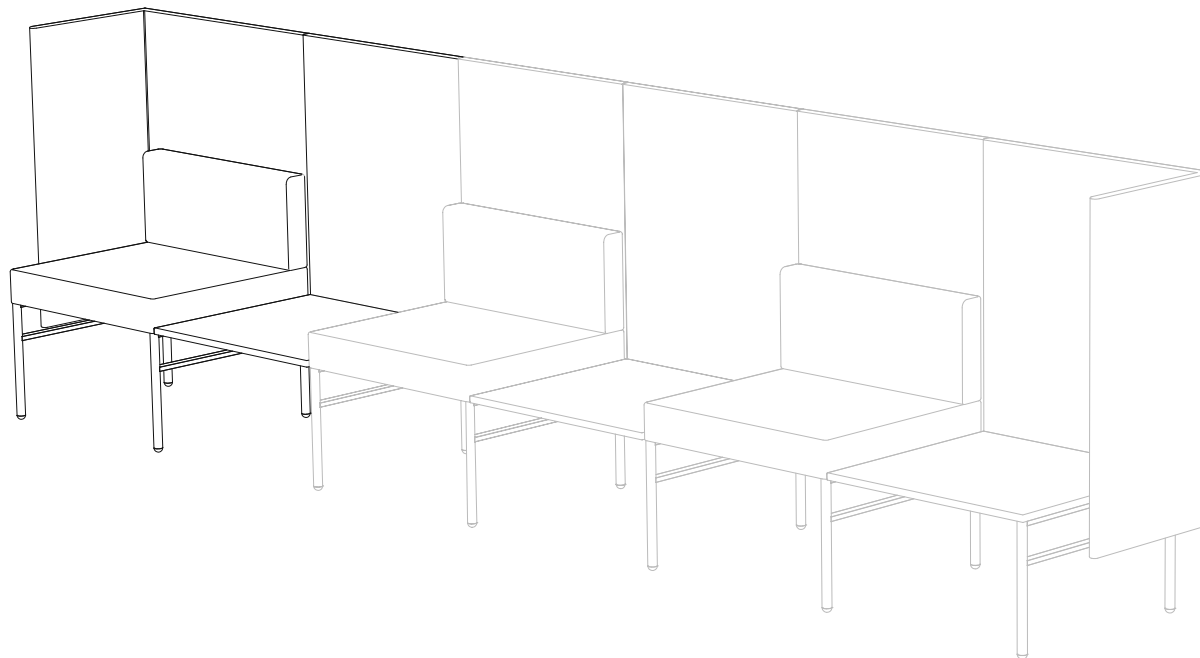

Leit System

LE407

52w 25d 45.5h

TUOHY

This drawing is the property of Tuohy Furniture Corporation. Unauthorized reproduction is unlawful. We reserve the sole right to manufacture and distribute any design represented within this document.

Created: 2-8-17 Drawing by: McQ

Revision Date:

All dimensions are nominal