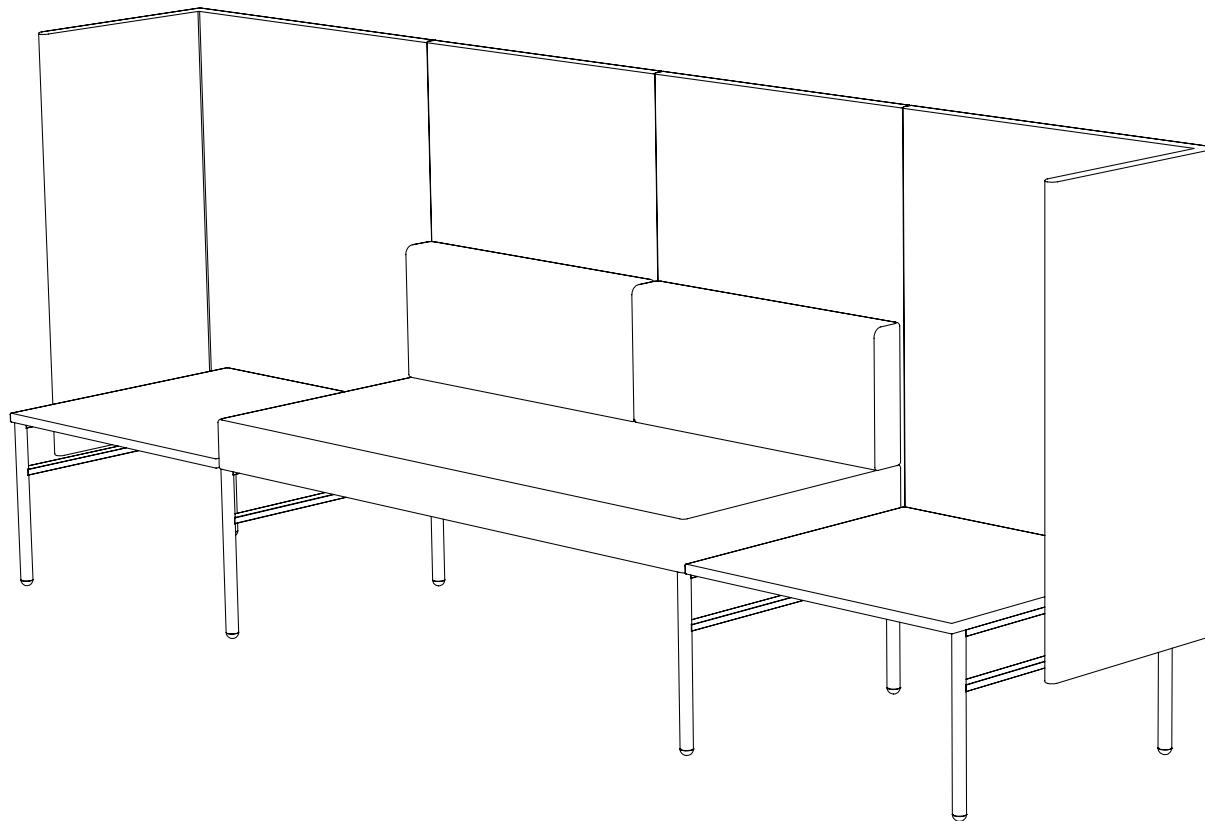

Leit System

LE436

110.5w 25d 45.5h

TUOHY

This drawing is the property of Tuohy Furniture Corporation. Unauthorized reproduction is unlawful. We reserve the sole right to manufacture and distribute any design represented within this document.

Created: 2-8-17   Drawing by: McQ

Revision Date:

All dimensions are nominal