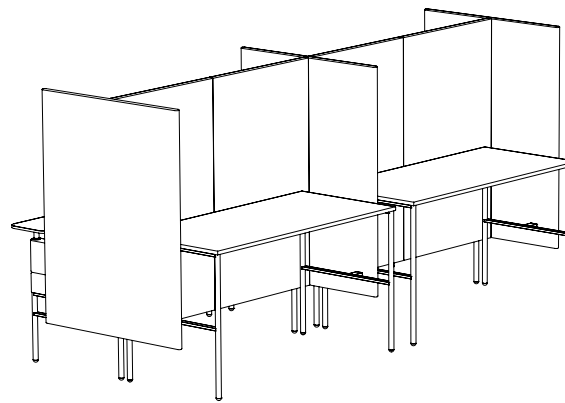

Leit System

LE431

116w 49d 45.5h

TUOHY

This drawing is the property of Tuohy Furniture Corporation. Unauthorized reproduction is unlawful. We reserve the sole right to manufacture and distribute any design represented within this document.

Created: 2-8-17   Drawing by: McQ

Revision Date:

All dimensions are nominal