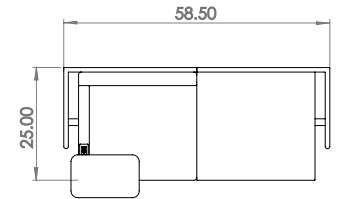

Leit System

LE420

58.5w 25d 45.5h

TUOHY

This drawing is the property of Tuohy Furniture Corporation. Unauthorized reproduction is unlawful. We reserve the sole right to manufacture and distribute any design represented within this document.

Created: 2-8-17 Drawing by: McQ

Revision Date:

All dimensions are nominal