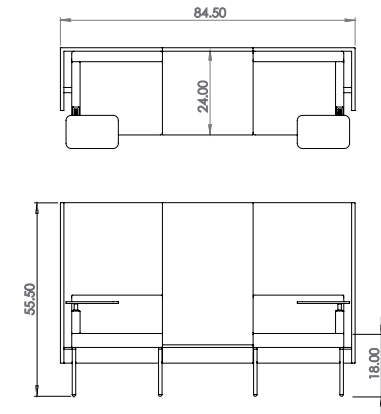

Leit System

LE424

84.5w 25d 55.5h

TUOHY

This drawing is the property of Tuohy Furniture Corporation. Unauthorized reproduction is unlawful. We reserve the sole right to manufacture and distribute any design represented within this document.

Created: 2-8-17 Drawing by: McQ

Revision Date:

All dimensions are nominal