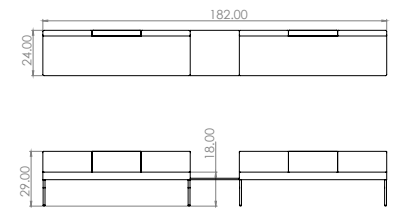

Leit System

LE464

58.5w 24d 55.5h

TUOHY

This drawing is the property of Tuohy Furniture Corporation. Unauthorized reproduction is unlawful. We reserve the sole right to manufacture and distribute any design represented within this document.

Created: 2-8-17 Drawing by: McQ

Revision Date:

All dimensions are nominal