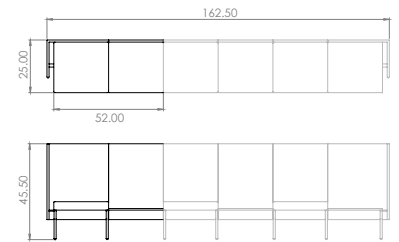

Leit System

LE456

52w 25d 45.5h

TUOHY

This drawing is the property of Tuohy Furniture Corporation. Unauthorized reproduction is unlawful. We reserve the sole right to manufacture and distribute any design represented within this document.

Created: 2-8-17 Drawing by: McQ

Revision Date:

All dimensions are nominal