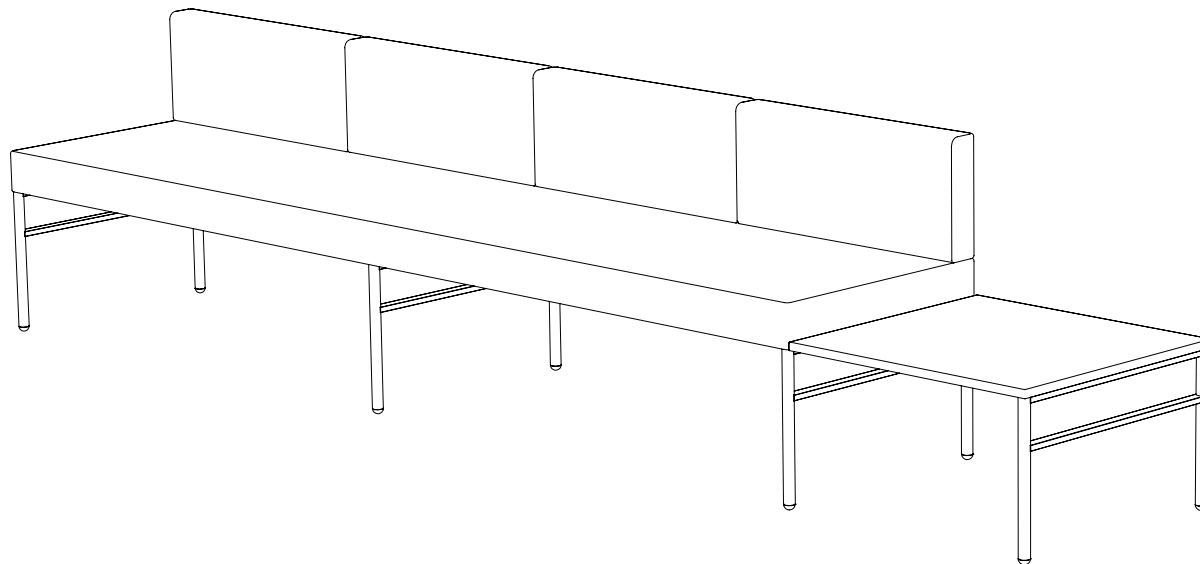

Leit System

LE469

130w 24d 29h

TUOHY

This drawing is the property of Tuohy Furniture Corporation. Unauthorized reproduction is unlawful. We reserve the sole right to manufacture and distribute any design represented within this document.

Created: 2-23-17 Drawing by: McQ

Revision Date:

All dimensions are nominal