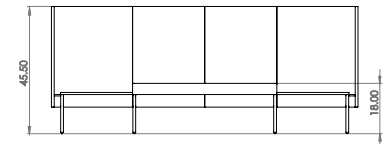

Leit System

LE412

110.5w 49d 45.5h

TUOHY

This drawing is the property of Tuohy Furniture Corporation. Unauthorized reproduction is unlawful. We reserve the sole right to manufacture and distribute any design represented within this document.

Created: 2-8-17 Drawing by: McQ

Revision Date:

All dimensions are nominal