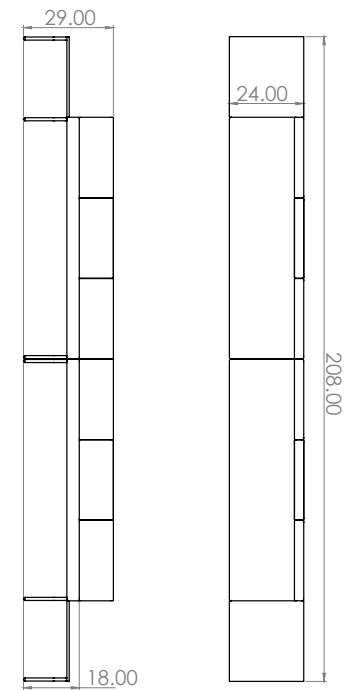

Leit System

LE475

208w 24d 29h

TUOHY

This drawing is the property of Tuohy Furniture Corporation. Unauthorized reproduction is unlawful. We reserve the sole right to manufacture and distribute any design represented within this document.

Created: 2-28-17 Drawing by: McQ

Revision Date:

All dimensions are nominal