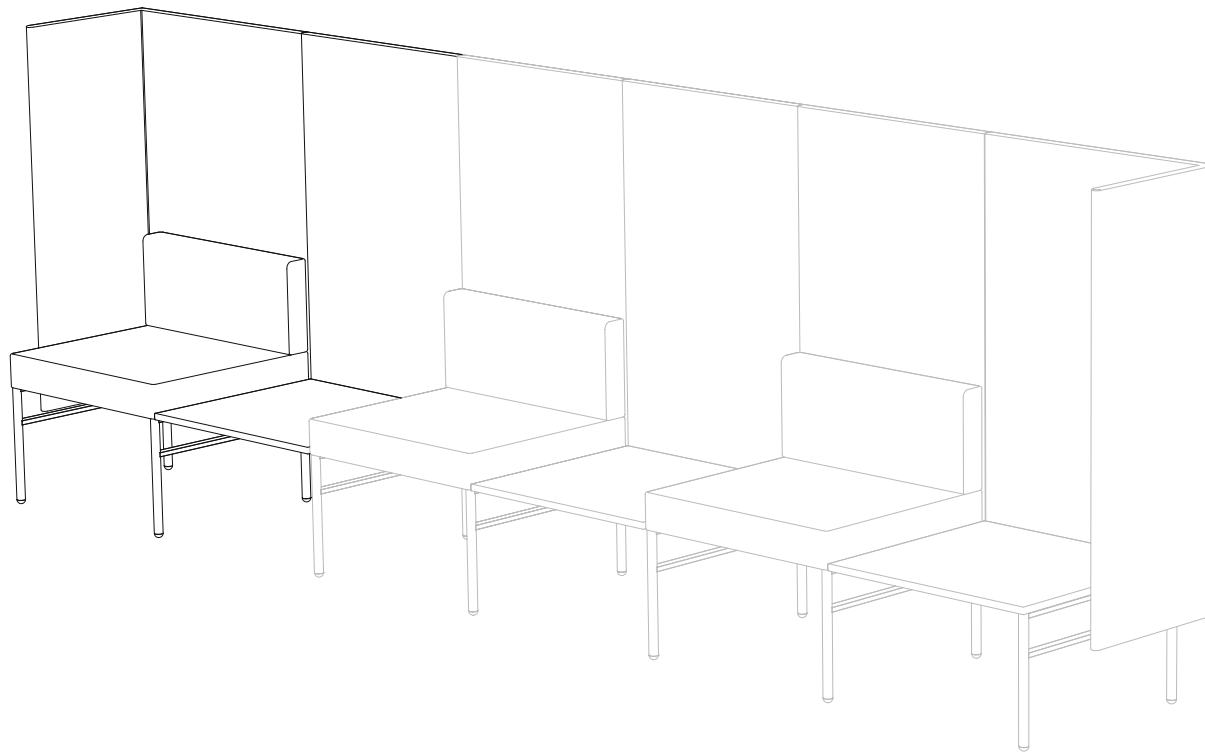

Leit System

LE452

52w 25d 55.5h

TUOHY

This drawing is the property of Tuohy Furniture Corporation. Unauthorized reproduction is unlawful. We reserve the sole right to manufacture and distribute any design represented within this document.

Created: 2-8-17 Drawing by: McQ

Revision Date:

All dimensions are nominal