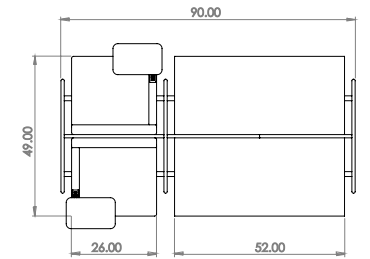

Leit System

LE447

90w 49d 55.5h

TUOHY

This drawing is the property of Tuohy Furniture Corporation. Unauthorized reproduction is unlawful. We reserve the sole right to manufacture and distribute any design represented within this document.

Created: 2-8-17 Drawing by: McQ

Revision Date:

All dimensions are nominal