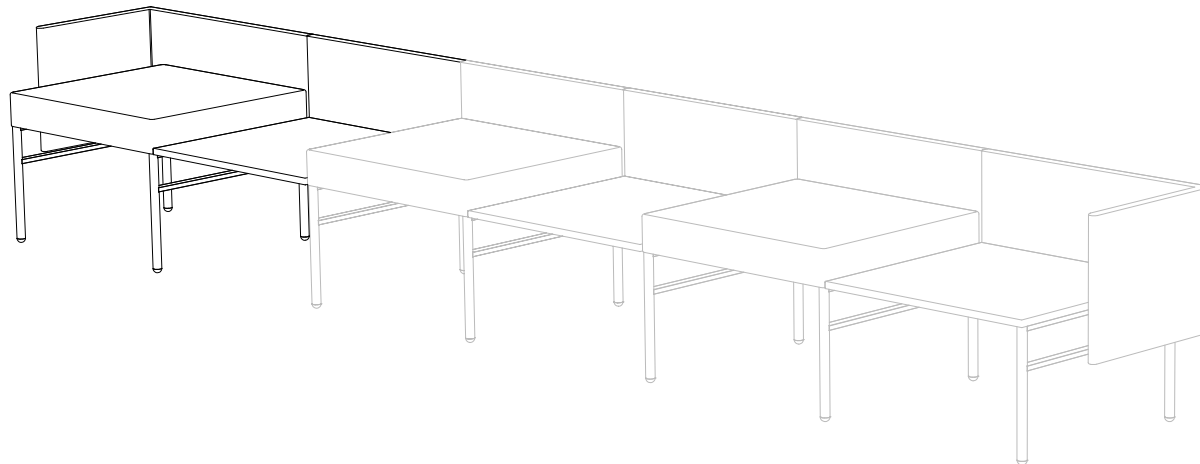

Created: 2-8-17 Drawing by: McQ

Revision Date:

All dimensions are nominal

Leit System

LE454

52w 25d 24.5h

TUOHY

This drawing is the property of Tuohy Furniture Corporation. Unauthorized reproduction is unlawful. We reserve the sole right to manufacture and distribute any design represented within this document.