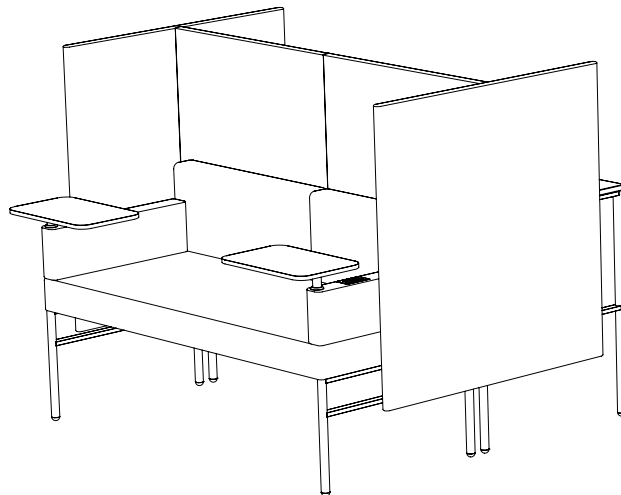

Leit System

LE429

58.5w 49d 45.5h

TUOHY

This drawing is the property of Tuohy Furniture Corporation. Unauthorized reproduction is unlawful. We reserve the sole right to manufacture and distribute any design represented within this document.

Created: 2-8-17   Drawing by: McQ

Revision Date:

All dimensions are nominal