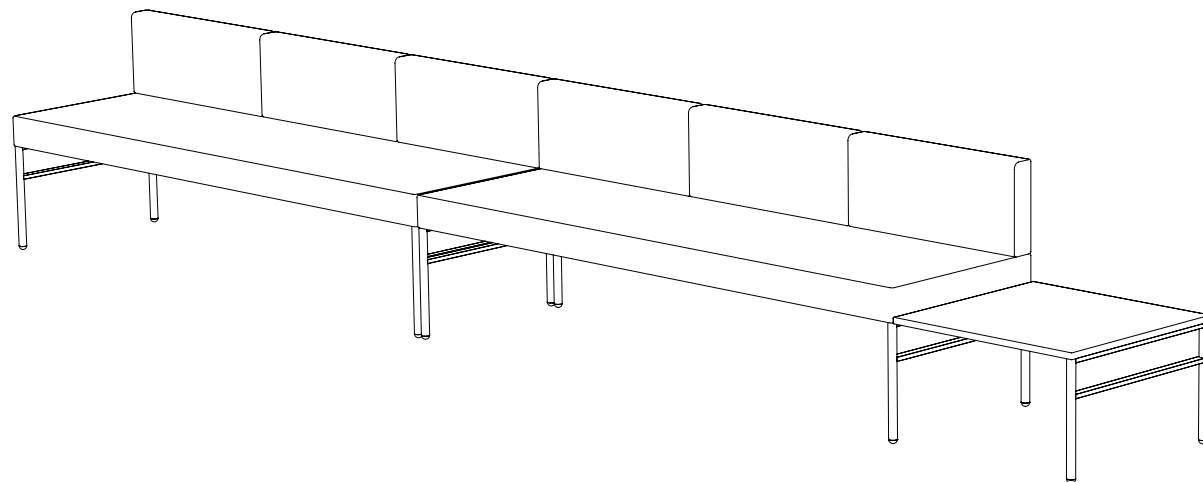

Leit System

LE471

182w 24d 29h

TUOHY

This drawing is the property of Tuohy Furniture Corporation. Unauthorized reproduction is unlawful. We reserve the sole right to manufacture and distribute any design represented within this document.

Created: 2-23-17 Drawing by: McQ

Revision Date:

All dimensions are nominal