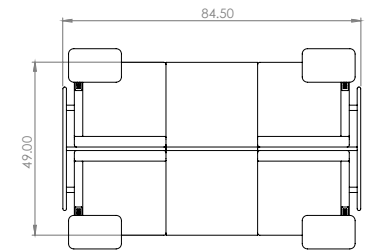

Leit System

LE415

84.5w 49d 45.5h

TUOHY

This drawing is the property of Tuohy Furniture Corporation. Unauthorized reproduction is unlawful. We reserve the sole right to manufacture and distribute any design represented within this document.

Created: 2-8-17 Drawing by: McQ

Revision Date:

All dimensions are nominal