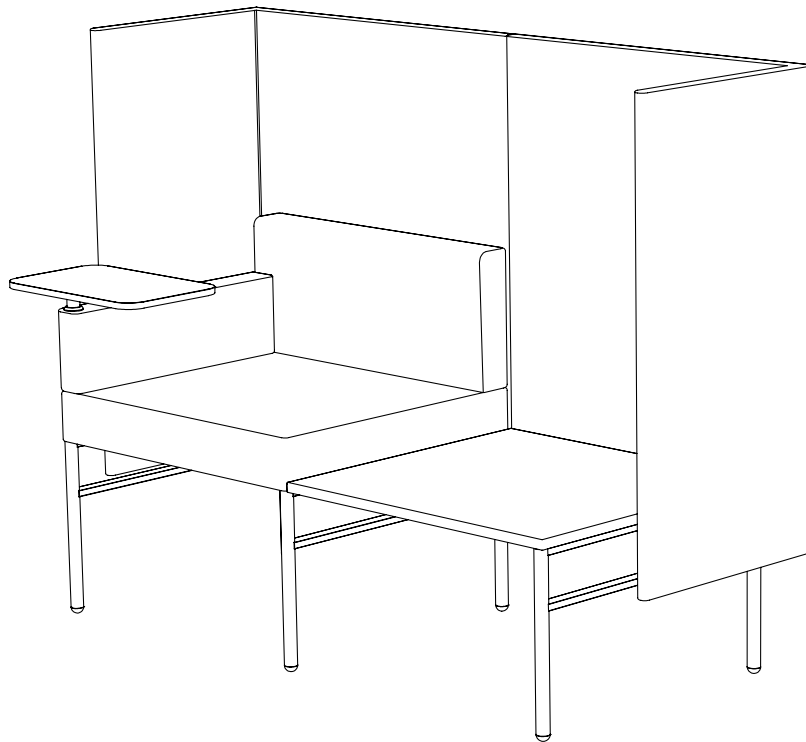

Leit System

LE420

58.5w 25d 45.5h

TUOHY

This drawing is the property of Tuohy Furniture Corporation. Unauthorized reproduction is unlawful. We reserve the sole right to manufacture and distribute any design represented within this document.

Created: 2-8-17 Drawing by: McQ

Revision Date:

All dimensions are nominal