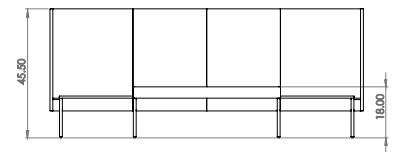

Leit System

LE410

110.5w 25d 45.5h

TUOHY

This drawing is the property of Tuohy Furniture Corporation. Unauthorized reproduction is unlawful. We reserve the sole right to manufacture and distribute any design represented within this document.

Created: 2-8-17 Drawing by: McQ

Revision Date:

All dimensions are nominal