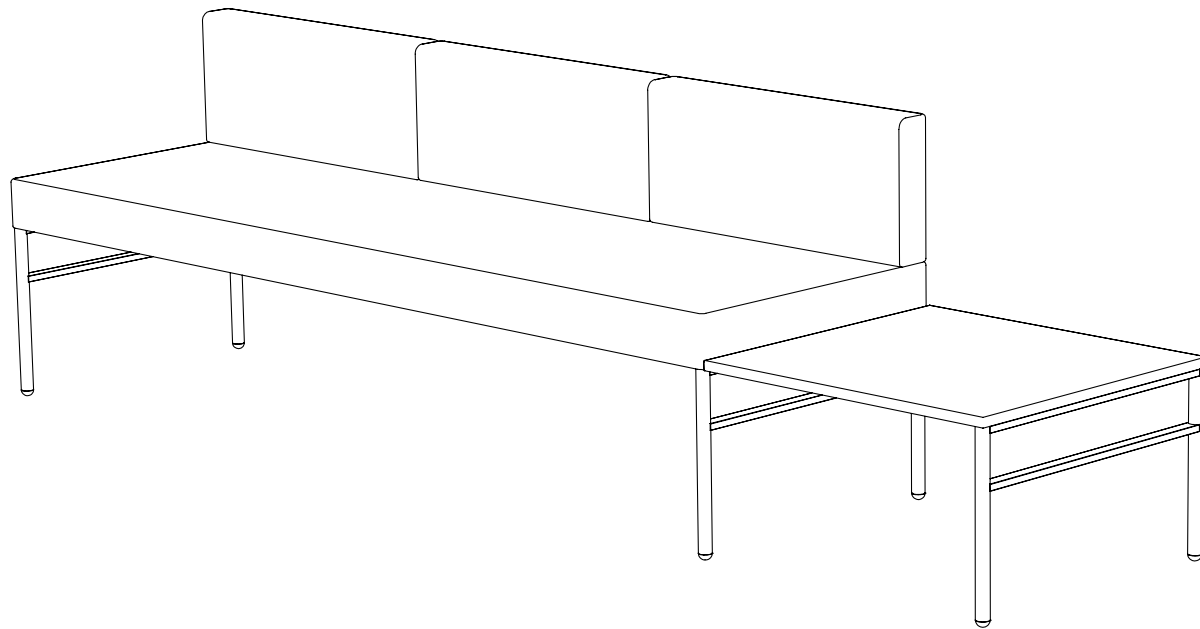

Leit System

LE468

104w 24d 29h

TUOHY

This drawing is the property of Tuohy Furniture Corporation. Unauthorized reproduction is unlawful. We reserve the sole right to manufacture and distribute any design represented within this document.

Created: 2-23-17 Drawing by: McQ

Revision Date:

All dimensions are nominal