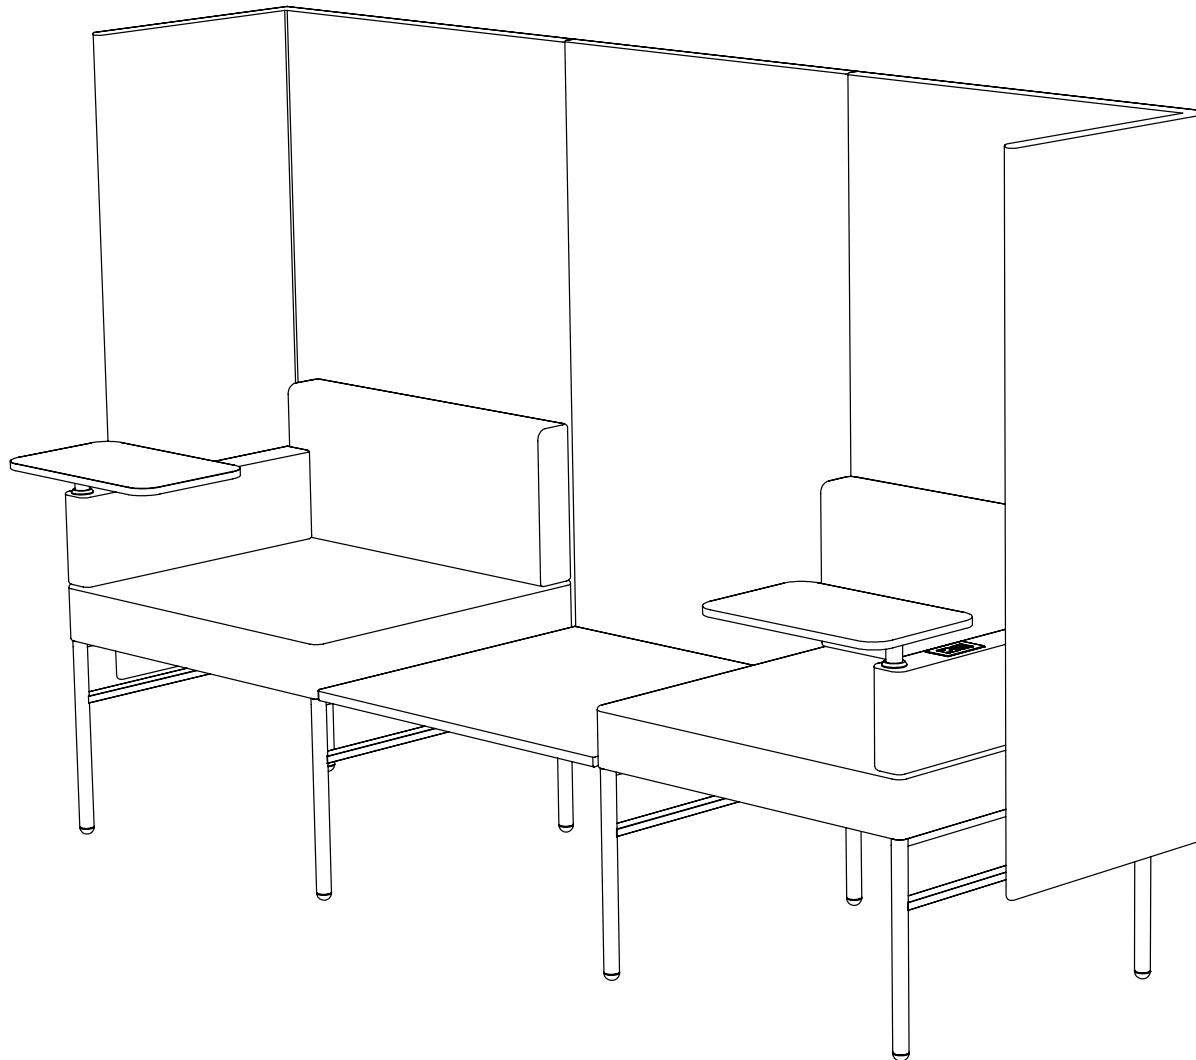

Leit System

LE424

84.5w 25d 55.5h

TUOHY

This drawing is the property of Tuohy Furniture Corporation. Unauthorized reproduction is unlawful. We reserve the sole right to manufacture and distribute any design represented within this document.

Created: 2-8-17 Drawing by: McQ

Revision Date:

All dimensions are nominal