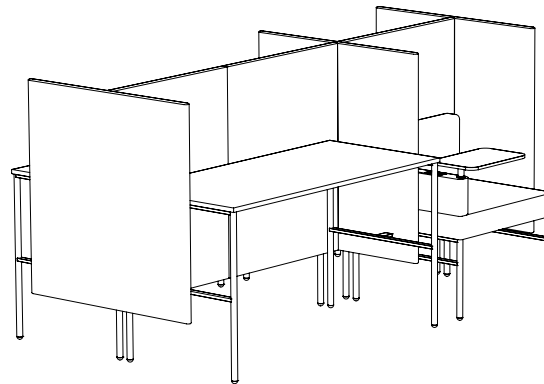

Leit System

LE446

90w 49d 45.5h

TUOHY

This drawing is the property of Tuohy Furniture Corporation. Unauthorized reproduction is unlawful. We reserve the sole right to manufacture and distribute any design represented within this document.

Created: 2-8-17   Drawing by: McQ

Revision Date:

All dimensions are nominal