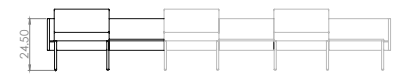

Leit System

LE448