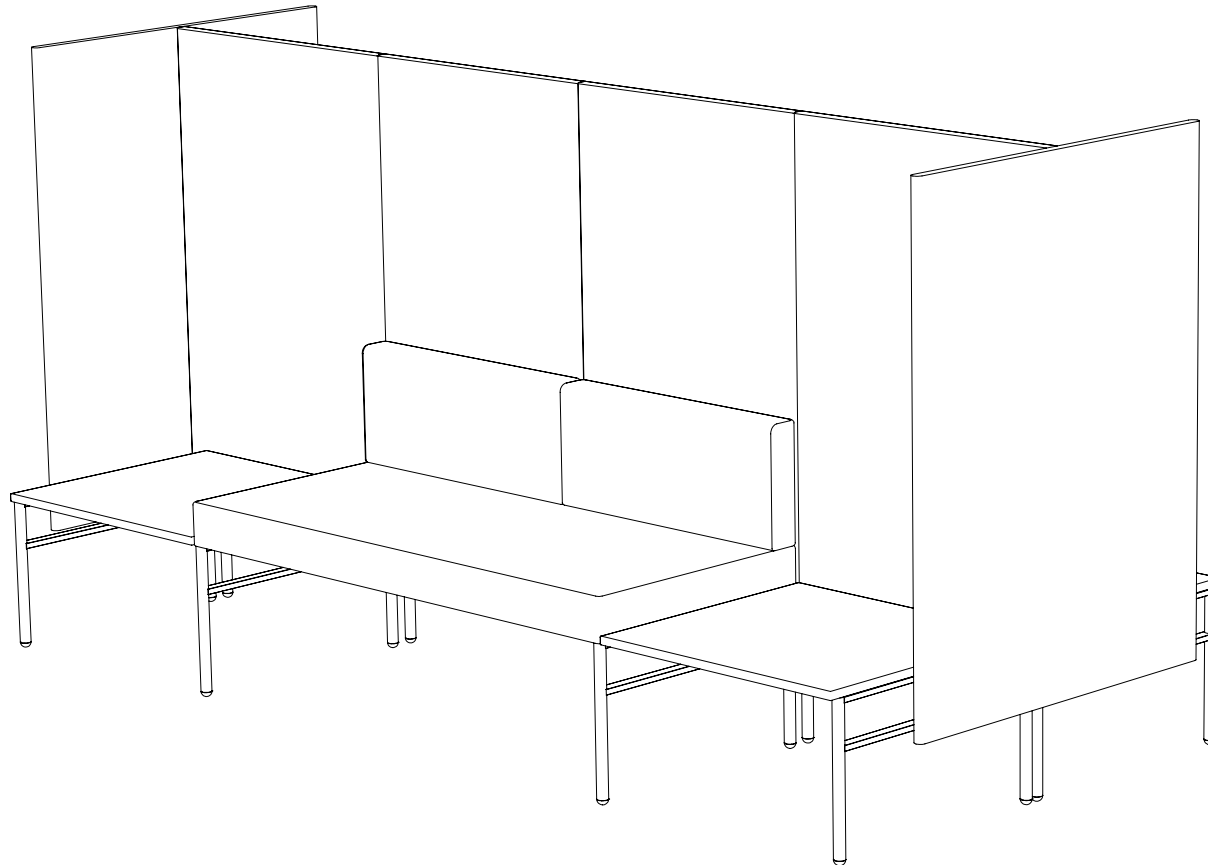

Leit System

LE439

110.5w 49d 55.5h

TUOHY

This drawing is the property of Tuohy Furniture Corporation. Unauthorized reproduction is unlawful. We reserve the sole right to manufacture and distribute any design represented within this document.

Created: 2-8-17 Drawing by: McQ

Revision Date:

All dimensions are nominal