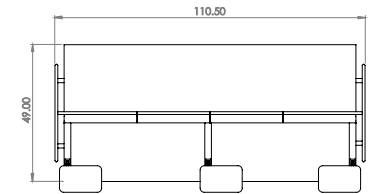

Leit System

LE444

110.5w 49d 45.5h

This drawing is the property of Tuohy Furniture Corporation. Unauthorized reproduction is unlawful. We reserve the sole right to manufacture and distribute any design represented within this document.

Created: 2-8-17   Drawing by: McQ

Revision Date:

All dimensions are nominal