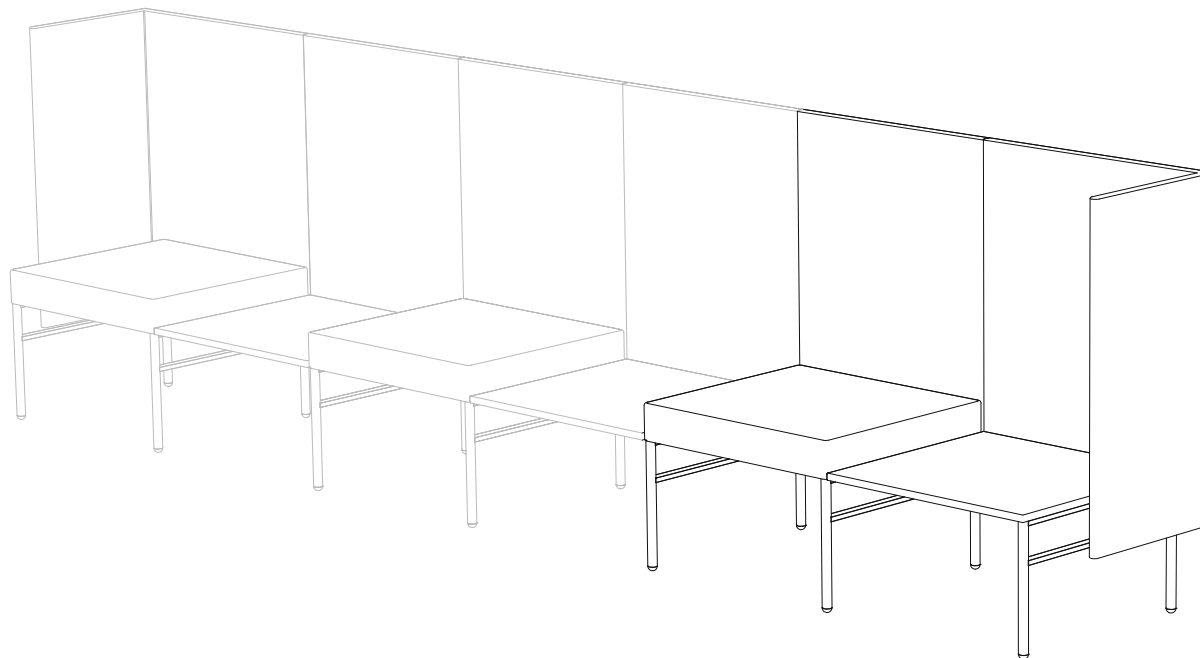

Leit System

LE457

52w 25d 45.5h

TUOHY

This drawing is the property of Tuohy Furniture Corporation. Unauthorized reproduction is unlawful. We reserve the sole right to manufacture and distribute any design represented within this document.

Created: 2-8-17 Drawing by: McQ

Revision Date:

All dimensions are nominal