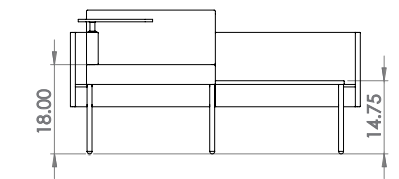

Leit System

LE419

58.5w 25d 29h

TUOHY

This drawing is the property of Tuohy Furniture Corporation. Unauthorized reproduction is unlawful. We reserve the sole right to manufacture and distribute any design represented within this document.

Created: 2-8-17 Drawing by: McQ

Revision Date:

All dimensions are nominal