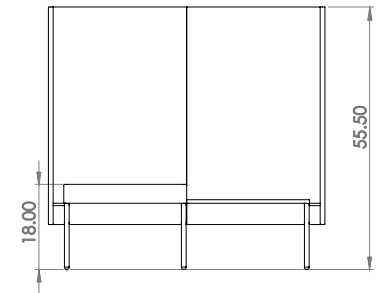

Leit System

LE405

58.5w 25d 55.5h

TUOHY

This drawing is the property of Tuohy Furniture Corporation. Unauthorized reproduction is unlawful. We reserve the sole right to manufacture and distribute any design represented within this document.

Created: 2-8-17 Drawing by: McQ

Revision Date:

All dimensions are nominal