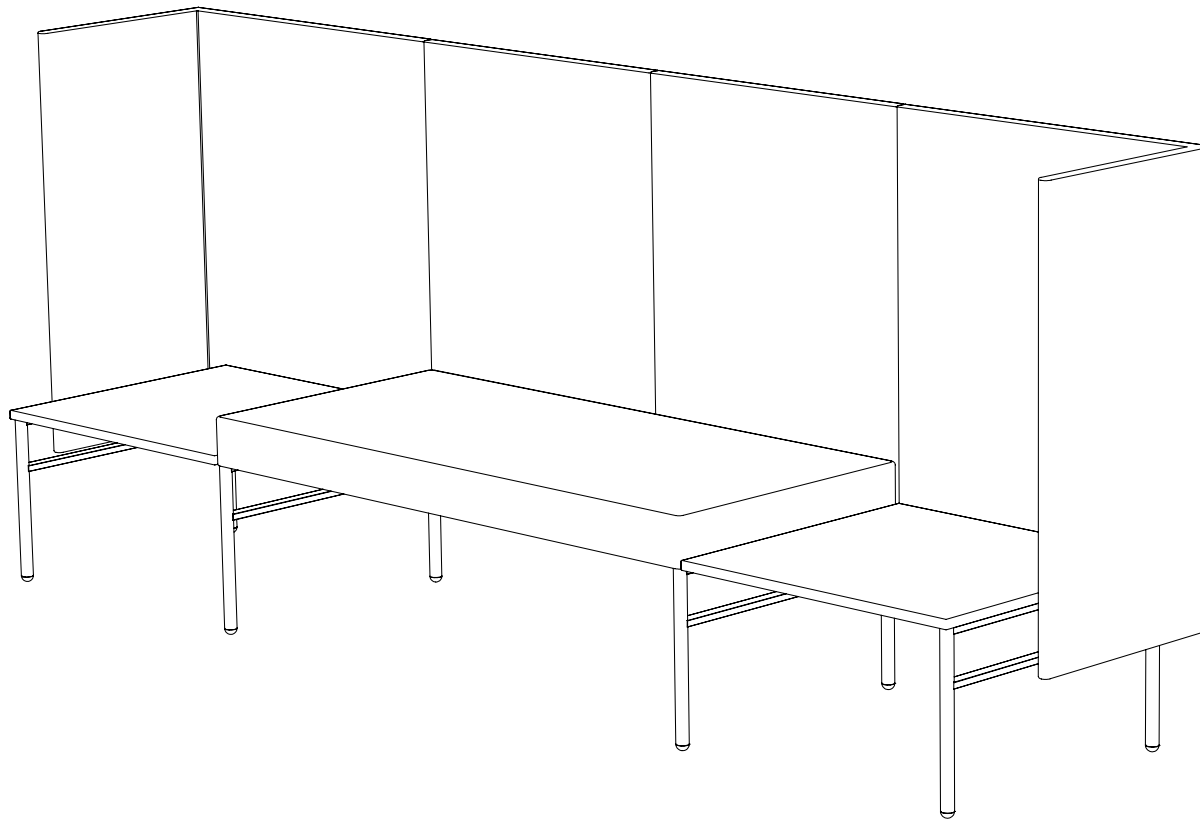

Leit System

LE410

110.5w 25d 45.5h

TUOHY

This drawing is the property of Tuohy Furniture Corporation. Unauthorized reproduction is unlawful. We reserve the sole right to manufacture and distribute any design represented within this document.

Created: 2-8-17 Drawing by: McQ

Revision Date:

All dimensions are nominal