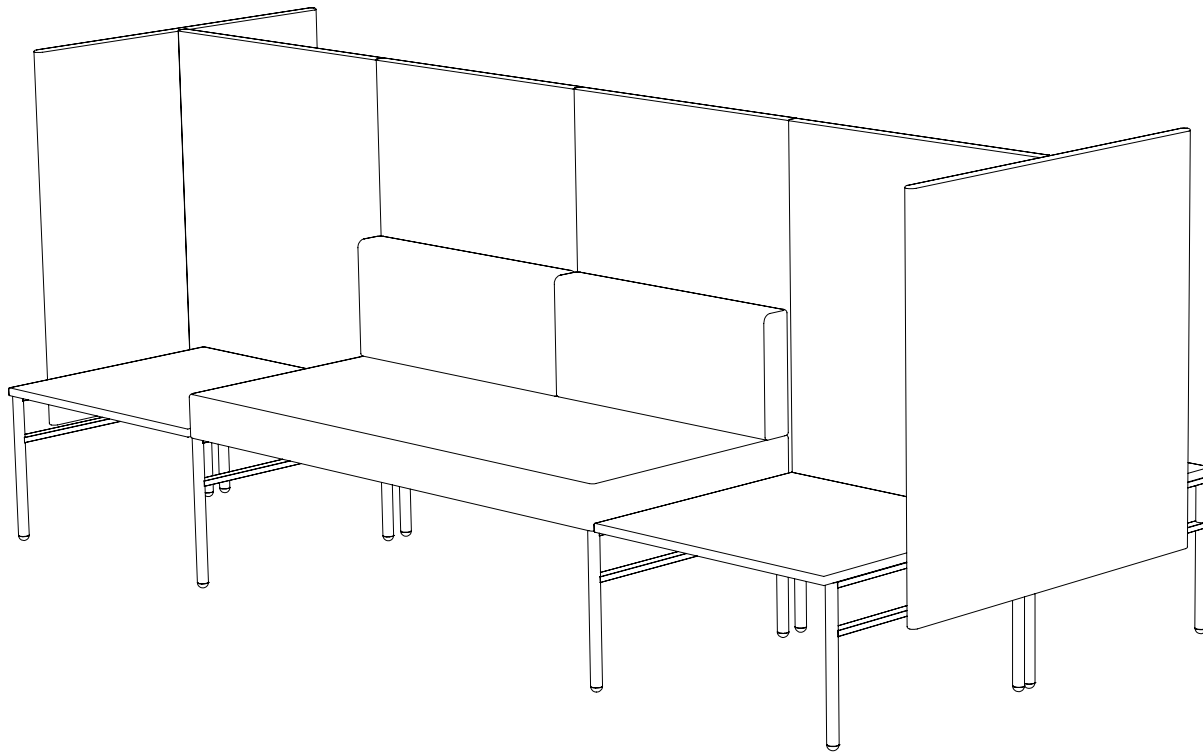

Leit System

LE438

110.5w 49d 45.5h

TUOHY

This drawing is the property of Tuohy Furniture Corporation. Unauthorized reproduction is unlawful. We reserve the sole right to manufacture and distribute any design represented within this document.

Created: 2-8-17 Drawing by: McQ

Revision Date:

All dimensions are nominal