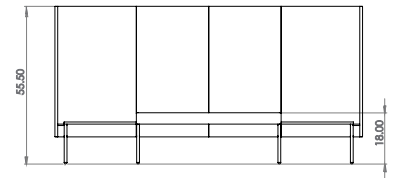

Leit System

LE413

110.5w 49d 55.5h

TUOHY

This drawing is the property of Tuohy Furniture Corporation. Unauthorized reproduction is unlawful. We reserve the sole right to manufacture and distribute any design represented within this document.

Created: 2-8-17 Drawing by: McQ

Revision Date:

All dimensions are nominal