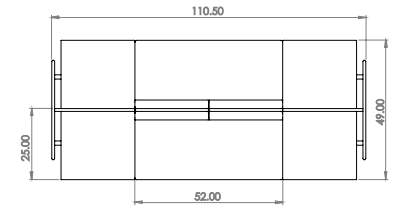

Leit System

LE439

110.5w 49d 55.5h

TUOHY

This drawing is the property of Tuohy Furniture Corporation. Unauthorized reproduction is unlawful. We reserve the sole right to manufacture and distribute any design represented within this document.

Created: 2-8-17 Drawing by: McQ

Revision Date:

All dimensions are nominal