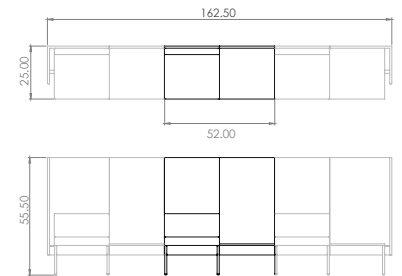

Leit System

LE418

52w 25d 55.5h

TUOHY

This drawing is the property of Tuohy Furniture Corporation. Unauthorized reproduction is unlawful. We reserve the sole right to manufacture and distribute any design represented within this document.

Created: 2-8-17 Drawing by: McQ

Revision Date:

All dimensions are nominal