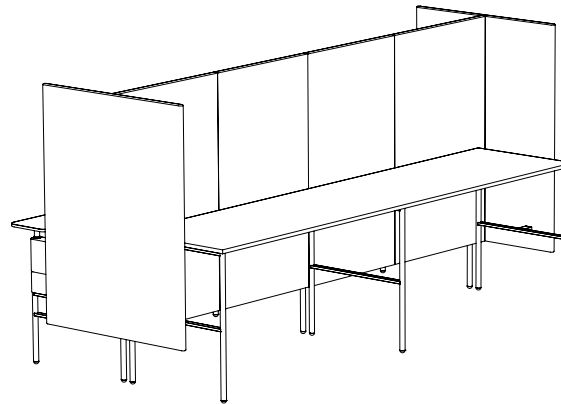

Leit System

LE445

110.5w 49d 55.5h

TUOHY

This drawing is the property of Tuohy Furniture Corporation. Unauthorized reproduction is unlawful. We reserve the sole right to manufacture and distribute any design represented within this document.

Created: 2-8-17   Drawing by: McQ

Revision Date:

All dimensions are nominal