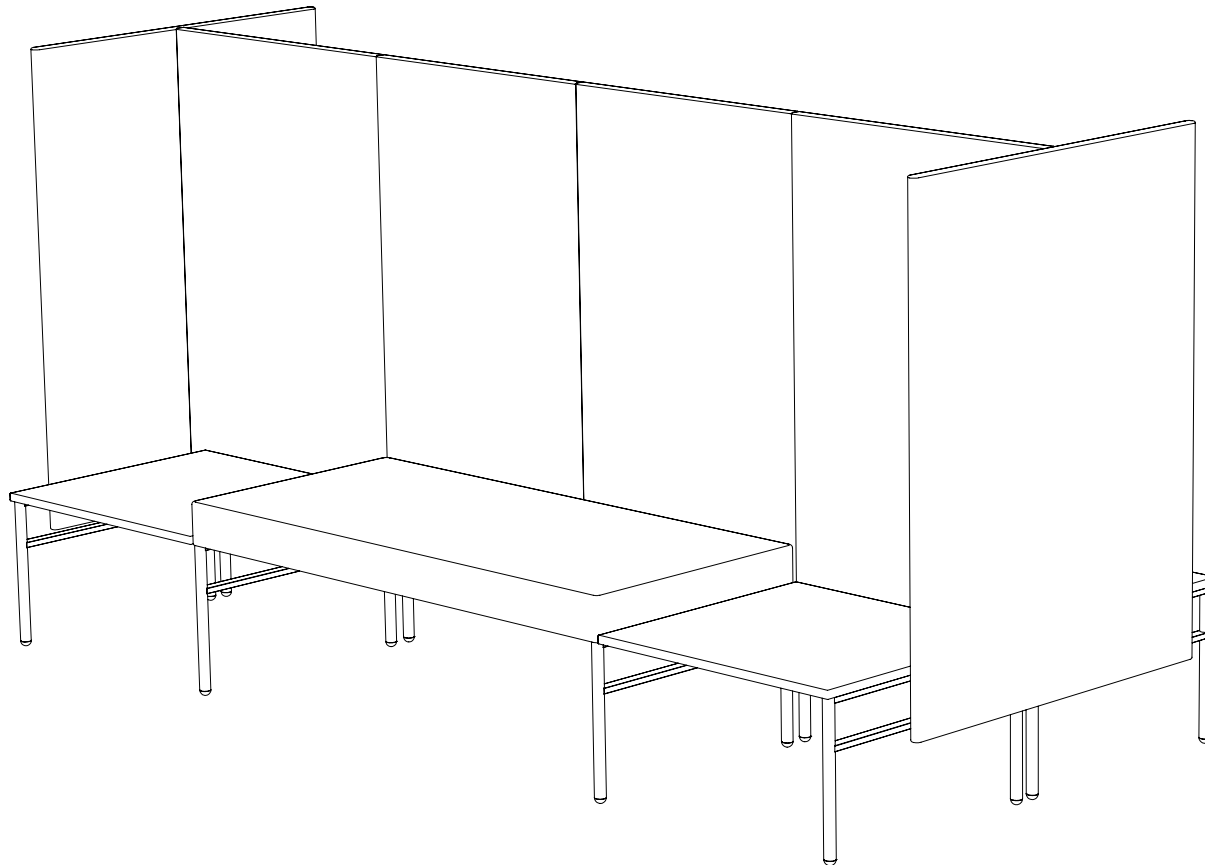

Leit System

LE413

110.5w 49d 55.5h

TUOHY

This drawing is the property of Tuohy Furniture Corporation. Unauthorized reproduction is unlawful. We reserve the sole right to manufacture and distribute any design represented within this document.

Created: 2-8-17 Drawing by: McQ

Revision Date:

All dimensions are nominal