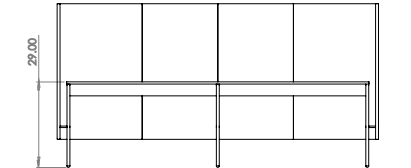

Leit System

LE445

110.5w 49d 55.5h

TUOHY

This drawing is the property of Tuohy Furniture Corporation. Unauthorized reproduction is unlawful. We reserve the sole right to manufacture and distribute any design represented within this document.

Created: 2-8-17   Drawing by: McQ

Revision Date:

All dimensions are nominal