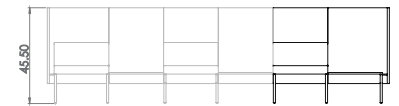

Leit System

LE408

52w 25d 45.5h

TUOHY

This drawing is the property of Tuohy Furniture Corporation. Unauthorized reproduction is unlawful. We reserve the sole right to manufacture and distribute any design represented within this document.

Created: 2-8-17 Drawing by: McQ

Revision Date:

All dimensions are nominal