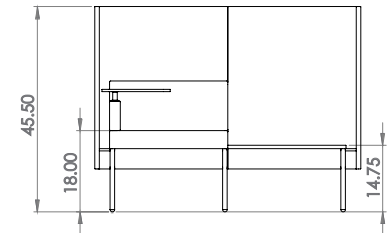

Leit System

LE420

58.5w 25d 45.5h

TUOHY

This drawing is the property of Tuohy Furniture Corporation. Unauthorized reproduction is unlawful. We reserve the sole right to manufacture and distribute any design represented within this document.

Created: 2-8-17 Drawing by: McQ

Revision Date:

All dimensions are nominal