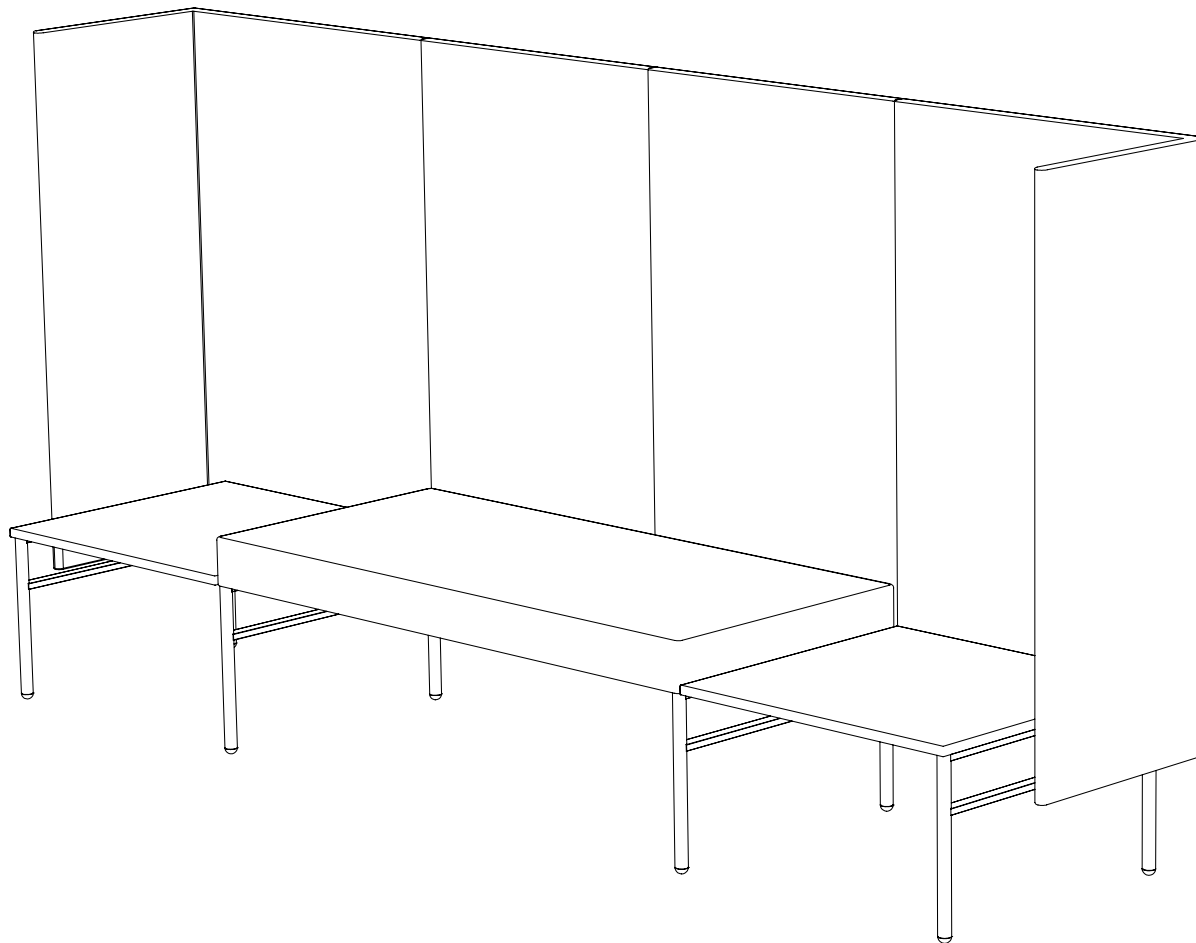

Leit System

LE411

110.5w 25d 55.5h

TUOHY

This drawing is the property of Tuohy Furniture Corporation. Unauthorized reproduction is unlawful. We reserve the sole right to manufacture and distribute any design represented within this document.

Created: 2-8-17   Drawing by: McQ

Revision Date:

All dimensions are nominal