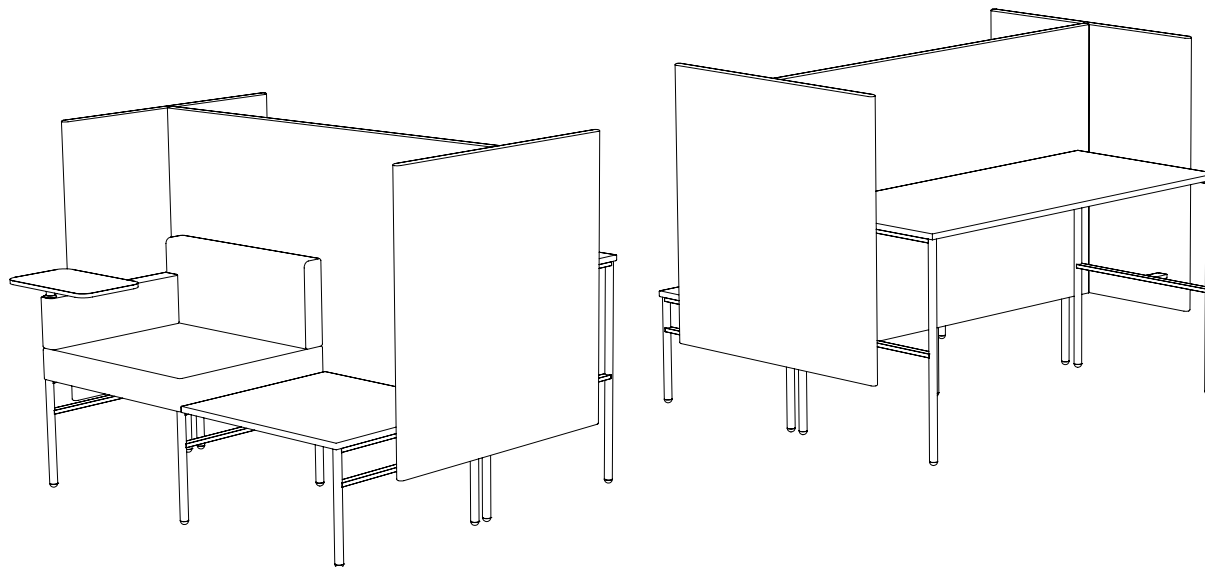

Leit System

LE425

58.5w 49d 45.5h

This drawing is the property of Tuohy Furniture Corporation. Unauthorized reproduction is unlawful. We reserve the sole right to manufacture and distribute any design represented within this document.

Created: 2-8-17 Drawing by: McQ

Revision Date:

All dimensions are nominal