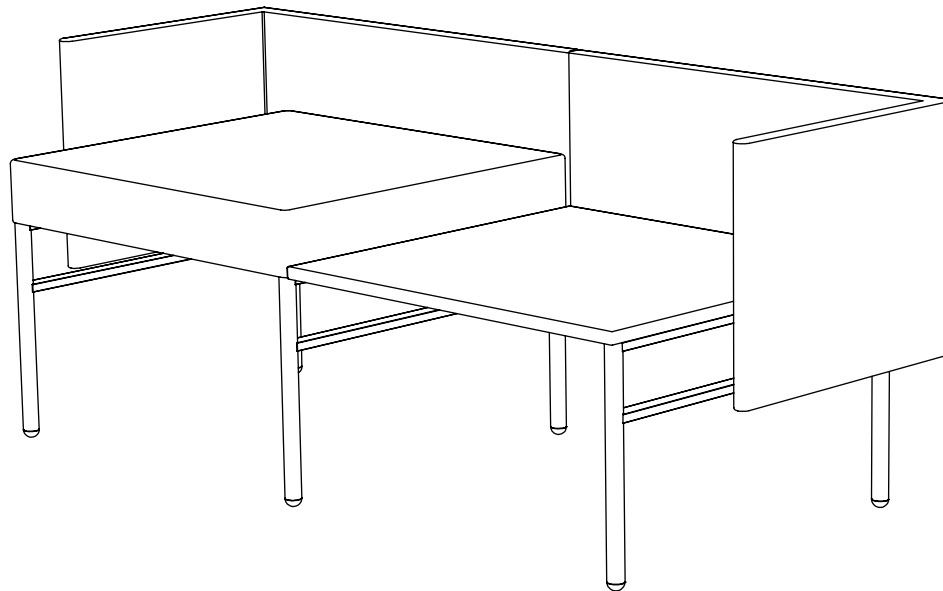

Leit System

LE403

58.5w 25d 24.5h

TUOHY

This drawing is the property of Tuohy Furniture Corporation. Unauthorized reproduction is unlawful. We reserve the sole right to manufacture and distribute any design represented within this document.

Created: 2-8-17 Drawing by: McQ

Revision Date:

All dimensions are nominal