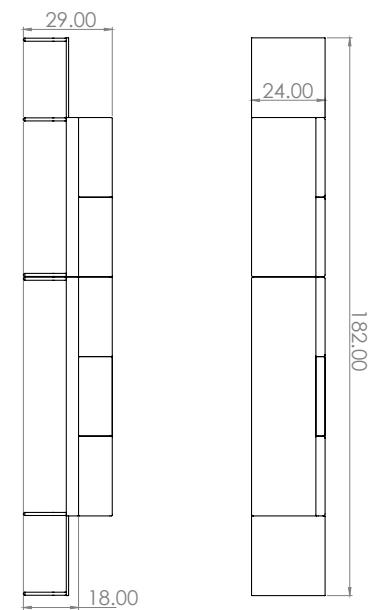

Leit System

LE474

182w 24d 29h

TUOHY

This drawing is the property of Tuohy Furniture Corporation. Unauthorized reproduction is unlawful. We reserve the sole right to manufacture and distribute any design represented within this document.

Created: 2-28-17 Drawing by: McQ

Revision Date:

All dimensions are nominal