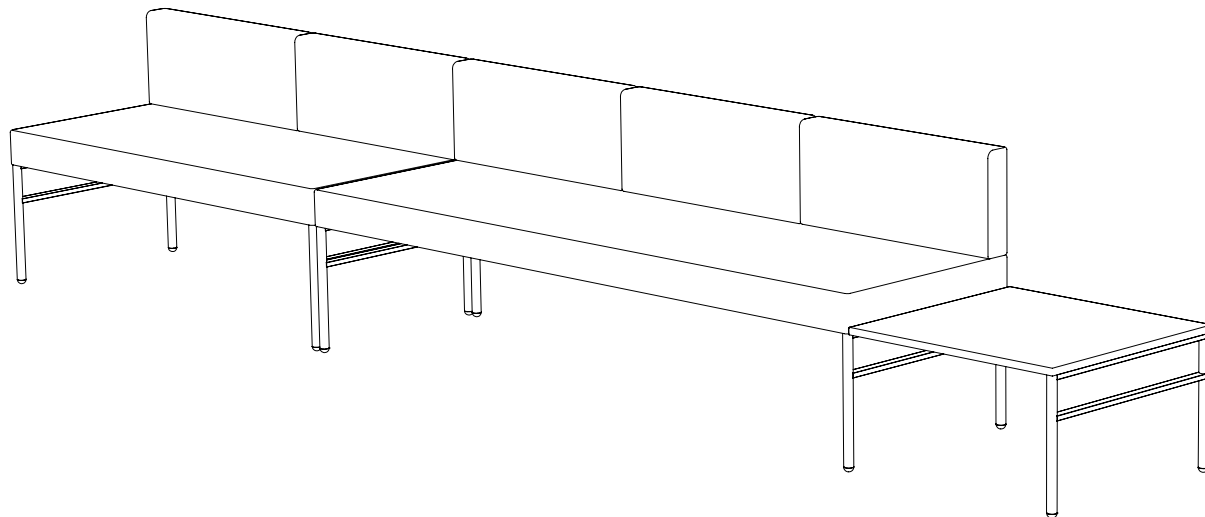

Leit System

LE470

156w 24d 29h

This drawing is the property of Tuohy Furniture Corporation. Unauthorized reproduction is unlawful. We reserve the sole right to manufacture and distribute any design represented within this document.

Created: 2-23-17 Drawing by: McQ

Revision Date:

All dimensions are nominal