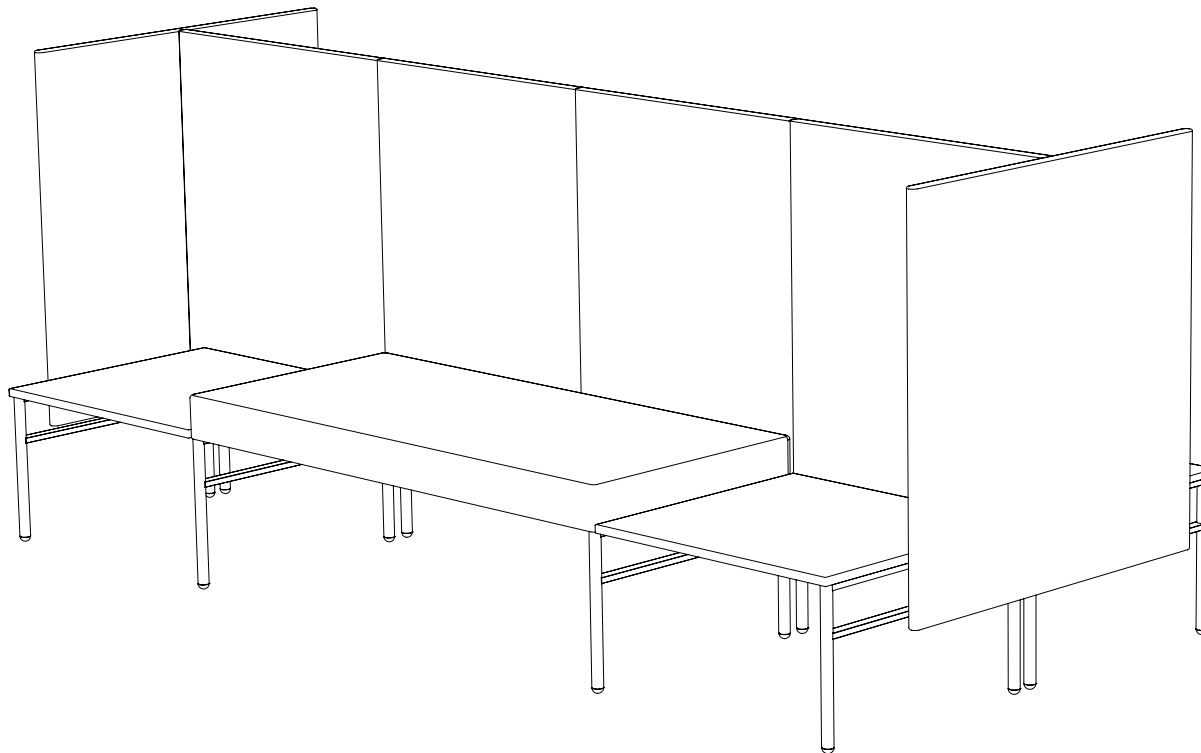

Leit System

LE412

110.5w 49d 45.5h

TUOHY

This drawing is the property of Tuohy Furniture Corporation. Unauthorized reproduction is unlawful. We reserve the sole right to manufacture and distribute any design represented within this document.

Created: 2-8-17 Drawing by: McQ

Revision Date:

All dimensions are nominal