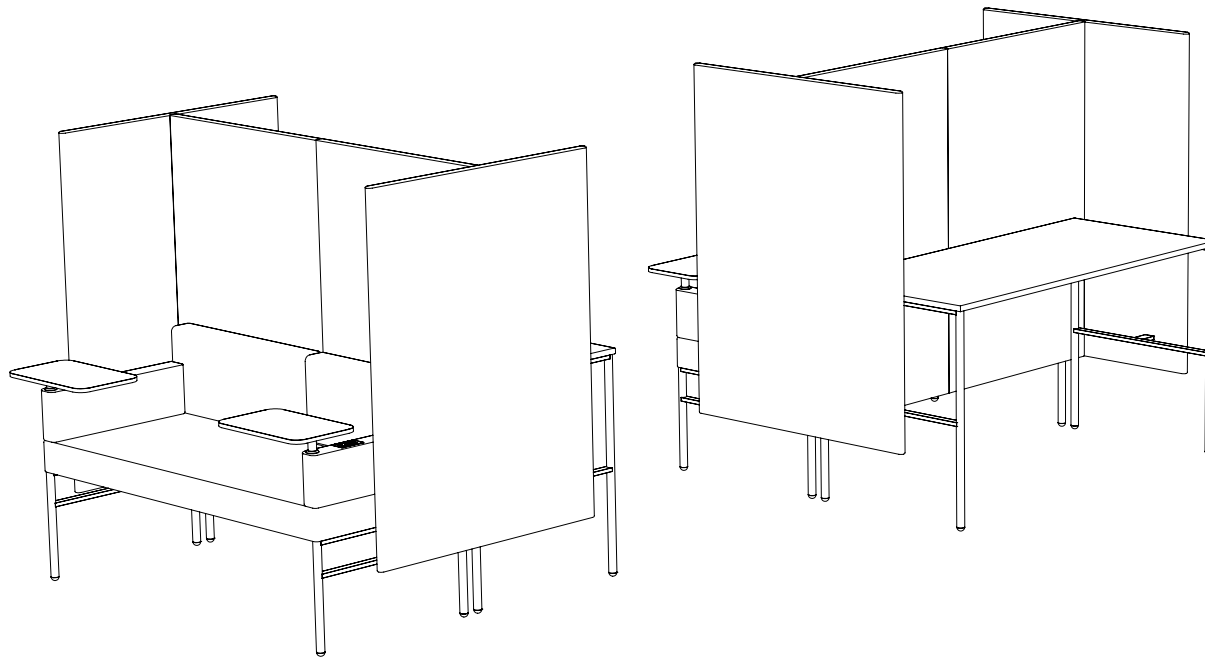

Leit System

LE430

58.5w 49d 55.5h

TUOHY

This drawing is the property of Tuohy Furniture Corporation. Unauthorized reproduction is unlawful. We reserve the sole right to manufacture and distribute any design represented within this document.

Created: 2-8-17   Drawing by: McQ

Revision Date:

All dimensions are nominal