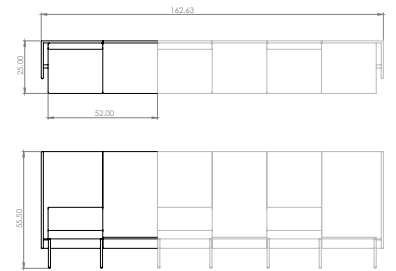

Leit System

LE452

52w 25d 55.5h

TUOHY

This drawing is the property of Tuohy Furniture Corporation. Unauthorized reproduction is unlawful. We reserve the sole right to manufacture and distribute any design represented within this document.

Created: 2-8-17 Drawing by: McQ

Revision Date:

All dimensions are nominal