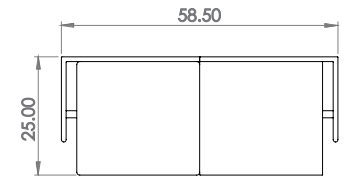

Leit System

LE405

58.5w 25d 55.5h

TUOHY

This drawing is the property of Tuohy Furniture Corporation. Unauthorized reproduction is unlawful. We reserve the sole right to manufacture and distribute any design represented within this document.

Created: 2-8-17 Drawing by: McQ

Revision Date:

All dimensions are nominal