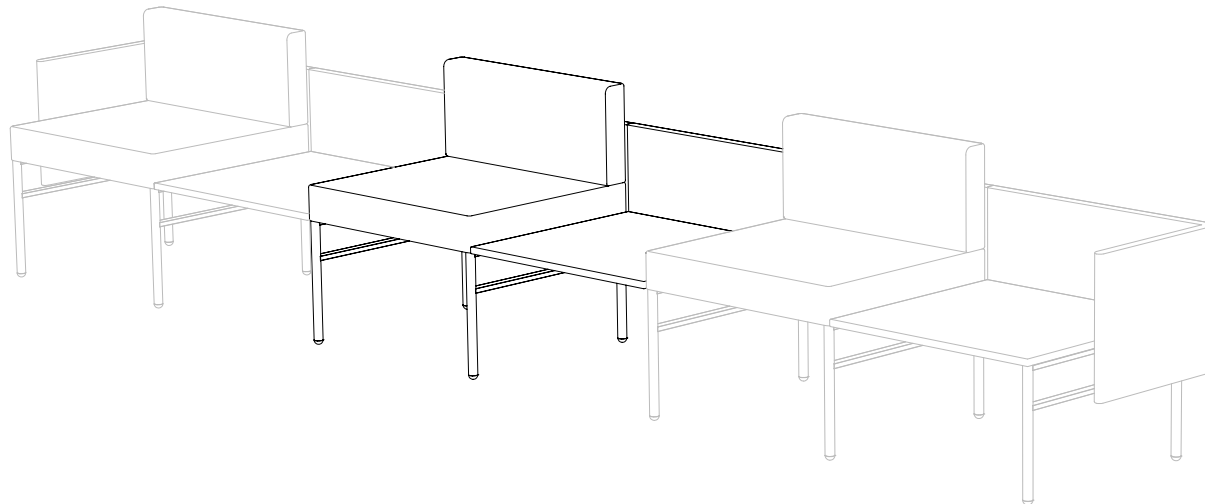

Leit System

LE416

52w 25d 29h

TUOHY

This drawing is the property of Tuohy Furniture Corporation. Unauthorized reproduction is unlawful. We reserve the sole right to manufacture and distribute any design represented within this document.

Created: 2-8-17 Drawing by: McQ

Revision Date:

All dimensions are nominal