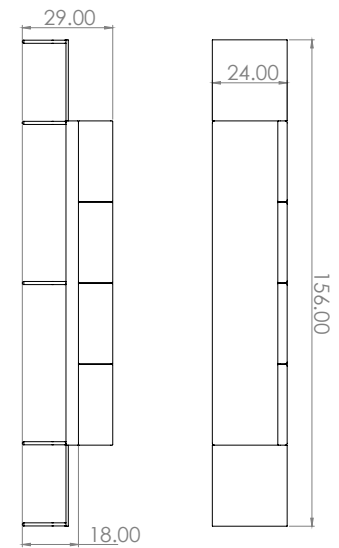

Leit System

LE473

156w 24d 29h

This drawing is the property of Tuohy Furniture Corporation. Unauthorized reproduction is unlawful. We reserve the sole right to manufacture and distribute any design represented within this document.

Created: 2-28-17 Drawing by: McQ

Revision Date:

All dimensions are nominal