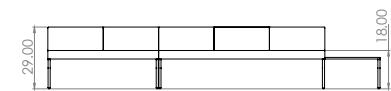

Leit System

LE470