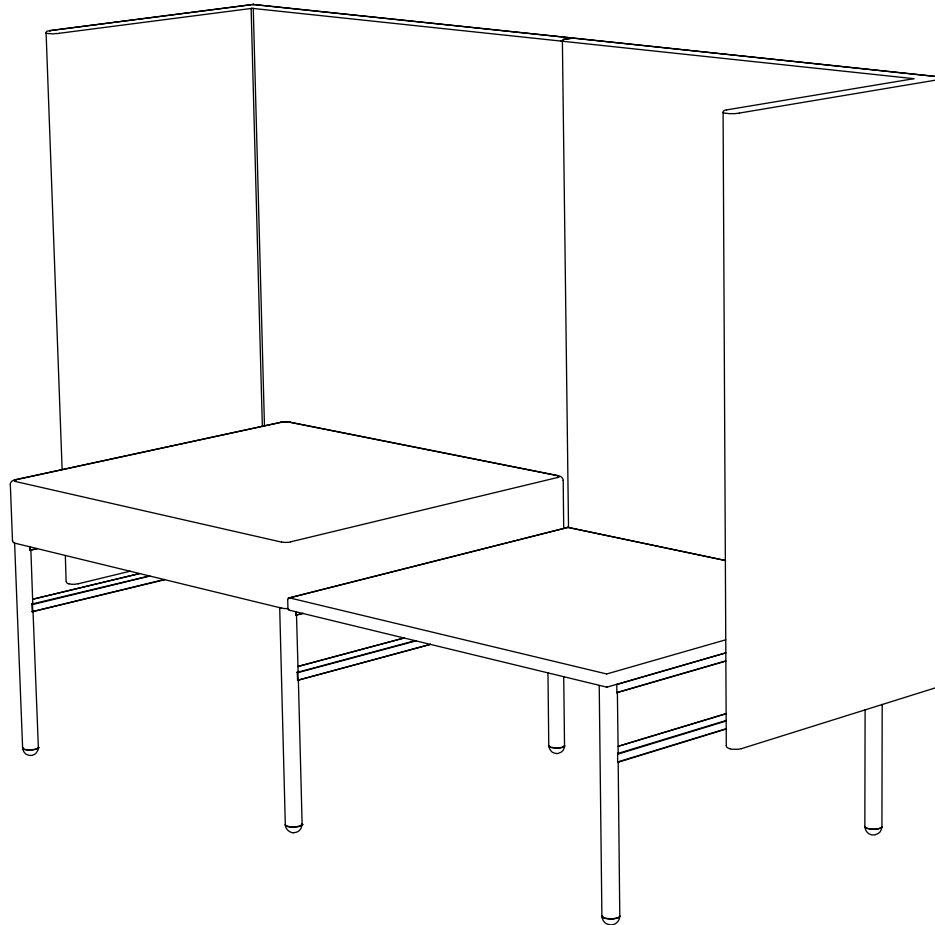

Leit System

LE404

58.5w 25d 45.5h

TUOHY

This drawing is the property of Tuohy Furniture Corporation. Unauthorized reproduction is unlawful. We reserve the sole right to manufacture and distribute any design represented within this document.

Created: 2-8-17 Drawing by: McQ

Revision Date: 3-17-17

All dimensions are nominal