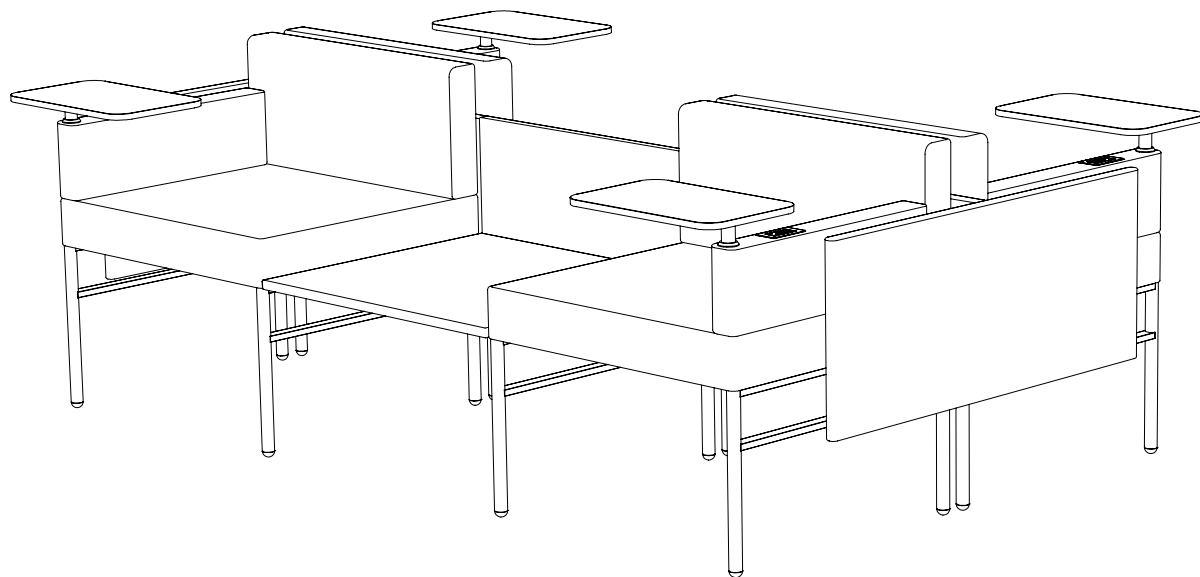

Leit System

LE414

84.5w 49d 29h

TUOHY

This drawing is the property of Tuohy Furniture Corporation. Unauthorized reproduction is unlawful. We reserve the sole right to manufacture and distribute any design represented within this document.

Created: 2-8-17 Drawing by: McQ

Revision Date:

All dimensions are nominal