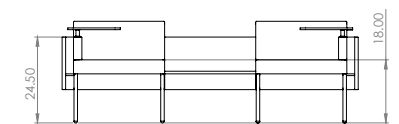

Leit System

LE414

84.5w 49d 29h

TUOHY

This drawing is the property of Tuohy Furniture Corporation. Unauthorized reproduction is unlawful. We reserve the sole right to manufacture and distribute any design represented within this document.

Created: 2-8-17 Drawing by: McQ

Revision Date:

All dimensions are nominal