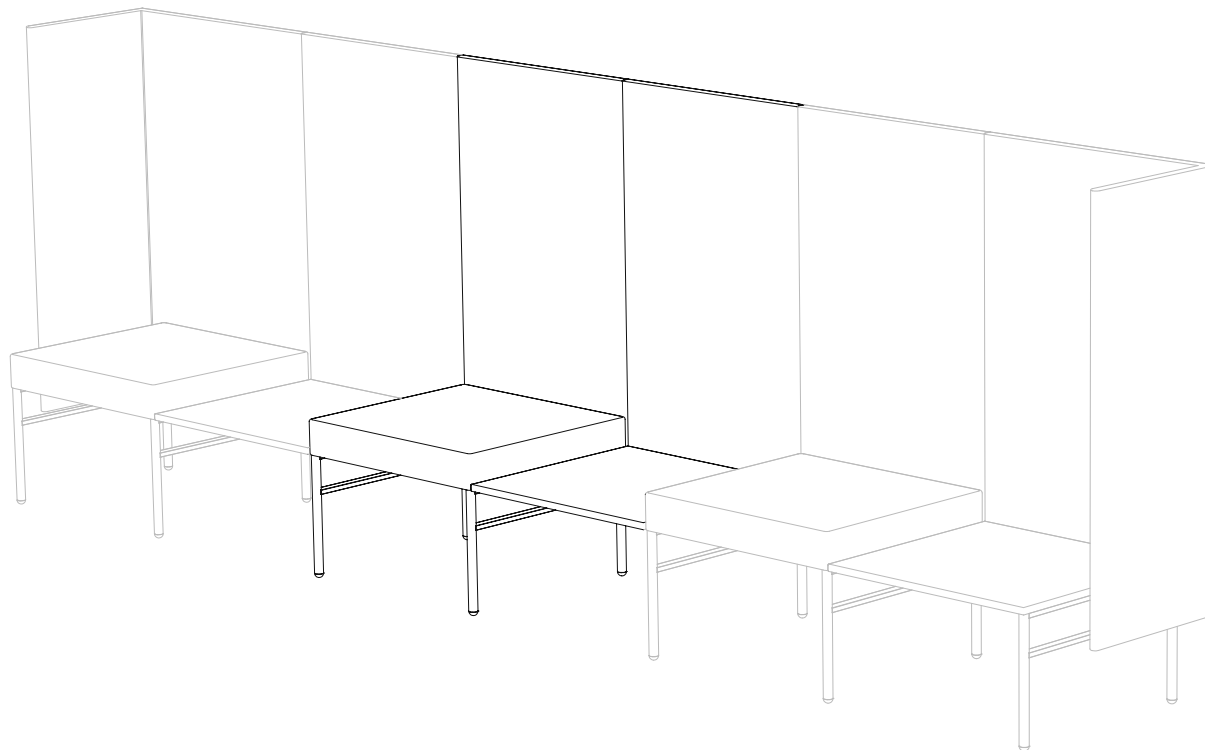

Leit System

LE402

52w 25d 55.5h

TUOHY

This drawing is the property of Tuohy Furniture Corporation. Unauthorized reproduction is unlawful. We reserve the sole right to manufacture and distribute any design represented within this document.

Created: 2-8-17 Drawing by: McQ

Revision Date:

All dimensions are nominal