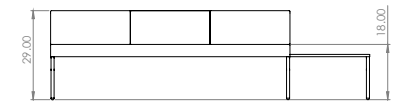

Leit System

LE468

104w 24d 29h

TUOHY

This drawing is the property of Tuohy Furniture Corporation. Unauthorized reproduction is unlawful. We reserve the sole right to manufacture and distribute any design represented within this document.

Created: 2-23-17 Drawing by: McQ

Revision Date:

All dimensions are nominal