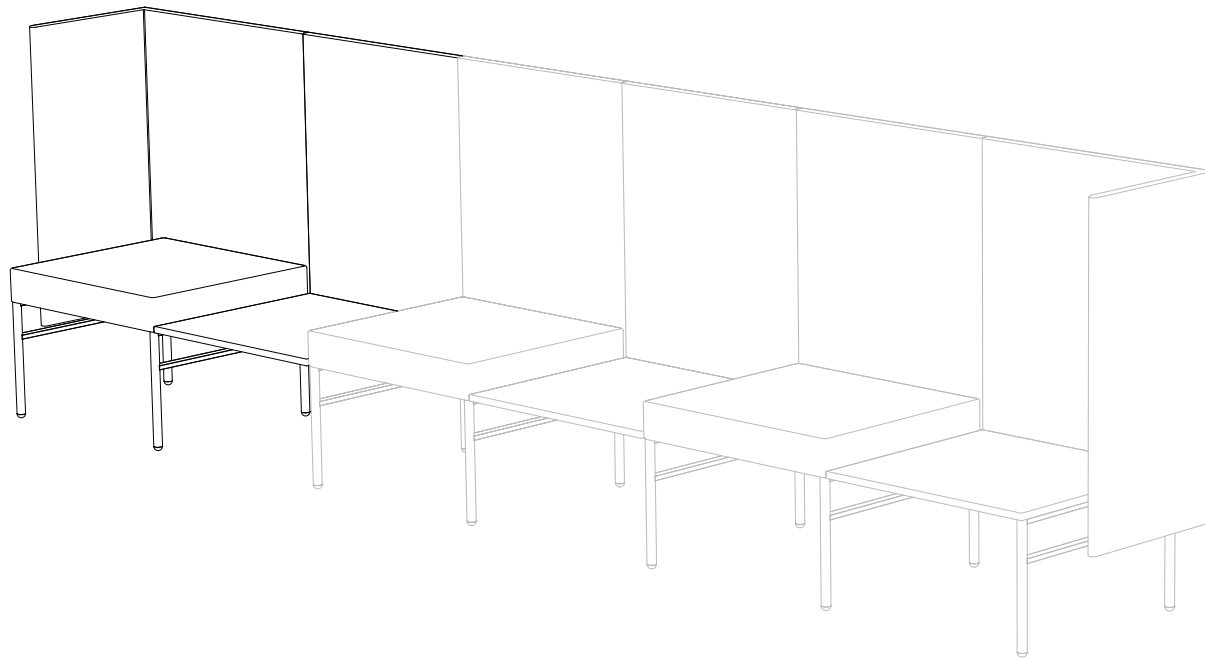

Leit System

LE456

52w 25d 45.5h

TUOHY

This drawing is the property of Tuohy Furniture Corporation. Unauthorized reproduction is unlawful. We reserve the sole right to manufacture and distribute any design represented within this document.

Created: 2-8-17 Drawing by: McQ

Revision Date:

All dimensions are nominal