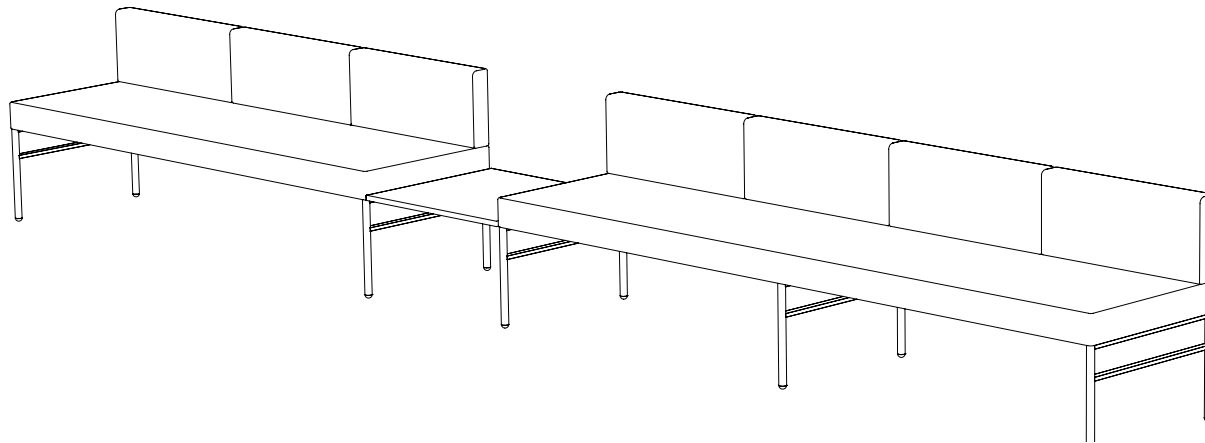

Leit System

LE465

58.5w 24d 55.5h

TUOHY

This drawing is the property of Tuohy Furniture Corporation. Unauthorized reproduction is unlawful. We reserve the sole right to manufacture and distribute any design represented within this document.

Created: 2-8-17 Drawing by: McQ

Revision Date:

All dimensions are nominal