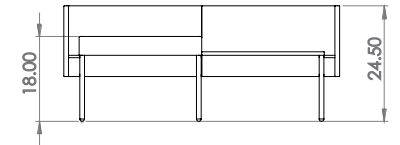

Leit System

LE403

58.5w 25d 24.5h

TUOHY

This drawing is the property of Tuohy Furniture Corporation. Unauthorized reproduction is unlawful. We reserve the sole right to manufacture and distribute any design represented within this document.

Created: 2-8-17 Drawing by: McQ

Revision Date:

All dimensions are nominal