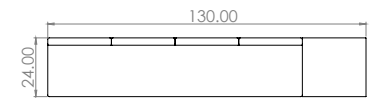

Leit System

LE469

130w 24d 29h

TUOHY

This drawing is the property of Tuohy Furniture Corporation. Unauthorized reproduction is unlawful. We reserve the sole right to manufacture and distribute any design represented within this document.

Created: 2-23-17 Drawing by: McQ

Revision Date:

All dimensions are nominal