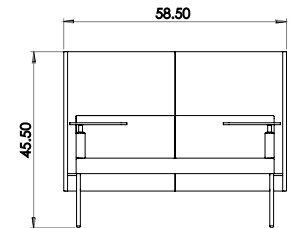

Leit System

LE429

58.5w 49d 45.5h

TUOHY

This drawing is the property of Tuohy Furniture Corporation. Unauthorized reproduction is unlawful. We reserve the sole right to manufacture and distribute any design represented within this document.

Created: 2-8-17   Drawing by: McQ

Revision Date:

All dimensions are nominal