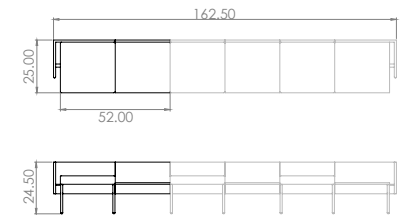

Created: 2-8-17 Drawing by: McQ

Revision Date:

All dimensions are nominal

Leit System

LE454

52w 25d 24.5h

TUOHY

This drawing is the property of Tuohy Furniture Corporation. Unauthorized reproduction is unlawful. We reserve the sole right to manufacture and distribute any design represented within this document.