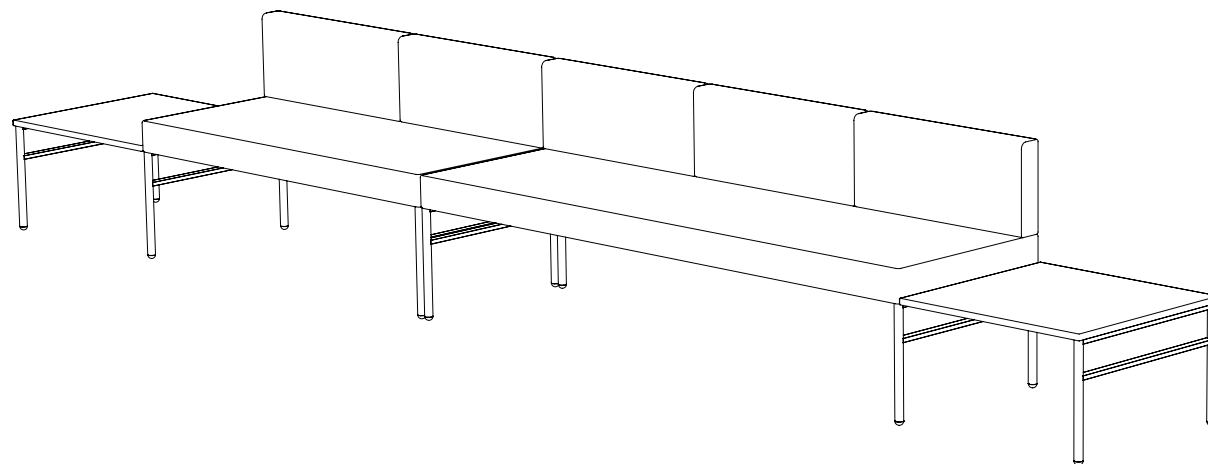

Leit System

LE474

182w 24d 29h

TUOHY

This drawing is the property of Tuohy Furniture Corporation. Unauthorized reproduction is unlawful. We reserve the sole right to manufacture and distribute any design represented within this document.

Created: 2-28-17 Drawing by: McQ

Revision Date:

All dimensions are nominal