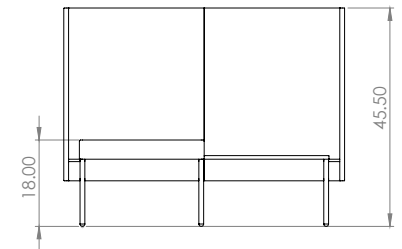

Leit System

LE404

58.5w 25d 45.5h

TUOHY

This drawing is the property of Tuohy Furniture Corporation. Unauthorized reproduction is unlawful. We reserve the sole right to manufacture and distribute any design represented within this document.

Created: 2-8-17 Drawing by: McQ

Revision Date: 3-17-17

All dimensions are nominal