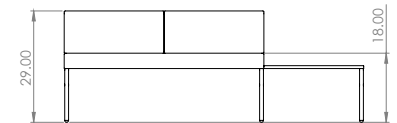

Leit System

LE467

78w 24d 29h

TUOHY

This drawing is the property of Tuohy Furniture Corporation. Unauthorized reproduction is unlawful. We reserve the sole right to manufacture and distribute any design represented within this document.

Created: 2-23-17 Drawing by: McQ

Revision Date:

All dimensions are nominal