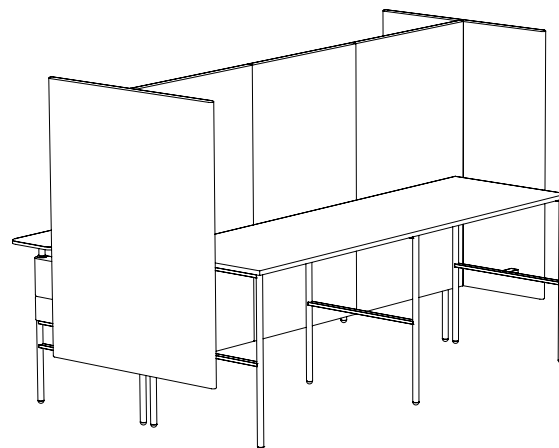

Leit System

LE443

84.5w 49d 55.5h

TUOHY

This drawing is the property of Tuohy Furniture Corporation. Unauthorized reproduction is unlawful. We reserve the sole right to manufacture and distribute any design represented within this document.

Created: 2-8-17   Drawing by: McQ
Revision Date:
All dimensions are nominal