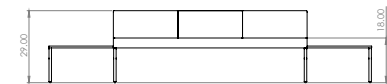

Leit System

LE472

130w 24d 29h

TUOHY

This drawing is the property of Tuohy Furniture Corporation. Unauthorized reproduction is unlawful. We reserve the sole right to manufacture and distribute any design represented within this document.

Created: 2-28-17   Drawing by: McQ

Revision Date:

All dimensions are nominal