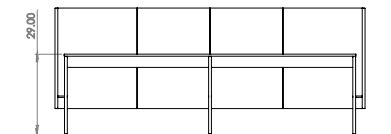

Leit System

LE444