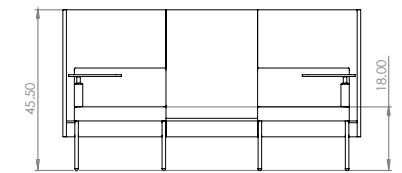

Leit System

LE415

84.5w 49d 45.5h

TUOHY

This drawing is the property of Tuohy Furniture Corporation. Unauthorized reproduction is unlawful. We reserve the sole right to manufacture and distribute any design represented within this document.

Created: 2-8-17 Drawing by: McQ

Revision Date:

All dimensions are nominal