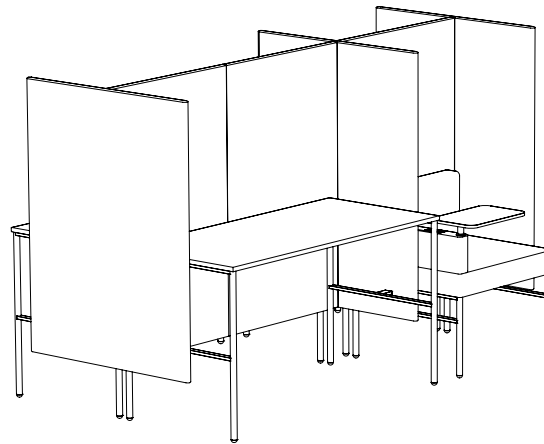

Leit System

LE447

90w 49d 55.5h

TUOHY

This drawing is the property of Tuohy Furniture Corporation. Unauthorized reproduction is unlawful. We reserve the sole right to manufacture and distribute any design represented within this document.

Created: 2-8-17 Drawing by: McQ

Revision Date:

All dimensions are nominal