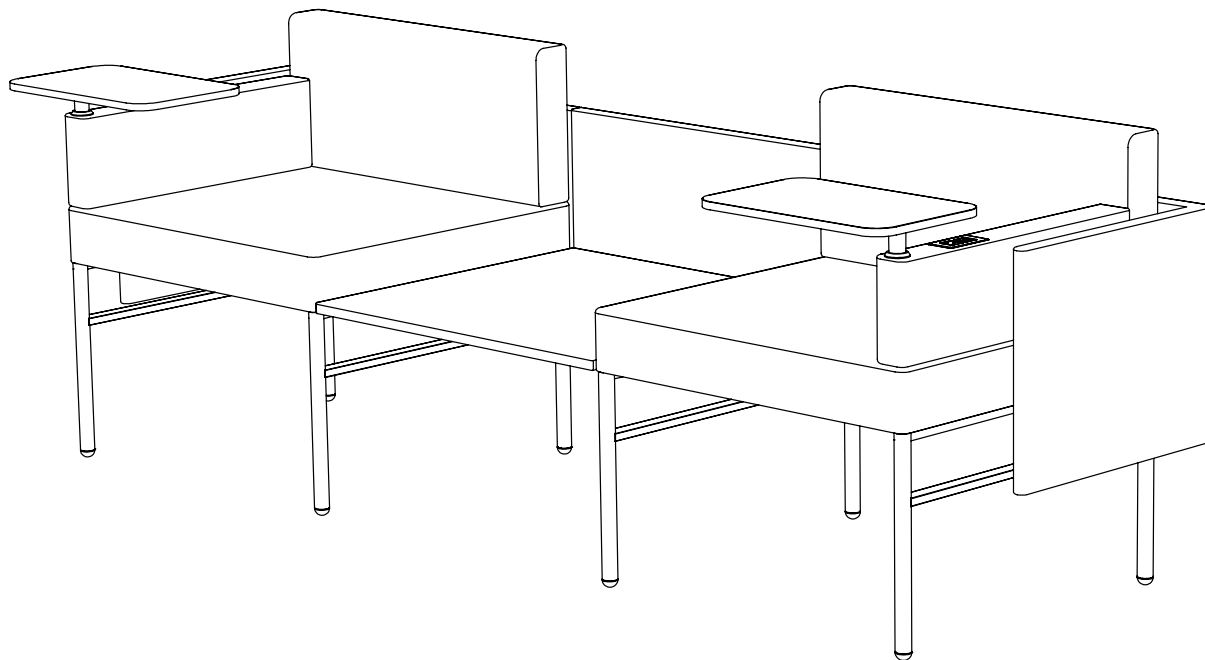

Leit System

LE422

84.5w 25d 29h

TUOHY

This drawing is the property of Tuohy Furniture Corporation. Unauthorized reproduction is unlawful. We reserve the sole right to manufacture and distribute any design represented within this document.

Created: 2-8-17 Drawing by: McQ

Revision Date:

All dimensions are nominal