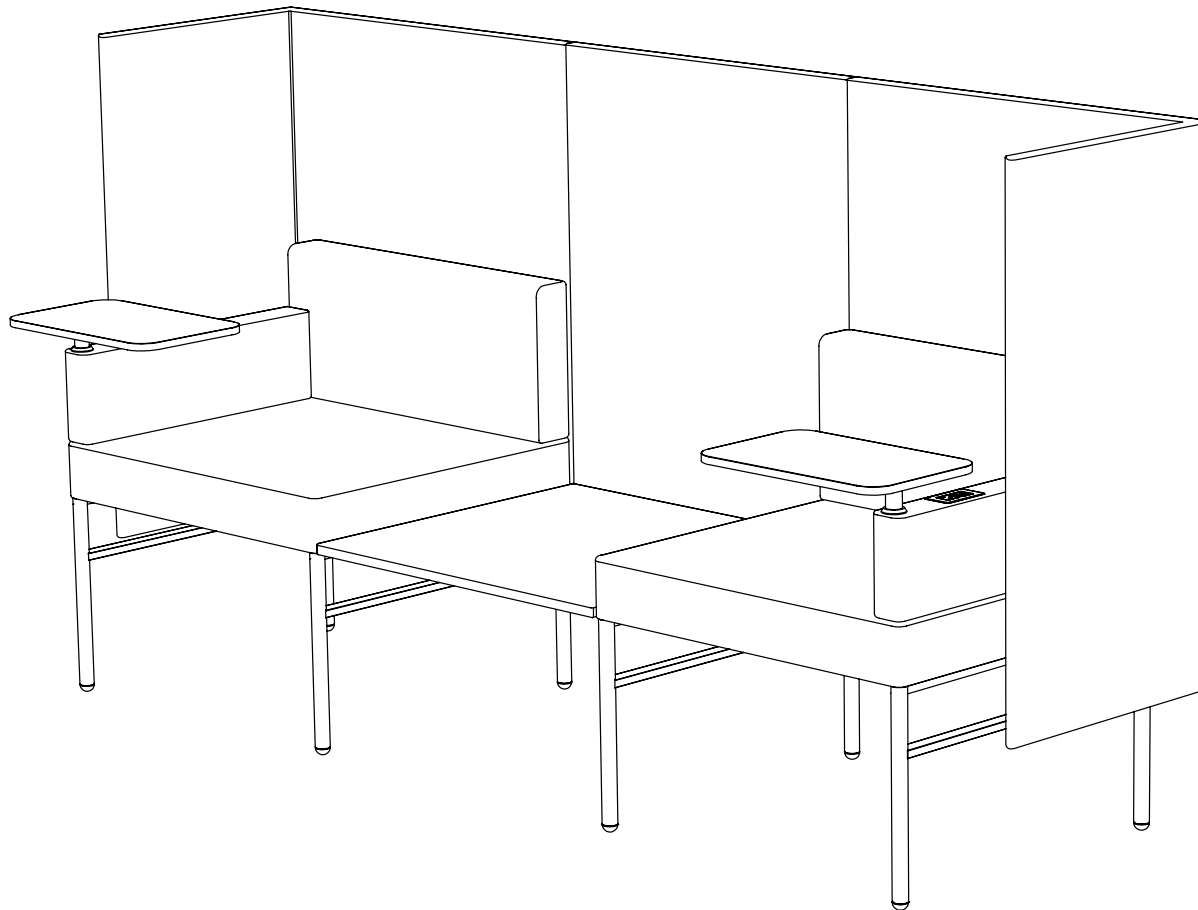

Leit System

LE423

84.5w 25d 45.5h

TUOHY

This drawing is the property of Tuohy Furniture Corporation. Unauthorized reproduction is unlawful. We reserve the sole right to manufacture and distribute any design represented within this document.

Created: 2-8-17 Drawing by: McQ

Revision Date:

All dimensions are nominal