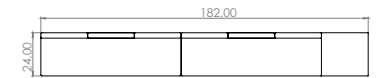

Leit System

LE471

182w 24d 29h

TUOHY

This drawing is the property of Tuohy Furniture Corporation. Unauthorized reproduction is unlawful. We reserve the sole right to manufacture and distribute any design represented within this document.

Created: 2-23-17 Drawing by: McQ

Revision Date:

All dimensions are nominal