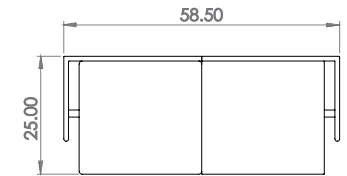

Leit System

LE403

58.5w 25d 24.5h

TUOHY

This drawing is the property of Tuohy Furniture Corporation. Unauthorized reproduction is unlawful. We reserve the sole right to manufacture and distribute any design represented within this document.

Created: 2-8-17 Drawing by: McQ

Revision Date:

All dimensions are nominal