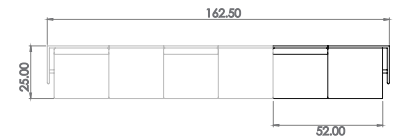

Leit System

LE408

52w 25d 45.5h

TUOHY

This drawing is the property of Tuohy Furniture Corporation. Unauthorized reproduction is unlawful. We reserve the sole right to manufacture and distribute any design represented within this document.

Created: 2-8-17 Drawing by: McQ

Revision Date:

All dimensions are nominal