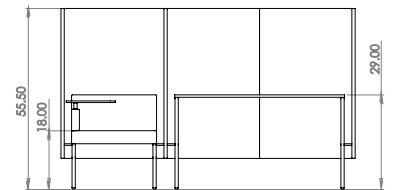

Leit System

LE447

90w 49d 55.5h

TUOHY

This drawing is the property of Tuohy Furniture Corporation. Unauthorized reproduction is unlawful. We reserve the sole right to manufacture and distribute any design represented within this document.

Created: 2-8-17 Drawing by: McQ

Revision Date:

All dimensions are nominal