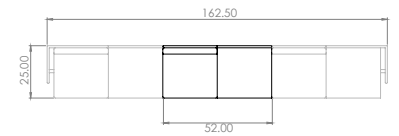

Leit System

LE416

52w 25d 29h

TUOHY

This drawing is the property of Tuohy Furniture Corporation. Unauthorized reproduction is unlawful. We reserve the sole right to manufacture and distribute any design represented within this document.

Created: 2-8-17 Drawing by: McQ

Revision Date:

All dimensions are nominal