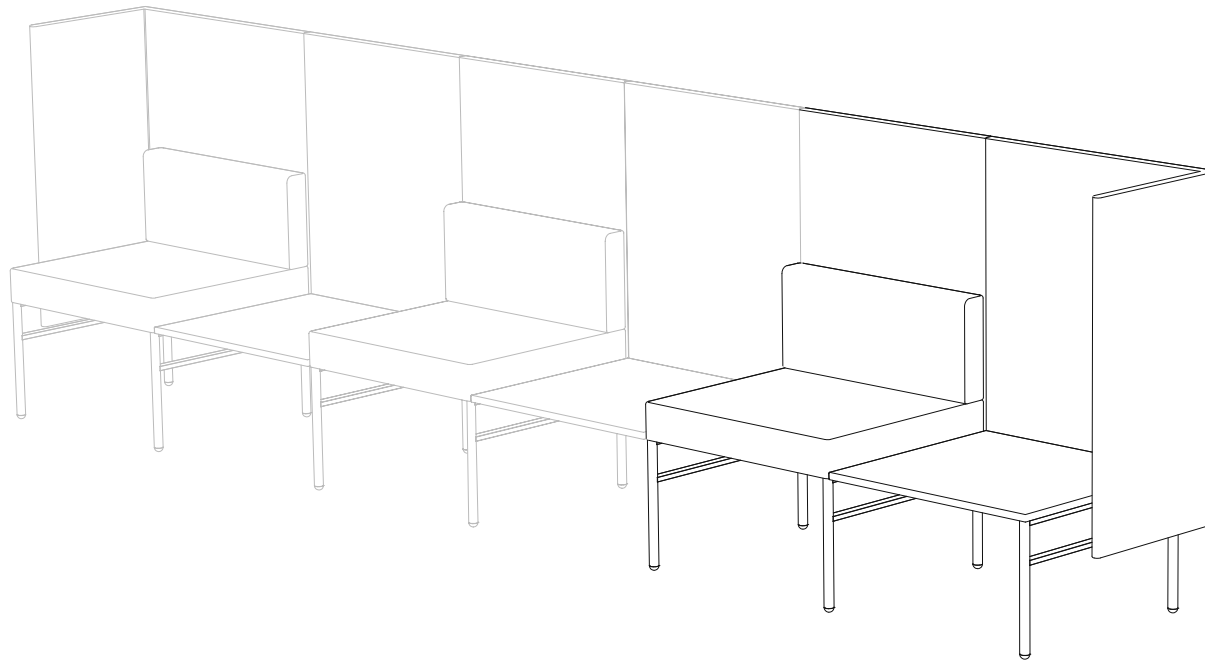

Leit System

LE408

52w 25d 45.5h

TUOHY

This drawing is the property of Tuohy Furniture Corporation. Unauthorized reproduction is unlawful. We reserve the sole right to manufacture and distribute any design represented within this document.

Created: 2-8-17 Drawing by: McQ

Revision Date:

All dimensions are nominal