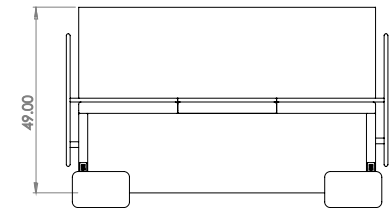

Leit System

LE442

84.5w 49d 45.5h

TUOHY

This drawing is the property of Tuohy Furniture Corporation. Unauthorized reproduction is unlawful. We reserve the sole right to manufacture and distribute any design represented within this document.

Created: 2-8-17   Drawing by: McQ

Revision Date:

All dimensions are nominal