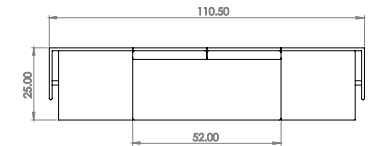

Leit System

LE436

110.5w 25d 45.5h

TUOHY

This drawing is the property of Tuohy Furniture Corporation. Unauthorized reproduction is unlawful. We reserve the sole right to manufacture and distribute any design represented within this document.

Created: 2-8-17   Drawing by: McQ

Revision Date:

All dimensions are nominal