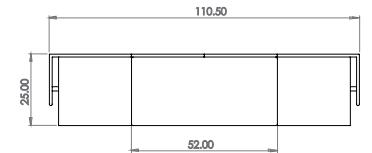

Leit System

LE411

110.5w 25d 55.5h

TUOHY

This drawing is the property of Tuohy Furniture Corporation. Unauthorized reproduction is unlawful. We reserve the sole right to manufacture and distribute any design represented within this document.

Created: 2-8-17   Drawing by: McQ

Revision Date:

All dimensions are nominal