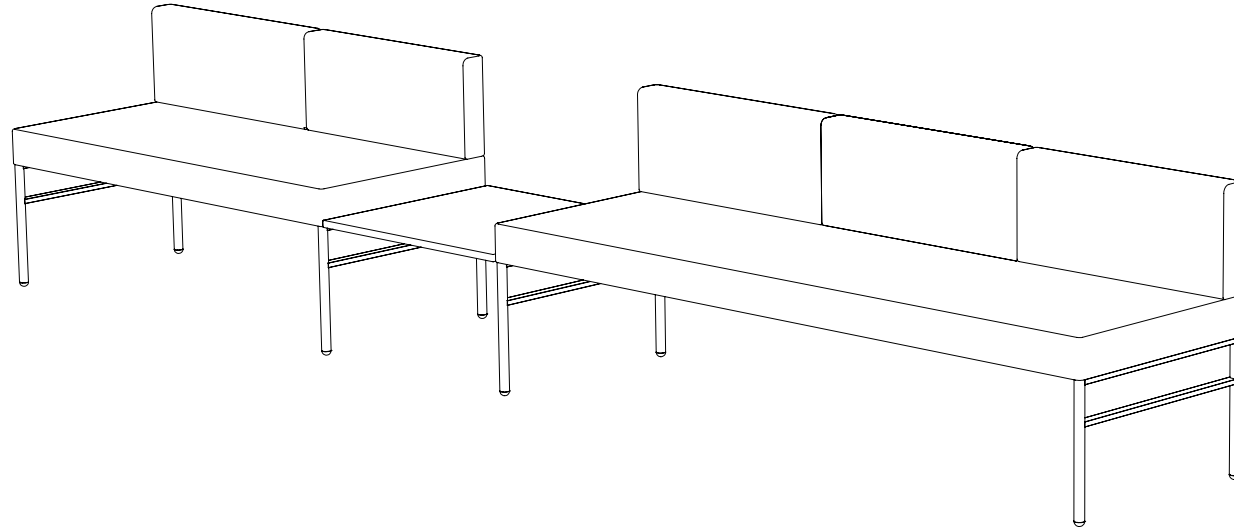

Leit System

LE463

156w 24d 29h

TUOHY

This drawing is the property of Tuohy Furniture Corporation. Unauthorized reproduction is unlawful. We reserve the sole right to manufacture and distribute any design represented within this document.

Created: 2-23-17 Drawing by: McQ

Revision Date:

All dimensions are nominal