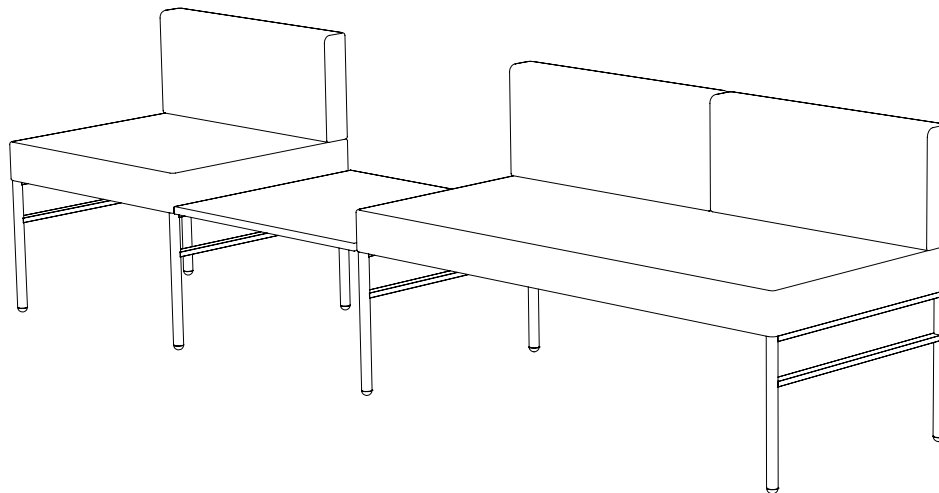

Leit System

LE461

104w 24d 29h

TUOHY

This drawing is the property of Tuohy Furniture Corporation. Unauthorized reproduction is unlawful. We reserve the sole right to manufacture and distribute any design represented within this document.

Created: 2-23-17 Drawing by: McQ

Revision Date:

All dimensions are nominal