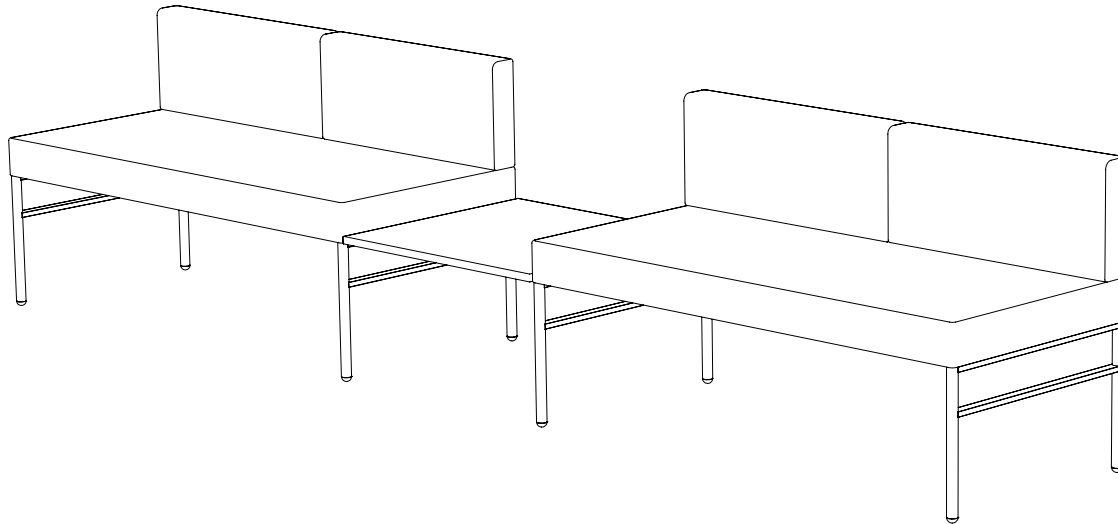

Leit System

LE462

130w 24d 29h

TUOHY

This drawing is the property of Tuohy Furniture Corporation. Unauthorized reproduction is unlawful. We reserve the sole right to manufacture and distribute any design represented within this document.

Created: 2-23-17 Drawing by: McQ

Revision Date:

All dimensions are nominal