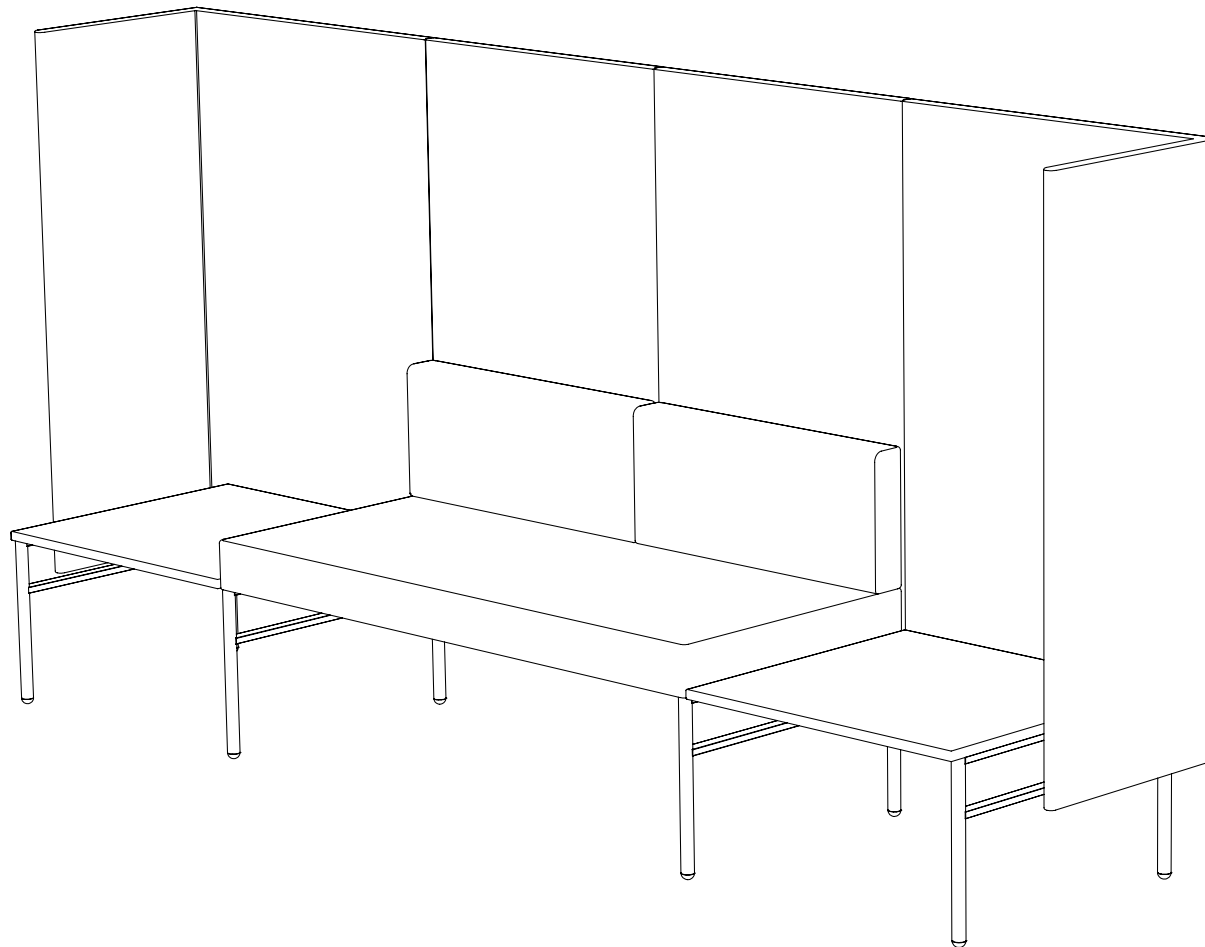

Leit System

LE437

110.5w 25d 55.5h

TUOHY

This drawing is the property of Tuohy Furniture Corporation. Unauthorized reproduction is unlawful. We reserve the sole right to manufacture and distribute any design represented within this document.

Created: 2-8-17 Drawing by: McQ

Revision Date:

All dimensions are nominal