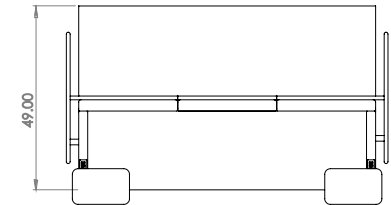

Leit System

LE443

84.5w 49d 55.5h

TUOHY

This drawing is the property of Tuohy Furniture Corporation. Unauthorized reproduction is unlawful. We reserve the sole right to manufacture and distribute any design represented within this document.

Created: 2-8-17   Drawing by: McQ
Revision Date:
All dimensions are nominal