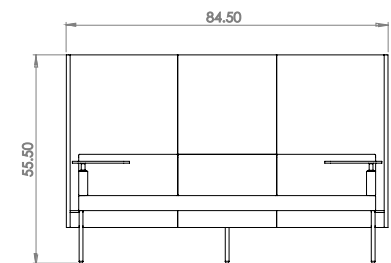

Leit System

LE443

84.5w 49d 55.5h

TUOHY

This drawing is the property of Tuohy Furniture Corporation. Unauthorized reproduction is unlawful. We reserve the sole right to manufacture and distribute any design represented within this document.

Created: 2-8-17   Drawing by: McQ
Revision Date:
All dimensions are nominal