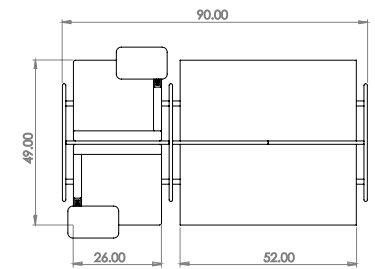

Leit System

LE446

90w 49d 45.5h

TUOHY

This drawing is the property of Tuohy Furniture Corporation. Unauthorized reproduction is unlawful. We reserve the sole right to manufacture and distribute any design represented within this document.

Created: 2-8-17   Drawing by: McQ

Revision Date:

All dimensions are nominal