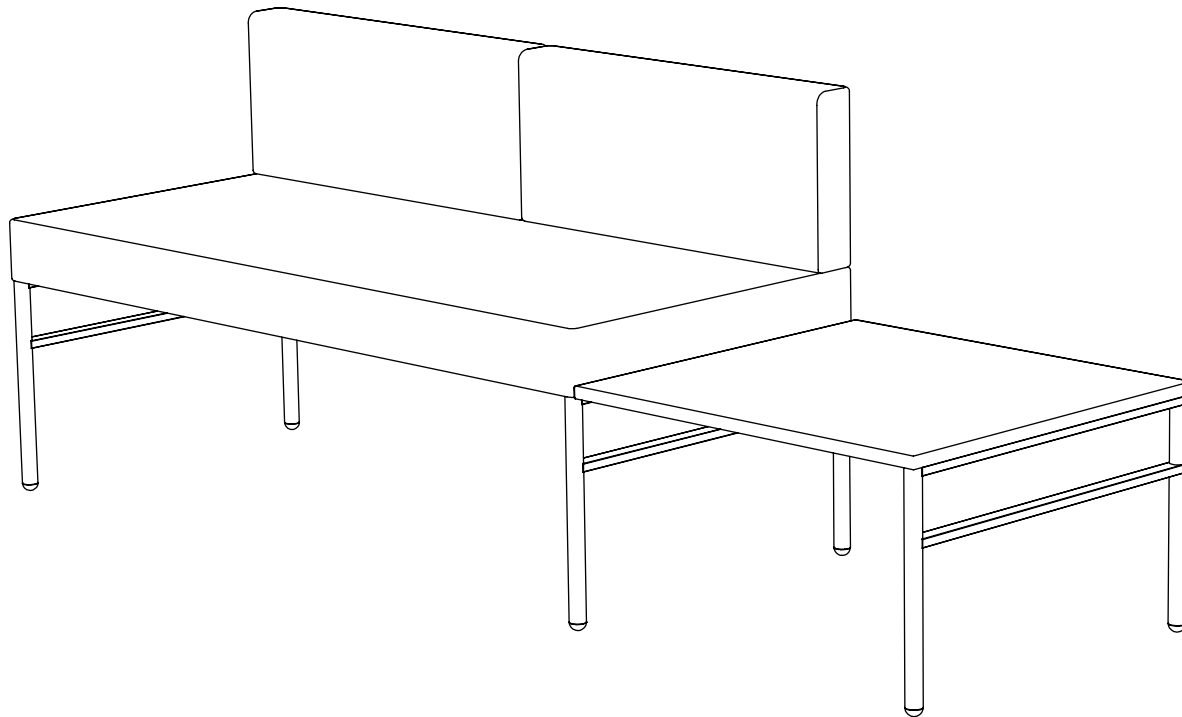

Leit System

LE467

78w 24d 29h

TUOHY

This drawing is the property of Tuohy Furniture Corporation. Unauthorized reproduction is unlawful. We reserve the sole right to manufacture and distribute any design represented within this document.

Created: 2-23-17 Drawing by: McQ

Revision Date:

All dimensions are nominal