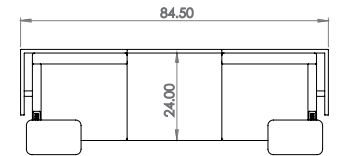

Leit System

LE423

84.5w 25d 45.5h

TUOHY

This drawing is the property of Tuohy Furniture Corporation. Unauthorized reproduction is unlawful. We reserve the sole right to manufacture and distribute any design represented within this document.

Created: 2-8-17 Drawing by: McQ

Revision Date:

All dimensions are nominal