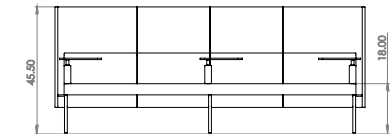

Leit System

LE444