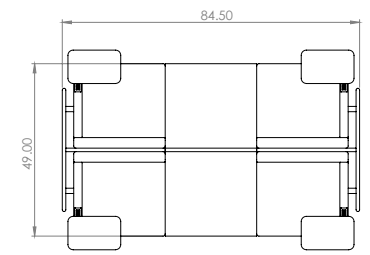

Leit System

LE417

84.5w 49d 55.5h

TUOHY

This drawing is the property of Tuohy Furniture Corporation. Unauthorized reproduction is unlawful. We reserve the sole right to manufacture and distribute any design represented within this document.

Created: 2-8-17   Drawing by: McQ
Revision Date:
All dimensions are nominal