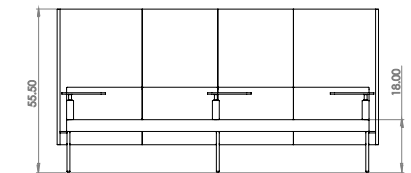

Leit System

LE445

110.5w 49d 55.5h

TUOHY

This drawing is the property of Tuohy Furniture Corporation. Unauthorized reproduction is unlawful. We reserve the sole right to manufacture and distribute any design represented within this document.

Created: 2-8-17   Drawing by: McQ

Revision Date:

All dimensions are nominal