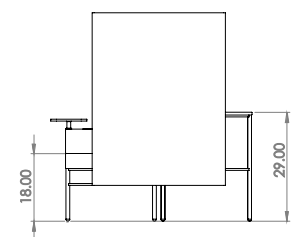

Leit System

LE443

84.5w 49d 55.5h

TUOHY

This drawing is the property of Tuohy Furniture Corporation. Unauthorized reproduction is unlawful. We reserve the sole right to manufacture and distribute any design represented within this document.

Created: 2-8-17   Drawing by: McQ
Revision Date:
All dimensions are nominal