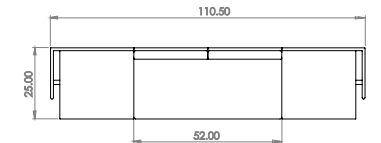

Leit System

LE437

110.5w 25d 55.5h

TUOHY

This drawing is the property of Tuohy Furniture Corporation. Unauthorized reproduction is unlawful. We reserve the sole right to manufacture and distribute any design represented within this document.

Created: 2-8-17 Drawing by: McQ

Revision Date:

All dimensions are nominal