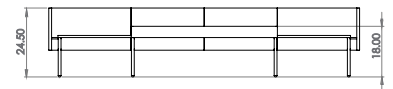

Leit System

LE409

110.5w 25d 24.5h

TUOHY

This drawing is the property of Tuohy Furniture Corporation. Unauthorized reproduction is unlawful. We reserve the sole right to manufacture and distribute any design represented within this document.

Created: 2-8-17   Drawing by: McQ

Revision Date:

All dimensions are nominal