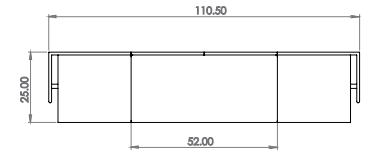

Leit System

LE409

110.5w 25d 24.5h

TUOHY

This drawing is the property of Tuohy Furniture Corporation. Unauthorized reproduction is unlawful. We reserve the sole right to manufacture and distribute any design represented within this document.

Created: 2-8-17   Drawing by: McQ

Revision Date:

All dimensions are nominal