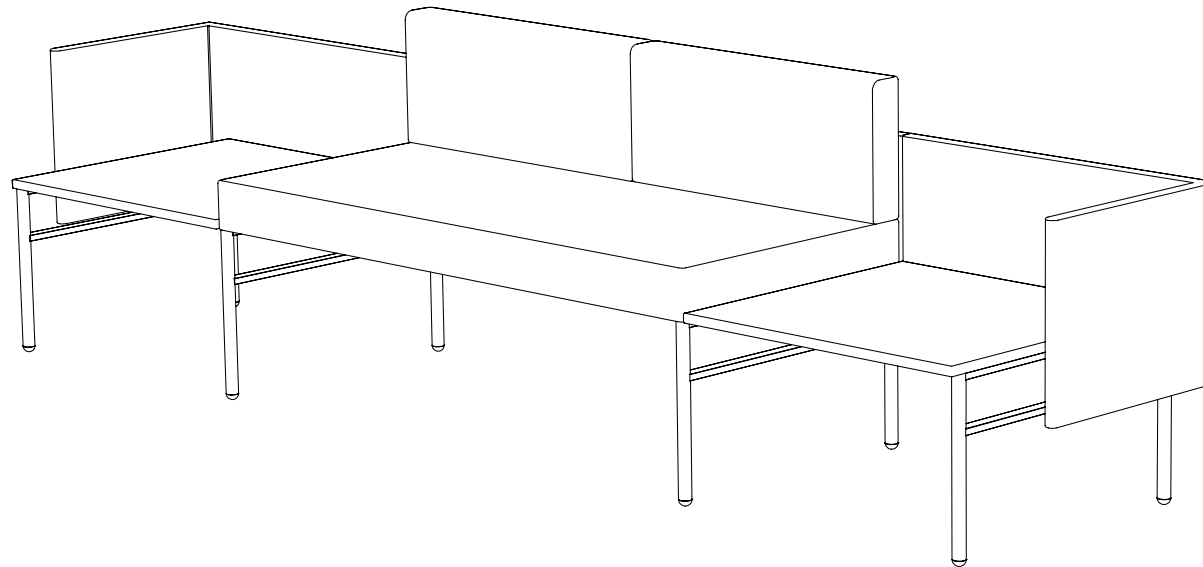

Leit System

LE435

110.5w 25d 29h

TUOHY

This drawing is the property of Tuohy Furniture Corporation. Unauthorized reproduction is unlawful. We reserve the sole right to manufacture and distribute any design represented within this document.

Created: 2-8-17 Drawing by: McQ

Revision Date:

All dimensions are nominal