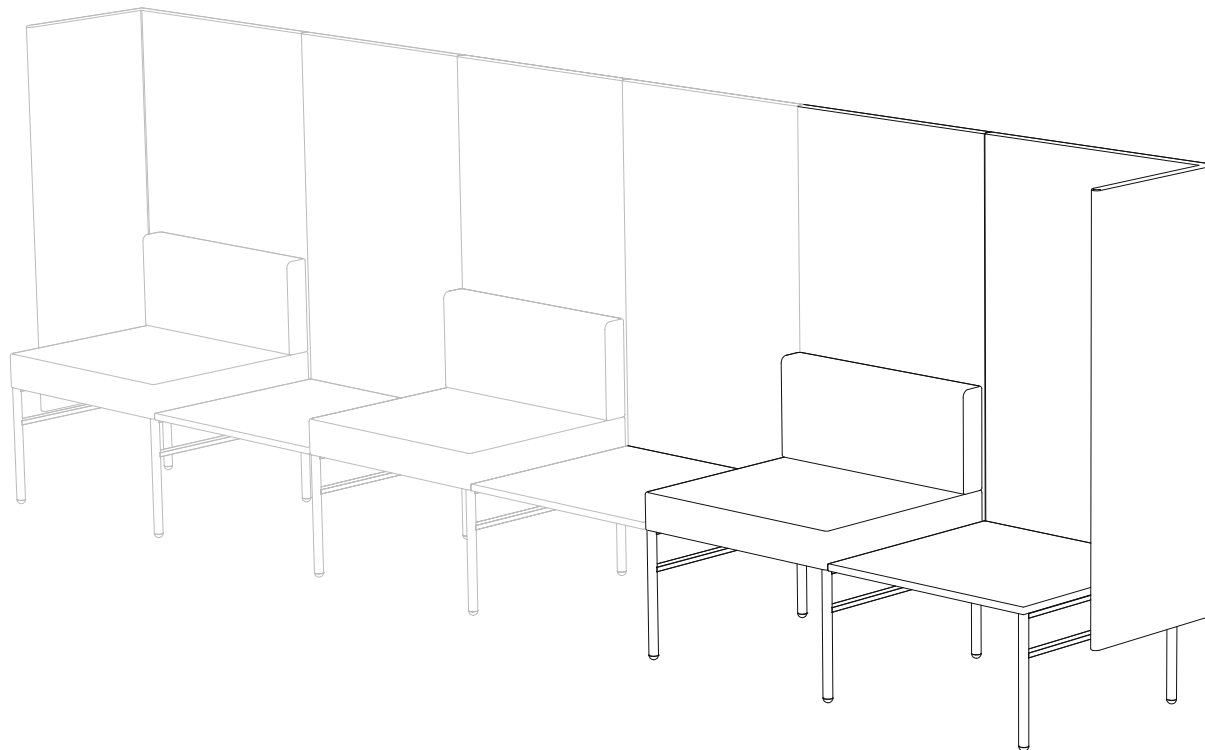

Leit System

LE453

52w 25d 55.5h

TUOHY

This drawing is the property of Tuohy Furniture Corporation. Unauthorized reproduction is unlawful. We reserve the sole right to manufacture and distribute any design represented within this document.

Created: 2-8-17 Drawing by: McQ

Revision Date:

All dimensions are nominal