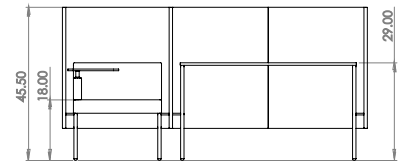

Leit System

LE446

90w 49d 45.5h

TUOHY

This drawing is the property of Tuohy Furniture Corporation. Unauthorized reproduction is unlawful. We reserve the sole right to manufacture and distribute any design represented within this document.

Created: 2-8-17   Drawing by: McQ

Revision Date:

All dimensions are nominal