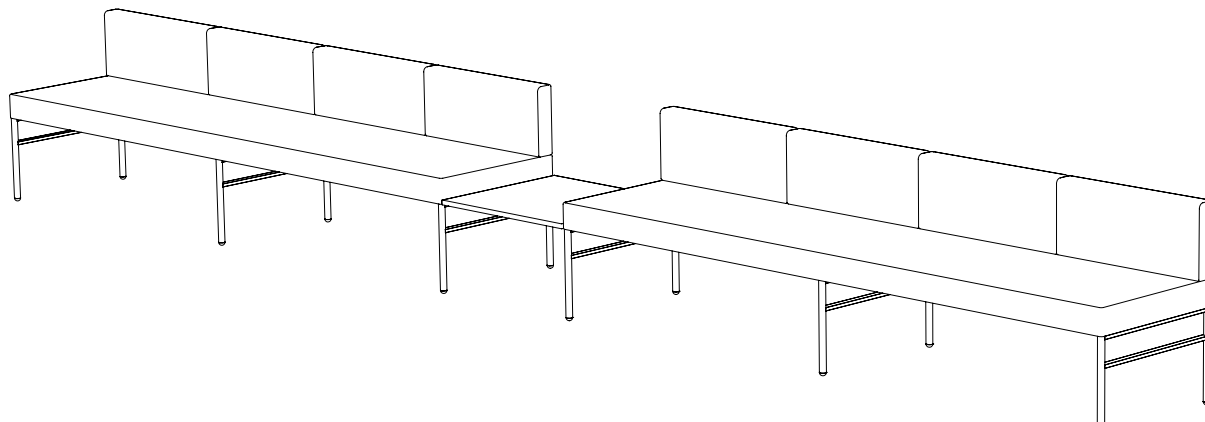

Leit System

LE466

58.5w 24d 55.5h

TUOHY

This drawing is the property of Tuohy Furniture Corporation. Unauthorized reproduction is unlawful. We reserve the sole right to manufacture and distribute any design represented within this document.

Created: 2-8-17 Drawing by: McQ

Revision Date:

All dimensions are nominal