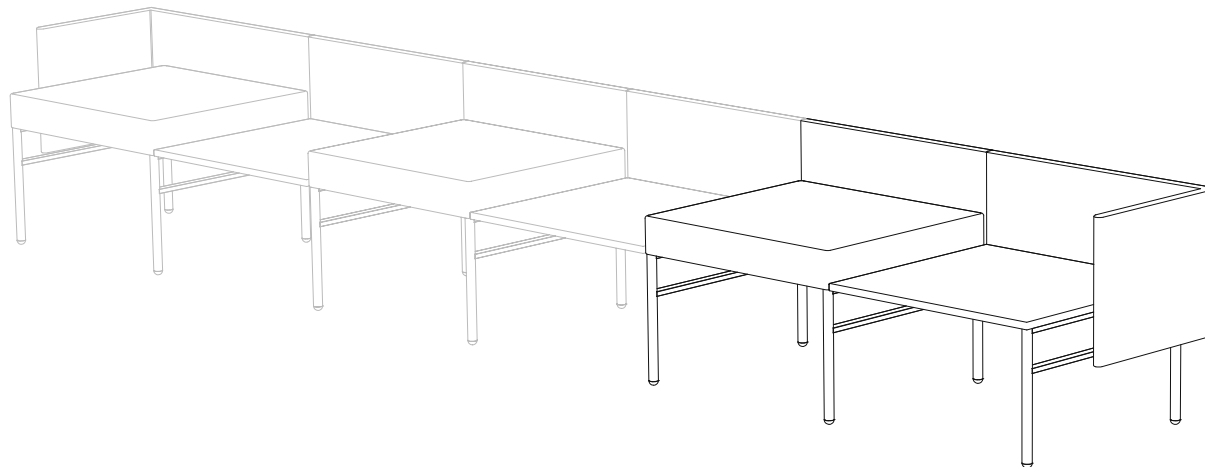

Leit System

LE455

52w 25d 24.5h

This drawing is the property of Tuohy Furniture Corporation. Unauthorized reproduction is unlawful. We reserve the sole right to manufacture and distribute any design represented within this document.

Created: 2-8-17 Drawing by: McQ

Revision Date:

All dimensions are nominal