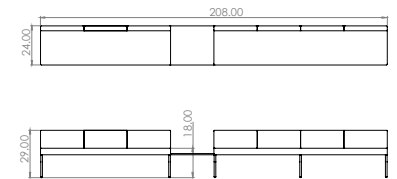

Leit System

LE465

58.5w 24d 55.5h

TUOHY

This drawing is the property of Tuohy Furniture Corporation. Unauthorized reproduction is unlawful. We reserve the sole right to manufacture and distribute any design represented within this document.

Created: 2-8-17 Drawing by: McQ

Revision Date:

All dimensions are nominal