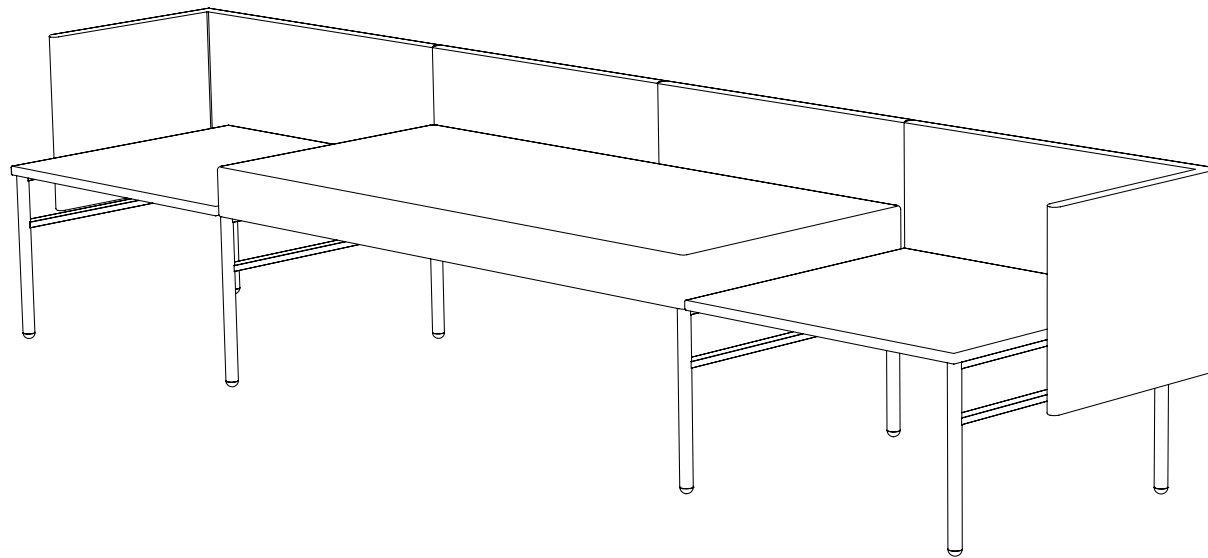

Leit System

LE409

110.5w 25d 24.5h

TUOHY

This drawing is the property of Tuohy Furniture Corporation. Unauthorized reproduction is unlawful. We reserve the sole right to manufacture and distribute any design represented within this document.

Created: 2-8-17   Drawing by: McQ

Revision Date:

All dimensions are nominal