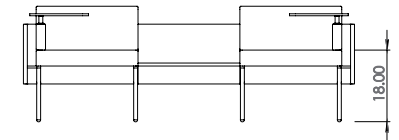

Leit System

LE422

84.5w 25d 29h

TUOHY

This drawing is the property of Tuohy Furniture Corporation. Unauthorized reproduction is unlawful. We reserve the sole right to manufacture and distribute any design represented within this document.

Created: 2-8-17 Drawing by: McQ

Revision Date:

All dimensions are nominal