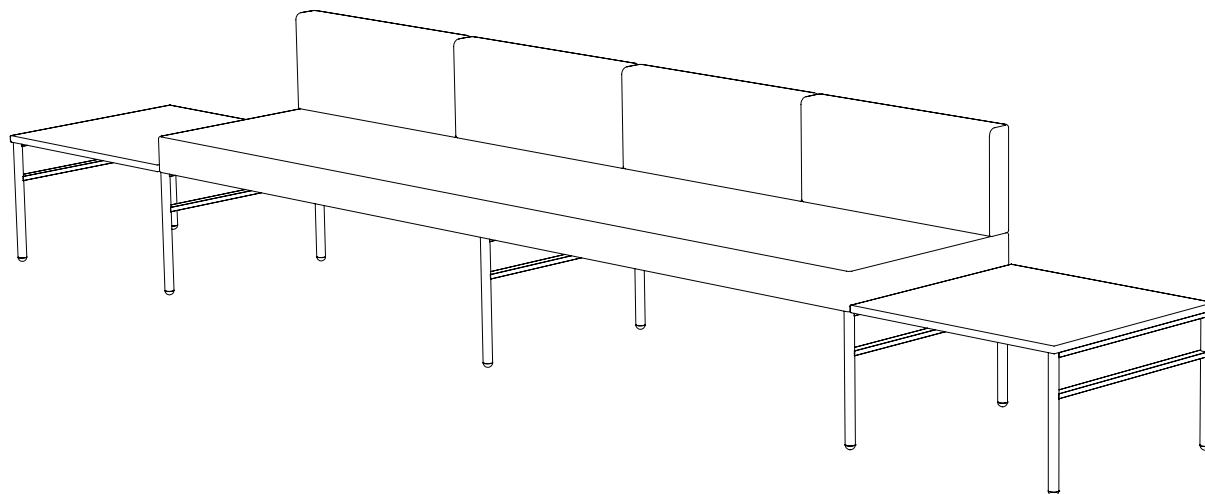

Leit System

LE473

156w 24d 29h

This drawing is the property of Tuohy Furniture Corporation. Unauthorized reproduction is unlawful. We reserve the sole right to manufacture and distribute any design represented within this document.

Created: 2-28-17 Drawing by: McQ

Revision Date:

All dimensions are nominal