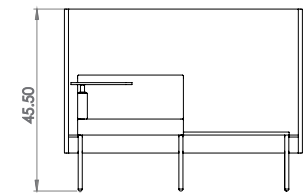

Leit System

LE425

58.5w 49d 45.5h