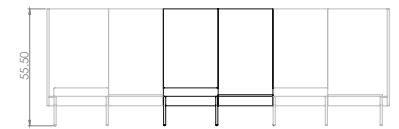

Leit System

LE402

52w 25d 55.5h

TUOHY

This drawing is the property of Tuohy Furniture Corporation. Unauthorized reproduction is unlawful. We reserve the sole right to manufacture and distribute any design represented within this document.

Created: 2-8-17 Drawing by: McQ

Revision Date:

All dimensions are nominal