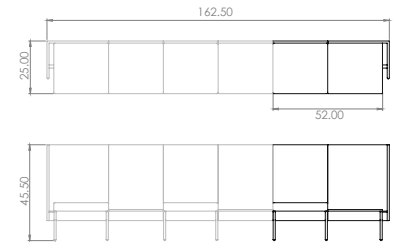

Leit System

LE457

52w 25d 45.5h

TUOHY

This drawing is the property of Tuohy Furniture Corporation. Unauthorized reproduction is unlawful. We reserve the sole right to manufacture and distribute any design represented within this document.

Created: 2-8-17 Drawing by: McQ

Revision Date:

All dimensions are nominal