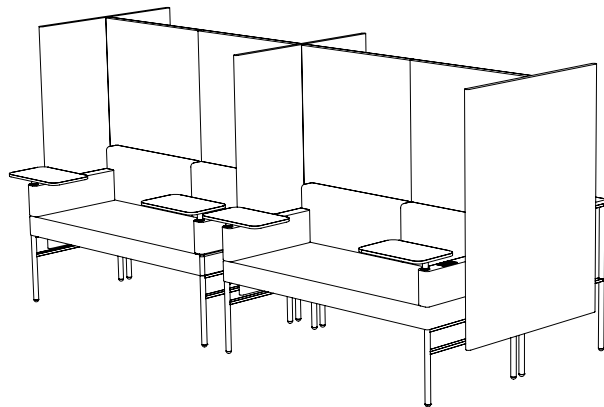

Leit System

LE431

116w 49d 45.5h

TUOHY

This drawing is the property of Tuohy Furniture Corporation. Unauthorized reproduction is unlawful. We reserve the sole right to manufacture and distribute any design represented within this document.

Created: 2-8-17   Drawing by: McQ

Revision Date:

All dimensions are nominal