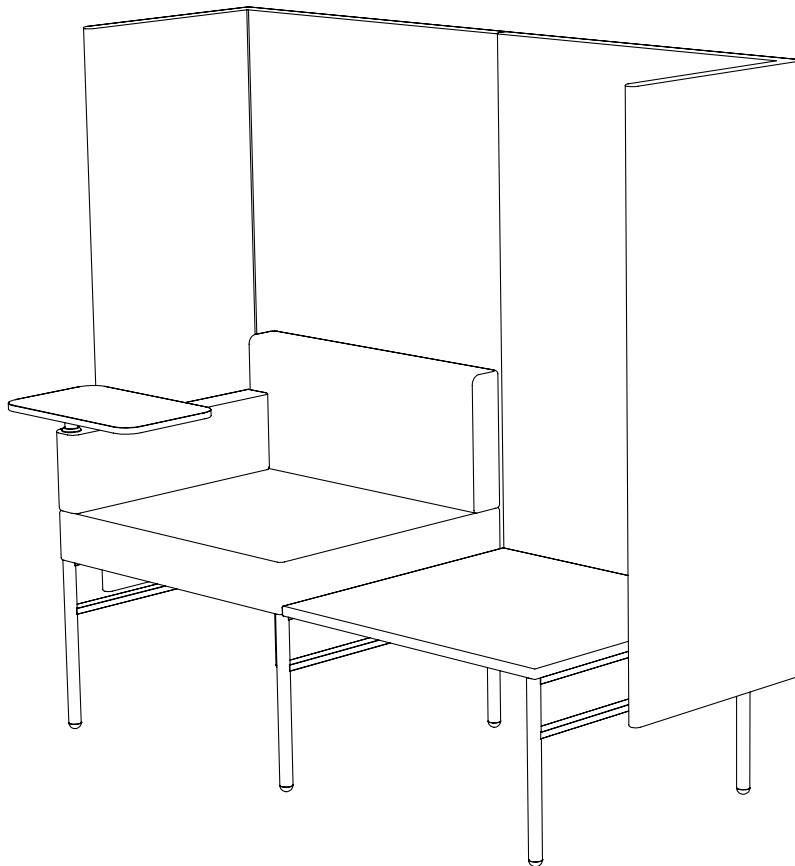

Leit System

LE421

58.5w 25d 55.5h

TUOHY

This drawing is the property of Tuohy Furniture Corporation. Unauthorized reproduction is unlawful. We reserve the sole right to manufacture and distribute any design represented within this document.

Created: 2-8-17 Drawing by: McQ

Revision Date:

All dimensions are nominal