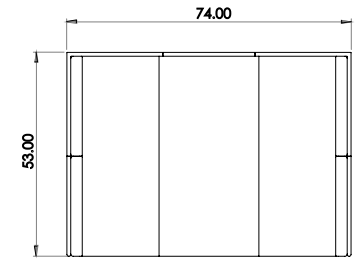

Leit System

LE428

74w 53d 55.5h

TUOHY

This drawing is the property of Tuohy Furniture Corporation. Unauthorized reproduction is unlawful. We reserve the sole right to manufacture and distribute any design represented within this document.

Created: 2-8-17 Drawing by: McQ

Revision Date:

All dimensions are nominal