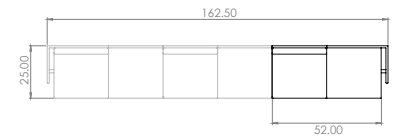

Leit System

LE449

52w 25d 29h

TUOHY

This drawing is the property of Tuohy Furniture Corporation. Unauthorized reproduction is unlawful. We reserve the sole right to manufacture and distribute any design represented within this document.

Created: 2-8-17 Drawing by: McQ

Revision Date:

All dimensions are nominal