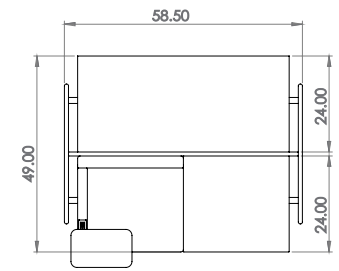

Leit System

LE425

58.5w 49d 45.5h

This drawing is the property of Tuohy Furniture Corporation. Unauthorized reproduction is unlawful. We reserve the sole right to manufacture and distribute any design represented within this document.

Created: 2-8-17 Drawing by: McQ

Revision Date:

All dimensions are nominal