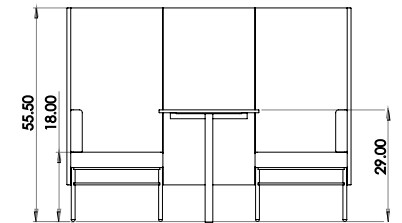

Leit System

LE428

74w 53d 55.5h

TUOHY

This drawing is the property of Tuohy Furniture Corporation. Unauthorized reproduction is unlawful. We reserve the sole right to manufacture and distribute any design represented within this document.

Created: 2-8-17 Drawing by: McQ

Revision Date:

All dimensions are nominal