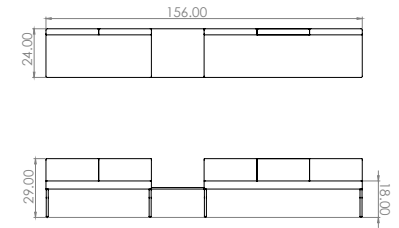

Leit System

LE463

156w 24d 29h

TUOHY

This drawing is the property of Tuohy Furniture Corporation. Unauthorized reproduction is unlawful. We reserve the sole right to manufacture and distribute any design represented within this document.

Created: 2-23-17 Drawing by: McQ

Revision Date:

All dimensions are nominal