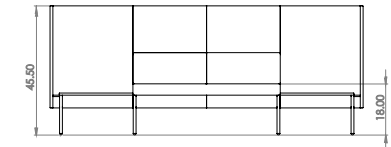

Leit System

LE438

110.5w 49d 45.5h

TUOHY

This drawing is the property of Tuohy Furniture Corporation. Unauthorized reproduction is unlawful. We reserve the sole right to manufacture and distribute any design represented within this document.

Created: 2-8-17 Drawing by: McQ

Revision Date:

All dimensions are nominal