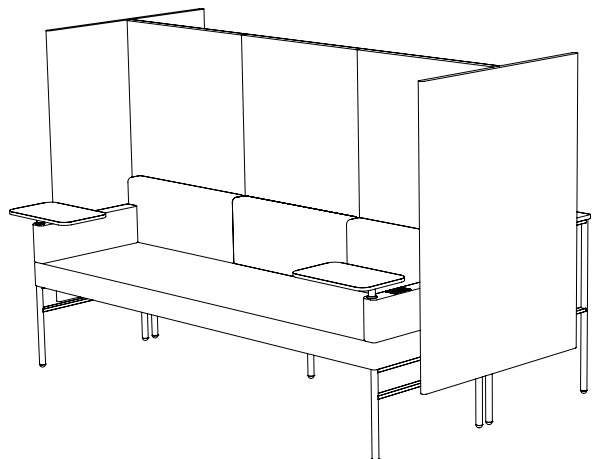

Leit System

LE443

84.5w 49d 55.5h

TUOHY

This drawing is the property of Tuohy Furniture Corporation. Unauthorized reproduction is unlawful. We reserve the sole right to manufacture and distribute any design represented within this document.

Created: 2-8-17   Drawing by: McQ
Revision Date:
All dimensions are nominal