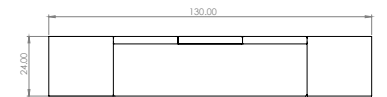

Leit System

LE472

130w 24d 29h

TUOHY

This drawing is the property of Tuohy Furniture Corporation. Unauthorized reproduction is unlawful. We reserve the sole right to manufacture and distribute any design represented within this document.

Created: 2-28-17   Drawing by: McQ

Revision Date:

All dimensions are nominal