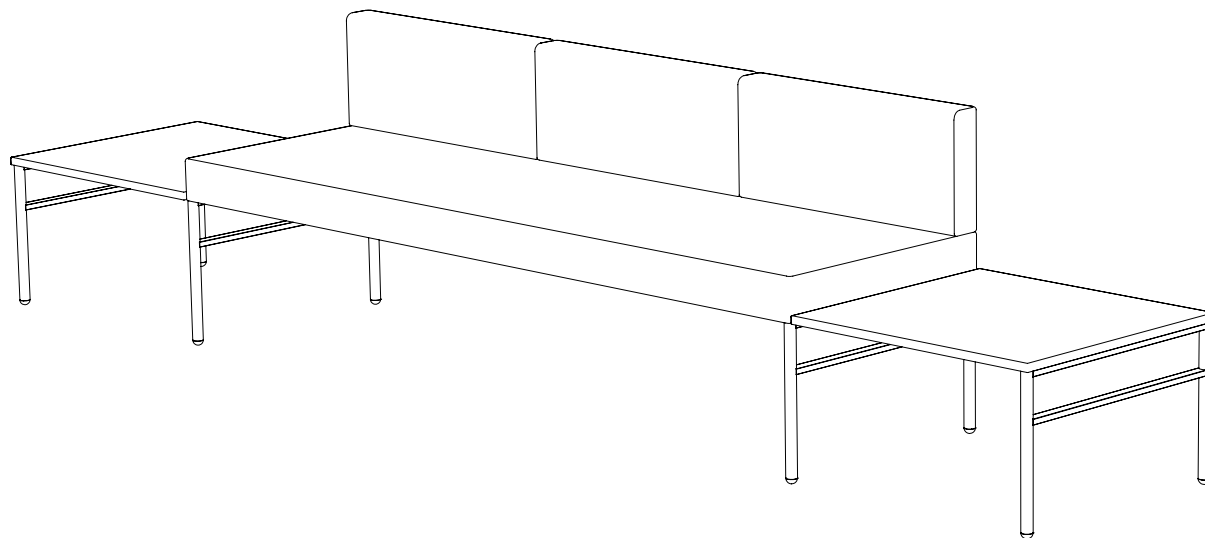

Leit System

LE472

130w 24d 29h

TUOHY

This drawing is the property of Tuohy Furniture Corporation. Unauthorized reproduction is unlawful. We reserve the sole right to manufacture and distribute any design represented within this document.

Created: 2-28-17   Drawing by: McQ

Revision Date:

All dimensions are nominal