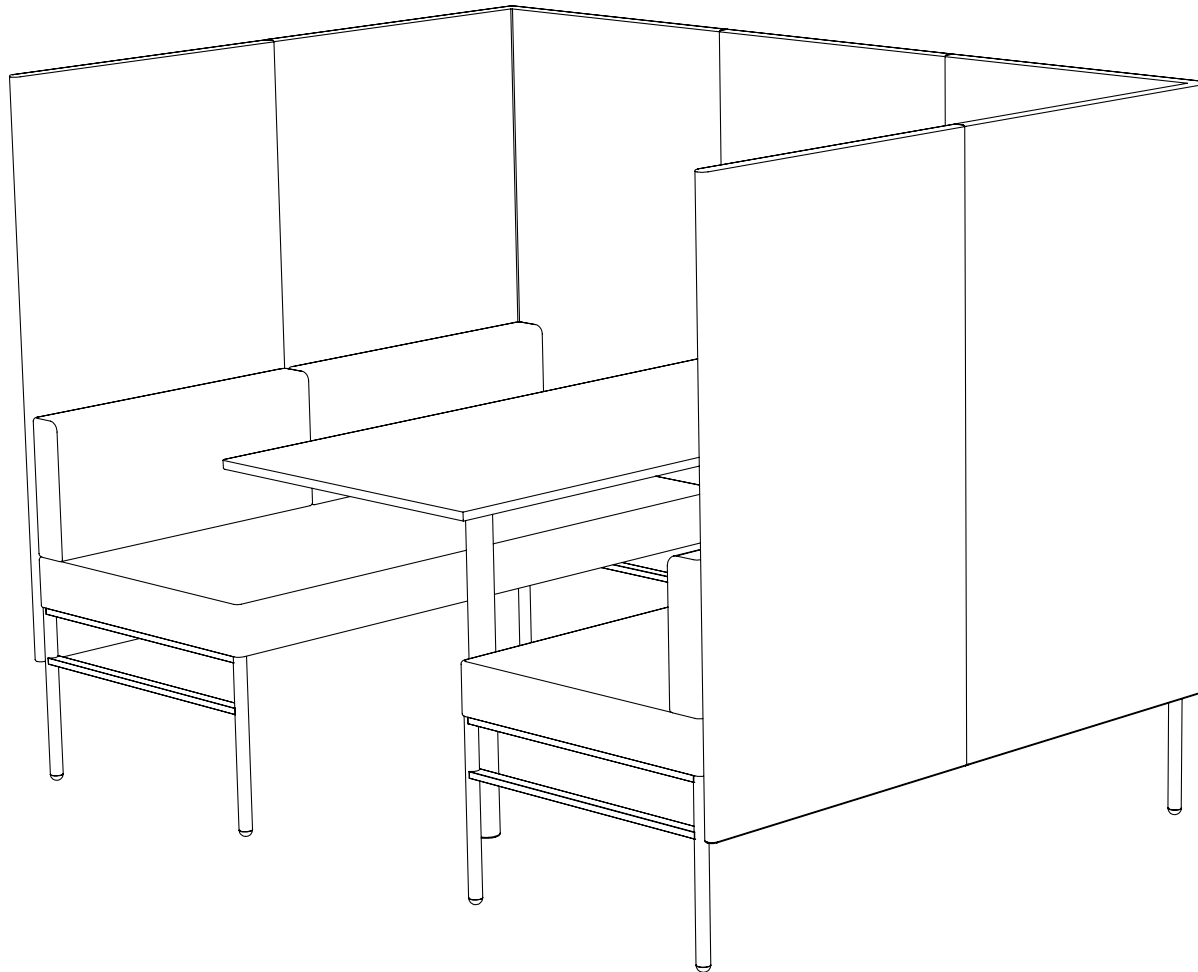

Leit System

LE428

74w 53d 55.5h

TUOHY

This drawing is the property of Tuohy Furniture Corporation. Unauthorized reproduction is unlawful. We reserve the sole right to manufacture and distribute any design represented within this document.

Created: 2-8-17 Drawing by: McQ

Revision Date:

All dimensions are nominal