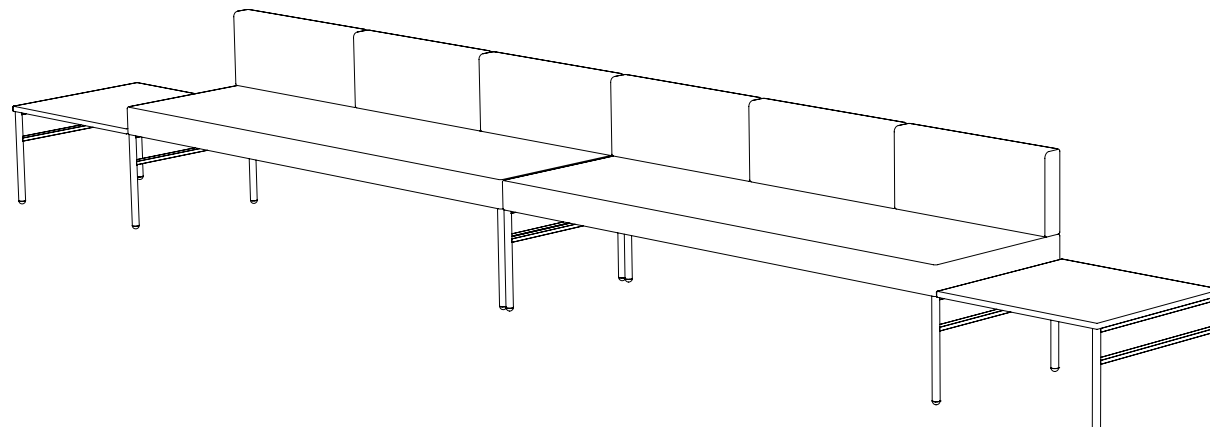

Leit System

LE475

208w 24d 29h

TUOHY

This drawing is the property of Tuohy Furniture Corporation. Unauthorized reproduction is unlawful. We reserve the sole right to manufacture and distribute any design represented within this document.

Created: 2-28-17 Drawing by: McQ

Revision Date:

All dimensions are nominal