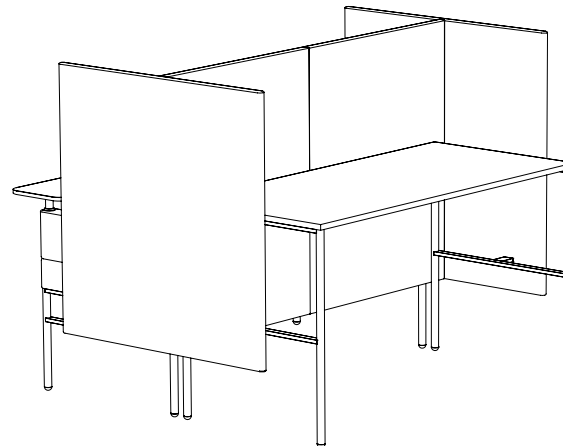

Leit System

LE429

58.5w 49d 45.5h

TUOHY

This drawing is the property of Tuohy Furniture Corporation. Unauthorized reproduction is unlawful. We reserve the sole right to manufacture and distribute any design represented within this document.

Created: 2-8-17   Drawing by: McQ

Revision Date:

All dimensions are nominal