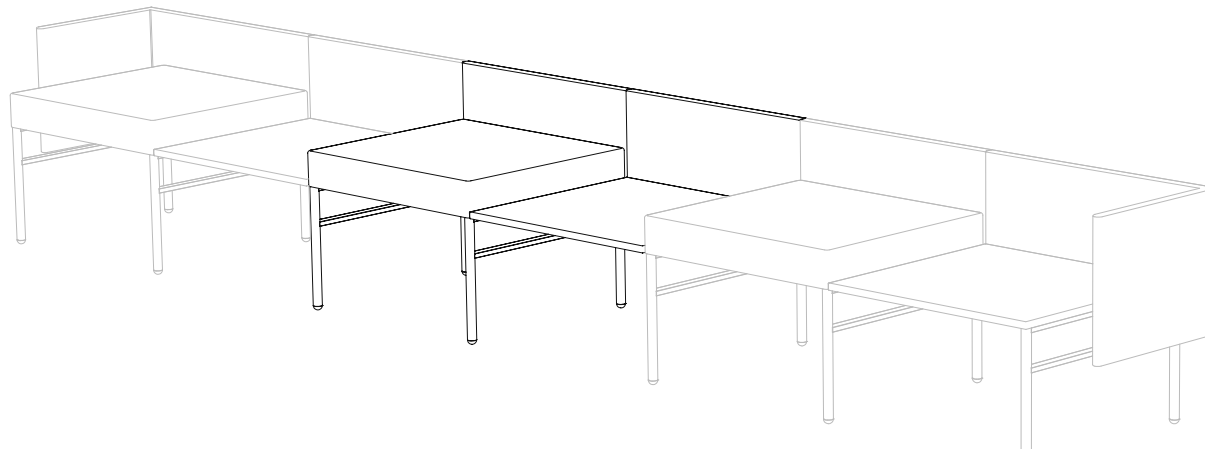

Leit System

LE400

52w 25d 24.5h

TUOHY

This drawing is the property of Tuohy Furniture Corporation. Unauthorized reproduction is unlawful. We reserve the sole right to manufacture and distribute any design represented within this document.

Created: 2-8-17 Drawing by: McQ

Revision Date:

All dimensions are nominal