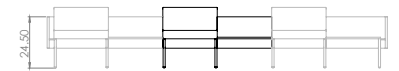

Leit System

LE416

52w 25d 29h

TUOHY

This drawing is the property of Tuohy Furniture Corporation. Unauthorized reproduction is unlawful. We reserve the sole right to manufacture and distribute any design represented within this document.

Created: 2-8-17 Drawing by: McQ

Revision Date:

All dimensions are nominal