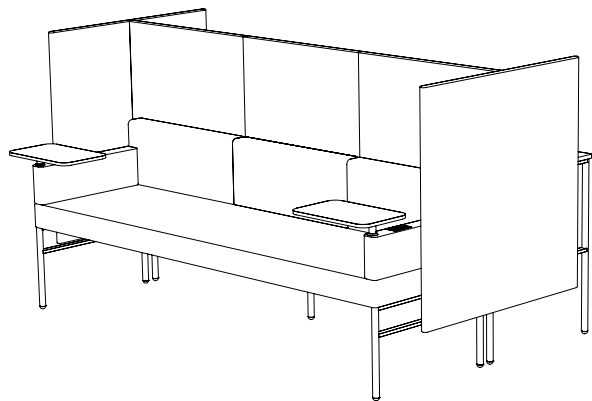

Leit System

LE442

84.5w 49d 45.5h

TUOHY

This drawing is the property of Tuohy Furniture Corporation. Unauthorized reproduction is unlawful. We reserve the sole right to manufacture and distribute any design represented within this document.

Created: 2-8-17   Drawing by: McQ

Revision Date:

All dimensions are nominal