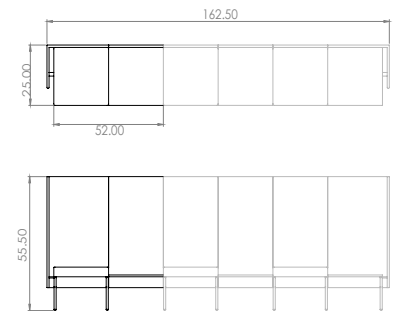

Leit System

LE458

52w 25d 55.5h

TUOHY

This drawing is the property of Tuohy Furniture Corporation. Unauthorized reproduction is unlawful. We reserve the sole right to manufacture and distribute any design represented within this document.

Created: 2-8-17 Drawing by: McQ

Revision Date:

All dimensions are nominal