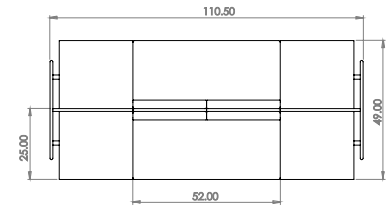

Leit System

LE438

110.5w 49d 45.5h

TUOHY

This drawing is the property of Tuohy Furniture Corporation. Unauthorized reproduction is unlawful. We reserve the sole right to manufacture and distribute any design represented within this document.

Created: 2-8-17 Drawing by: McQ

Revision Date:

All dimensions are nominal