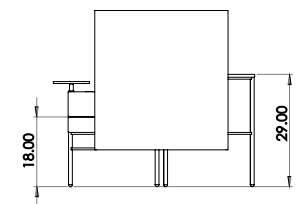

Leit System

LE429

58.5w 49d 45.5h

TUOHY

This drawing is the property of Tuohy Furniture Corporation. Unauthorized reproduction is unlawful. We reserve the sole right to manufacture and distribute any design represented within this document.

Created: 2-8-17   Drawing by: McQ

Revision Date:

All dimensions are nominal