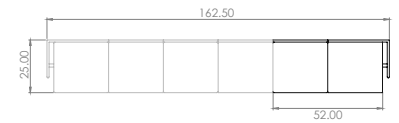

Leit System

LE455