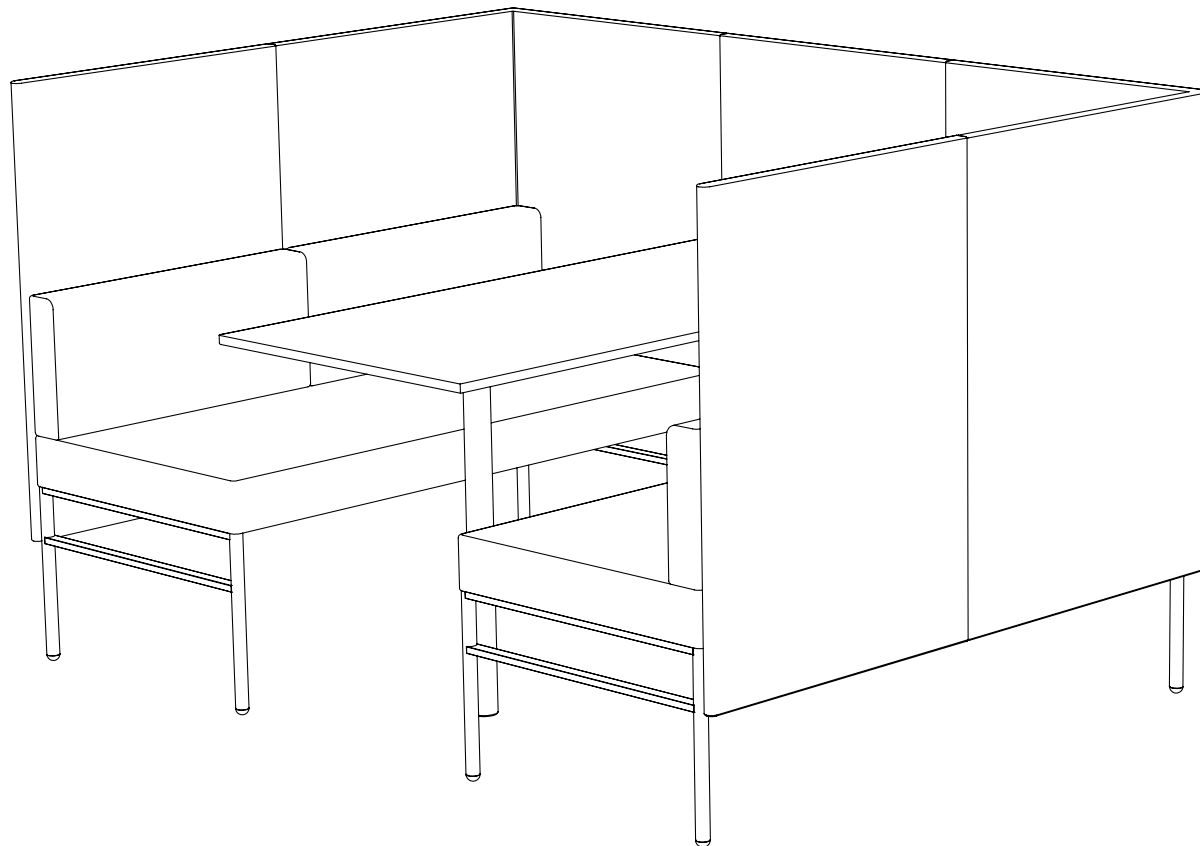

Leit System

LE427

74w 53d 45.5h

TUOHY

This drawing is the property of Tuohy Furniture Corporation. Unauthorized reproduction is unlawful. We reserve the sole right to manufacture and distribute any design represented within this document.

Created: 2-8-17 Drawing by: McQ

Revision Date:

All dimensions are nominal