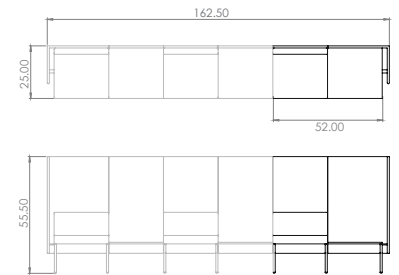

Leit System

LE453

52w 25d 55.5h

TUOHY

This drawing is the property of Tuohy Furniture Corporation. Unauthorized reproduction is unlawful. We reserve the sole right to manufacture and distribute any design represented within this document.

Created: 2-8-17 Drawing by: McQ

Revision Date:

All dimensions are nominal