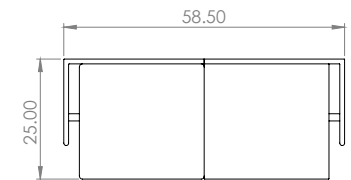

Leit System

LE404

58.5w 25d 45.5h

TUOHY

This drawing is the property of Tuohy Furniture Corporation. Unauthorized reproduction is unlawful. We reserve the sole right to manufacture and distribute any design represented within this document.

Created: 2-8-17 Drawing by: McQ

Revision Date: 3-17-17

All dimensions are nominal