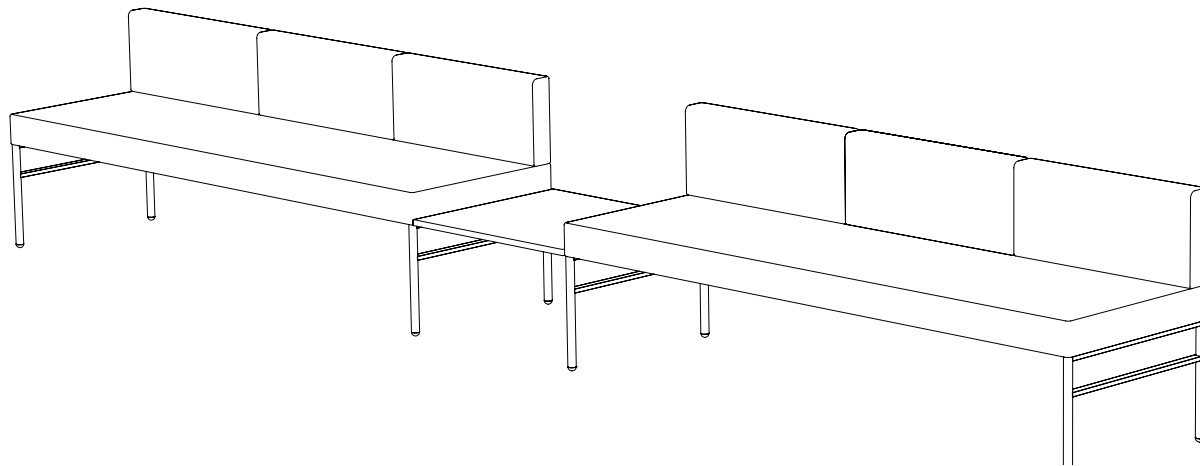

Leit System

LE464

58.5w 24d 55.5h

TUOHY

This drawing is the property of Tuohy Furniture Corporation. Unauthorized reproduction is unlawful. We reserve the sole right to manufacture and distribute any design represented within this document.

Created: 2-8-17 Drawing by: McQ

Revision Date:

All dimensions are nominal