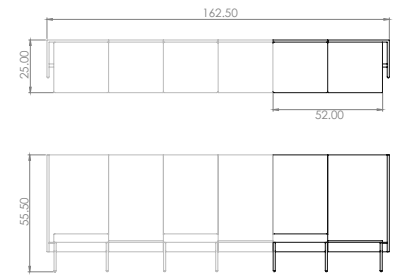

Leit System

LE459

52w 25d 55.5h

TUOHY

This drawing is the property of Tuohy Furniture Corporation. Unauthorized reproduction is unlawful. We reserve the sole right to manufacture and distribute any design represented within this document.

Created: 2-8-17 Drawing by: McQ

Revision Date:

All dimensions are nominal