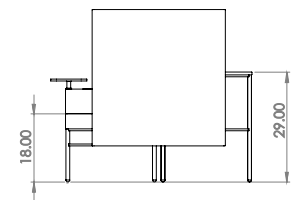

Leit System

LE442

84.5w 49d 45.5h

TUOHY

This drawing is the property of Tuohy Furniture Corporation. Unauthorized reproduction is unlawful. We reserve the sole right to manufacture and distribute any design represented within this document.

Created: 2-8-17   Drawing by: McQ

Revision Date:

All dimensions are nominal