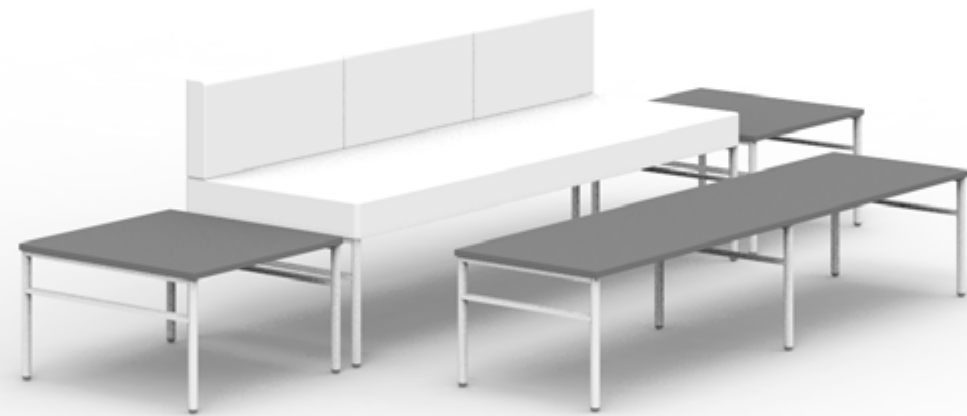

TUOHY

Leit System
LE138 | LE203 | LE208