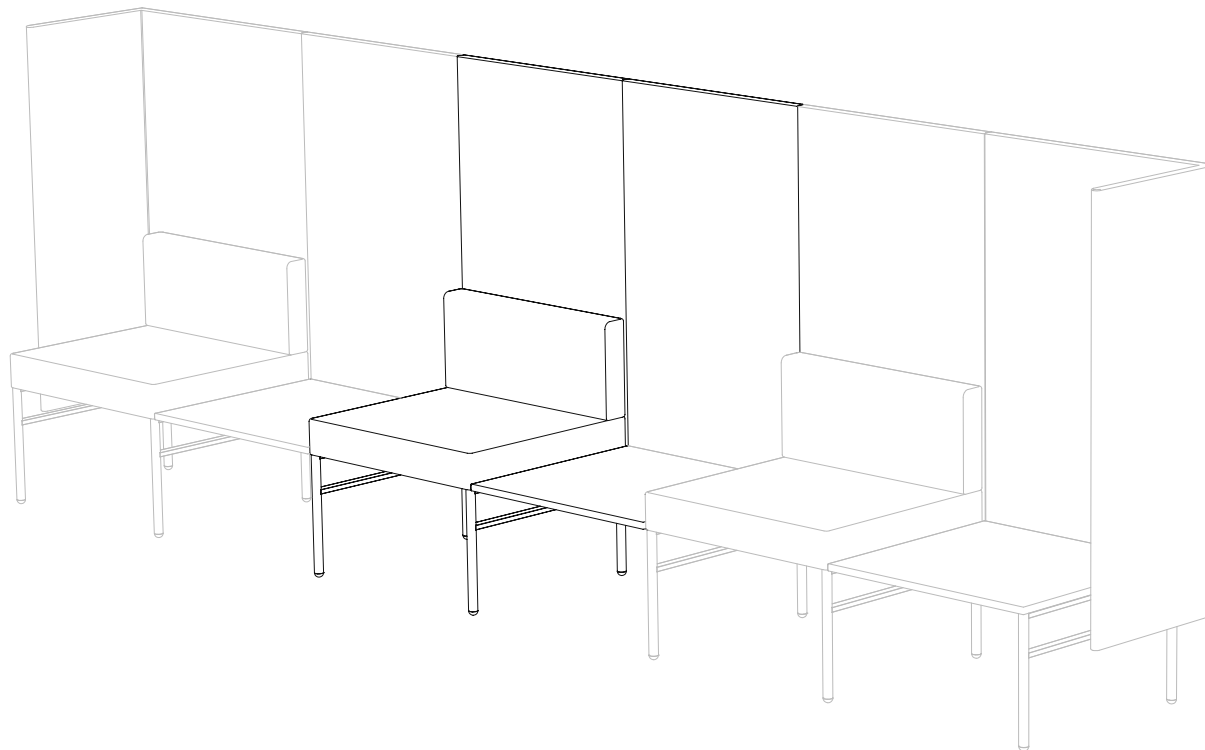

Leit System

LE418

52w 25d 55.5h

TUOHY

This drawing is the property of Tuohy Furniture Corporation. Unauthorized reproduction is unlawful. We reserve the sole right to manufacture and distribute any design represented within this document.

Created: 2-8-17 Drawing by: McQ

Revision Date:

All dimensions are nominal