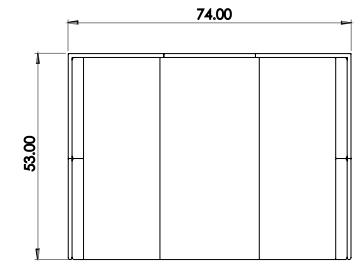

Leit System

LE427

74w 53d 45.5h

TUOHY

This drawing is the property of Tuohy Furniture Corporation. Unauthorized reproduction is unlawful. We reserve the sole right to manufacture and distribute any design represented within this document.

Created: 2-8-17 Drawing by: McQ

Revision Date:

All dimensions are nominal