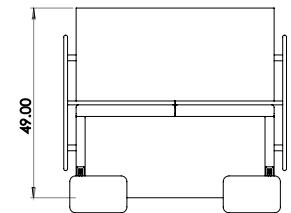

Leit System

LE429

58.5w 49d 45.5h

TUOHY

This drawing is the property of Tuohy Furniture Corporation. Unauthorized reproduction is unlawful. We reserve the sole right to manufacture and distribute any design represented within this document.

Created: 2-8-17   Drawing by: McQ

Revision Date:

All dimensions are nominal