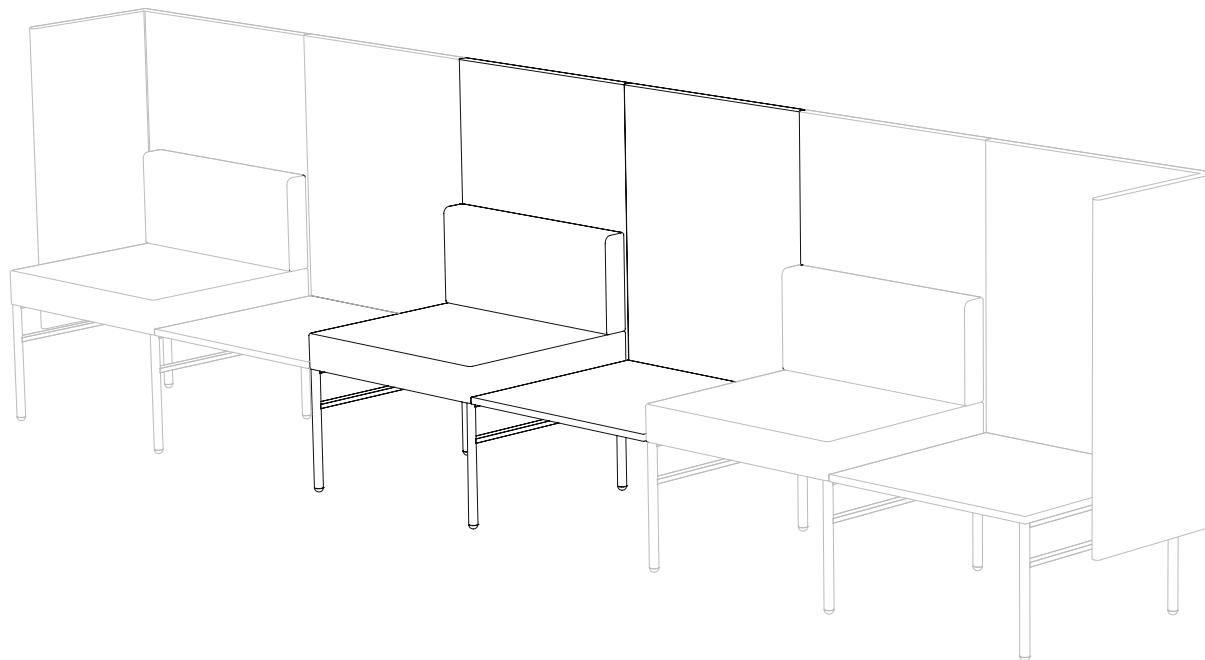

Leit System

LE406

52w 25d 45.5h

TUOHY

This drawing is the property of Tuohy Furniture Corporation. Unauthorized reproduction is unlawful. We reserve the sole right to manufacture and distribute any design represented within this document.

Created: 2-8-17 Drawing by: McQ

Revision Date:

All dimensions are nominal