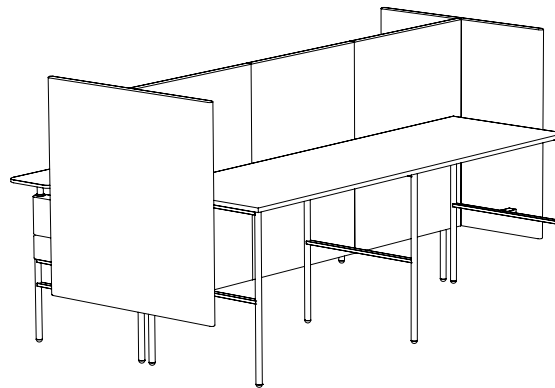

Leit System

LE442

84.5w 49d 45.5h

TUOHY

This drawing is the property of Tuohy Furniture Corporation. Unauthorized reproduction is unlawful. We reserve the sole right to manufacture and distribute any design represented within this document.

Created: 2-8-17   Drawing by: McQ

Revision Date:

All dimensions are nominal