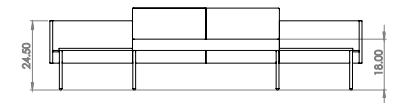

Leit System

LE435

110.5w 25d 29h

TUOHY

This drawing is the property of Tuohy Furniture Corporation. Unauthorized reproduction is unlawful. We reserve the sole right to manufacture and distribute any design represented within this document.

Created: 2-8-17 Drawing by: McQ

Revision Date:

All dimensions are nominal