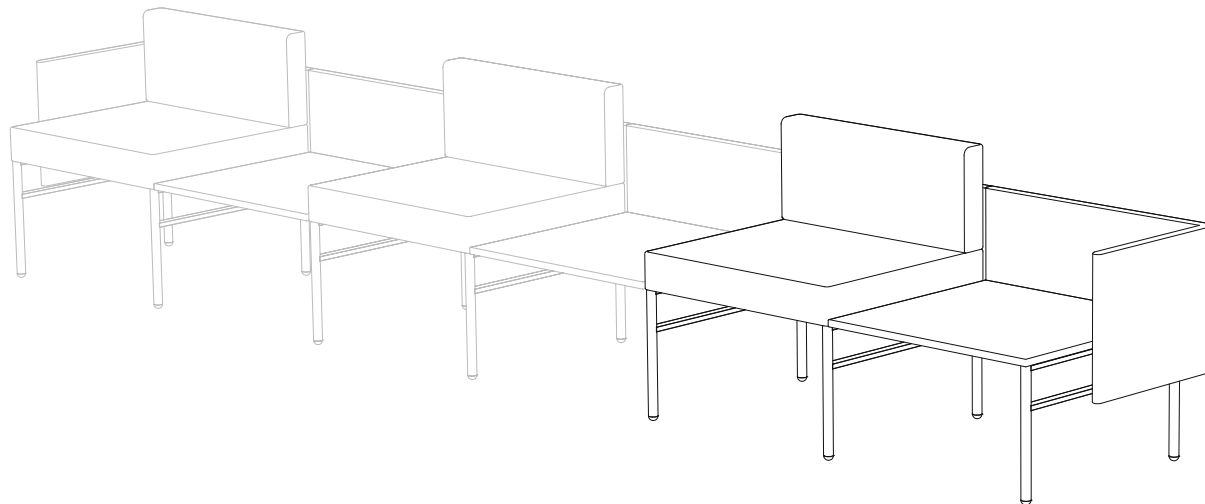

Leit System

LE449

52w 25d 29h

TUOHY

This drawing is the property of Tuohy Furniture Corporation. Unauthorized reproduction is unlawful. We reserve the sole right to manufacture and distribute any design represented within this document.

Created: 2-8-17 Drawing by: McQ

Revision Date:

All dimensions are nominal