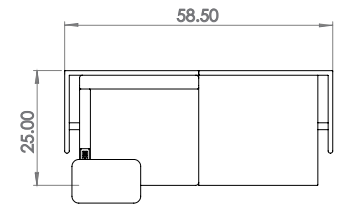

Leit System

LE421

58.5w 25d 55.5h

TUOHY

This drawing is the property of Tuohy Furniture Corporation. Unauthorized reproduction is unlawful. We reserve the sole right to manufacture and distribute any design represented within this document.

Created: 2-8-17 Drawing by: McQ

Revision Date:

All dimensions are nominal