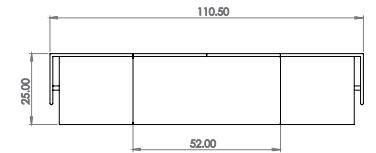

Leit System

LE410

110.5w 25d 45.5h

TUOHY

This drawing is the property of Tuohy Furniture Corporation. Unauthorized reproduction is unlawful. We reserve the sole right to manufacture and distribute any design represented within this document.

Created: 2-8-17 Drawing by: McQ

Revision Date:

All dimensions are nominal