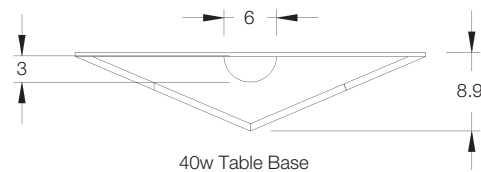

> To Order:

For product numbers, join the Prefix/Width Code and Depth & Material Code; read across and down for price.
Ex: For 36h 72w 36d with Wood1 top, product number is MCH367236W1; list price is $14731.

! Notes:

- All tops are 1-section.
- Recommended power is Dean Z-Mount from Tuohy Power Data pricelist.
- Tables ship fully assembled in one piece and cannot be disassembled. Check all clearances.
- Bases include access door for wire management.
- Base cutout for wire management is 3-in radius for all base sizes.

Specify: Product Number
Quantity
Tagging
Wood Finish

- Denotes Item is illustrated.
- ‡ Requires field sub-assembly.