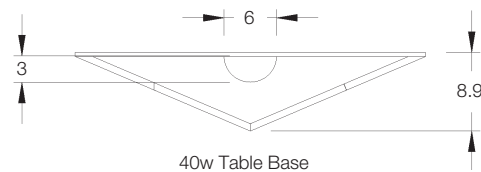

> To Order:

For product numbers, join the Prefix/Width Code and Depth & Material Code; read across and down for price.
 Ex: For 36h 72w 36d with Wood1 top, product number is MCH367236W1; list price is \$13051.

! Notes:

All tops are 1-section.

Tables ship fully assembled in one piece and cannot be disassembled. Check all clearances.

Recommended power is Dean Z-Mount from Tuohy Power Data pricelist.

Bases include access door for wire management.

Base cutout for wire management is 3-in radius for all base sizes.

Specify: Product Number
 Quantity
 Tagging
 Wood Finish

• Denotes Item is illustrated.
 ‡ Requires field sub-assembly.

Wood2 Outer

Desks 29.9h