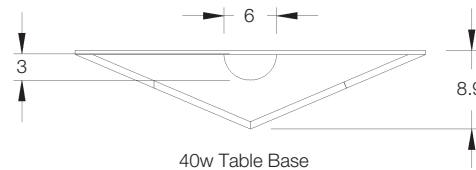

! Notes:

All tops are 1-section.

Tables ship fully assembled in one piece and cannot be disassembled. Check all clearances.

Recommended power is Dean Z-Mount from Tuohy Power Data pricelist.

Bases include access door for wire management.

Base cutout for wire management is 3-in radius for all base sizes.