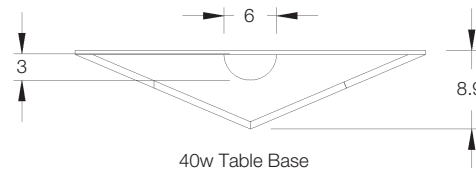

> To Order:

For product numbers, join the Prefix/Width Code and Depth & Material Code; read across and down for price.
 Ex: For 36h 72w 36d with Wood1 top, product number is MCH367236W1; list price is \$13965.

! Notes:

All tops are 1-section.

Tables ship fully assembled in one piece and cannot be disassembled. Check all clearances.

Recommended power is Dean Z-Mount from Tuohy Power Data pricelist.

Bases include access door for wire management.

Base cutout for wire management is 3-in radius for all base sizes.

Specify: Product Number
 Quantity
 Tagging
 Wood Finish

• Denotes Item is illustrated.
 ‡ Requires field sub-assembly.

HPL Outer

Desks 29.9h