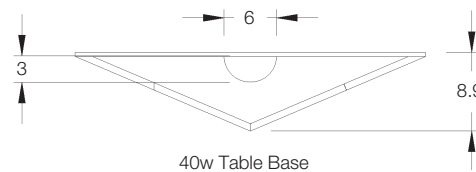

> To Order:

For product numbers, join the Prefix/Width Code and Depth & Material Code; read across and down for price.

Ex: For 36h 72w 36d with Wood1 top, product number is MCH367236W1; list price is $13435.

! Notes:

All tops are 1-section.

Tables ship fully assembled in one piece and cannot be disassembled. Check all clearances.

Recommended power is Dean Z-Mount from Tuohy Power Data pricelist.

Bases include access door for wire management.

Base cutout for wire management is 3-in radius for all base sizes.

Specify: Product Number
Quantity
Tagging
Wood Finish

• Denotes Item is illustrated.
‡ Requires field sub-assembly.