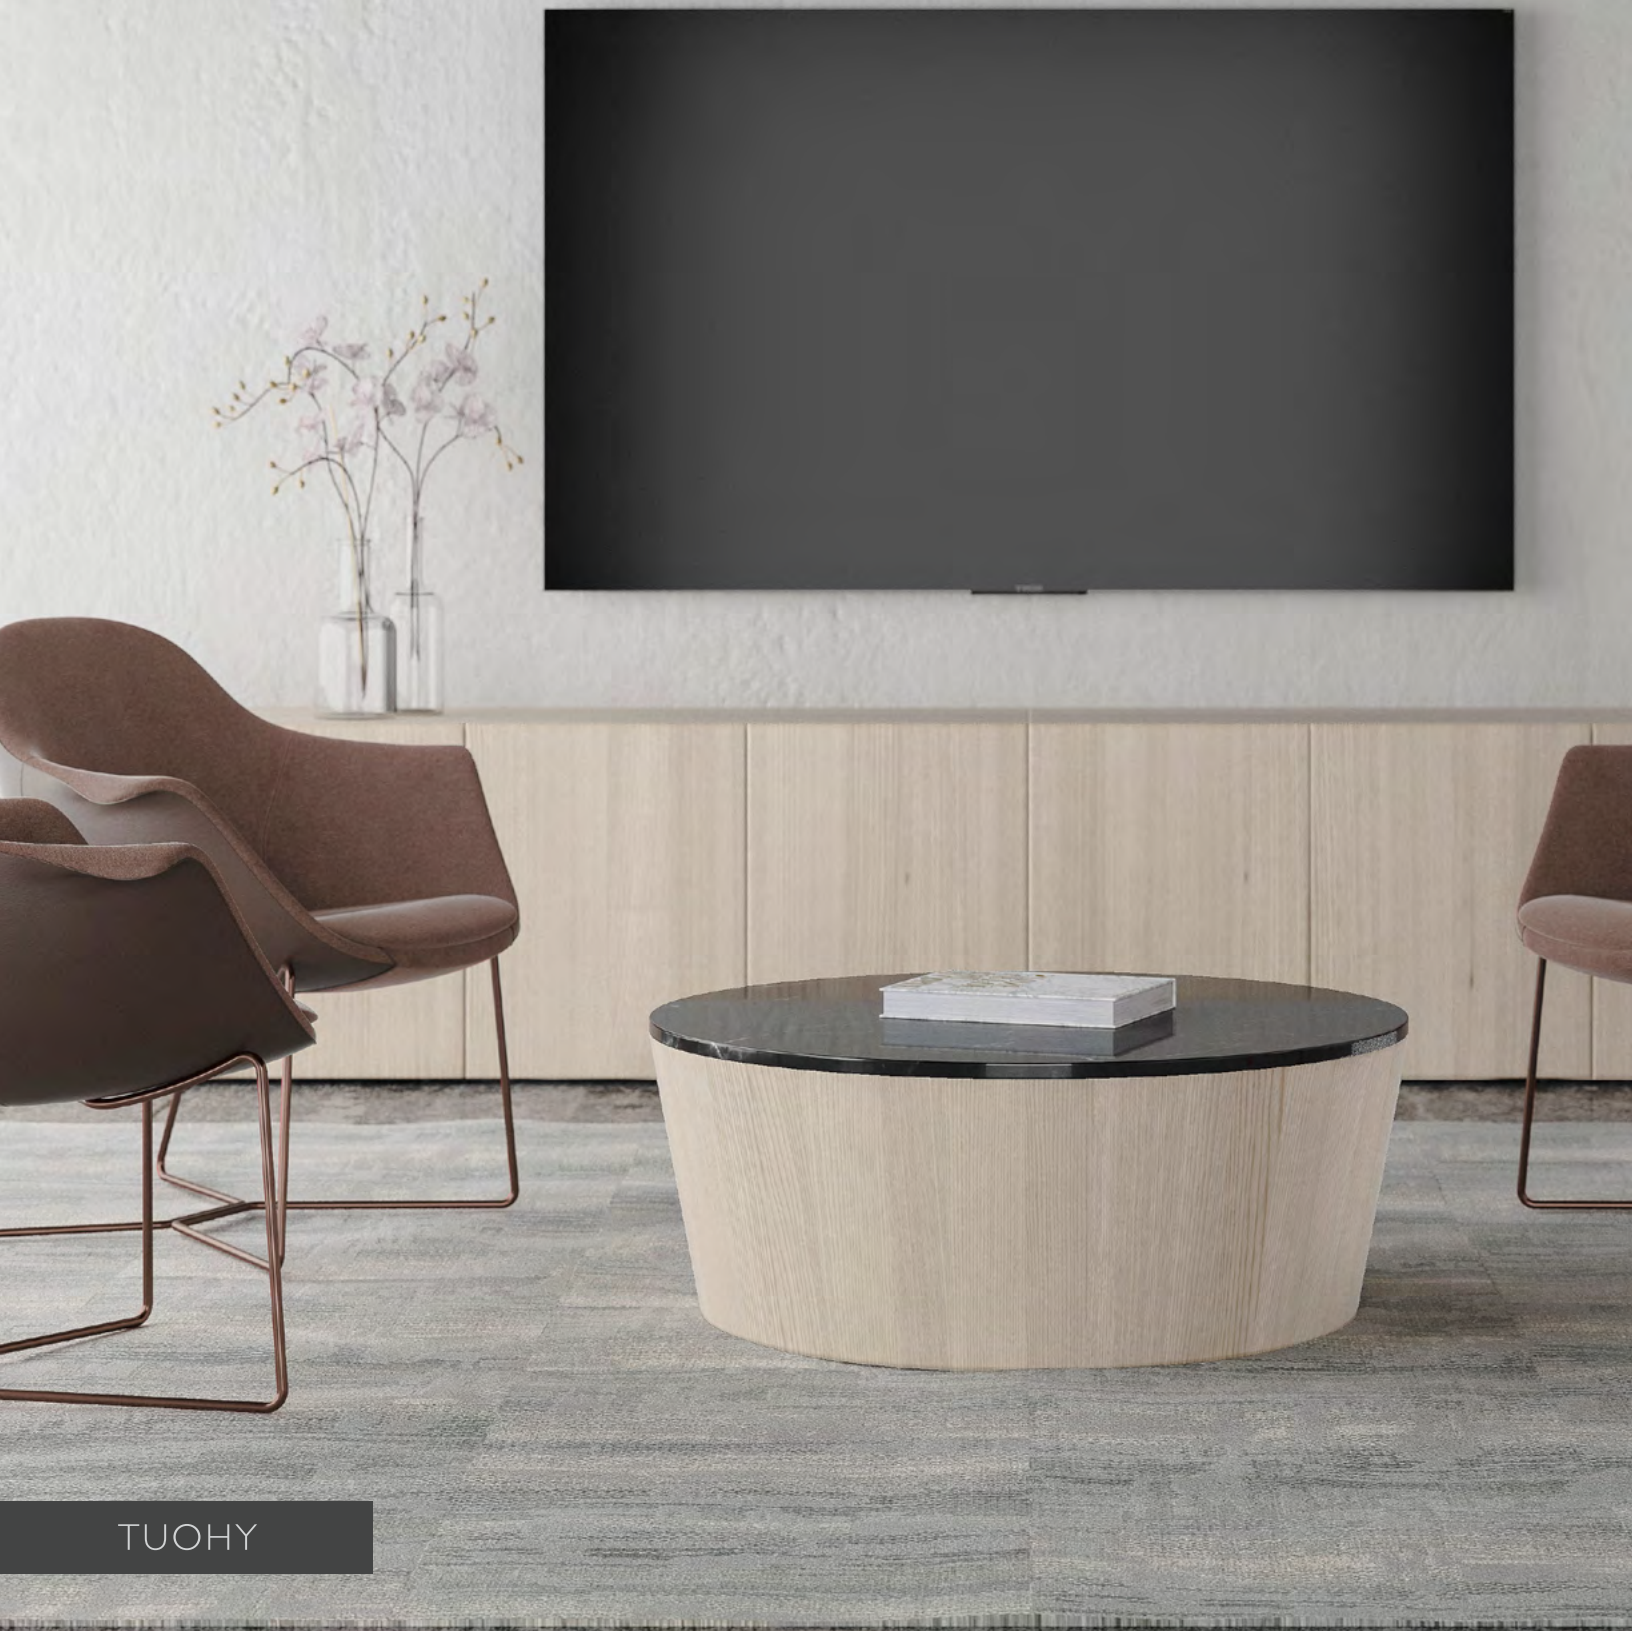

OBLIQUE

OCCASIONAL TABLES

TUOHY

Oblique Occasional Tables

Tapered sides transform a pure form into an object of graceful beauty. The Oblique Occasional Tables are compatible with both organic and rectilinear forms. The vertical surfaces are available in the world's finest veneers or wrapped in a faux leather for a softer hand and antimicrobial protection. Tops may be quartz, acrylic (solid surface), glass, wood, HPL, or Fenix®. Veneer tables are also available in a self top.

Nominal Sizes:

| | |
|-------------|-------|
| 24 diameter | 14h |
| 36 diameter | 14h |
| 12 diameter | 18h * |
| 24 diameter | 18h |
| 19 diameter | 22h * |
| 14 diameter | 28h |

* pictured below, with Pleat Chairs