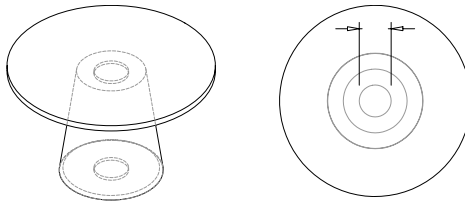

! Notes:

Overall height is 29.5 inches with 1.5-in top for all top materials.

See power data options price list for power options available. Available power options that can be used include Node, MhoB, Dean Z-Mount, and 7w Power-Comm Single Trough. The 4-port Boho can be used in the 54-in and 60-in diameter tables.

28/36 bases have a 20-in diameter cutout.

See drawings below for base detail.

48-in Diameter Table

Wood Base				...W1	...W2	...L	...C	...Q	...M	...G	...J	...E
• 48	16/24	4-6	BLC48...	5274	5458	5115	5622	12042	11756	7886	8158	8785
54	22/30	4-7	BLC54...	6231	6457	6013	6590	14715	14353	9454	9799	10593
60	28/36	5-7	BLC60...	6754	7002	6523	7177	17210	16761	10713	11140	12120
Wood Base w/access panel												
48	16/24	4-6	BLC48D...	5854	5875	5694	6201	12621	12336	8465	8738	9364
54	22/30	4-7	BLC54D...	6826	6859	6610	7186	15312	14950	10051	10396	11190
60	28/36	5-7	BLC60D...	7350	7390	7119	7773	17805	17358	11310	11737	12716
Faux-leather base												
48	16/24	4-6	BLC48L...	4349	4371	4191	4698	11118	10832	6961	7234	7860
54	22/30	4-7	BLC54L...	4876	4908	4659	5235	13361	13000	8101	8446	9238
60	28/36	5-7	BLC60L...	5319	5358	5088	5741	15773	15327	9279	9705	10684
Faux-leather w/access panel												
48	16/24	4-6	BLC48LD...	4945	4968	4786	5293	11715	11429	7557	7830	8457
54	22/30	4-7	BLC54LD...	5473	5504	5256	5831	13958	13595	8696	9041	9835
60	28/36	5-7	BLC60LD...	5916	5954	5684	6337	16370	15923	9875	10301	11280

! Notes:

Overall height is 30.4 inches with a 2-in top for wood, laminate, and stone tops.

Overall height is 30.2 with a 1.75-in top for glass tops.

Top is cantilevered 4 inches from the subtop.

See power data options price list for power options available. Available power options that can be used include Node, MhoB, Dean Z-Mount, and 7w Power-Comm Single Trough. The 4-port Boho can be used in the 54-in and 60-in diameter tables.