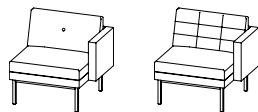

! Notes:

- Standard metal finish is MBN Brushed Nickel.
- Use freestanding or in modular connection on the left (armless) side only.
- Handedness is determined on approach.

+ Options:

- For Button Back, change ProdNo. 2nd letter from P to B, add $110/Club, $220/Settee, $330/Sofa, $440/Quad.
- For Quilted Back, change ProdNo. 2nd letter from P to Q, add $110/Club, $220/Settee, $330/Sofa, $440/Quad.

Shipping address for COM/COL materials and memo samples:
TUOHY Furniture Corporation, Upholstery Receiving Dept, 1323 W 132nd St, Gardena, CA 90247

Please provide tagging information as needed for your project.

IMPORTANT! Additional yardage may be required for fabrics less than 54 inches wide and/or having more than a nominal vertical repeat or pattern. Use the Additional Yardage (+YDG) requirements listed in the TUOHY Upholstery Partnership Guides for each upholstery offering to re-calculate the yardage or square footage needed for a given pattern. See also Table 2 on page D2.

Category	Pattern	Grade
Faux-Leather	Sillex	F3
Leather	Lena	L1