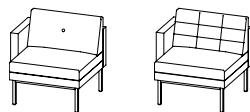

! Notes:

- Standard metal finish is MBN Brushed Nickel.
- Use freestanding or in modular connection on the right (armless) side only.
- Handedness is determined on approach.

+ Options:

- For Button Back, change ProdNo. 2nd letter from P to B, add $110/Club, $220/Settee, $330/Sofa, $440/Quad.
- For Quilted Back, change ProdNo. 2nd letter from P to Q, add $110/Club, $220/Settee, $330/Sofa, $440/Quad.

Shipping address for COM/COL materials and memo samples:
TUOHY Furniture Corporation, Upholstery Receiving Dept, 1323 W 132nd St, Gardena, CA 90247

Please provide tagging information as needed for your project.

IMPORTANT! Additional yardage may be required for fabrics less than 54 inches wide and/or having more than a nominal vertical repeat or pattern. Use the Additional Yardage (+YDG) requirements listed in the TUOHY Upholstery Partnership Guides for each upholstery offering to re-calculate the yardage or square footage needed for a given pattern. See also Table 2 on page D2.

Category	Pattern	Grade
Faux-Leather	Silax	F3
Leather	Lena	L1