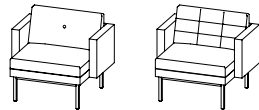

! Notes:

Standard metal finish is MBN Brushed Nickel.

Use freestanding only; modular connections are not available on Double Arm units.

+ Options:

For Button Back, change ProdNo. 2nd letter from P to B, add $110/Club, $220/Settee, $330/Sofa, $440/Quad.

For Quilted Back, change ProdNo. 2nd letter from P to Q, add $110/Club, $220/Settee, $330/Sofa, $440/Quad.

Shipping address for COM/COL materials and memo samples:
TUOHY Furniture Corporation, Upholstery Receiving Dept, 1323 W 132nd St, Gardena, CA 90247

Please provide tagging information as needed for your project.