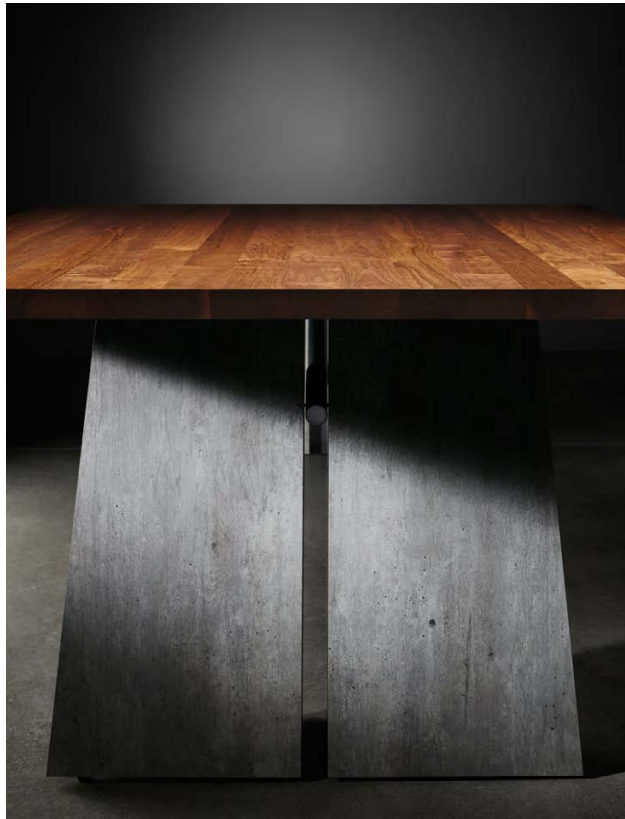

TRYG

TABLES

TUOHY

Tryg Tables. Unsurpassed strength. Mixed materials.

Standing height 40.5h; 29h for sitting.

Bases and tops in creative materials.
Power-data friendly, from floor to top. Rectangle, boat and AV-wedge shapes.

Sizes through 240 inches.
Table over 120w in two sections with centered plinth.

ELEGANCE WORKS

Tryg Tables

Shapes: Rectangle. Other shapes on a project basis.

Edges: Self-edge and metal, each in square and bevel-cut.