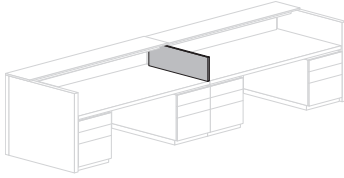

Privacy Screen

	Product No.	List $	Product No.	List $	Product No.	List $	Product No.	List $
	1.2w	11.5h	Wood1	Wood1/Magnet	Framed BPGlass	Fr.BPGlass/Mag		
Privacy Screen 24	CSAA.24	1107	CSAB.24	1183	CSBA.24	1449	CSBB.24	1525
Privacy Screen 30	CSAA.30	1178	CSAB.30	1275	CSBA.30	1613	CSBB.30	1711
Privacy Screen 36	CSAA.36	1246	CSAB.36	1366	CSBA.36	1775	CSBB.36	1891

! Notes:

Privacy Screens situate proud of the back panel, for ease of cord pass-through.
Both Wood1 and BPGlass screens have an MBN Brushed Nickel frame.