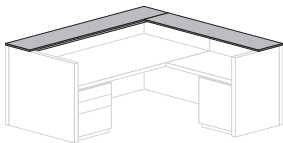

Transaction Tops

	w	11.75d	Wood1	BP Glass
GalleryTop 36	40		CSTT.36 1305	CSGT.36 1701
GalleryTop 42	46		CSTT.42 1466	CSGT.42 1922
GalleryTop 48	52		CSTT.48 1509	CSGT.48 2154
GalleryTop 54	58		CSTT.54 1569	CSGT.54 2380
• GalleryTop 60	64		CSTT.60 1630	CSGT.60 2603
GalleryTop 66	70		CSTT.66 1689	CSGT.66 2831
• GalleryTop 72	76		CSTT.72 1738	CSGT.72 3059
GalleryTop 78	82		CSTT.78 1772	CSGT.78 3284
GalleryTop 84	88		CSTT.84 1796	CSGT.84 3512
GalleryTop 90	94		CSTT.90 1925	CSGT.90 3740

! Notes:

Wood1 tops are 0.75-in thick; glass tops are 0.5-in thick with a 0.5-in subtop.