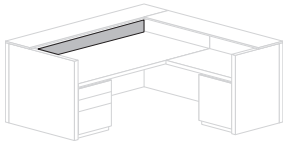

Backsplashes

	Product No.	List $	Product No.	List $	Product No.	List $
Flush 12.4h	COM Fabric yds		Framed BPGlass		Framed BPGlass/Magnet	
GalBacksplash12.4 24w	CSFB-24 0.75	403	CSGB-24 1132	1132	CSHB-24 1209	1209
GalBacksplash12.4 30w	CSFB-30 0.75	413	CSGB-30 1265	1265	CSHB-30 1363	1363
GalBacksplash12.4 36w	CSFB-36 1.25	420	CSGB-36 1395	1395	CSHB-36 1513	1513
GalBacksplash12.4 42w	CSFB-42 1.25	428	CSGB-42 1525	1525	CSHB-42 1661	1661
GalBacksplash12.4 48w	CSFB-48 1.5	717	CSGB-48 1653	1653	CSHB-48 1808	1808
GalBacksplash12.4 54w	CSFB-54 1.75	750	CSGB-54 1788	1788	CSHB-54 1959	1959
GalBacksplash12.4 60w	CSFB-60 1.75	785	CSGB-60 1918	1918	CSHB-60 2113	2113
GalBacksplash12.4 66w	CSFB-66 2	818	CSGB-66 2050	2050	CSHB-66 2266	2266
• GalBacksplash12.4 72w	CSFB-72 2.25	854	CSGB-72 2180	2180	CSHB-72 2415	2415
GalBacksplash12.4 78w	CSFB-78 2.25	888	CSGB-78 2309	2309	CSHB-78 2563	2563
GalBacksplash12.4 84w	CSFB-84 2.5	922	CSGB-84 2442	2442	CSHB-84 2717	2717
GalBacksplash12.4 90w	CSFB-90 2.75	955	CSGB-90 2574	2574	CSHB-90 2867	2867
Flush/TransTop 11.5h	COM Fabric yds		Framed BPGlass		Framed BPGlass/Magnet	
GalBacksplash11.5 24w	CSFC-24 0.75	403	CSGC-24 1077	1077	CSHC-24 1154	1154
GalBacksplash11.5 30w	CSFC-30 0.75	413	CSGC-30 1203	1203	CSHC-30 1300	1300
GalBacksplash11.5 36w	CSFC-36 1.25	420	CSGC-36 1326	1326	CSHC-36 1442	1442
GalBacksplash11.5 42w	CSFC-42 1.25	428	CSGC-42 1453	1453	CSHC-42 1590	1590
GalBacksplash11.5 48w	CSFC-48 1.5	717	CSGC-48 1572	1572	CSHC-48 1729	1729
GalBacksplash11.5 54w	CSFC-54 1.75	750	CSGC-54 1697	1697	CSHC-54 1876	1876
GalBacksplash11.5 60w	CSFC-60 1.75	785	CSGC-60 1822	1822	CSHC-60 2016	2016
GalBacksplash11.5 66w	CSFC-66 2	818	CSGC-66 1946	1946	CSHC-66 2160	2160
• GalBacksplash11.5 72w	CSFC-72 2.25	854	CSGC-72 2070	2070	CSHC-72 2303	2303
GalBacksplash11.5 78w	CSFC-78 2.25	888	CSGC-78 2192	2192	CSHC-78 2446	2446
GalBacksplash11.5 84w	CSFC-84 2.5	922	CSGC-84 2320	2320	CSHC-84 2593	2593
GalBacksplash11.5 90w	CSFC-90 2.75	955	CSGC-90 2444	2444	CSHC-90 2736	2736
Bypass 13.4h	COM Fabric yds		Framed BPGlass		Framed BPGlass/Magnet	
GalBacksplash13.4 24w	CSFD-24 0.75	403	CSGD-24 1188	1188	CSHD-24 1267	1267
GalBacksplash13.4 30w	CSFD-30 0.75	413	CSGD-30 1327	1327	CSHD-30 1425	1425
GalBacksplash13.4 36w	CSFD-36 1.25	420	CSGD-36 1465	1465	CSHD-36 1583	1583
GalBacksplash13.4 42w	CSFD-42 1.25	428	CSGD-42 1603	1603	CSHD-42 1740	1740
GalBacksplash13.4 48w	CSFD-48 1.5	717	CSGD-48 1738	1738	CSHD-48 1893	1893
GalBacksplash13.4 54w	CSFD-54 1.75	750	CSGD-54 1878	1878	CSHD-54 2052	2052
GalBacksplash13.4 60w	CSFD-60 1.75	785	CSGD-60 2013	2013	CSHD-60 2209	2209
GalBacksplash13.4 66w	CSFD-66 2	818	CSGD-66 2154	2154	CSHD-66 2366	2366
• GalBacksplash13.4 72w	CSFD-72 2.25	854	CSGD-72 2291	2291	CSHD-72 2527	2527
GalBacksplash13.4 78w	CSFD-78 2.25	888	CSGD-78 2426	2426	CSHD-78 2680	2680
GalBacksplash13.4 84w	CSFD-84 2.5	922	CSGD-84 2562	2562	CSHD-84 2835	2835
GalBacksplash13.4 90w	CSFD-90 2.75	955	CSGD-90 2701	2701	CSHD-90 2995	2995
Bypass/TransTop 12.5h	COM Fabric yds		Framed BPGlass		Framed BPGlass/Magnet	
GalBacksplash12.5 24w	CSFE-24 0.75	403	CSGE-24 1157	1157	CSHE-24 1236	1236
GalBacksplash12.5 30w	CSFE-30 0.75	413	CSGE-30 1289	1289	CSHE-30 1386	1386
GalBacksplash12.5 36w	CSFE-36 1.25	420	CSGE-36 1423	1423	CSHE-36 1540	1540
GalBacksplash12.5 42w	CSFE-42 1.25	428	CSGE-42 1560	1560	CSHE-42 1696	1696
GalBacksplash12.5 48w	CSFE-48 1.5	717	CSGE-48 1689	1689	CSHE-48 1846	1846
GalBacksplash12.5 54w	CSFE-54 1.75	750	CSGE-54 1822	1822	CSHE-54 1995	1995
GalBacksplash12.5 60w	CSFE-60 1.75	785	CSGE-60 1956	1956	CSHE-60 2151	2151
GalBacksplash12.5 66w	CSFE-66 2	818	CSGE-66 2091	2091	CSHE-66 2305	2305
• GalBacksplash12.5 72w	CSFE-72 2.25	854	CSGE-72 2222	2222	CSHE-72 2456	2456
GalBacksplash12.5 78w	CSFE-78 2.25	888	CSGE-78 2355	2355	CSHE-78 2608	2608
GalBacksplash12.5 84w	CSFE-84 2.5	922	CSGE-84 2489	2489	CSHE-84 2762	2762
GalBacksplash12.5 90w	CSFE-90 2.75	955	CSGE-90 2625	2625	CSHE-90 2917	2917