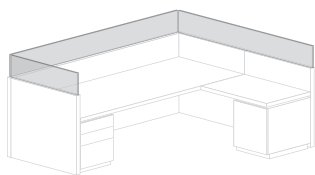

Gallery Glass Surrounds

	w	0.5d	12h	Glass	Acid-Etched Glass (1s*)
Gallery Glass				CSGP-	CSGA-
				(sum)	(sum)
	w			product code	product code
Gallery Glass Surround: 24w	24			P24	A24
Gallery Glass Surround: 30w	30			P30	A30
• Gallery Glass Surround: 36w	36			P36	A36
Gallery Glass Surround: 42w	42			P42	A42
Gallery Glass Surround: 48w	48			P48	A48
Gallery Glass Surround: 54w	54			P54	A54
Gallery Glass Surround: 60w	60			P60	A60
Gallery Glass Surround: 66w	66			P66	A66
• Gallery Glass Surround: 72w	72			P72	A72
• Gallery Glass Surround: 78w	78			P78	A78
Gallery Glass Surround: 84w	84			P84	A84
Gallery Glass Surround: 90w	90			P90	A90

Append product codes to the product prefix, as needed. Example: CSGP-P36-P90-P72
Identify which Gallery Top/Back or Gallery End Panel is to receive each Gallery Glass Surround.

* Acid-Etched Glass has the etching on the visitor's side only.

Specify: Product Number
Quantity
Tagging
Metal Finish
Wood Finish

• Denotes Item is illustrated.
- Includes locks.
‡ Requires field sub-assembly.

Prices listed in Wood1 Finishes.