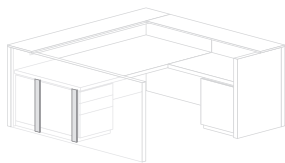

	w	d	27.5h	product code	
Cabinet-LH 15x 24	15	24		N	2159
Cabinet-LH 18x24	18	24		P	2229
Cabinet-RH 15x24	15	24		R	2159
• Cabinet-RH 18x24	18	24		S	2229
Double Cabinet 30x24	30	24		U	2517
Double Cabinet 36x24	36	24		V	2725
2File 18x24	18	24		W	2672
2File 18x30	18	30		W	2808
2File 18x36	18	36		W	3318
2Box/File 18x24	18	24		Y	2716
2Box/File 18x30	18	30		Y	2848
• 2Box/File 18x36	18	36		Y	3357
4Box 18x24	18	24		0	2808
4Box 18x30	18	30		0	2940
4Box 18x36	18	36		0	3449
2LatFile 30x24	30	24		2	3304
2LatFile 36x24	36	24		3	3682
2LatB/LatFile 30x24	30	24		6	3640
2LatB/LatFile 36x24	36	24		7	4014
• Drawer Offset Extension	0.5	23.25		X	124
• Open Kneespace				(#)	where # = inches required

+ Options:

Face Locks are included on all pedestals. For no locks, specify Option NL.
Wood offering includes all Wood1 finishes; inquire regarding other species/colors.

! Notes:

Metal toeboard finish is MSBN Satin Brushed Nickel (~MBN).
Gallery Shells may be deployed as desk or runoff units.
Gallery 2File, 2Box/File and 4Box pedestals have pull hardware (specify finish—see above) unless used next to a kneehole, in which case a continuously-shaped vertical edge will be used.
Gallery pedestals have unfinished backs.
Each Gallery End Panel adds 2-in to the overall width of the Gallery Shell.
Pedestals used on Gallery shells with pencil stops are shortened by 2.5-in to allow for cord access at rear.
Gallery shells with pencil stop have a 2.5-in cord access drop behind the pencil stop. If a 1.3-inch backplash is used then 1.3-in is available for cord access.
Shelving pedestals have metal shelves and vertical dividers (the latter on 30 and 36w units).
Use Drawer Offset Extensions when placing drawers next to an extended Gallery End Panel.