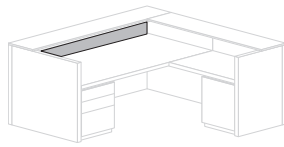

Backsplashes

	Product No.	List $	Product No.	List $	Product No.	List $
Flush 12.4h	COM Fabric	yds	Framed BPGlass	Framed BPGlass/Magnet		
GalBacksplash12.4 24w	CSFB.24	0.75 423	CSGB.24	1189	CSHB.24	1269
GalBacksplash12.4 30w	CSFB.30	0.75 434	CSGB.30	1328	CSHB.30	1431
GalBacksplash12.4 36w	CSFB.36	1.25 441	CSGB.36	1465	CSHB.36	1589
GalBacksplash12.4 42w	CSFB.42	1.25 449	CSGB.42	1601	CSHB.42	1744
GalBacksplash12.4 48w	CSFB.48	1.5 753	CSGB.48	1736	CSHB.48	1898
GalBacksplash12.4 54w	CSFB.54	1.75 788	CSGB.54	1877	CSHB.54	2057
GalBacksplash12.4 60w	CSFB.60	1.75 824	CSGB.60	2014	CSHB.60	2219
GalBacksplash12.4 66w	CSFB.66	2 859	CSGB.66	2153	CSHB.66	2379
• GalBacksplash12.4 72w	CSFB.72	2.25 897	CSGB.72	2289	CSHB.72	2536
GalBacksplash12.4 78w	CSFB.78	2.25 932	CSGB.78	2424	CSHB.78	2691
GalBacksplash12.4 84w	CSFB.84	2.5 968	CSGB.84	2564	CSHB.84	2853
GalBacksplash12.4 90w	CSFB.90	2.75 1003	CSGB.90	2703	CSHB.90	3010
Flush/TransTop 11.5h	COM Fabric	yds	Framed BPGlass	Framed BPGlass/Magnet		
GalBacksplash11.5 24w	CSFC.24	0.75 423	CSGC.24	1131	CSHC.24	1212
GalBacksplash11.5 30w	CSFC.30	0.75 434	CSGC.30	1263	CSHC.30	1365
GalBacksplash11.5 36w	CSFC.36	1.25 441	CSGC.36	1392	CSHC.36	1514
GalBacksplash11.5 42w	CSFC.42	1.25 449	CSGC.42	1526	CSHC.42	1670
GalBacksplash11.5 48w	CSFC.48	1.5 753	CSGC.48	1651	CSHC.48	1815
GalBacksplash11.5 54w	CSFC.54	1.75 788	CSGC.54	1782	CSHC.54	1970
GalBacksplash11.5 60w	CSFC.60	1.75 824	CSGC.60	1913	CSHC.60	2117
GalBacksplash11.5 66w	CSFC.66	2 859	CSGC.66	2043	CSHC.66	2268
• GalBacksplash11.5 72w	CSFC.72	2.25 897	CSGC.72	2174	CSHC.72	2418
GalBacksplash11.5 78w	CSFC.78	2.25 932	CSGC.78	2302	CSHC.78	2568
GalBacksplash11.5 84w	CSFC.84	2.5 968	CSGC.84	2436	CSHC.84	2723
GalBacksplash11.5 90w	CSFC.90	2.75 1003	CSGC.90	2566	CSHC.90	2873
Bypass 13.4h	COM Fabric	yds	Framed BPGlass	Framed BPGlass/Magnet		
GalBacksplash13.4 24w	CSFD.24	0.75 423	CSGD.24	1247	CSHD.24	1330
GalBacksplash13.4 30w	CSFD.30	0.75 434	CSGD.30	1393	CSHD.30	1496
GalBacksplash13.4 36w	CSFD.36	1.25 441	CSGD.36	1538	CSHD.36	1662
GalBacksplash13.4 42w	CSFD.42	1.25 449	CSGD.42	1683	CSHD.42	1827
GalBacksplash13.4 48w	CSFD.48	1.5 753	CSGD.48	1825	CSHD.48	1988
GalBacksplash13.4 54w	CSFD.54	1.75 788	CSGD.54	1972	CSHD.54	2155
GalBacksplash13.4 60w	CSFD.60	1.75 824	CSGD.60	2114	CSHD.60	2319
GalBacksplash13.4 66w	CSFD.66	2 859	CSGD.66	2262	CSHD.66	2484
• GalBacksplash13.4 72w	CSFD.72	2.25 897	CSGD.72	2406	CSHD.72	2653
GalBacksplash13.4 78w	CSFD.78	2.25 932	CSGD.78	2547	CSHD.78	2814
GalBacksplash13.4 84w	CSFD.84	2.5 968	CSGD.84	2690	CSHD.84	2977
GalBacksplash13.4 90w	CSFD.90	2.75 1003	CSGD.90	2836	CSHD.90	3145
Bypass/TransTop 12.5h	COM Fabric	yds	Framed BPGlass	Framed BPGlass/Magnet		
GalBacksplash12.5 24w	CSFE.24	0.75 423	CSGE.24	1215	CSHE.24	1298
GalBacksplash12.5 30w	CSFE.30	0.75 434	CSGE.30	1353	CSHE.30	1455
GalBacksplash12.5 36w	CSFE.36	1.25 441	CSGE.36	1494	CSHE.36	1617
GalBacksplash12.5 42w	CSFE.42	1.25 449	CSGE.42	1638	CSHE.42	1781
GalBacksplash12.5 48w	CSFE.48	1.5 753	CSGE.48	1773	CSHE.48	1938
GalBacksplash12.5 54w	CSFE.54	1.75 788	CSGE.54	1913	CSHE.54	2095
GalBacksplash12.5 60w	CSFE.60	1.75 824	CSGE.60	2054	CSHE.60	2259
GalBacksplash12.5 66w	CSFE.66	2 859	CSGE.66	2196	CSHE.66	2420
• GalBacksplash12.5 72w	CSFE.72	2.25 897	CSGE.72	2333	CSHE.72	2579
GalBacksplash12.5 78w	CSFE.78	2.25 932	CSGE.78	2473	CSHE.78	2738
GalBacksplash12.5 84w	CSFE.84	2.5 968	CSGE.84	2613	CSHE.84	2900
GalBacksplash12.5 90w	CSFE.90	2.75 1003	CSGE.90	2756	CSHE.90	3063