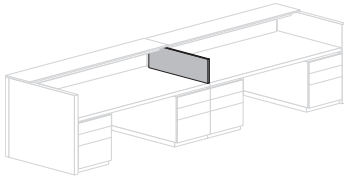

! Notes:

COM yds required is for qty = 1; for multiple panels divide yds shown by 2 and round up to next full yard.
 COM Fabrics must be pre-approved. Inquire with Customer Service regarding graded-in Partnership fabrics.
 Backsplashes cannot run into a corner in instances where a Transaction Top is used on one side only.
 Back-Painted Glass panels available in standard colors; match colors are available on special request.
 Glass and Glass/Magnet panels have an MBN Brushed Nickel frame.

+ Options/Parametrics:

Widths: 24-90. Replace number codes with actual width dimension; use next larger std size for pricing.

Privacy Screen

	Product No.	List \$	Product No.	List \$	Product No.	List \$	Product No.	List \$
1.2w 11.5h	Wood1		Wood1/Magnet		Framed BPGlass		Fr.BPGlass/Mag	
Privacy Screen 24	CSAA.24	1162	CSAB.24	1242	CSBA.24	1521	CSBB.24	1601
Privacy Screen 30	CSAA.30	1237	CSAB.30	1339	CSBA.30	1694	CSBB.30	1797
Privacy Screen 36	CSAA.36	1308	CSAB.36	1434	CSBA.36	1864	CSBB.36	1986