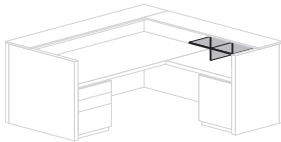

Cubby Manager

	w	9d	11.5h	MRBAS		
• Cubby Manager 48	48			CSCM.48	2469	
Cubby Manager 54	54			CSCM.54	2520	
Cubby Manager 60	60			CSCM.60	2571	
Cubby Manager 66	66			CSCM.66	2626	
Cubby Manager 72	72			CSCM.72	2678	
Cubby Manager 78	78			CSCM.78	2717	
Cubby Manager 84	84			CSCM.84	2746	
Cubby Manager 90	90			CSCM.90	2892	

! Notes:

Place Cubby Managers on any work surface, with or without a Transaction Top; back is unfinished.
Shelf and dividers are MRBAS Resin Brushed Aluminum with Steel Tint.