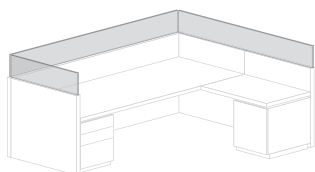

Gallery Glass Surrounds

	w	0.5d	12h	Glass		Acid-Etched Glass (1s*)	
Gallery Glass				CSGP-	(sum)	CSGA-	(sum)
				↑	↑	↑	↑
	w			product code		product code	
Gallery Glass Surround: 24w	24			P24	320	A24	402
Gallery Glass Surround: 30w	30			P30	402	A30	501
• Gallery Glass Surround: 36w	36			P36	482	A36	601
Gallery Glass Surround: 42w	42			P42	562	A42	704
Gallery Glass Surround: 48w	48			P48	644	A48	804
Gallery Glass Surround: 54w	54			P54	723	A54	903
Gallery Glass Surround: 60w	60			P60	804	A60	1003
Gallery Glass Surround: 66w	66			P66	884	A66	1105
• Gallery Glass Surround: 72w	72			P72	963	A72	1204
• Gallery Glass Surround: 78w	78			P78	1043	A78	1305
Gallery Glass Surround: 84w	84			P84	1124	A84	1405
Gallery Glass Surround: 90w	90			P90	1204	A90	1506

Append product codes to the product prefix, as needed. Example: CSGP-P36-P90-P72
Identify which Gallery Top/Back or Gallery End Panel is to receive each Gallery Glass Surround.
* Acid-Etched Glass has the etching on the visitor's side only.

Specify: Product Number
Quantity
Tagging
Metal Finish
Wood Finish

• Denotes Item is illustrated.
- Includes locks.
‡ Requires field sub-assembly.

Prices listed in Wood1 Finishes.