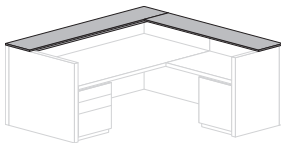

Transaction Tops

	w	11.75d	Wood1		BP Glass	
GalleryTop 36	40		CSTT.36	1370	CSGT.36	1786
GalleryTop 42	46		CSTT.42	1539	CSGT.42	2018
GalleryTop 48	52		CSTT.48	1584	CSGT.48	2262
GalleryTop 54	58		CSTT.54	1647	CSGT.54	2499
• GalleryTop 60	64		CSTT.60	1712	CSGT.60	2733
GalleryTop 66	70		CSTT.66	1773	CSGT.66	2973
• GalleryTop 72	76		CSTT.72	1825	CSGT.72	3212
GalleryTop 78	82		CSTT.78	1861	CSGT.78	3448
GalleryTop 84	88		CSTT.84	1886	CSGT.84	3688
GalleryTop 90	94		CSTT.90	2021	CSGT.90	3927

! Notes:

Wood1 tops are 0.75-in thick; glass tops are 0.5-in thick with a 0.5-in subtop.