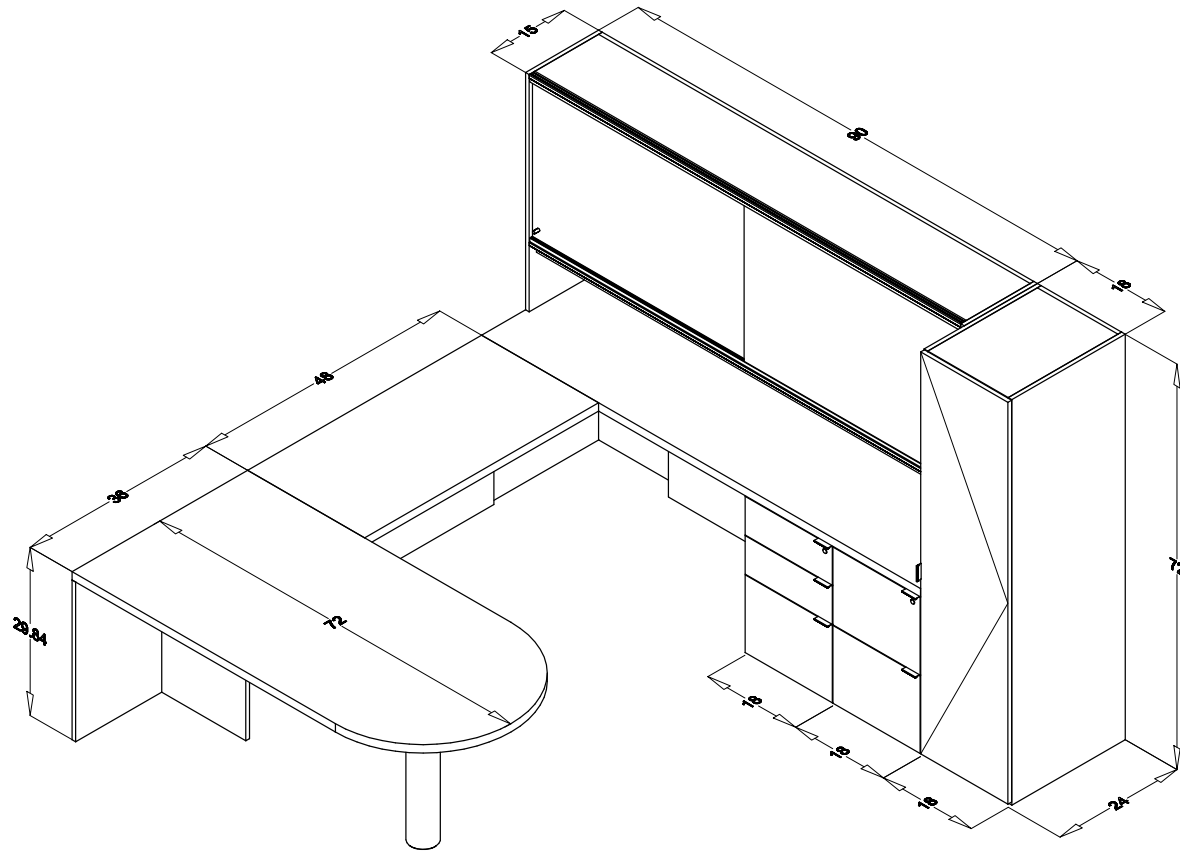

TUOHY

Xpect  
XP1

**XP1 Description**

- Xpect Hutch, 90"w 15"d 42.1"h (72"h Installed), Cabinet 2 - 2 Sliding Glass Doors, Unfinished Back. Requires 2.8yds COM for Back Panel.
- Xpect Tower, 18"w 24"d 72"h, Cabinet RH, Unfinished Back
- Xpect Credenza Top, 90"w 24"d 1.5"th, Top Detail Front Only
- Xpect LH L-Panel, 18"w 24"d 28.4"h, Unfinished Back
- Xpect Modesty Panel, 36"w 2"d 25.9"h, Access/Removable, Unfinished Back
- Xpect Pedestal, 18"w 24"d 28.4"h, Box/Box/File, Unfinished Back
- Xpect Pedestal, 18"w 24"d 28.4"h, File/File, Unfinished Back
- Xpect Bridge, 48"w 24"d 29.9"h, Fixed Modesty Panel, Top Detail Front Only, Finished Back
- Xpect Bullet Desk, 72"w 36"d 29.9"h, Panel-Post, Top Detail Three Sides, Metal Post Leg Finish (MRSA) Resin Satin Aluminum.

Product Number	List \$	Qty	Extended \$
LLQF-90-15-72	7284	1	\$7,284
LPC-18-24-72	2918	1	\$2,918
LF-90-24	1388	1	\$1,388
LHLU-18-24	603	1	\$603
LJR-36	642	1	\$642
LKFU-18-24	2034	1	\$2,034
LKEU-18-24	1892	1	\$1,892
LCF-48-24	1787	1	\$1,787
LACJ-72-36	3744	1	\$3,744
Total:			\$22,292