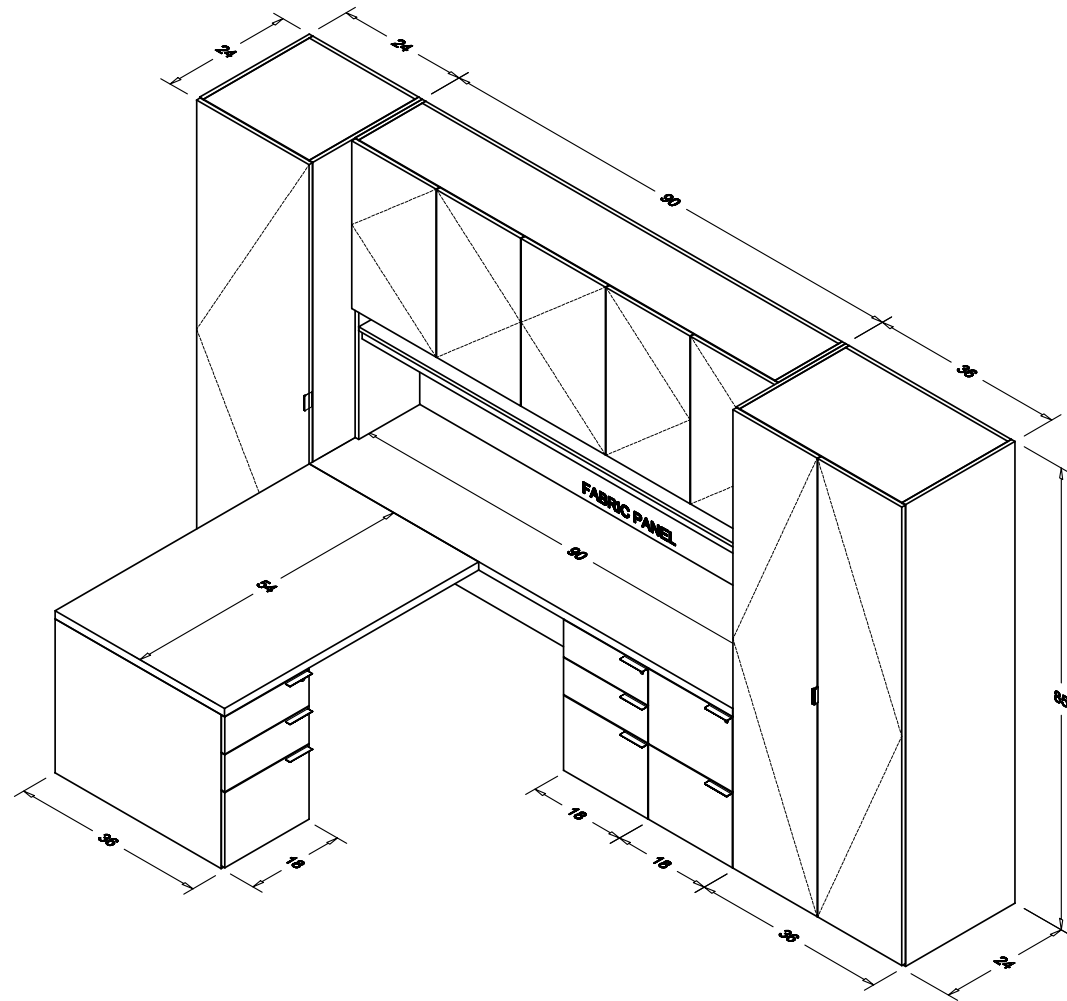

TUOHY

Xpect  
XP2

**XP2 Description**

- Xpect Tower, 24"w 24"d 85"h, LH Garment, Unfinished Back
- Xpect Hutch, 90"w 15"d 55.1"h (85"h Installed), Cabinet 2, Unfinished Back. Requires 2.8yds COM for Back Panel.
- Xpect Hutch Shelf, 90"w 15"d 6"h
- Xpect Tower, 36"w 24"d 85"h, Dbl Cabinet, Unfinished Back
- Xpect Credenza Top, 90"w 24" d 1.5"th, Top Detail Front Only
- Xpect LH L-Panel, 36"w 24"d 28.4"h, Unfinished Back
- Xpect Modesty Panel, 18"w 1"d 28.4"h, Fixed, Unfinished Back
- Xpect Pedestal, 18"w 24"d 28.4"h, Box/Box/File, Unfinished Back
- Xpect Pedestal, 18"w 24"d 28.4"h, File/File, Unfinished Back
- Xpect Runoff, 54"w 36"d 1.5"th, LH Rectangular Top Only, Top Detail Front Only
- Xpect Pedestal, 18"w 36"d 28.4"h, Box/Box/File, Finished Back
- Xpect Modesty Panel, 36"w 1"d 28.4"h, Fixed Mod Panel, Finished Back