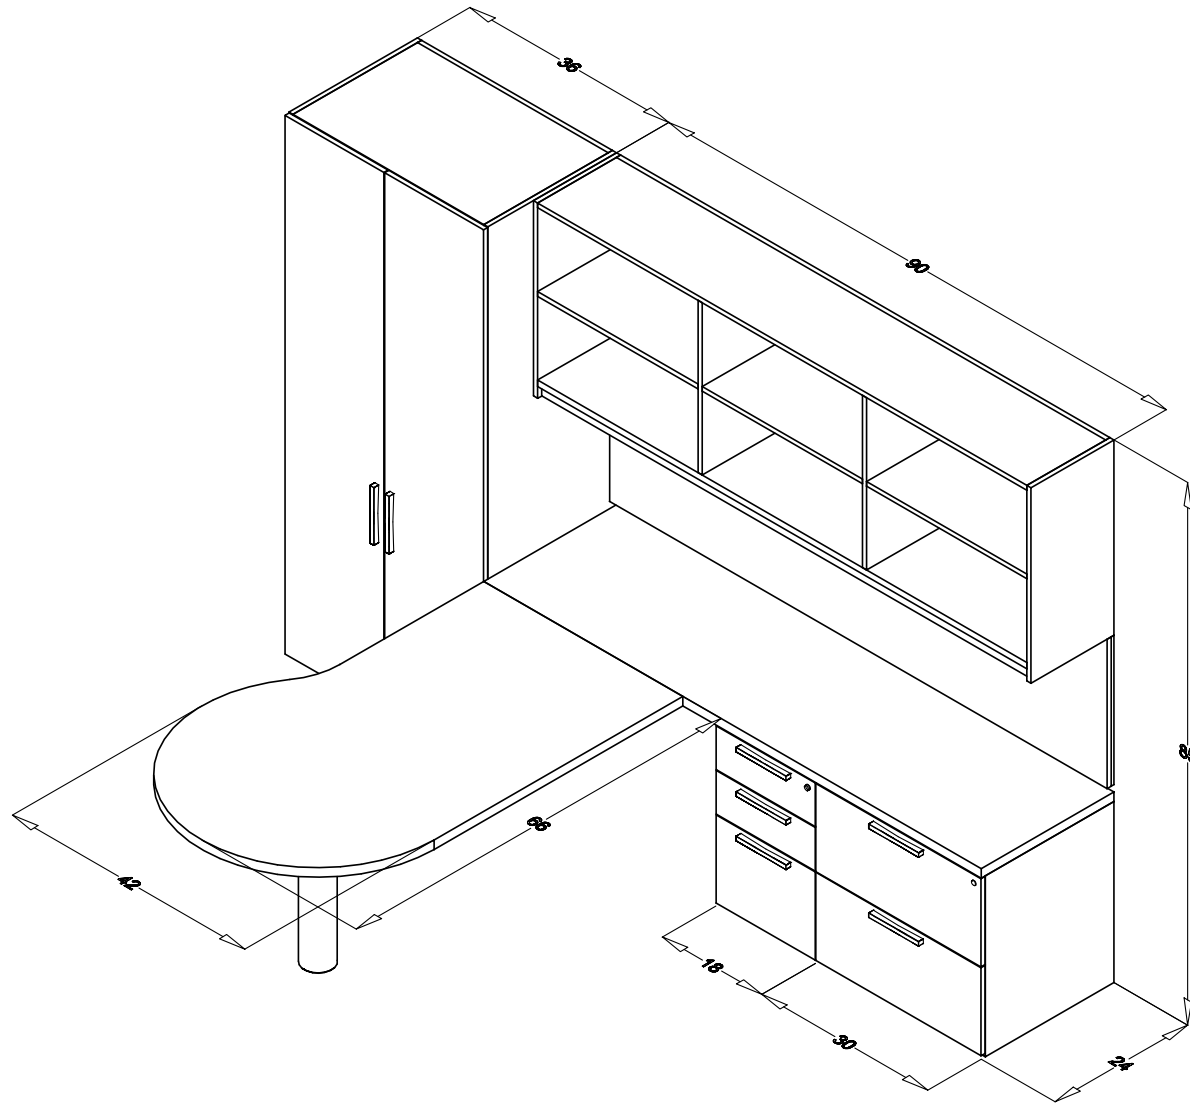

TUOHY

Xpect
XP6

XP6 Description

- Xpect Tower, 36"w 24"d 85"h, Garment:Cabinet, Unfinished Back
- Xpect Wall Hutch, 90"w 15"d 30.6"h (85"h Installed) Woodshelving 2, Unfinished Back, Wall-mount Cleats Included For Field Installation.
- Xpect Fabric Panel, 90"w 23.4"h Wall Hung. Requires 2.8yd COM.
- Xpect Credenza Top, 90"w 24"d 1.5"th, Top Detail Front Only
- Top To Tower Mtg Bracket
- Xpect Modesty Panel, 42"w 2"d 25.9"h, Access/Removable, Unfinished Back
- Xpect Pedestal, 18"w 24"d 28.4"h, Box/Box/File, Unfinished Back
- Xpect Pedestal, 30"w 24"d 28.4"h, File/File, Unfinished Back
- Xpect Runoff, 66"w 42"d 29.9"h, LH P-Top, Post Leg in (MRSa) Resin Satin Aluminum, Top Detail Front Only