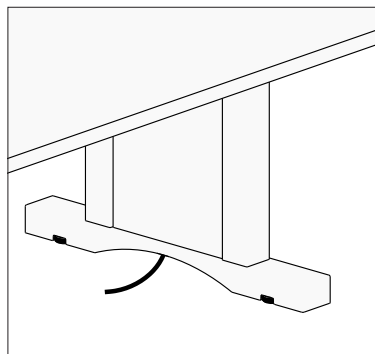

Power-in with cover panel in place.