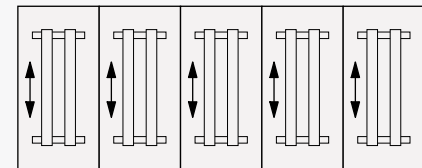

> To Order

For product numbers, join the Prefix Code, Material Code, and Leg Code; read across and down for price.

Ex. Qty (3) 96wx48d tables with Wood1 Matched Veneer tops, Chrome Legs with Wood1 Cover Panels, ProdNo is NIKAP3W1CW1; List Price is $30908.

! Notes:

Tops are 1.125 inches thick.

All tables have concealed casters.

Tables must be ordered as a matched set if veneer-matching is required.

BPGlass: S.BWT White or S.BLK Black.

AE Glass: GAB Acid-Etched Black or GAW Acid-Etched White.

Glass tops include metal trim; to match base finish on powder coat legs, or to match glass color on chrome legs.

Includes ganging mechanisms on underside of top. Ganging tables should always be the same depth; widths can vary.

Leg Columns have leveler for purpose of stabilizing table when in use.

Standard Powdercoat color options:

(MRW) Resin White

(MRB) Resin Black

(MRS) Resin Satin Aluminum

(MRBM) Resin Black Matte

(MRTG) Resin Thunder Gray

(MRBZ) Resin Bronze

Each table includes duplex unit with daisy chain.

Matched table sets will have one power entry per 6 tables. Non-Matched tables will have one power cord per table.

72-inch softplug cord is an in-feed with 20 Amp plug and is UL-Recognized, not UL-Approved.

All tables include wire basket in (MRB) black between the legs.

Order individual in-surface power units from page CN10.

For no duplex unit deduct $684 per table in matched set (custom item number).