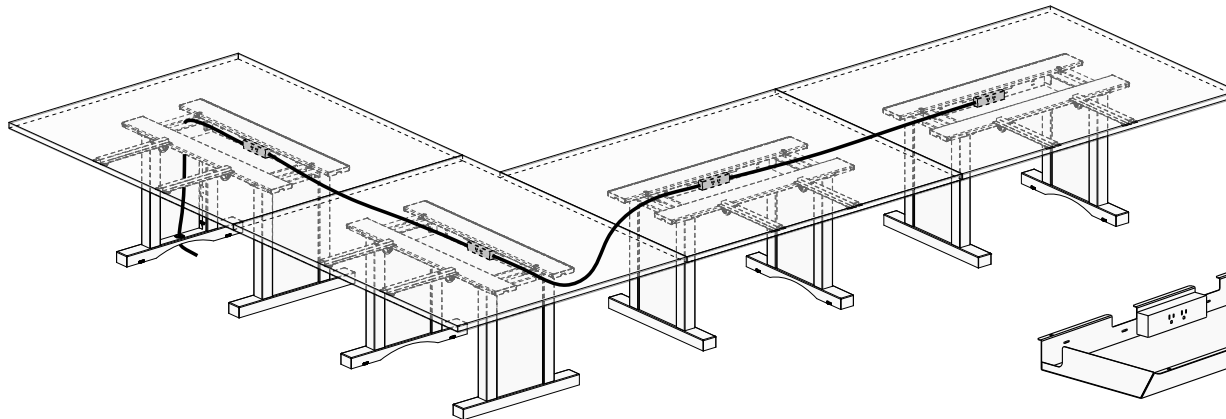

TABLE DEPTH	A (HEIGHT)
30	52
33	53.5
36	55
42	58
48	61
54	65.5
60	68.5

TABLE WIDTH	B (OVERHANG)
42	7.3
48	7.3
54	10.3
60	13.3
66	16.3
72	16.3
84	16.3
96	16.3

Configurations

Tables can be configured in a variety of layouts. Ganging mechanisms on the underside of tops lock tables together. Ordering table sets allow for veneer matching.

Grain runs long on rectangle tables.

Grain runs parallel to base legs on square tables.

Power

Each table includes duplex outlet that is meant to be daisy chained. Surface power options can be ordered separately and plug into duplex outlet.

SURFACE POWER

Surface power options are mounted in top of worksurface and plug into duplex outlet below worksurface. See page CN10 for recommended surface power options.

DAISY CHAINED DUPLEX POWER

Tables can be daisy chained in multiple configurations. One power cord is included for each matched set of up to (6) tables. Individual non-matched tables receive one power cord per table.