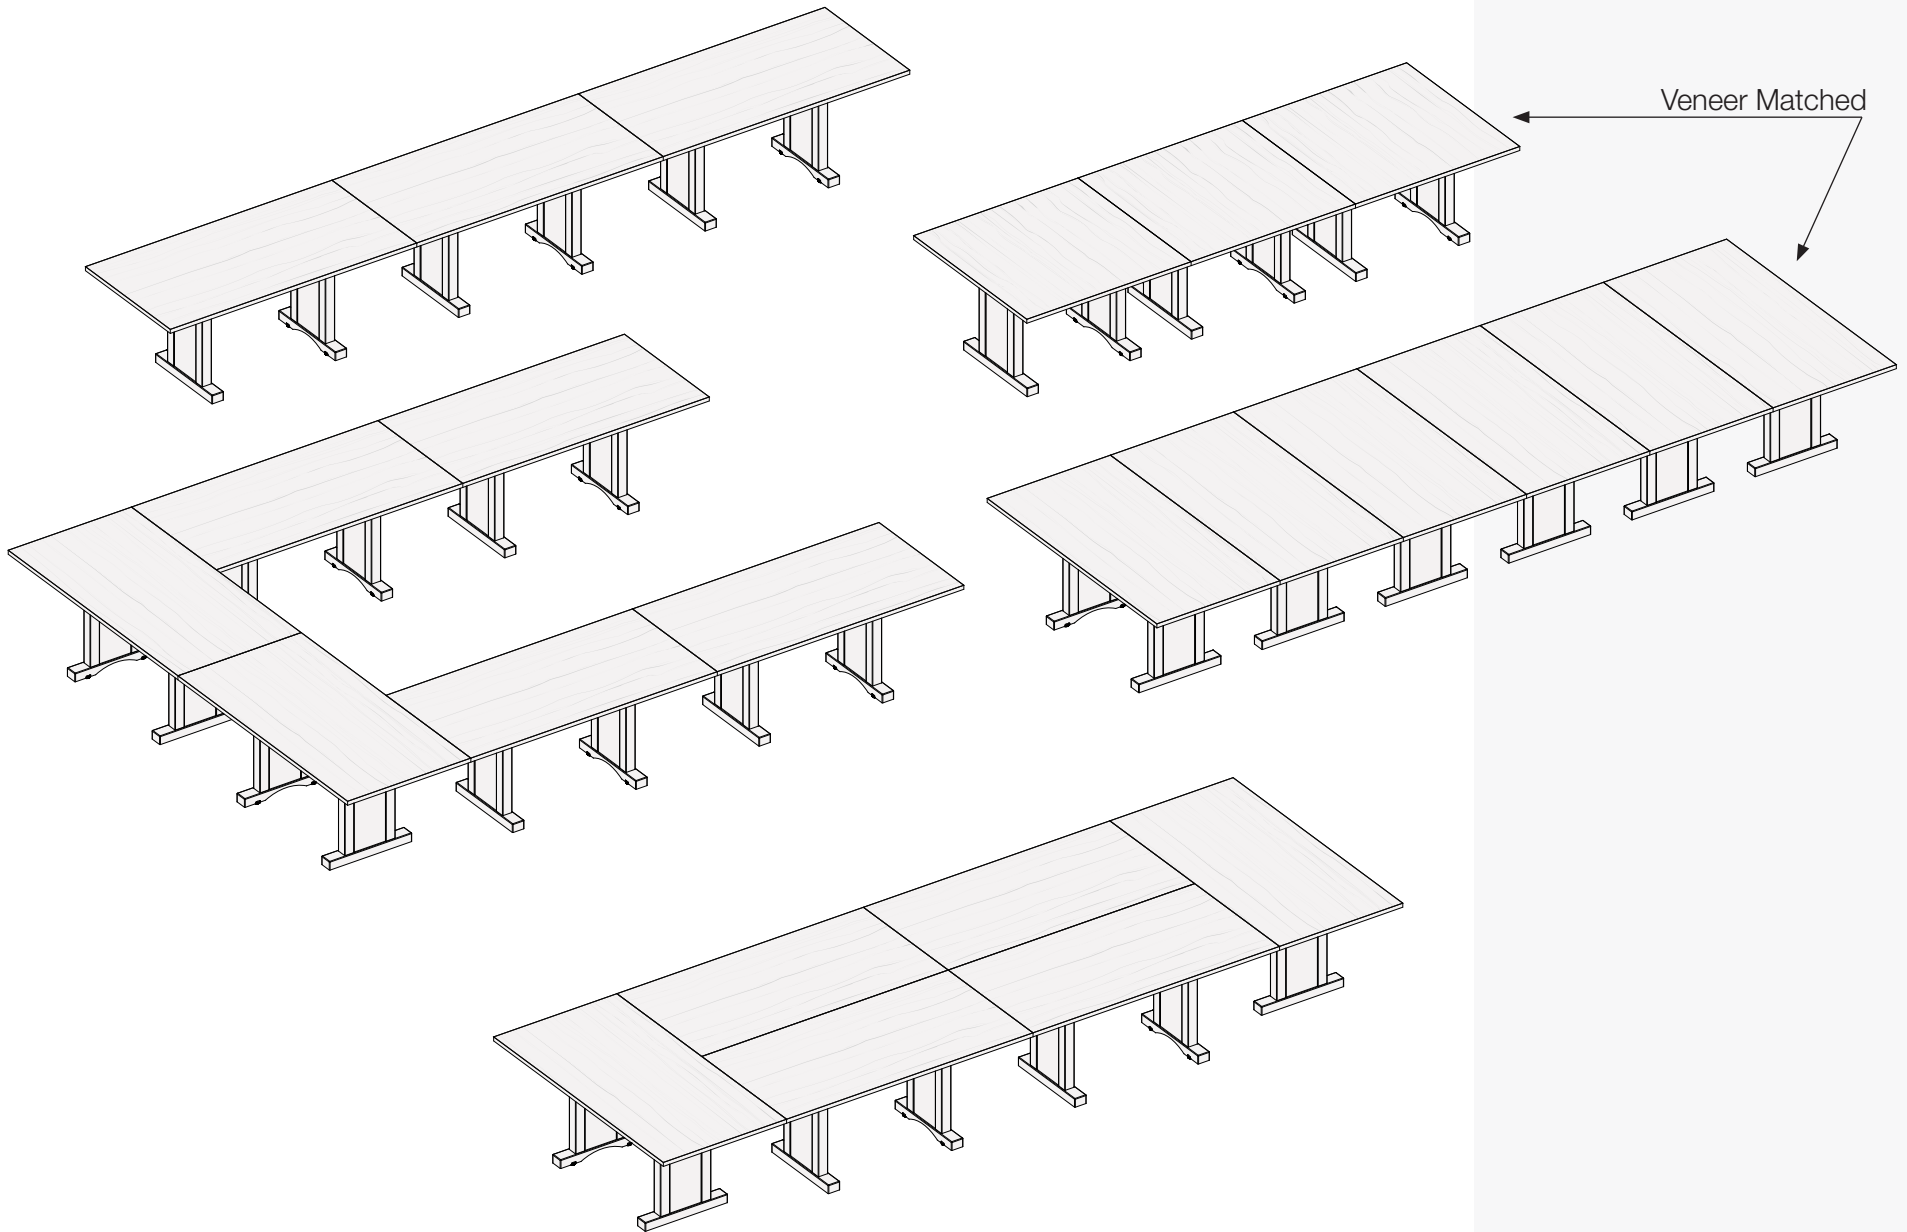

TABLE DEPTH	A (HEIGHT)
30	52
33	53.5
36	55
42	58
48	61
54	65.5
60	68.5

TABLE WIDTH	B (OVERHANG)
42	7.3
48	7.3
54	10.3
60	13.3
66	16.3
72	16.3
84	16.3
96	16.3

Configurations

Tables can be configured in a variety of layouts. Ganging mechanisms on the underside of tops lock tables together. Ordering table sets allow for veneer matching.

Grain runs long on rectangle tables.

Grain runs parallel to base legs on square tables.

Power

Each table includes duplex outlet that is meant to be daisy chained. Surface power options can be ordered separately and plug into duplex outlet.