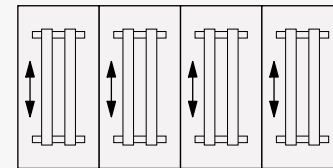

> To Order

For product numbers, join the Prefix Code, Material Code, and Leg Code; read across and down for price.

Ex. Qty (3) 96wx48d tables with Wood1 Matched Veneer tops, Chrome Legs with Wood1 Cover Panels, ProdNo is NIKAP3W1CW1; List Price is $30908.

! Notes:

Tops are 1.125 inches thick.

All tables have concealed casters.

Tables must be ordered as a matched set if veneer-matching is required.

BPGlass: S.BWT White or S.BLK Black.

AE Glass: GAB Acid-Etched Black or GAW Acid-Etched White.

Glass tops include metal trim; to match base finish on powder coat legs, or to match glass color on chrome legs.

Includes ganging mechanisms on underside of top. Ganging tables should always be the same depth; widths can vary.

Leg Columns have leveler for purpose of stabilizing table when in use.

Standard Powdercoat color options:

(MRW) Resin White

(MRB) Resin Black

(MRS) Resin Satin Aluminum

(MRBM) Resin Black Matte

(MRTG) Resin Thunder Gray

(MRBZ) Resin Bronze

Each table includes duplex unit with daisy chain.

Matched table sets will have one power entry per 6 tables. Non-Matched tables will have one power cord per table.

72-inch softplug cord is an in-feed with 20 Amp plug and is UL-Recognized, not UL-Approved.

All tables include wire basket in (MRB) black between the legs.

Order individual in-surface power units from page CN10.

For no duplex unit deduct $684 per table in matched set (custom item number).