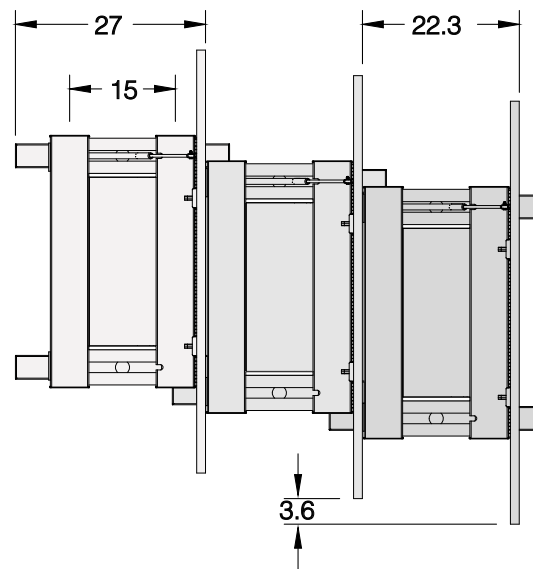

Nesting

When the top is flipped in the upright position the tables can be nested together for smaller storage solutions.

30-in to 48-in deep tables
(12-in on center leg spacing)

54-in to 60-in deep tables
(15-in on center leg spacing)

TABLE DEPTH	A (HEIGHT)
30	52
33	53.5
36	55
42	58
48	61
54	65.5
60	68.5

TABLE WIDTH	B (OVERHANG)
42	7.3
48	7.3
54	10.3
60	13.3
66	16.3
72	16.3
84	16.3
96	16.3

Configurations

Tables can be configured in a variety of layouts. Ganging mechanisms on the underside of tops lock tables together. Ordering table sets allow for veneer matching.