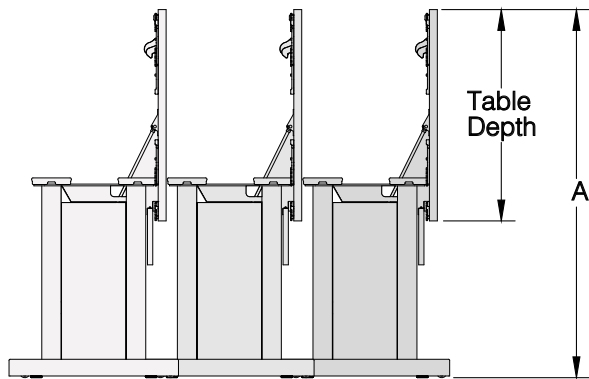

Power to each table is modular and quick-connect for fast changes and reconfigurations.

CASTERS

Rolling casters are concealed in base and a stabilizing glide can be lowered to keep tables in place while in use as needed.

Nesting

When the top is flipped in the upright position the tables can be nested together for smaller storage solutions.

30-in to 48-in deep tables
(12-in on center leg spacing)

54-in to 60-in deep tables
(15-in on center leg spacing)

TABLE DEPTH	A (HEIGHT)
30	52
33	53.5
36	55
42	58
48	61
54	65.5
60	68.5

TABLE WIDTH	B (OVERHANG)
42	7.3
48	7.3
54	10.3
60	13.3
66	16.3
72	16.3
84	16.3
96	16.3

Configurations

Tables can be configured in a variety of layouts. Ganging mechanisms on the underside of tops lock tables together. Ordering table sets allow for veneer matching.