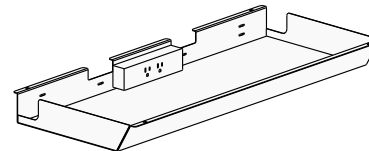

Nesting

When the top is flipped in the upright position the tables can be nested together for smaller storage solutions.

30-in to 48-in deep tables
(12-in on center leg spacing)

54-in to 60-in deep tables
(15-in on center leg spacing)

TABLE DEPTH	A (HEIGHT)
30	52
33	53.5
36	55
42	58
48	61
54	65.5
60	68.5

TABLE WIDTH	B (OVERHANG)
42	7.3
48	7.3
54	10.3
60	13.3
66	16.3
72	16.3
84	16.3
96	16.3

Configurations

Tables can be configured in a variety of layouts. Ganging mechanisms on the underside of tops lock tables together. Ordering table sets allow for veneer matching.

Grain runs long on rectangle tables.

Grain runs parallel to base legs on square tables.

Power

Each table includes duplex outlet that is meant to be daisy chained. Surface power options can be ordered separately and plug into duplex outlet.

SURFACE POWER

Surface power options are mounted in top of worksurface and plug into duplex outlet below worksurface. See page CN10 for recommended surface power options.

DAISY CHAINED DUPLEX POWER

Tables can be daisy chained in multiple configurations. One power cord is included for each matched set of up to (6) tables. Individual non-matched tables receive one power cord per table.