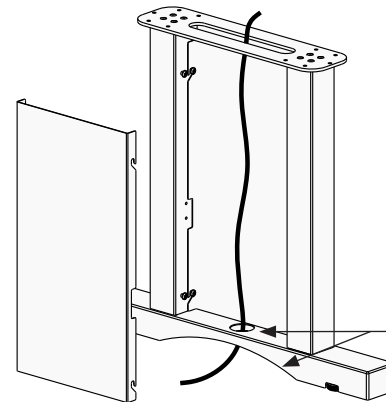

Grain runs long on rectangle tables.

Grain runs parallel to base legs on square tables.

Power

Each table includes duplex outlet that is meant to be daisy chained. Surface power options can be ordered separately and plug into duplex outlet.

SURFACE POWER

Surface power options are mounted in top of worksurface and plug into duplex outlet below worksurface. See page CN10 for recommended surface power options.

DAISY CHAINED DUPLEX POWER

Tables can be daisy chained in multiple configurations. One power cord is included for each matched set of up to (6) tables. Individual non-matched tables receive one power cord per table.

WIRE MANAGEMENT BASKET

Duplex Outlet sits inside wire management basket on underside of top.

Power-in with cover panel in place.

POWER IN

Radius on inside of foot and 2-inch access hole allow power to enter in through the floor into the leg.