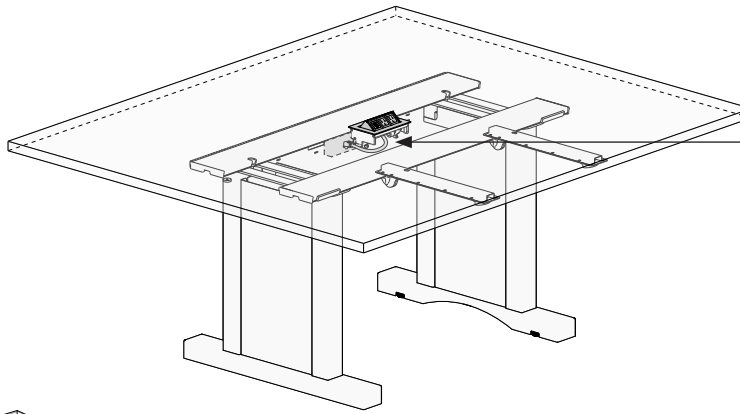

TABLE DEPTH	A (HEIGHT)
30	52
33	53.5
36	55
42	58
48	61
54	65.5
60	68.5

TABLE WIDTH	B (OVERHANG)
42	7.3
48	7.3
54	10.3
60	13.3
66	16.3
72	16.3
84	16.3
96	16.3

Configurations

Tables can be configured in a variety of layouts. Ganging mechanisms on the underside of tops lock tables together. Ordering table sets allow for veneer matching.

Grain runs long on rectangle tables.

Grain runs parallel to base legs on square tables.

Power

Each table includes duplex outlet that is meant to be daisy chained. Surface power options can be ordered separately and plug into duplex outlet.

SURFACE POWER

Surface power options are mounted in top of worksurface and plug into duplex outlet below worksurface. See page CN10 for recommended surface power options.

DAISY CHAINED DUPLEX POWER

Tables can be daisy chained in multiple configurations. One power cord is included for each matched set of up to (6) tables. Individual non-matched tables receive one power cord per table.