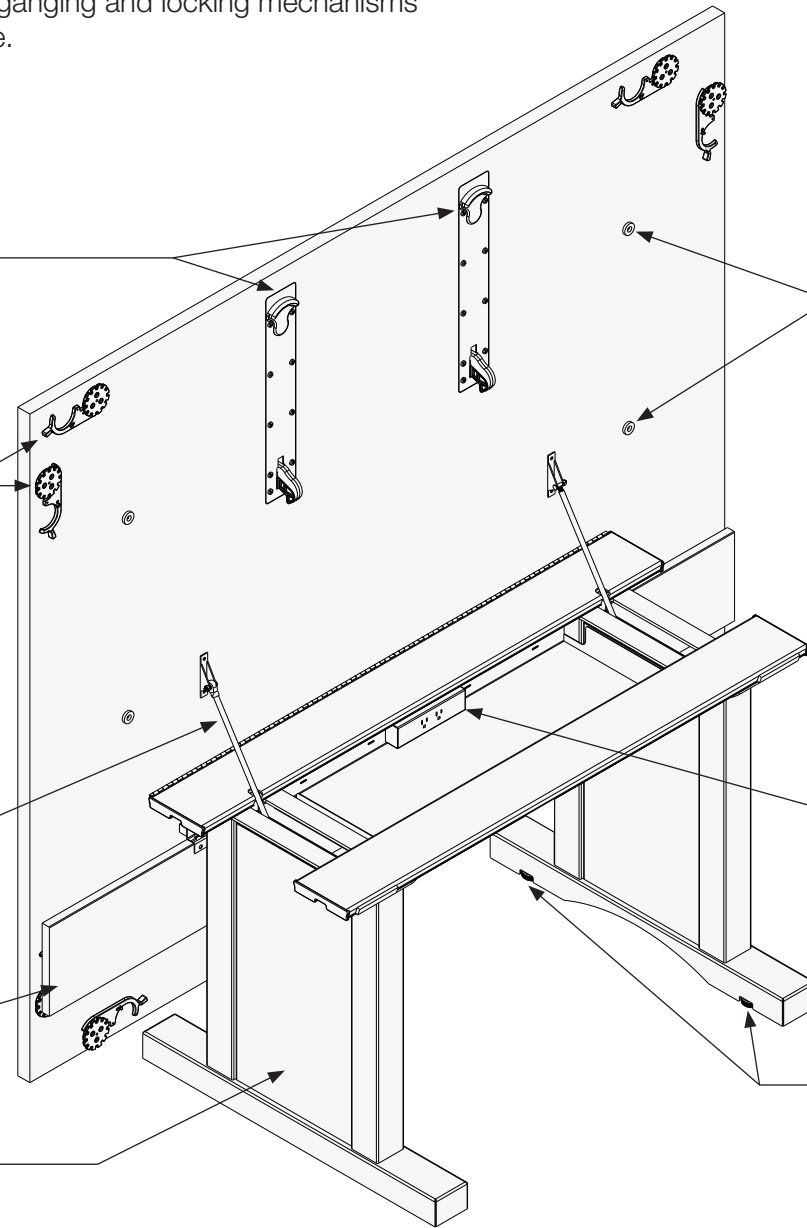

CYLINDER ASSISTS

Cylinder assists help to raise top into upper position. Large tops have two cylinders (one per leg). Small tops have one cylinder in one of the legs.

HINGED MODESTY (OPTIONAL)

Optional Modesty panels hinge back when table is in the upper position.

ACCESS PANEL

Removable access panel gives access between legs for wiring. Panels can be painted metal or applied veneer.

WIRE MANAGEMENT MAGNETS

Surface mounted magnets for wire management.

METAL WIRE TRAY W/ DUPLEX UNIT

Nesting

When the top is flipped in the upright position the tables can be nested together for smaller storage solutions.

30-in to 48-in deep tables
(12-in on center leg spacing)

54-in to 60-in deep tables
(15-in on center leg spacing)