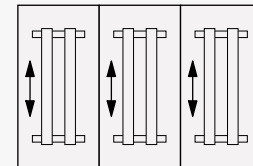

> To Order

For product numbers, join the Prefix Code, Material Code, and Leg Code; read across and down for price.

Ex. Qty (3) 96wx48d tables with Wood1 Matched Veneer tops, Chrome Legs with Wood1 Cover Panels, ProdNo is NIKAP3W1CW1; List Price is $30908.

! Notes:

Tops are 1.125 inches thick.

All tables have concealed casters.

Tables must be ordered as a matched set if veneer-matching is required.

BPGlass: S.BWT White or S.BLK Black.

AE Glass: GAB Acid-Etched Black or GAW Acid-Etched White.

Glass tops include metal trim; to match base finish on powder coat legs, or to match glass color on chrome legs.

Includes ganging mechanisms on underside of top. Ganging tables should always be the same depth; widths can vary.

Leg Columns have leveler for purpose of stabilizing table when in use.

Standard Powdercoat color options:

(MRW) Resin White

(MRB) Resin Black

(MRS) Resin Satin Aluminum

(MRBM) Resin Black Matte

(MRTG) Resin Thunder Gray

(MRBZ) Resin Bronze

Each table includes duplex unit with daisy chain.

Matched table sets will have one power entry per 6 tables. Non-Matched tables will have one power cord per table.

72-inch softplug cord is an in-feed with 20 Amp plug and is UL-Recognized, not UL-Approved.

All tables include wire basket in (MRB) black between the legs.

Order individual in-surface power units from page CN10.

For no duplex unit deduct $684 per table in matched set (custom item number).