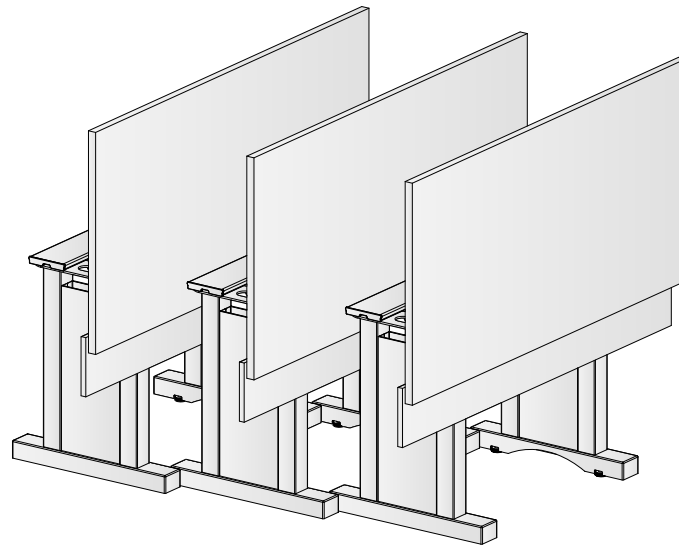

ACCESS PANEL

Removable access panel gives access between legs for wiring. Panels can be painted metal or applied veneer.

WIRE MANAGEMENT MAGNETS

Surface mounted magnets for wire management.

METAL WIRE TRAY W/ DUPLEX UNIT

Power to each table is modular and quick-connect for fast changes and reconfigurations.

CASTERS

Rolling casters are concealed in base and a stabilizing glide can be lowered to keep tables in place while in use as needed.

Nesting

When the top is flipped in the upright position the tables can be nested together for smaller storage solutions.

30-in to 48-in deep tables
(12-in on center leg spacing)

54-in to 60-in deep tables
(15-in on center leg spacing)

TABLE DEPTH	A (HEIGHT)
30	52
33	53.5
36	55
42	58
48	61
54	65.5
60	68.5

TABLE WIDTH	B (OVERHANG)
42	7.3
48	7.3
54	10.3
60	13.3
66	16.3
72	16.3
84	16.3
96	16.3

Configurations

Tables can be configured in a variety of layouts. Ganging mechanisms on the underside of tops lock tables together. Ordering table sets allow for veneer matching.