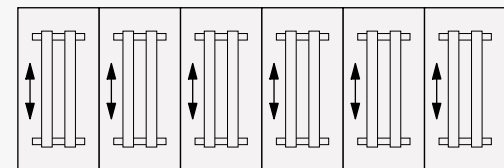

> To Order

For product numbers, join the Prefix Code, Material Code, and Leg Code; read across and down for price.

Ex. Qty (3) 96wx48d tables with Wood1 Matched Veneer tops, Chrome Legs with Wood1 Cover Panels, ProdNo is NIKAP3W1CW1; List Price is $30908.

! Notes:

Tops are 1.125 inches thick.

All tables have concealed casters.

Tables must be ordered as a matched set if veneer-matching is required.

BPGlass: S.BWT White or S.BLK Black.

AE Glass: GAB Acid-Etched Black or GAW Acid-Etched White.

Glass tops include metal trim; to match base finish on powder coat legs, or to match glass color on chrome legs.

Includes ganging mechanisms on underside of top. Ganging tables should always be the same depth; widths can vary.

Leg Columns have leveler for purpose of stabilizing table when in use.

Standard Powdercoat color options:

(MRW) Resin White

(MRB) Resin Black

(MRS) Resin Satin Aluminum

(MRBM) Resin Black Matte

(MRTG) Resin Thunder Gray

(MRBZ) Resin Bronze

Each table includes duplex unit with daisy chain.

Matched table sets will have one power entry per 6 tables. Non-Matched tables will have one power cord per table.

72-inch softplug cord is an in-feed with 20 Amp plug and is UL-Recognized, not UL-Approved.

All tables include wire basket in (MRB) black between the legs.

Order individual in-surface power units from page CN10.

For no duplex unit deduct $684 per table in matched set (custom item number).