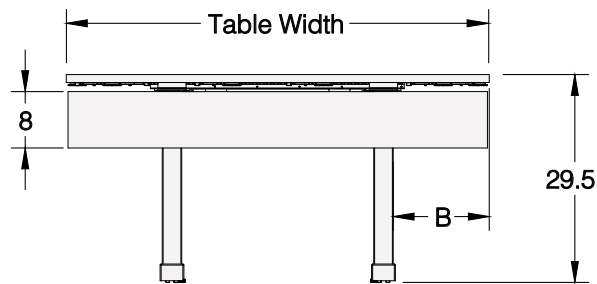

Power to each table is modular and quick-connect for fast changes and reconfigurations.

CASTERS

Rolling casters are concealed in base and a stabilizing glide can be lowered to keep tables in place while in use as needed.

Nesting

When the top is flipped in the upright position the tables can be nested together for smaller storage solutions.

30-in to 48-in deep tables
(12-in on center leg spacing)

54-in to 60-in deep tables
(15-in on center leg spacing)

TABLE DEPTH	A (HEIGHT)
30	52
33	53.5
36	55
42	58
48	61
54	65.5
60	68.5

TABLE WIDTH	B (OVERHANG)
42	7.3
48	7.3
54	10.3
60	13.3
66	16.3
72	16.3
84	16.3
96	16.3

Configurations

Tables can be configured in a variety of layouts. Ganging mechanisms on the underside of tops lock tables together. Ordering table sets allow for veneer matching.