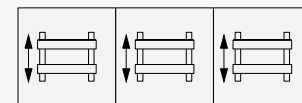

(MRBZ) Resin Bronze

Each table includes duplex unit with daisy chain.

Matched table sets will have one power entry per 6 tables. Non-Matched tables will have one power cord per table.

72-inch softplug cord is an in-feed with 20 Amp plug and is UL-Recognized, not UL-Approved.

All tables include wire basket in (MRB) black between the legs.

Order individual in-surface power units from page CN10.

For no duplex unit deduct \$684 per table in matched set (custom item number).

Mobile Rectangle Tables
29.5h