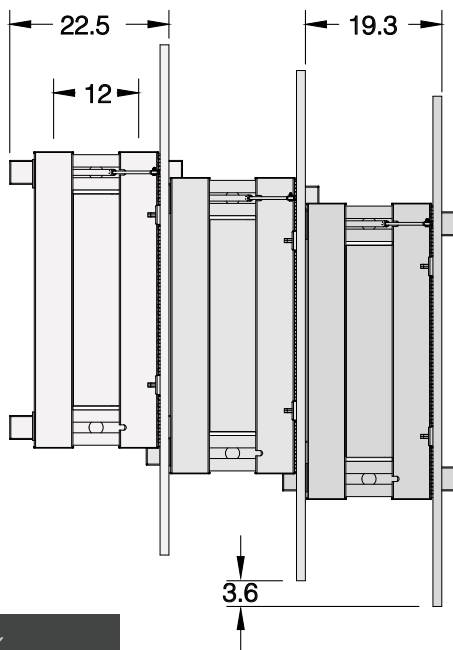

Nesting

When the top is flipped in the upright position the tables can be nested together for smaller storage solutions.

30-in to 48-in deep tables
(12-in on center leg spacing)

54-in to 60-in deep tables
(15-in on center leg spacing)

TABLE DEPTH	A (HEIGHT)
30	52
33	53.5
36	55
42	58
48	61
54	65.5
60	68.5

TABLE WIDTH	B (OVERHANG)
42	7.3
48	7.3
54	10.3
60	13.3
66	16.3
72	16.3
84	16.3
96	16.3

Configurations

Tables can be configured in a variety of layouts. Ganging mechanisms on the underside of tops lock tables together. Ordering table sets allow for veneer matching.