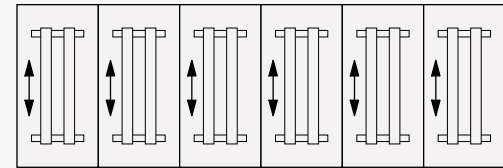

Prefix Codes	Top Materials / Code / List $						Powder Coat Legs			Chrome Legs		Optional Modesty
		Wood 1	Wood 2	HPL	Fenix®	BP Glass	AE Glass	Cover Panel		Cover Panel			
								To Match Legs	Wood1	Wood2	Wood1	Wood2	
Table Size		...W1...	...W2...	...H...	...L...	...G...	...J...	...P	...PW1	...PW2	...CW1	...CW2	M
60w 30d 24-in Foot		...W1...	...W2...	...H...	...L...	...G...	...J...	...P	...PW1	...PW2	...CW1	...CW2	M
1 Table	NIKAE1...	7128	7627	6772	7627	8997	9035	+0	+647	+692	+2155	+2306	+1199
2 Matched Table Set (60x60)	NIKAE2...	14035	15017	13333	15017	17774	17848	+0	+1293	+1384	+4310	+4612	+2398
3 Matched Table Set (90x60)	NIKAE3...	20943	22409	19896	22409	26551	26663	+0	+1940	+2076	+6465	+6918	+3598
4 Matched Table Set (120x60)	NIKAE4...	27850	29800	26458	29800	35328	35477	+0	+2586	+2767	+8620	+9223	+4797
5 Matched Table Set (150x60)	NIKAE5...	34757	37190	33019	37190	44104	44290	+0	+3233	+3459	+10775	+11529	+5996
6 Matched Table Set (180x60)	NIKAE6...	41665	44582	39582	44582	52882	53105	+0	+3879	+4151	+12930	+13835	+7195
60w 42d 27-in Foot		...W1...	...W2...	...H...	...L...	...G...	...J...	...P	...PW1	...PW2	...CW1	...CW2	M
1 Table	NIKAF1...	7427	7947	7056	7947	9587	9639	+0	+647	+692	+2155	+2306	+1199
2 Matched Table Set (84x60)	NIKAF2...	14634	15658	13902	15658	18954	19058	+0	+1293	+1384	+4310	+4612	+2398
3 Matched Table Set (126x60)	NIKAF3...	21840	23369	20748	23369	28320	28476	+0	+1940	+2076	+6465	+6918	+3598
4 Matched Table Set (168x60)	NIKAF4...	29047	31080	27595	31080	37687	37895	+0	+2586	+2767	+8620	+9223	+4797
5 Matched Table Set (210x60)	NIKAF5...	36254	38792	34441	38792	47054	47314	+0	+3233	+3459	+10775	+11529	+5996
6 Matched Table Set (252x60)	NIKAF6...	43461	46503	41288	46503	56421	56733	+0	+3879	+4151	+12930	+13835	+7195
60w 48d 27-in Foot		...W1...	...W2...	...H...	...L...	...G...	...J...	...P	...PW1	...PW2	...CW1	...CW2	M
1 Table	NIKAG1...	7580	8111	7201	8111	9885	9945	+0	+647	+692	+2155	+2306	+1199
2 Matched Table Set (96x60)	NIKAG2...	14940	15986	14193	15986	19550	19669	+0	+1293	+1384	+4310	+4612	+2398
3 Matched Table Set (144x60)	NIKAG3...	22299	23860	21184	23860	29215	29393	+0	+1940	+2076	+6465	+6918	+3598
4 Matched Table Set (192x60)	NIKAG4...	29659	31735	28176	31735	38880	39118	+0	+2586	+2767	+8620	+9223	+4797
5 Matched Table Set (240x60)	NIKAG5...	37019	39610	35168	39610	48545	48842	+0	+3233	+3459	+10775	+11529	+5996
66w 33d 24-in Foot		...W1...	...W2...	...H...	...L...	...G...	...J...	...P	...PW1	...PW2	...CW1	...CW2	M
1 Table	NIKAH1...	7212	7717	6851	7717	9236	9281	+0	+647	+692	+2155	+2306	+1216
2 Matched Table Set (66x66)	NIKAH2...	14204	15198	13494	15198	18253	18343	+0	+1293	+1384	+4310	+4612	+2431
3 Matched Table Set (99x66)	NIKAH3...	21195	22679	20135	22679	27268	27403	+0	+1940	+2076	+6465	+6918	+3647
4 Matched Table Set (132x66)	NIKAH4...	28187	30160	26778	30160	36284	36464	+0	+2586	+2767	+8620	+9223	+4862
5 Matched Table Set (165x66)	NIKAH5...	35178	37640	33419	37640	45299	45524	+0	+3233	+3459	+10775	+11529	+6078
6 Matched Table Set (198x66)	NIKAH6...	42170	45122	40062	45122	54316	54586	+0	+3879	+4151	+12930	+13835	+7293
66w 42d 27-in Foot		...W1...	...W2...	...H...	...L...	...G...	...J...	...P	...PW1	...PW2	...CW1	...CW2	M
1 Table	NIKAI1...	7419	7938	7048	7938	9682	9739	+0	+647	+692	+2155	+2306	+1216
2 Matched Table Set (84x66)	NIKAI2...	14618	15641	13887	15641	19144	19259	+0	+1293	+1384	+4310	+4612	+2431
3 Matched Table Set (126x66)	NIKAI3...	21817	23344	20726	23344	28607	28778	+0	+1940	+2076	+6465	+6918	+3647
4 Matched Table Set (168x66)	NIKAI4...	29016	31047	27565	31047	38069	38298	+0	+2586	+2767	+8620	+9223	+4862
5 Matched Table Set (210x66)	NIKAI5...	36215	38750	34404	38750	47531	47817	+0	+3233	+3459	+10775	+11529	+6078
6 Matched Table Set (252x66)	NIKAI6...	43413	46452	41242	46452	56992	57336	+0	+3879	+4151	+12930	+13835	+7293
66w 48d 27-in Foot		...W1...	...W2...	...H...	...L...	...G...	...J...	...P	...PW1	...PW2	...CW1	...CW2	M
1 Table	NIKAJ1...	7787	8332	7398	8332	10209	10275	+0	+647	+692	+2155	+2306	+1216
2 Matched Table Set (96x66)	NIKAJ2...	15353	16428	14585	16428	20198	20329	+0	+1293	+1384	+4310	+4612	+2431
3 Matched Table Set (144x66)	NIKAJ3...	22919	24523	21773	24523	30186	30383	+0	+1940	+2076	+6465	+6918	+3647
4 Matched Table Set (192x66)	NIKAJ4...	30485	32619	28961	32619	40175	40436	+0	+2586	+2767	+8620	+9223	+4862
5 Matched Table Set (240x66)	NIKAJ5...	38051	40715	36148	40715	50163	50490	+0	+3233	+3459	+10775	+11529	+6078

For optional modesty panel append **M** to product number and add list price.

(Continued on next page)