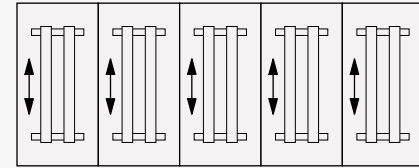

Prefix Codes	Top Materials / Code / List $						Powder Coat Legs			Chrome Legs		Optional Modesty
		Wood 1	Wood 2	HPL	Fenix®	BP Glass	AE Glass	Cover Panel		Cover Panel			
								To Match Legs	Wood1	Wood2	Wood1	Wood2	
Table Size		...W1...	...W2...	...H...	...L...	...G...	...J...	...P	...PW1	...PW2	...CW1	...CW2	M
60w 30d 24-in Foot		...W1...	...W2...	...H...	...L...	...G...	...J...	...P	...PW1	...PW2	...CW1	...CW2	M
1 Table	NIKAE1...	7128	7627	6772	7627	8997	9035	+0	+647	+692	+2155	+2306	+1199
2 Matched Table Set (60x60)	NIKAE2...	14035	15017	13333	15017	17774	17848	+0	+1293	+1384	+4310	+4612	+2398
3 Matched Table Set (90x60)	NIKAE3...	20943	22409	19896	22409	26551	26663	+0	+1940	+2076	+6465	+6918	+3598
4 Matched Table Set (120x60)	NIKAE4...	27850	29800	26458	29800	35328	35477	+0	+2586	+2767	+8620	+9223	+4797
5 Matched Table Set (150x60)	NIKAE5...	34757	37190	33019	37190	44104	44290	+0	+3233	+3459	+10775	+11529	+5996
6 Matched Table Set (180x60)	NIKAE6...	41665	44582	39582	44582	52882	53105	+0	+3879	+4151	+12930	+13835	+7195
60w 42d 27-in Foot		...W1...	...W2...	...H...	...L...	...G...	...J...	...P	...PW1	...PW2	...CW1	...CW2	M
1 Table	NIKAF1...	7427	7947	7056	7947	9587	9639	+0	+647	+692	+2155	+2306	+1199
2 Matched Table Set (84x60)	NIKAF2...	14634	15658	13902	15658	18954	19058	+0	+1293	+1384	+4310	+4612	+2398
3 Matched Table Set (126x60)	NIKAF3...	21840	23369	20748	23369	28320	28476	+0	+1940	+2076	+6465	+6918	+3598
4 Matched Table Set (168x60)	NIKAF4...	29047	31080	27595	31080	37687	37895	+0	+2586	+2767	+8620	+9223	+4797
5 Matched Table Set (210x60)	NIKAF5...	36254	38792	34441	38792	47054	47314	+0	+3233	+3459	+10775	+11529	+5996
6 Matched Table Set (252x60)	NIKAF6...	43461	46503	41288	46503	56421	56733	+0	+3879	+4151	+12930	+13835	+7195
60w 48d 27-in Foot		...W1...	...W2...	...H...	...L...	...G...	...J...	...P	...PW1	...PW2	...CW1	...CW2	M
1 Table	NIKAG1...	7580	8111	7201	8111	9885	9945	+0	+647	+692	+2155	+2306	+1199
2 Matched Table Set (96x60)	NIKAG2...	14940	15986	14193	15986	19550	19669	+0	+1293	+1384	+4310	+4612	+2398
3 Matched Table Set (144x60)	NIKAG3...	22299	23860	21184	23860	29215	29393	+0	+1940	+2076	+6465	+6918	+3598
4 Matched Table Set (192x60)	NIKAG4...	29659	31735	28176	31735	38880	39118	+0	+2586	+2767	+8620	+9223	+4797
5 Matched Table Set (240x60)	NIKAG5...	37019	39610	35168	39610	48545	48842	+0	+3233	+3459	+10775	+11529	+5996
66w 33d 24-in Foot		...W1...	...W2...	...H...	...L...	...G...	...J...	...P	...PW1	...PW2	...CW1	...CW2	M
1 Table	NIKAH1...	7212	7717	6851	7717	9236	9281	+0	+647	+692	+2155	+2306	+1216
2 Matched Table Set (66x66)	NIKAH2...	14204	15198	13494	15198	18253	18343	+0	+1293	+1384	+4310	+4612	+2431
3 Matched Table Set (99x66)	NIKAH3...	21195	22679	20135	22679	27268	27403	+0	+1940	+2076	+6465	+6918	+3647
4 Matched Table Set (132x66)	NIKAH4...	28187	30160	26778	30160	36284	36464	+0	+2586	+2767	+8620	+9223	+4862
5 Matched Table Set (165x66)	NIKAH5...	35178	37640	33419	37640	45299	45524	+0	+3233	+3459	+10775	+11529	+6078
6 Matched Table Set (198x66)	NIKAH6...	42170	45122	40062	45122	54316	54586	+0	+3879	+4151	+12930	+13835	+7293
66w 42d 27-in Foot		...W1...	...W2...	...H...	...L...	...G...	...J...	...P	...PW1	...PW2	...CW1	...CW2	M
1 Table	NIKAI1...	7419	7938	7048	7938	9682	9739	+0	+647	+692	+2155	+2306	+1216
2 Matched Table Set (84x66)	NIKAI2...	14618	15641	13887	15641	19144	19259	+0	+1293	+1384	+4310	+4612	+2431
3 Matched Table Set (126x66)	NIKAI3...	21817	23344	20726	23344	28607	28778	+0	+1940	+2076	+6465	+6918	+3647
4 Matched Table Set (168x66)	NIKAI4...	29016	31047	27565	31047	38069	38298	+0	+2586	+2767	+8620	+9223	+4862
5 Matched Table Set (210x66)	NIKAI5...	36215	38750	34404	38750	47531	47817	+0	+3233	+3459	+10775	+11529	+6078
6 Matched Table Set (252x66)	NIKAI6...	43413	46452	41242	46452	56992	57336	+0	+3879	+4151	+12930	+13835	+7293
66w 48d 27-in Foot		...W1...	...W2...	...H...	...L...	...G...	...J...	...P	...PW1	...PW2	...CW1	...CW2	M
1 Table	NIKAJ1...	7787	8332	7398	8332	10209	10275	+0	+647	+692	+2155	+2306	+1216
2 Matched Table Set (96x66)	NIKAJ2...	15353	16428	14585	16428	20198	20329	+0	+1293	+1384	+4310	+4612	+2431
3 Matched Table Set (144x66)	NIKAJ3...	22919	24523	21773	24523	30186	30383	+0	+1940	+2076	+6465	+6918	+3647
4 Matched Table Set (192x66)	NIKAJ4...	30485	32619	28961	32619	40175	40436	+0	+2586	+2767	+8620	+9223	+4862
5 Matched Table Set (240x66)	NIKAJ5...	38051	40715	36148	40715	50163	50490	+0	+3233	+3459	+10775	+11529	+6078

For optional modesty panel append **M** to product number and add list price.

(Continued on next page)