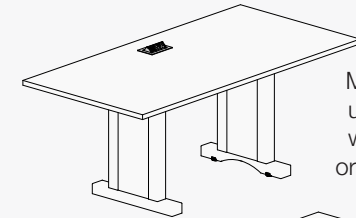

Conference: **Nika**

Nika Power Options

Node

Power Option	Product No.	List $	Product No.	List $
2-Port: (2) Simplex	Softplug		Softplug+CircuitBreaker	
Satin nickel, plated	ELN220SSP	365	ELN220CSP	422
• Parchment resin coat	ELN220SPR	244	ELN220CPR	301
Dark bronze, plated	ELN220SBP	365	ELN220CBP	422
Midnight resin coat	ELN220SMR	244	ELN220CMR	301
Trivalent chrome, white simplex	ELN220STC	303	ELN220CTC	362
2-Port: (1) Simplex, (1) USB-A+C				
Satin nickel, plated	ELN211SSP	484	ELN211CSP	527
• Parchment resin coat	ELN211SPR	365	ELN211CPR	421
Dark bronze, plated	ELN211SBP	471	ELN211CBP	527
Midnight resin coat	ELN211SMR	365	ELN211CMR	421
Trivalent chrome, white simplex	ELN211STC	424	ELN211CTC	481

! Notes:

USB-A+C = USB-A 2.1A & UCB-C 18 watts (uses one port)
The Corded Node can be used in New York City, as per the NYC Electrical Code.
Cannot be used with tables with depth 36-in or less that include modesty option.

MhoB

	Softplug		Softplug+CircuitBreaker	
2-Port: (2) Splx	ELM220S...	404	ELM220C...	461
2-Port: (1) Splx, (1) USB-A+C	ELM211S...	517	ELM211C...	574
• 3-Port: (2) Splx, (1) USB-A+C	ELM321S...	540	ELM321C...	597
• 4-Port: (2) Splx, (1) USB-A+C, (1) USB-C45	ELM422S...	755	ELM422C...	811
5-Port: (2) Splx, (1) USB-A+C, (1) HDMI, (1) RJ45	ELM523S...	794	ELM523C...	852

Material: ...Suffix
• Gloss White Resin Coat ...WH
• Gloss Black Resin Coat ...BLK
Silver Resin Coat / Black Trim ...SLV

> To Order:

For product numbers, append the Material Suffix to the Prefix Code; read across and down for list price.
Ex: For 2-Port w/ two simplex outlets, softplug unit in Gloss White Resin Coat, ProdNo is ELM220SWH; list price is $404.

! Notes: