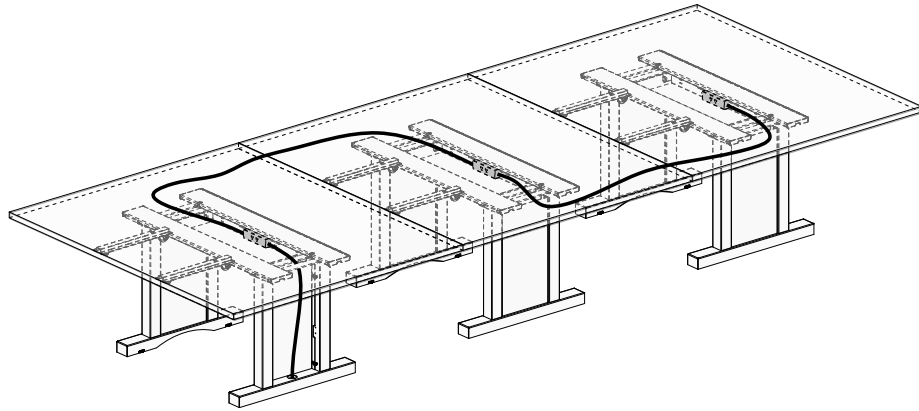

TABLE DEPTH	A (HEIGHT)
30	52
33	53.5
36	55
42	58
48	61
54	65.5
60	68.5

TABLE WIDTH	B (OVERHANG)
42	7.3
48	7.3
54	10.3
60	13.3
66	16.3
72	16.3
84	16.3
96	16.3

Configurations

Tables can be configured in a variety of layouts. Ganging mechanisms on the underside of tops lock tables together. Ordering table sets allow for veneer matching.

Grain runs long on rectangle tables.

Grain runs parallel to base legs on square tables.

Power

Each table includes duplex outlet that is meant to be daisy chained. Surface power options can be ordered separately and plug into duplex outlet.

SURFACE POWER

Surface power options are mounted in top of worksurface and plug into duplex outlet below worksurface. See page CN10 for recommended surface power options.

DAISY CHAINED DUPLEX POWER

Tables can be daisy chained in multiple configurations. One power cord is included for each matched set of up to (6) tables. Individual non-matched tables receive one power cord per table.