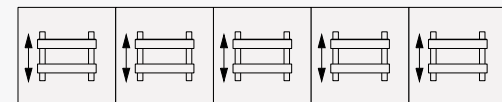

(MRBZ) Resin Bronze

Each table includes duplex unit with daisy chain.

Matched table sets will have one power entry per 6 tables. Non-Matched tables will have one power cord per table.

72-inch softplug cord is an in-feed with 20 Amp plug and is UL-Recognized, not UL-Approved.

All tables include wire basket in (MRB) black between the legs.

Order individual in-surface power units from page CN10.

For no duplex unit deduct \$684 per table in matched set (custom item number).

Mobile Rectangle Tables
29.5h