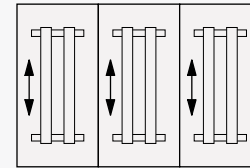

Prefix Codes	Top Materials / Code / List $						Powder Coat Legs			Chrome Legs		Optional Modesty
		Wood 1	Wood 2	HPL	Fenix®	BP Glass	AE Glass	Cover Panel		Cover Panel			
								To Match Legs	Wood1	Wood2	Wood1	Wood2	
Table Size		...W1...	...W2...	...H...	...L...	...G...	...J...	...P	...PW1	...PW2	...CW1	...CW2	M
60w 30d 24-in Foot		...W1...	...W2...	...H...	...L...	...G...	...J...	...P	...PW1	...PW2	...CW1	...CW2	M
1 Table	NIKAE1...	7128	7627	6772	7627	8997	9035	+0	+647	+692	+2155	+2306	+1199
2 Matched Table Set (60x60)	NIKAE2...	14035	15017	13333	15017	17774	17848	+0	+1293	+1384	+4310	+4612	+2398
3 Matched Table Set (90x60)	NIKAE3...	20943	22409	19896	22409	26551	26663	+0	+1940	+2076	+6465	+6918	+3598
4 Matched Table Set (120x60)	NIKAE4...	27850	29800	26458	29800	35328	35477	+0	+2586	+2767	+8620	+9223	+4797
5 Matched Table Set (150x60)	NIKAE5...	34757	37190	33019	37190	44104	44290	+0	+3233	+3459	+10775	+11529	+5996
6 Matched Table Set (180x60)	NIKAE6...	41665	44582	39582	44582	52882	53105	+0	+3879	+4151	+12930	+13835	+7195
60w 42d 27-in Foot		...W1...	...W2...	...H...	...L...	...G...	...J...	...P	...PW1	...PW2	...CW1	...CW2	M
1 Table	NIKAF1...	7427	7947	7056	7947	9587	9639	+0	+647	+692	+2155	+2306	+1199
2 Matched Table Set (84x60)	NIKAF2...	14634	15658	13902	15658	18954	19058	+0	+1293	+1384	+4310	+4612	+2398
3 Matched Table Set (126x60)	NIKAF3...	21840	23369	20748	23369	28320	28476	+0	+1940	+2076	+6465	+6918	+3598
4 Matched Table Set (168x60)	NIKAF4...	29047	31080	27595	31080	37687	37895	+0	+2586	+2767	+8620	+9223	+4797
5 Matched Table Set (210x60)	NIKAF5...	36254	38792	34441	38792	47054	47314	+0	+3233	+3459	+10775	+11529	+5996
6 Matched Table Set (252x60)	NIKAF6...	43461	46503	41288	46503	56421	56733	+0	+3879	+4151	+12930	+13835	+7195
60w 48d 27-in Foot		...W1...	...W2...	...H...	...L...	...G...	...J...	...P	...PW1	...PW2	...CW1	...CW2	M
1 Table	NIKAG1...	7580	8111	7201	8111	9885	9945	+0	+647	+692	+2155	+2306	+1199
2 Matched Table Set (96x60)	NIKAG2...	14940	15986	14193	15986	19550	19669	+0	+1293	+1384	+4310	+4612	+2398
3 Matched Table Set (144x60)	NIKAG3...	22299	23860	21184	23860	29215	29393	+0	+1940	+2076	+6465	+6918	+3598
4 Matched Table Set (192x60)	NIKAG4...	29659	31735	28176	31735	38880	39118	+0	+2586	+2767	+8620	+9223	+4797
5 Matched Table Set (240x60)	NIKAG5...	37019	39610	35168	39610	48545	48842	+0	+3233	+3459	+10775	+11529	+5996
66w 33d 24-in Foot		...W1...	...W2...	...H...	...L...	...G...	...J...	...P	...PW1	...PW2	...CW1	...CW2	M
1 Table	NIKAH1...	7212	7717	6851	7717	9236	9281	+0	+647	+692	+2155	+2306	+1216
2 Matched Table Set (66x66)	NIKAH2...	14204	15198	13494	15198	18253	18343	+0	+1293	+1384	+4310	+4612	+2431
3 Matched Table Set (99x66)	NIKAH3...	21195	22679	20135	22679	27268	27403	+0	+1940	+2076	+6465	+6918	+3647
4 Matched Table Set (132x66)	NIKAH4...	28187	30160	26778	30160	36284	36464	+0	+2586	+2767	+8620	+9223	+4862
5 Matched Table Set (165x66)	NIKAH5...	35178	37640	33419	37640	45299	45524	+0	+3233	+3459	+10775	+11529	+6078
6 Matched Table Set (198x66)	NIKAH6...	42170	45122	40062	45122	54316	54586	+0	+3879	+4151	+12930	+13835	+7293
66w 42d 27-in Foot		...W1...	...W2...	...H...	...L...	...G...	...J...	...P	...PW1	...PW2	...CW1	...CW2	M
1 Table	NIKAI1...	7419	7938	7048	7938	9682	9739	+0	+647	+692	+2155	+2306	+1216
2 Matched Table Set (84x66)	NIKAI2...	14618	15641	13887	15641	19144	19259	+0	+1293	+1384	+4310	+4612	+2431
3 Matched Table Set (126x66)	NIKAI3...	21817	23344	20726	23344	28607	28778	+0	+1940	+2076	+6465	+6918	+3647
4 Matched Table Set (168x66)	NIKAI4...	29016	31047	27565	31047	38069	38298	+0	+2586	+2767	+8620	+9223	+4862
5 Matched Table Set (210x66)	NIKAI5...	36215	38750	34404	38750	47531	47817	+0	+3233	+3459	+10775	+11529	+6078
6 Matched Table Set (252x66)	NIKAI6...	43413	46452	41242	46452	56992	57336	+0	+3879	+4151	+12930	+13835	+7293
66w 48d 27-in Foot		...W1...	...W2...	...H...	...L...	...G...	...J...	...P	...PW1	...PW2	...CW1	...CW2	M
1 Table	NIKAJ1...	7787	8332	7398	8332	10209	10275	+0	+647	+692	+2155	+2306	+1216
2 Matched Table Set (96x66)	NIKAJ2...	15353	16428	14585	16428	20198	20329	+0	+1293	+1384	+4310	+4612	+2431
3 Matched Table Set (144x66)	NIKAJ3...	22919	24523	21773	24523	30186	30383	+0	+1940	+2076	+6465	+6918	+3647
4 Matched Table Set (192x66)	NIKAJ4...	30485	32619	28961	32619	40175	40436	+0	+2586	+2767	+8620	+9223	+4862
5 Matched Table Set (240x66)	NIKAJ5...	38051	40715	36148	40715	50163	50490	+0	+3233	+3459	+10775	+11529	+6078

For optional modesty panel append **M** to product number and add list price.

(Continued on next page)