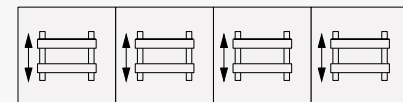

(MRBZ) Resin Bronze

Each table includes duplex unit with daisy chain.

Matched table sets will have one power entry per 6 tables. Non-Matched tables will have one power cord per table.

72-inch softplug cord is an in-feed with 20 Amp plug and is UL-Recognized, not UL-Approved.

All tables include wire basket in (MRB) black between the legs.

Order individual in-surface power units from page CN10.

For no duplex unit deduct \$684 per table in matched set (custom item number).

Mobile Rectangle Tables
29.5h