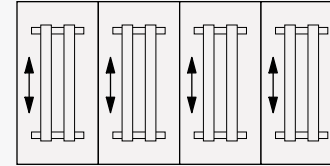

Prefix Codes	Top Materials / Code / List $						Powder Coat Legs			Chrome Legs		Optional Modesty
		Wood 1	Wood 2	HPL	Fenix®	BP Glass	AE Glass	Cover Panel		Cover Panel			
								To Match Legs	Wood1	Wood2	Wood1	Wood2	
Table Size		...W1...	...W2...	...H...	...L...	...G...	...J...	...P	...PW1	...PW2	...CW1	...CW2	M
60w 30d 24-in Foot		...W1...	...W2...	...H...	...L...	...G...	...J...	...P	...PW1	...PW2	...CW1	...CW2	M
1 Table	NIKAE1...	7128	7627	6772	7627	8997	9035	+0	+647	+692	+2155	+2306	+1199
2 Matched Table Set (60x60)	NIKAE2...	14035	15017	13333	15017	17774	17848	+0	+1293	+1384	+4310	+4612	+2398
3 Matched Table Set (90x60)	NIKAE3...	20943	22409	19896	22409	26551	26663	+0	+1940	+2076	+6465	+6918	+3598
4 Matched Table Set (120x60)	NIKAE4...	27850	29800	26458	29800	35328	35477	+0	+2586	+2767	+8620	+9223	+4797
5 Matched Table Set (150x60)	NIKAE5...	34757	37190	33019	37190	44104	44290	+0	+3233	+3459	+10775	+11529	+5996
6 Matched Table Set (180x60)	NIKAE6...	41665	44582	39582	44582	52882	53105	+0	+3879	+4151	+12930	+13835	+7195
60w 42d 27-in Foot		...W1...	...W2...	...H...	...L...	...G...	...J...	...P	...PW1	...PW2	...CW1	...CW2	M
1 Table	NIKAF1...	7427	7947	7056	7947	9587	9639	+0	+647	+692	+2155	+2306	+1199
2 Matched Table Set (84x60)	NIKAF2...	14634	15658	13902	15658	18954	19058	+0	+1293	+1384	+4310	+4612	+2398
3 Matched Table Set (126x60)	NIKAF3...	21840	23369	20748	23369	28320	28476	+0	+1940	+2076	+6465	+6918	+3598
4 Matched Table Set (168x60)	NIKAF4...	29047	31080	27595	31080	37687	37895	+0	+2586	+2767	+8620	+9223	+4797
5 Matched Table Set (210x60)	NIKAF5...	36254	38792	34441	38792	47054	47314	+0	+3233	+3459	+10775	+11529	+5996
6 Matched Table Set (252x60)	NIKAF6...	43461	46503	41288	46503	56421	56733	+0	+3879	+4151	+12930	+13835	+7195
60w 48d 27-in Foot		...W1...	...W2...	...H...	...L...	...G...	...J...	...P	...PW1	...PW2	...CW1	...CW2	M
1 Table	NIKAG1...	7580	8111	7201	8111	9885	9945	+0	+647	+692	+2155	+2306	+1199
2 Matched Table Set (96x60)	NIKAG2...	14940	15986	14193	15986	19550	19669	+0	+1293	+1384	+4310	+4612	+2398
3 Matched Table Set (144x60)	NIKAG3...	22299	23860	21184	23860	29215	29393	+0	+1940	+2076	+6465	+6918	+3598
4 Matched Table Set (192x60)	NIKAG4...	29659	31735	28176	31735	38880	39118	+0	+2586	+2767	+8620	+9223	+4797
5 Matched Table Set (240x60)	NIKAG5...	37019	39610	35168	39610	48545	48842	+0	+3233	+3459	+10775	+11529	+5996
66w 33d 24-in Foot		...W1...	...W2...	...H...	...L...	...G...	...J...	...P	...PW1	...PW2	...CW1	...CW2	M
1 Table	NIKAH1...	7212	7717	6851	7717	9236	9281	+0	+647	+692	+2155	+2306	+1216
2 Matched Table Set (66x66)	NIKAH2...	14204	15198	13494	15198	18253	18343	+0	+1293	+1384	+4310	+4612	+2431
3 Matched Table Set (99x66)	NIKAH3...	21195	22679	20135	22679	27268	27403	+0	+1940	+2076	+6465	+6918	+3647
4 Matched Table Set (132x66)	NIKAH4...	28187	30160	26778	30160	36284	36464	+0	+2586	+2767	+8620	+9223	+4862
5 Matched Table Set (165x66)	NIKAH5...	35178	37640	33419	37640	45299	45524	+0	+3233	+3459	+10775	+11529	+6078
6 Matched Table Set (198x66)	NIKAH6...	42170	45122	40062	45122	54316	54586	+0	+3879	+4151	+12930	+13835	+7293
66w 42d 27-in Foot		...W1...	...W2...	...H...	...L...	...G...	...J...	...P	...PW1	...PW2	...CW1	...CW2	M
1 Table	NIKAI1...	7419	7938	7048	7938	9682	9739	+0	+647	+692	+2155	+2306	+1216
2 Matched Table Set (84x66)	NIKAI2...	14618	15641	13887	15641	19144	19259	+0	+1293	+1384	+4310	+4612	+2431
3 Matched Table Set (126x66)	NIKAI3...	21817	23344	20726	23344	28607	28778	+0	+1940	+2076	+6465	+6918	+3647
4 Matched Table Set (168x66)	NIKAI4...	29016	31047	27565	31047	38069	38298	+0	+2586	+2767	+8620	+9223	+4862
5 Matched Table Set (210x66)	NIKAI5...	36215	38750	34404	38750	47531	47817	+0	+3233	+3459	+10775	+11529	+6078
6 Matched Table Set (252x66)	NIKAI6...	43413	46452	41242	46452	56992	57336	+0	+3879	+4151	+12930	+13835	+7293
66w 48d 27-in Foot		...W1...	...W2...	...H...	...L...	...G...	...J...	...P	...PW1	...PW2	...CW1	...CW2	M
1 Table	NIKAJ1...	7787	8332	7398	8332	10209	10275	+0	+647	+692	+2155	+2306	+1216
2 Matched Table Set (96x66)	NIKAJ2...	15353	16428	14585	16428	20198	20329	+0	+1293	+1384	+4310	+4612	+2431
3 Matched Table Set (144x66)	NIKAJ3...	22919	24523	21773	24523	30186	30383	+0	+1940	+2076	+6465	+6918	+3647
4 Matched Table Set (192x66)	NIKAJ4...	30485	32619	28961	32619	40175	40436	+0	+2586	+2767	+8620	+9223	+4862
5 Matched Table Set (240x66)	NIKAJ5...	38051	40715	36148	40715	50163	50490	+0	+3233	+3459	+10775	+11529	+6078

For optional modesty panel append **M** to product number and add list price.

(Continued on next page)