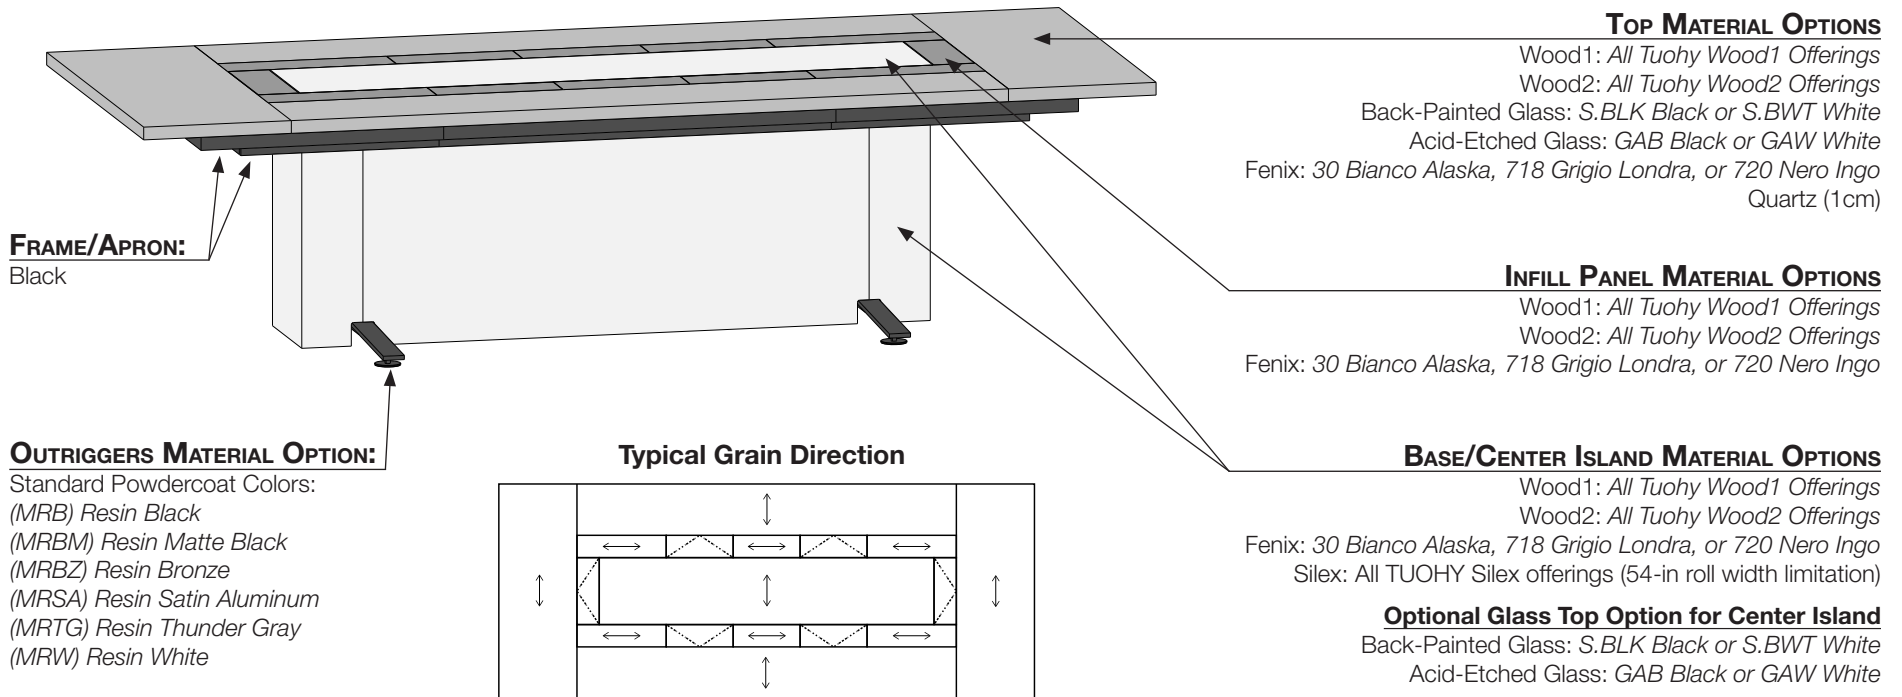

Bevel Self-Edge

Square Metal Edge

Square Self-Edge

Bevel Self-Edge

Square Metal Edge

Quartz Top, 1cm
USS1Q...
Cambria®-all standard colors*

* Quote required for
Cambria Matte™ and
Luxury Design Series

Material Guide