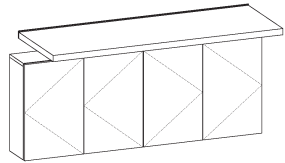

Wall Hung Credenza
29.9-48.4h Height Adjustable
Veneer Interior

Description	Prod. No. Prefix	Top Material (specify by code)		
		HPL	Wood1	Solid Surface
		...HP	...W	...SS
Wall Hung Credenza 48w 24d	UKFA4824...	8477	8878	9646
Wall Hung Credenza 48w 30d	UKFA4830...	9308	9704	10586
Wall Hung Credenza 54w 24d	UKFA5424...	8844	9244	10083
Wall Hung Credenza 54w 30d	UKFA5430...	9718	10114	11085
• Wall Hung Credenza 60w 24d	UKFA6024...	9239	9634	10545
Wall Hung Credenza 60w 30d	UKFA6030...	10157	10547	11608
Wall Hung Credenza 66w 24d	UKFA6624...	9593	9989	10969
Wall Hung Credenza 66w 30d	UKFA6630...	10554	10943	12090
Wall Hung Credenza 72w 24d	UKFA7224...	9960	10352	11404
Wall Hung Credenza 72w 30d	UKFA7230...	10963	11349	12586
Wall Hung Credenza 78w 24d	UKFA7824...	10316	10706	11827
Wall Hung Credenza 78w 30d	UKFA7830...	11361	11744	13069

! Notes:

- Top finishes are listed above; specify Wood1 finish for elements below worksurface.
- Standard HPL top material is Formica 949 White Matte.
- Standard Solid Surface material is Avonite Polaris White, Matte.
- 24d units have a 9d base section.
- 30d units have a 15d base section.
- Vertical hinge door access standard on all units.
- All units must be attached to wall.
- Accessory power standard with Duplex and Charging USB-A+C, soft plug.
- Tops are included with wall hung units.
- No locks.
- Pencil catches are standard on Wall Hung Credenzas.

+ Options:

Specify pencil catch finish from standard powdercoat colors or (MRBAS) Brushed Aluminum w/ Steel Tint.

(MRB) Resin Black	(MRSA) Resin Satin Aluminum
(MRBM) Resin Matte Black	(MRTG) Resin Thunder Gray
(MRBZ) Resin Bronze	(MRW) Resin White

- Specify White, Silver or Black for height adjustable leg color.