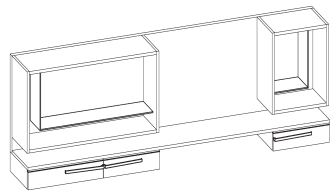

Lower Configuration Units

Open Space (w)			6-120	K(w)	$0
Box Drawer 18w		14.75d 5.5h	18	H18	795
• Box Drawer 24w		14.75d 5.5h	24	H24	989
Box Drawer 30w		14.75d 5.5h	30	H30	1052
Box Drawer 36w		14.75d 5.5h	36	H36	1145

> To Order:
Order L-Shelf w/ upper and lower configuration as one unit specifying left to right and top to bottom; add L-Shelf price plus spec code prices for total list price.
Ex. Unit to left is UKLBA96-AL42-X(36)-AR18-H24-H18-K(36)-H18; total list price is $13544.

! Notes:

- Top of hutches to be mounted 60.5h.
- Lower shelves to be 37.25 from floor.
- Maximum metal shelf weight is 10 lbs per linear foot.
- For an adjacent shelving unit, metal shelf must be held short. See option to specify.
- 9.5 deep shelves must attach to an adjacent cabinet.
- All hutches come in one piece up to 120-inches, please notify CSR if needed in 2-piece construction.
- Individual Box Drawer pulls are justified towards center of workwall.

+ Options:

- Specify metal shelf finish and pull finish from standard powder coat colors.
  - (MRB) Resin Black
  - (MRBM) Resin Matte Black
  - (MRBZ) Resin Bronze
  - (MRS) Resin Satin Aluminum
  - (MRTG) Resin Thunder Gray
  - (MRW) Resin White
- For (MRBAS) Resin Brushed Aluminum w/ Steel Tint shelf specify MRBAS; no price change.