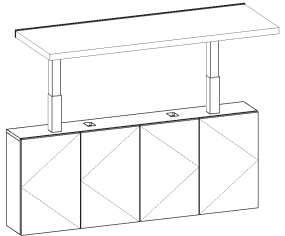

Wall Hung Credenza
29.9-48.4h Height Adjustable
Veneer Interior

Description	Prod. No. Prefix	Top Material (specify by code)		
		HPL	Wood1	Solid Surface
		...HP	...W	...SS
Wall Hung Credenza 48w 24d	UKFA4824...	8477	8878	9646
Wall Hung Credenza 48w 30d	UKFA4830...	9308	9704	10586
Wall Hung Credenza 54w 24d	UKFA5424...	8844	9244	10083
Wall Hung Credenza 54w 30d	UKFA5430...	9718	10114	11085
• Wall Hung Credenza 60w 24d	UKFA6024...	9239	9634	10545
Wall Hung Credenza 60w 30d	UKFA6030...	10157	10547	11608
Wall Hung Credenza 66w 24d	UKFA6624...	9593	9989	10969
Wall Hung Credenza 66w 30d	UKFA6630...	10554	10943	12090
Wall Hung Credenza 72w 24d	UKFA7224...	9960	10352	11404
Wall Hung Credenza 72w 30d	UKFA7230...	10963	11349	12586
Wall Hung Credenza 78w 24d	UKFA7824...	10316	10706	11827
Wall Hung Credenza 78w 30d	UKFA7830...	11361	11744	13069

! Notes:

- Top finishes are listed above; specify Wood1 finish for elements below worksurface.
- Standard HPL top material is Formica 949 White Matte.
- Standard Solid Surface material is Avonite Polaris White, Matte.
- 24d units have a 9d base section.
- 30d units have a 15d base section.
- Vertical hinge door access standard on all units.
- All units must be attached to wall.
- Accessory power standard with Duplex and Charging USB-A+C, soft plug.
- Tops are included with wall hung units.
- No locks.
- Pencil catches are standard on Wall Hung Credenzas.

+ Options:

Specify pencil catch finish from standard powdercoat colors or (MRBAS) Brushed Aluminum w/ Steel Tint.

(MRB) Resin Black	(MRSA) Resin Satin Aluminum
(MRBM) Resin Matte Black	(MRTG) Resin Thunder Gray
(MRBZ) Resin Bronze	(MRW) Resin White

- Specify White, Silver or Black for height adjustable leg color.