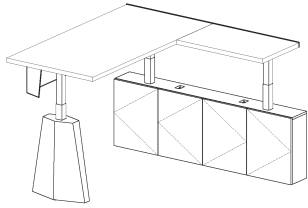

Right Handed