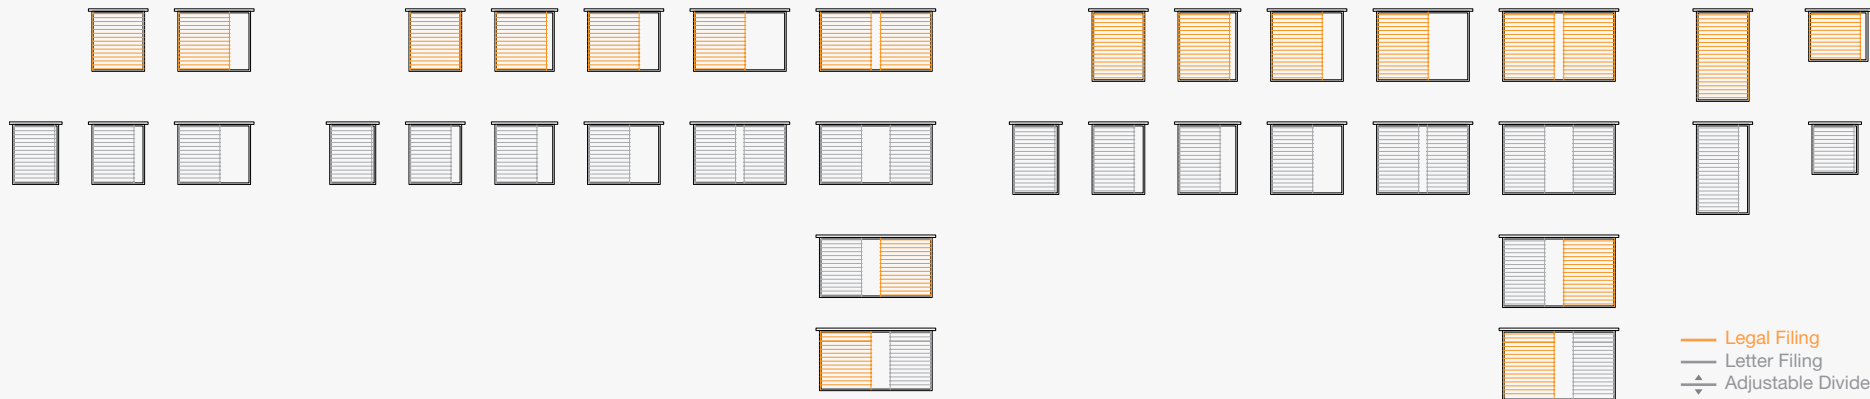

Peds 30d & 36d
Dwr 27d Dwr 15d

18w w-varies
Ht.Adj.

Box Drawer w Divider

Lateral Filing

Front-to-Back Filing

— Legal Filing
— Letter Filing
⇕ Adjustable Divider

DRAWER CONSTRUCTION

A fine point for a quality casegood product is the inner drawer construction. Each TUOHY casegood offers you uncompromised excellence in this area as well. Drawer boxes are constructed with dovetail joinery for maximum durability. The drawer face is mounted separately to this box (i.e., five-sided construction) to maintain integrity.

Drawer bottoms are dadoed on all four sides. Slides for box drawers are rated at 100 pounds static load capacity; slides for file drawers are rated at a heavy duty 150 static load capacity. All slides are concealed, full extension and soft-close.

Box drawers have a removable divider, adjustable when depicted (⇕). File drawers have file frames for filing laterally or front-to-back, as depicted above. For Drawers for Lap Area, Drawer Pencil Tray, and Locks: See the Introduction/Terms-Options section of the Master Price List, page 12.