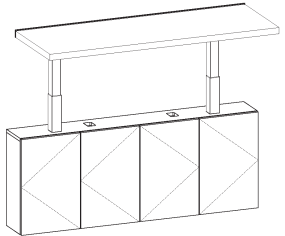

Wall Hung Credenza
29.9-48.4h Height Adjustable
Cabinet Grade Interior

Description	Prod. No. Prefix	Top Material (specify by code)		
		HPL	Wood1	Solid Surface
		...HP	...W	...SS
Wall Hung Credenza 48w 24d	UKFZ4824...	5311	5583	6599
Wall Hung Credenza 48w 30d	UKFZ4830...	5715	5989	7060
Wall Hung Credenza 54w 24d	UKFZ5424...	5541	5813	6859
Wall Hung Credenza 54w 30d	UKFZ5430...	5957	6232	7362
• Wall Hung Credenza 60w 24d	UKFZ6024...	5742	6014	7114
Wall Hung Credenza 60w 30d	UKFZ6030...	6180	6450	7635
Wall Hung Credenza 66w 24d	UKFZ6624...	6160	6215	7364
Wall Hung Credenza 66w 30d	UKFZ6630...	6706	6692	7932
Wall Hung Credenza 72w 24d	UKFZ7224...	6160	6426	7623
Wall Hung Credenza 72w 30d	UKFZ7230...	6706	6929	8233
Wall Hung Credenza 78w 24d	UKFZ7824...	6413	6632	7887
Wall Hung Credenza 78w 30d	UKFZ7830...	6944	7162	8525

! Notes:

- Top finishes are listed above; specify Wood1 finish for elements below worksurface.
- Standard HPL top material is Formica 949 White Matte.
- Standard Solid Surface material is Avonite Polaris White, Matte.
- 24d units have a 9d base section.
- 30d units have a 15d base section.
- Vertical hinge door access standard on all units.
- All units must be attached to wall.
- Tops are included with wall hung units.
- No locks.
- Pencil catches are standard on Wall Hung Credenzas.

+ Options:

- Specify pencil catch finish from standard powdercoat colors or (MRBAS) Brushed Aluminum w/ Steel Tint.
  - (MRB) Resin Black
  - (MRBM) Resin Matte Black
  - (MRBZ) Resin Bronze
  - (MRSA) Resin Satin Aluminum
  - (MRTG) Resin Thunder Gray
  - (MRW) Resin White
- To add Power, add "PWR" to end of Item Number; Add $278. Power includes, Duplex and USB-A+C, soft plug
- Specify White, Silver or Black for height adjustable leg color.