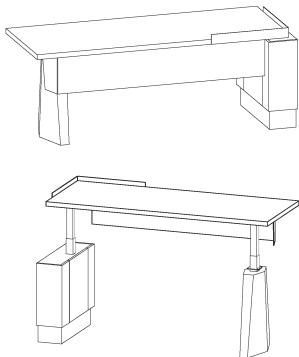

Runoff Plinth/Monolith
29.9-48.4h Height Adjustable

Description	Product No.	1.5"th Self-Edge	
		...HP	...SW
LH Runoff 72w 30d	UKLCD7230L...	7077	6919
• RH Runoff 72w 30d	UKLCD7230R...	7077	6919
LH Runoff 78w 30d	UKLCD7830L...	7206	7035
RH Runoff 78w 30d	UKLCD7830R...	7206	7035
LH Runoff 84w 30d	UKLCD8430L...	7334	7150
RH Runoff 84w 30d	UKLCD8430R...	7334	7150
LH Runoff 72w 36d	UKLCD7236L...	7198	7008
RH Runoff 72w 36d	UKLCD7236R...	7198	7008
LH Runoff 78w 36d	UKLCD7836L...	7336	7131
RH Runoff 78w 36d	UKLCD7836R...	7336	7131
LH Runoff 84w 36d	UKLCD8436L...	7474	7253
RH Runoff 84w 36d	UKLCD8436R...	7474	7253

! Notes:

Top finishes are listed above; specify Wood1 finish for elements below worksurface.

Standard HPL top material is Formica 949 White Matte.

L-shaped pencil catch; specify finish from standard powdercoat colors listed below.

Metal modesty panel is 12h.

+ Options:

Specify Modesty finish from standard powder coat colors.

(MRB) Resin Black

(MRSA) Resin Satin Aluminum

(MRBM) Resin Matte Black

(MRTG) Resin Thunder Gray

(MRBZ) Resin Bronze

(MRW) Resin White

Specify White, Silver, or Black for height adjustable leg color