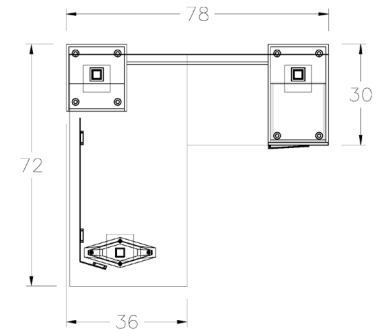

+ Options:

Specify L for left; or R for right hand runoff. Place at the end of product number.

Specify pencil catch finish from standard powdercoat colors listed below or (MRBAS) Brushed Aluminum w/ Steel Tint.

Specify Modesty and Pull finish from standard powder coat colors.

(MRB) Resin Black

(MRS) Resin Satin Aluminum

(MRBM) Resin Matte Black

(MRTG) Resin Thunder Gray

(MRBZ) Resin Bronze

(MRW) Resin White

Specify White, Silver, or Black for height adjustable leg color

Runoff dimension is listed first.
(Example of UKKL7872R)