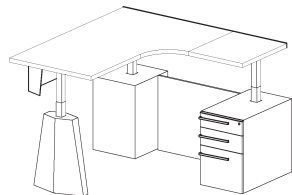

L-Shaped Desk w/ Monolith
30-inch Deep Runoff with BBF
29.9-48.4h Height Adjustable

Right Handed

Right Handed

| Description | Prod. No. Prefix | Top Material (specify by code) | | |
|-----------------------------------|------------------|--------------------------------|-------|---------------|
| | | HPL | Wood1 | Solid Surface |
| Square Corner, 30d Desk | | | | |
| L-Shaped Desk 72w 30d x 72w 30d | UKKJ7272... | 14139 | 13880 | 15791 |
| L-Shaped Desk 78w 30d x 72w 30d | UKKJ7872... | 14206 | 13934 | 15917 |
| L-Shaped Desk 84w 30d x 72w 30d | UKKJ8472... | 14273 | 13987 | 16044 |
| L-Shaped Desk 90w 30d x 84w 30d | UKKJ9084... | 14638 | 14314 | 16587 |
| L-Shaped Desk 96w 30d x 84w 30d | UKKJ9684... | 14705 | 14368 | 16713 |
| Square Corner, 36d Desk | | | | |
| • L-Shaped Desk 72w 30d x 72w 36d | UKKL7272... | 14245 | 13965 | 15992 |
| L-Shaped Desk 78w 30d x 72w 36d | UKKL7872... | 14312 | 14019 | 16118 |
| L-Shaped Desk 84w 30d x 72w 36d | UKKL8472... | 14378 | 14072 | 16244 |
| L-Shaped Desk 90w 30d x 84w 36d | UKKL9084... | 14766 | 14416 | 16834 |
| L-Shaped Desk 96w 30d x 84w 36d | UKKL9684... | 14833 | 14470 | 16960 |
| Radius Corner, 30d Desk | | | | |
| L-Shaped Desk 72w 30d x 72w 30d | UKKM7272... | 14680 | 14348 | 16665 |
| L-Shaped Desk 78w 30d x 72w 30d | UKKM7872... | 14750 | 14402 | 16806 |
| L-Shaped Desk 84w 30d x 72w 30d | UKKM8472... | 14819 | 14456 | 16946 |
| L-Shaped Desk 90w 30d x 84w 30d | UKKM9084... | 15197 | 14782 | 17562 |
| L-Shaped Desk 96w 30d x 84w 30d | UKKM9684... | 15267 | 14836 | 17703 |
| Radius Corner, 36d Desk | | | | |
| • L-Shaped Desk 72w 30d x 72w 36d | UKKN7272... | 14786 | 14433 | 16866 |
| L-Shaped Desk 78w 30d x 72w 36d | UKKN7872... | 14855 | 14487 | 17006 |
| L-Shaped Desk 84w 30d x 72w 36d | UKKN8472... | 14924 | 14541 | 17147 |
| L-Shaped Desk 90w 30d x 84w 36d | UKKN9084... | 15325 | 14884 | 17809 |
| L-Shaped Desk 96w 30d x 84w 36d | UKKN9684... | 15395 | 14938 | 17950 |