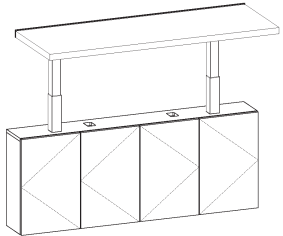

Wall Hung Credenza
29.9-48.4h Height Adjustable
Cabinet Grade Interior

Description	Prod. No. Prefix	Top Material (specify by code)		
		HPL	Wood1	Solid Surface
		...HP	...W	...SS
Wall Hung Credenza 48w 24d	UKFZ4824...	5311	5583	6599
Wall Hung Credenza 48w 30d	UKFZ4830...	5393	5658	6819
Wall Hung Credenza 54w 24d	UKFZ5424...	5541	5813	6859
Wall Hung Credenza 54w 30d	UKFZ5430...	5631	5901	7105
• Wall Hung Credenza 60w 24d	UKFZ6024...	5742	6014	7114
Wall Hung Credenza 60w 30d	UKFZ6030...	5843	6112	7386
Wall Hung Credenza 66w 24d	UKFZ6624...	6160	6215	7364
Wall Hung Credenza 66w 30d	UKFZ6630...	6273	6319	7664
Wall Hung Credenza 72w 24d	UKFZ7224...	6160	6426	7623
Wall Hung Credenza 72w 30d	UKFZ7230...	6281	6540	7953
Wall Hung Credenza 78w 24d	UKFZ7824...	6413	6632	7887
Wall Hung Credenza 78w 30d	UKFZ7830...	6545	6758	8244

! Notes:

- Top finishes are listed above; specify Wood1 finish for elements below worksurface.
- Standard HPL top material is Formica 949 White Matte.
- Standard Solid Surface material is Avonite Polaris White, Matte.
- All units have a 9d base section.
- Vertical hinge door access standard on all units.
- All units must be attached to wall.
- Tops are included with wall hung units.
- No locks.
- Pencil catches are standard on Wall Hung Credenzas.

+ Options:

- Specify pencil catch finish from standard powdercoat colors or (MRBAS) Brushed Aluminum w/ Steel Tint.
  - (MRB) Resin Black
  - (MRBM) Resin Matte Black
  - (MRBZ) Resin Bronze
  - (MRS) Resin Satin Aluminum
  - (MRTG) Resin Thunder Gray
  - (MRW) Resin White

To add Power, add "PWR" to end of Item Number; Add $278. Power includes, Duplex and USB-A+C, soft plug Specify White, Silver or Black for height adjustable leg color.