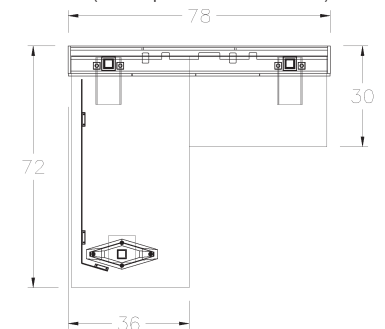

+ Options:

- Specify L for left; or R for right hand runoff. Place at the end of product number.
- Specify pencil catch finish from standard powdercoat colors listed below or (MRBAS) Brushed Aluminum w/ Steel Tint.
- Specify Modesty finish from standard powder coat colors.
- (MRB) Resin Black
- (MRSA) Resin Satin Aluminum
- (MRBM) Resin Matte Black
- (MRTG) Resin Thunder Gray
- (MRBZ) Resin Bronze
- (MRW) Resin White

To add Power, add "PWR" to end of Item Number; Add $278. Power includes, Duplex and USB-A+C, soft plug
Specify White, Silver, or Black for height adjustable leg color

Wallhung dimension is listed first.
(Example of UKKF7872R)