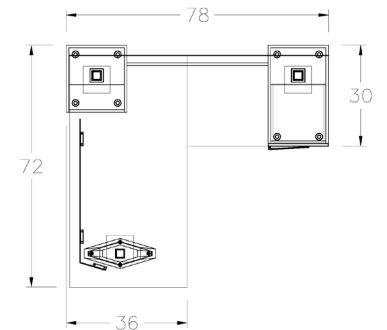

+ Options:

- Specify L for left; or R for right hand runoff. Place at the end of product number.
- Specify pencil catch finish from standard powdercoat colors listed below or (MRBAS) Brushed Aluminum w/ Steel Tint.
- Specify Modesty and Pull finish from standard powder coat colors.
  - (MRB) Resin Black
  - (MRBM) Resin Matte Black
  - (MRBZ) Resin Bronze
  - (MRS) Resin Satin Aluminum
  - (MRTG) Resin Thunder Gray
  - (MRW) Resin White
- Specify White, Silver, or Black for height adjustable leg color

Runoff dimension is listed first.
(Example of UKKL7872R)