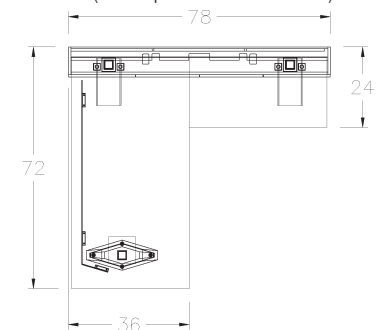

+ Options:

- Specify L for left; or R for right hand runoff. Place at the end of product number.
- Specify pencil catch finish from standard powdercoat colors listed below or (MRBAS) Brushed Aluminum w/ Steel Tint.
- Specify Modesty finish from standard powder coat colors.

- (MRB) Resin Black
- (MRBM) Resin Matte Black
- (MRBZ) Resin Bronze
- (MRS) Resin Satin Aluminum
- (MRTG) Resin Thunder Gray
- (MRW) Resin White

To add Power, add "PWR" to end of Item Number; Add $278. Power includes, Duplex and USB-A+C, soft plug
Specify White, Silver, or Black for height adjustable leg color

Wallhung dimension is listed first.
(Example of UKKB7872R)