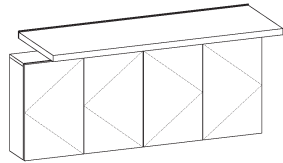

Wall Hung Credenza
29.9-48.4h Height Adjustable
Cabinet Grade Interior

Description	Prod. No. Prefix	Top Material (specify by code)		
		HPL	Wood1	Solid Surface
		...HP	...W	...SS
Wall Hung Credenza 48w 24d	UKFZ4824...	5311	5583	6599
Wall Hung Credenza 48w 30d	UKFZ4830...	5393	5658	6819
Wall Hung Credenza 54w 24d	UKFZ5424...	5541	5813	6859
Wall Hung Credenza 54w 30d	UKFZ5430...	5631	5901	7105
• Wall Hung Credenza 60w 24d	UKFZ6024...	5742	6014	7114
Wall Hung Credenza 60w 30d	UKFZ6030...	5843	6112	7386
Wall Hung Credenza 66w 24d	UKFZ6624...	6160	6215	7364
Wall Hung Credenza 66w 30d	UKFZ6630...	6273	6319	7664
Wall Hung Credenza 72w 24d	UKFZ7224...	6160	6426	7623
Wall Hung Credenza 72w 30d	UKFZ7230...	6281	6540	7953
Wall Hung Credenza 78w 24d	UKFZ7824...	6413	6632	7887
Wall Hung Credenza 78w 30d	UKFZ7830...	6545	6758	8244

! Notes:

- Top finishes are listed above; specify Wood1 finish for elements below worksurface.
- Standard HPL top material is Formica 949 White Matte.
- Standard Solid Surface material is Avonite Polaris White, Matte.
- All units have a 9d base section.
- Vertical hinge door access standard on all units.
- All units must be attached to wall.
- Tops are included with wall hung units.
- No locks.
- Pencil catches are standard on Wall Hung Credenzas.

+ Options:

- Specify pencil catch finish from standard powdercoat colors or (MRBAS) Brushed Aluminum w/ Steel Tint.
  - (MRB) Resin Black
  - (MRBM) Resin Matte Black
  - (MRBZ) Resin Bronze
  - (MRS) Resin Satin Aluminum
  - (MRTG) Resin Thunder Gray
  - (MRW) Resin White

To add Power, add "PWR" to end of Item Number; Add $278. Power includes, Duplex and USB-A+C, soft plug Specify White, Silver or Black for height adjustable leg color.