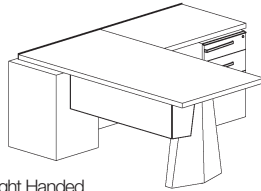

L-Shaped Desk w/ Monolith
30-inch Deep Runoff with BBF
29.9-48.4h Height Adjustable