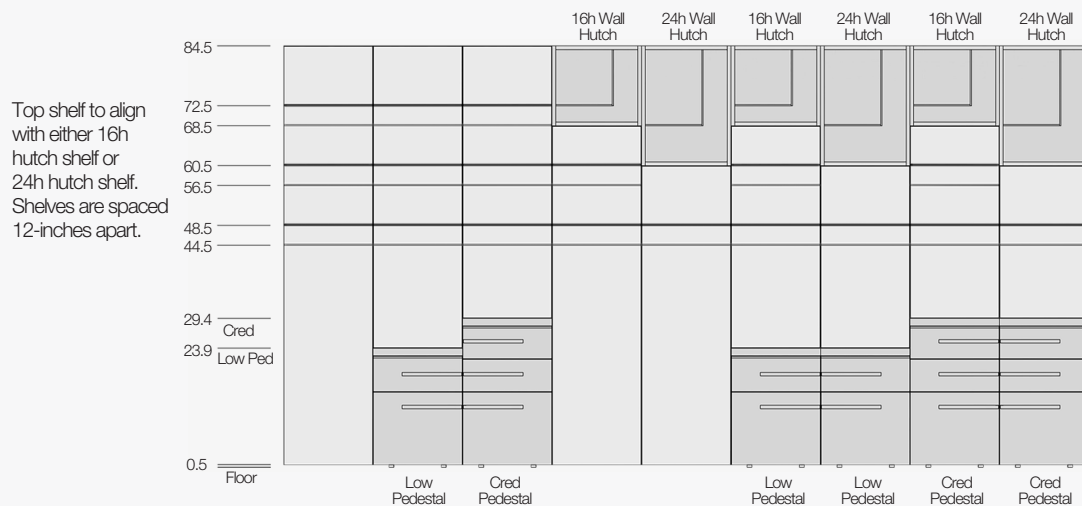

PRICING & SPECIFICATION GUIDE

Uku Collection

January 1, 2024

TUOHY

Casegoods: Uku

| | |
|----------------------------|-------|
| Vertical Cadence | AUK2 |
| Pull Justification | AUK3 |
| Drawer Layouts | AUK4 |
| Table/Desks | AUK5 |
| Desk Shells | AUK9 |
| Desk Returns | AUK10 |
| Runoffs | AUK11 |
| Wall Hung Credenzas | AUK14 |
| L-Shaped Credenzas | AUK16 |
| Tops | AUK19 |
| Pedestals | AUK22 |
| Mobile Pedestals | AUK24 |
| Wall Hung Work Walls | AUK25 |
| Wall Hung Top Supports | AUK27 |
| Wall Hung Runoffs | AUK28 |
| Wall Hung Pedestals | AUK30 |
| Modesty Panels | AUK31 |
| Base Panels | AUK32 |
| Top Supports | AUK32 |
| Hutches | AUK33 |
| Task Lights | AUK38 |
| Wall Panels | AUK39 |
| Shelves | AUK42 |
| Towers 60.5 | AUK43 |
| Towers 72.5h | AUK46 |
| Towers 84.5h | AUK50 |
| Worksurface Hutches, 42.6h | AUK54 |
| Worksurface Hutches, 54.6h | AUK55 |

Vertical Cadences

Pull Justification:

Cabinet pulls are always justified towards the opening side of the pedestal.

Pulls are justified towards each other on all non cabinet pedestal combos.

For single or odd number pedestal combos, pulls are justified towards the user.