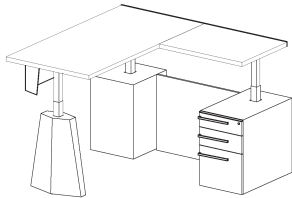

L-Shaped Desk w/ Monolith
30-inch Deep Runoff with BBF
29.9-48.4h Height Adjustable

Right Handed

Right Handed

| Description | Prod. No. Prefix | Top Material (specify by code) | | |
|-----------------------------------|------------------|--------------------------------|-------|---------------|
| | | HPL | Wood1 | Solid Surface |
| Square Corner, 30d Desk | | | | |
| L-Shaped Desk 72w 30d x 72w 30d | UKKJ7272... | 14139 | 13880 | 15791 |
| L-Shaped Desk 78w 30d x 72w 30d | UKKJ7872... | 14206 | 13934 | 15917 |
| L-Shaped Desk 84w 30d x 72w 30d | UKKJ8472... | 14273 | 13987 | 16044 |
| L-Shaped Desk 90w 30d x 84w 30d | UKKJ9084... | 14638 | 14314 | 16587 |
| L-Shaped Desk 96w 30d x 84w 30d | UKKJ9684... | 14705 | 14368 | 16713 |
| Square Corner, 36d Desk | | | | |
| • L-Shaped Desk 72w 30d x 72w 36d | UKKL7272... | 14245 | 13965 | 15992 |
| L-Shaped Desk 78w 30d x 72w 36d | UKKL7872... | 14312 | 14019 | 16118 |
| L-Shaped Desk 84w 30d x 72w 36d | UKKL8472... | 14378 | 14072 | 16244 |
| L-Shaped Desk 90w 30d x 84w 36d | UKKL9084... | 14766 | 14416 | 16834 |
| L-Shaped Desk 96w 30d x 84w 36d | UKKL9684... | 14833 | 14470 | 16960 |
| Radius Corner, 30d Desk | | | | |
| L-Shaped Desk 72w 30d x 72w 30d | UKKM7272... | 14680 | 14348 | 16665 |
| L-Shaped Desk 78w 30d x 72w 30d | UKKM7872... | 14750 | 14402 | 16806 |
| L-Shaped Desk 84w 30d x 72w 30d | UKKM8472... | 14819 | 14456 | 16946 |
| L-Shaped Desk 90w 30d x 84w 30d | UKKM9084... | 15197 | 14782 | 17562 |
| L-Shaped Desk 96w 30d x 84w 30d | UKKM9684... | 15267 | 14836 | 17703 |
| Radius Corner, 36d Desk | | | | |
| • L-Shaped Desk 72w 30d x 72w 36d | UKKN7272... | 14786 | 14433 | 16866 |
| L-Shaped Desk 78w 30d x 72w 36d | UKKN7872... | 14855 | 14487 | 17006 |
| L-Shaped Desk 84w 30d x 72w 36d | UKKN8472... | 14924 | 14541 | 17147 |
| L-Shaped Desk 90w 30d x 84w 36d | UKKN9084... | 15325 | 14884 | 17809 |
| L-Shaped Desk 96w 30d x 84w 36d | UKKN9684... | 15395 | 14938 | 17950 |