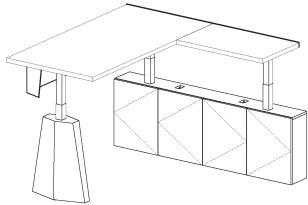

Right Handed