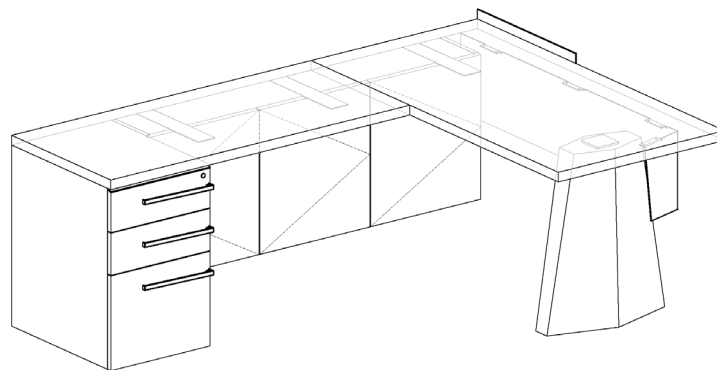

Wall Hung Plinth Top Supports

Description	#Doors	Width	Product No.	List $
10h				
Wall Hung Plinth Top Support 24w 9d		24	UKLCA24	1889
Wall Hung Plinth Top Support 30w 9d		30	UKLCA30	1926
• Wall Hung Plinth Top Support 36w 9d		36	UKLCA36	1962
Wall Hung Plinth Top Support 42w 9d		42	UKLCA42	2047
Wall Hung Plinth Top Support 48w 9d		48	UKLCA48	2084
Wall Hung Plinth Top Support 54w 9d		54	UKLCA54	2120
Wall Hung Plinth Top Support 60w 9d		60	UKLCA60	2156

! Notes:

To be used with 20-inch deep worksurface only.
Must be used in conjunction with wall hung pedestals. Cannot support worksurface alone.
10-inch wall hung supports have opening in the bottom to manage wires.
+- 18.4 from floor - check wall receptacles heights for clearance.

22.3h				
Wall Hung Plinth Top Support 24w 9d	1	24	UKLCB24	1959
Wall Hung Plinth Top Support 30w 9d	2	30	UKLCB30	2008
• Wall Hung Plinth Top Support 36w 9d	2	36	UKLCB36	2056
Wall Hung Plinth Top Support 42w 9d	2	42	UKLCB42	2153
Wall Hung Plinth Top Support 48w 9d	3	48	UKLCB48	2201
Wall Hung Plinth Top Support 54w 9d	3	54	UKLCB54	2250
Wall Hung Plinth Top Support 60w 9d	3	60	UKLCB60	2298

! Notes:

To be used with 20-inch deep worksurface only.
Must be used in conjunction with wall hung pedestals. Cannot support worksurface alone.
22.3h wall hung supports have access in back for wall receptacles.
+ 6-inches from floor.