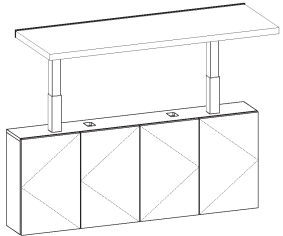

Wall Hung Credenza
29.9-48.4h Height Adjustable
Veneer Interior

Description	Prod. No. Prefix	Top Material (specify by code)		
		HPL	Wood1	Solid Surface
		...HP	...W	...SS
Wall Hung Credenza 48w 24d	UKFA4824...	8477	8878	9646
Wall Hung Credenza 48w 30d	UKFA4830...	8559	8954	9866
Wall Hung Credenza 54w 24d	UKFA5424...	8844	9244	10083
Wall Hung Credenza 54w 30d	UKFA5430...	8934	9332	10329
• Wall Hung Credenza 60w 24d	UKFA6024...	9239	9634	10545
Wall Hung Credenza 60w 30d	UKFA6030...	9340	9732	10817
Wall Hung Credenza 66w 24d	UKFA6624...	9593	9989	10969
Wall Hung Credenza 66w 30d	UKFA6630...	9706	10093	11269
Wall Hung Credenza 72w 24d	UKFA7224...	9960	10352	11404
Wall Hung Credenza 72w 30d	UKFA7230...	10081	10466	11734
Wall Hung Credenza 78w 24d	UKFA7824...	10316	10706	11827
Wall Hung Credenza 78w 30d	UKFA7830...	10448	10832	12184

! Notes:

- Top finishes are listed above; specify Wood1 finish for elements below worksurface.
- Standard HPL top material is Formica 949 White Matte.
- Standard Solid Surface material is Avonite Polaris White, Matte.
- All units have a 9d base section.
- Vertical hinge door access standard on all units.
- All units must be attached to wall.
- Accessory power standard with Duplex and Charging USB-A+C, soft plug.
- Tops are included with wall hung units.
- No locks.
- Pencil catches are standard on Wall Hung Credenzas.

+ Options:

- Specify pencil catch finish from standard powdercoat colors or (MRBAS) Brushed Aluminum w/ Steel Tint.
  - (MRB) Resin Black
  - (MRSA) Resin Satin Aluminum
  - (MRBM) Resin Matte Black
  - (MRTG) Resin Thunder Gray
  - (MRBZ) Resin Bronze
  - (MRW) Resin White
- Specify White, Silver or Black for height adjustable leg color.