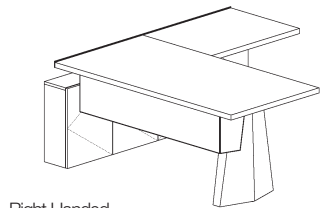

L-Shaped Wall Hung Credenza w/ Monolith
30-inch Deep Wall Hung Unit
29.9-48.4h Height Adjustable