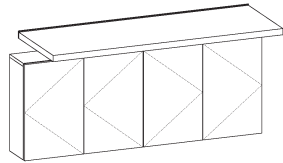

Wall Hung Credenza
29.9-48.4h Height Adjustable
Veneer Interior

Description	Prod. No. Prefix	Top Material (specify by code)		
		HPL	Wood1	Solid Surface
		...HP	...W	...SS
Wall Hung Credenza 48w 24d	UKFA4824...	8477	8878	9646
Wall Hung Credenza 48w 30d	UKFA4830...	8559	8954	9866
Wall Hung Credenza 54w 24d	UKFA5424...	8844	9244	10083
Wall Hung Credenza 54w 30d	UKFA5430...	8934	9332	10329
• Wall Hung Credenza 60w 24d	UKFA6024...	9239	9634	10545
Wall Hung Credenza 60w 30d	UKFA6030...	9340	9732	10817
Wall Hung Credenza 66w 24d	UKFA6624...	9593	9989	10969
Wall Hung Credenza 66w 30d	UKFA6630...	9706	10093	11269
Wall Hung Credenza 72w 24d	UKFA7224...	9960	10352	11404
Wall Hung Credenza 72w 30d	UKFA7230...	10081	10466	11734
Wall Hung Credenza 78w 24d	UKFA7824...	10316	10706	11827
Wall Hung Credenza 78w 30d	UKFA7830...	10448	10832	12184

! Notes:

- Top finishes are listed above; specify Wood1 finish for elements below worksurface.
- Standard HPL top material is Formica 949 White Matte.
- Standard Solid Surface material is Avonite Polaris White, Matte.
- All units have a 9d base section.
- Vertical hinge door access standard on all units.
- All units must be attached to wall.
- Accessory power standard with Duplex and Charging USB-A+C, soft plug.
- Tops are included with wall hung units.
- No locks.
- Pencil catches are standard on Wall Hung Credenzas.

+ Options:

- Specify pencil catch finish from standard powdercoat colors or (MRBAS) Brushed Aluminum w/ Steel Tint.
  - (MRB) Resin Black
  - (MRSA) Resin Satin Aluminum
  - (MRBM) Resin Matte Black
  - (MRTG) Resin Thunder Gray
  - (MRBZ) Resin Bronze
  - (MRW) Resin White
- Specify White, Silver or Black for height adjustable leg color.