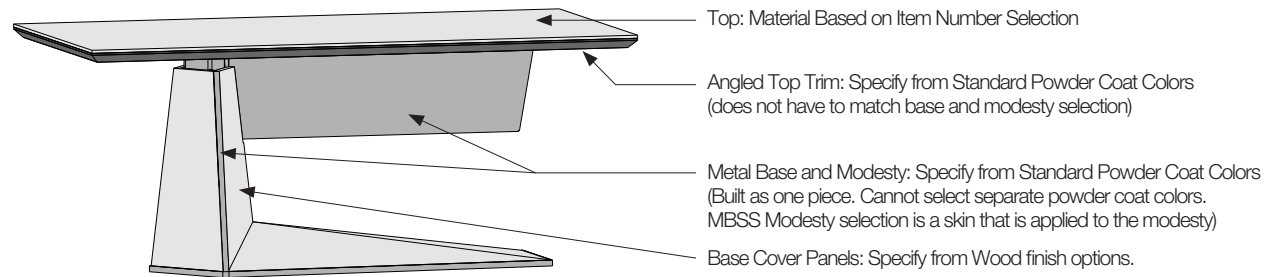

! Notes:

Top finishes are listed above; specify Wood1 finish for elements below worksurface.
Standard HPL top material is Formica 949 White Matte.
Standard Solid Surface material is Avonite Polaris White, Matte.

Overall Height changes with top material thickness.

1.5" Self Edge Veneer/HPL/SS	29.9"h
1.25" Subtop W/Angled Trim And;	29.6"h +
2cm Stone	0.79"
0.5" Back Painted Glass	0.5"
0.5" (12mm) Solid Surface	0.5"
0.75" Veneer	0.75"

+ Options:

Specify Subtop Trim, Base, and Modesty finish from standard powder coat colors.

(MRB) Resin Black	(MRSA) Resin Satin Aluminum
(MRBM) Resin Matte Black	(MRTG) Resin Thunder Gray
(MRBZ) Resin Bronze	(MRW) Resin White

For (MBSS) Stainless Steel Modesty specify MBSS; add $650.

For (MRBAS) Resin Brushed Aluminum w/ Steel Tint Subtop Trim specify MRBAS; no price change.