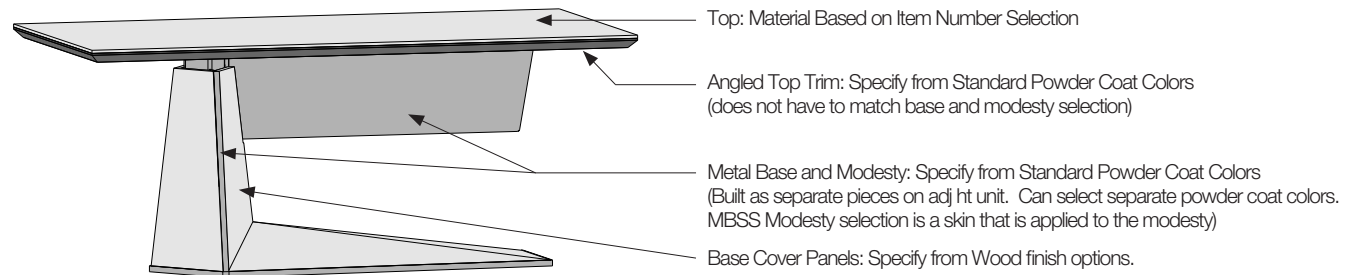

! Notes:

Top finishes are listed above; specify Wood1 finish for elements below worksurface.
Standard HPL top material is Formica 949 White Matte.
Standard Solid Surface material is Avonite Polaris White, Matte.

Overall Height changes with top material thickness.

1.5" Self Edge Veneer/HPL/SS	29.9 - 45.4"h
1.25" Subtop W/Angled Trim And;	29.6 - 45.1"h +
2cm Stone	0.79"
0.5" Back Painted Glass	0.5"
0.5" (12mm) Solid Surface	0.5"
0.75" Veneer	0.75"

+ Options:

Specify Subtop Trim, Base, and Modesty finish from standard powder coat colors.

(MRB) Resin Black	(MRSA) Resin Satin Aluminum
(MRBM) Resin Matte Black	(MRTG) Resin Thunder Gray
(MRBZ) Resin Bronze	(MRW) Resin White

For (MBSS) Stainless Steel Modesty specify MBSS; add $650.

For (MRBAS) Resin Brushed Aluminum w/ Steel Tint Subtop Trim specify MRBAS; no price change.