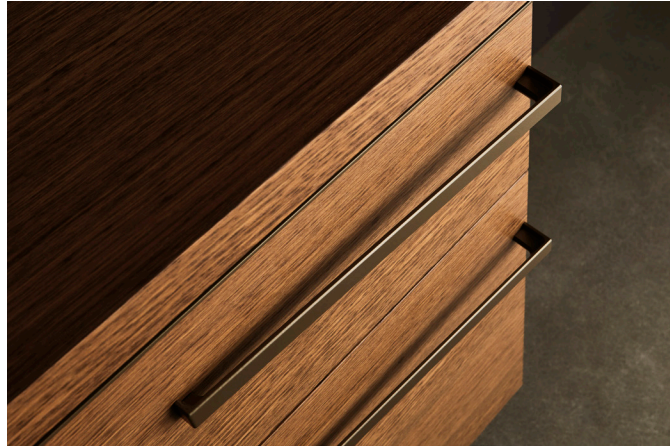

Details and Craftsmanship

Tuohy's attention to detail and wood craftsmanship shine through in the design and construction of the Uku Casegoods product. Through a mix of state-of-the-art manufacturing and finishing processes, and time-honored handwork, every detail is scrutinized for premium quality.