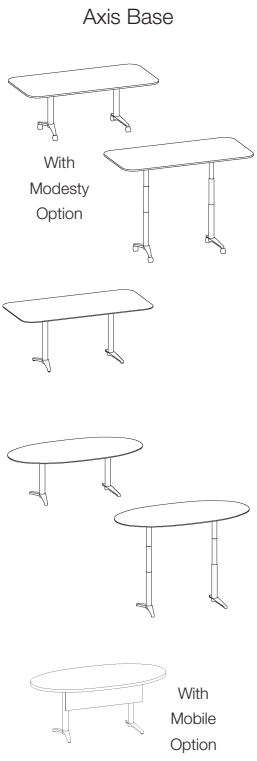

Prefix	Top Materials / Code / List $						Optional Modesty
		Wood1	Wood2	Avonite SS	BP Glass	Marble	Quartz	
Rectangle Top, Adj Ht 24-50h		...W1	...W2	...SS	...G	...M	...Q	MOD
• Square Edge, 60x30	KASRA6030...	4289	4369	5486	6438	—	—	574
Square Edge, 72x36	KASRA7236...	4510	4633	5805	7603	—	—	597
Bevel Edge, 60x30	KABRA6030...	4878	4959	5675	7027	—	—	574
• Bevel Edge, 72x36	KABRA7236...	5191	5314	5994	8285	—	—	597
Cantilever Edge, 60x30	KACRA6030...	—	—	—	—	13070	10099	574
Rectangle Top, Fixed Height 29.9h		...W1	...W2	...SS	...G	...M	...Q	MOD
• Square Edge, 60x30	KASRF6030...	2380	2460	3576	4528	—	—	574
Square Edge, 72x36	KASRF7236...	2601	2724	3896	5693	—	—	597
Bevel Edge, 60x30	KABRF6030...	2969	3049	3765	5118	—	—	574
• Bevel Edge, 72x36	KABRF7236...	3282	3404	4085	6375	—	—	597
Cantilever Edge, 60x30	KACRF6030...	—	—	—	—	11160	8189	574
Ellipse Top, Adj Ht 24-50h		...W1	...W2	...SS	...G	...M	...Q	MOD
• Square Edge, 60x30	KASEA6030...	4289	4369	5486	6438	—	—	574
Square Edge, 72x36	KASEA7236...	4510	4633	5805	7603	—	—	597
Bevel Edge, 60x30	KABEA6030...	4878	4959	5675	7027	—	—	574
• Bevel Edge, 72x36	KABEA7236...	5191	5314	5994	8285	—	—	597
Cantilever Edge, 60x30	KACEA6030...	—	—	—	—	13070	10099	574
Cantilever Edge, 72x36	KACEA7236...	—	—	—	—	14280	12386	597
Ellipse Top, Fixed Height 29.9h		...W1	...W2	...SS	...G	...M	...Q	MOD
• Square Edge, 60x30	KASEF6030...	2380	2460	3576	4528	—	—	574
• Square Edge, 72x36	KASEF7236...	2601	2724	3896	5693	—	—	597
Bevel Edge, 60x30	KABEF6030...	2969	3049	3765	5118	—	—	574
Bevel Edge, 72x36	KABEF7236...	3282	3404	4085	6375	—	—	597
Cantilever Edge, 60x30	KACEF6030...	—	—	—	—	11160	8189	574
Cantilever Edge, 72x36	KACEF7236...	—	—	—	—	12371	10477	597

For optional modesty append MOD to end of product number and add list price. ↗

> To Order:

For product numbers, join the Prefix Code, Material Code, and Leg Code; read across and down for price.
Ex. For Adj. Ht, 60x30 Rect. wood1 top with square self edge, Prod. No. is KASRA6030W1; List Price is $4289.

! Notes:

Rectangle Top has 6-inch radius corners.
Optional wood modesty panel is 12-inches high.
Includes wire management with 6-outlet power strip with 15-ft cord.

+ Options:

For mobile casters specify CSTRS and add $46. Adds 2.5-inches to height.
For optional leg wire management Specify WM and add $66.
Length is 17-3/4-inch, easy snap-on installation. Finish to match base.
For square corners on rectangle tops specify SQ; no price change.
Specify base finish from standard powdercoat color options:

(MRW) Resin White	(MRB) Resin Black
(MRSA) Resin Satin Aluminum	(MRBM) Resin Black Matte
(MRTG) Resin Thunder Gray	(MRBZ) Resin Bronze
(MRDBZ) Resin Dark Bronze