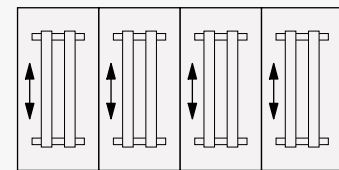

Ex. Qty (3) 96wx48d tables with Wood1 Matched Veneer tops, Chrome Legs with Wood1 Cover Panels, ProdNo is NIKAP3W1CW1; List Price is $34075.

! Notes:

Tops are 1.125 inches thick.

All tables have concealed casters.

Tables must be ordered as a matched set if veneer-matching is required.

BPGlass (Back-Painted): specify from (S.BLK Black) or (S.BWT) White

Matte BPGlass (Back-Painted): Writable; specify (GMB) Black or (GMW) White

Glass tops include metal trim; to match base finish on powder coat legs, or to match glass color on chrome legs.

Includes ganging mechanisms on underside of top. Ganging tables should always be the same depth; widths can vary.

Leg Columns have leveler for purpose of stabilizing table when in use.

Standard Powdercoat color options:

- (MRW) Resin White
- (MRSA) Resin Satin Aluminum
- (MRBZ) Resin Bronze
- (MRDBZ) Resin Dark Bronze
- (MRB) Resin Black
- (MRBM) Resin Black Matte
- (MRTG) Resin Thunder Gray

Each table includes duplex unit with daisy chain.

Matched table sets will have one power entry per 6 tables. Non-Matched tables will have one power cord per table.

72-inch softplug cord is an in-feed with 20 Amp plug and is UL-Recognized, not UL-Approved.

All tables include wire basket in (MRB) black between the legs.

Order individual in-surface power units from page CN10.

For no duplex unit deduct $754 per table in matched set (custom item number).