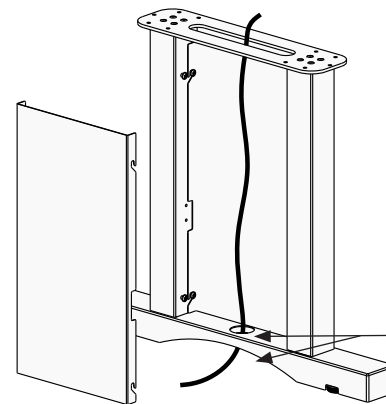

Grain runs long on rectangle tables.

Grain runs parallel to base legs on square tables.

Power

Each table includes duplex outlet that is meant to be daisy chained. Surface power options can be ordered separately and plug into duplex outlet.

SURFACE POWER

Surface power options are mounted in top of worksurface and plug into duplex outlet below worksurface. See page CN10 for recommended surface power options.

DAISY CHAINED DUPLEX POWER

Tables can be daisy chained in multiple configurations. One power cord is included for each matched set of up to (6) tables. Individual non-matched tables receive one power cord per table.

WIRE MANAGEMENT BASKET

Duplex Outlet sits inside wire management basket on underside of top.

Power-in with cover panel in place.

POWER IN

Radius on inside of foot and 2-inch access hole allow power to enter in through the floor into the leg.