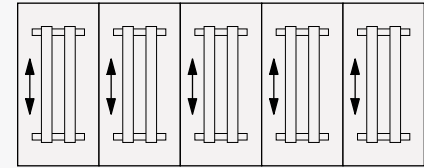

Prefix Codes	Top Materials / Code / List $						Powder Coat Legs			Chrome Legs		Optional Modesty
		Wood 1	Wood 2	HPL	Fenix®	BPGlass	Matte BPGlass	Cover Panel To Match Legs	Wood1	Wood2	Cover Panel Wood1	Wood2	
60w 30d 24-in Foot		...W1...	...W2...	...H...	...L...	...G...	...J...	...P	...PW1	...PW2	...CW1	...CW2	M
1 Table	NIKAE1...	7858	8408	7465	8408	9919	9961	+0	+713	+763	+2376	+2542	+1322
2 Matched Table Set (60x60)	NIKAE2...	15474	16557	14700	16557	19596	19677	+0	+1426	+1526	+4752	+5085	+2644
3 Matched Table Set (90x60)	NIKAE3...	23090	24706	21936	24706	29273	29396	+0	+2139	+2289	+7127	+7626	+3967
4 Matched Table Set (120x60)	NIKAE4...	30705	32854	29170	32854	38949	39114	+0	+2851	+3051	+9504	+10169	+5289
5 Matched Table Set (150x60)	NIKAE5...	38320	41002	36404	41002	48624	48830	+0	+3565	+3815	+11880	+12712	+6611
6 Matched Table Set (180x60)	NIKAE6...	45935	49150	43638	49150	58302	58548	+0	+4277	+4576	+14256	+15254	+7933
60w 42d 27-in Foot		...W1...	...W2...	...H...	...L...	...G...	...J...	...P	...PW1	...PW2	...CW1	...CW2	M
1 Table	NIKAF1...	8188	8761	7779	8761	10569	10627	+0	+713	+763	+2376	+2542	+1322
2 Matched Table Set (84x60)	NIKAF2...	16134	17263	15327	17263	20897	21012	+0	+1426	+1526	+4752	+5085	+2644
3 Matched Table Set (126x60)	NIKAF3...	24079	25765	22875	25765	31223	31395	+0	+2139	+2289	+7127	+7626	+3967
4 Matched Table Set (168x60)	NIKAF4...	32024	34266	30423	34266	41550	41780	+0	+2851	+3051	+9504	+10169	+5289
5 Matched Table Set (210x60)	NIKAF5...	39970	42768	37972	42768	51877	52164	+0	+3565	+3815	+11880	+12712	+6611
6 Matched Table Set (252x60)	NIKAF6...	47916	51270	45520	51270	62204	62549	+0	+4277	+4576	+14256	+15254	+7933
60w 48d 27-in Foot		...W1...	...W2...	...H...	...L...	...G...	...J...	...P	...PW1	...PW2	...CW1	...CW2	M
1 Table	NIKAG1...	8357	8942	7939	8942	10898	10964	+0	+713	+763	+2376	+2542	+1322
2 Matched Table Set (96x60)	NIKAG2...	16471	17624	15647	17624	21554	21685	+0	+1426	+1526	+4752	+5085	+2644
3 Matched Table Set (144x60)	NIKAG3...	24585	26306	23356	26306	32210	32406	+0	+2139	+2289	+7127	+7626	+3967
4 Matched Table Set (192x60)	NIKAG4...	32699	34988	31064	34988	42865	43128	+0	+2851	+3051	+9504	+10169	+5289
5 Matched Table Set (240x60)	NIKAG5...	40814	43671	38773	43671	53521	53848	+0	+3565	+3815	+11880	+12712	+6611
66w 33d 24-in Foot		...W1...	...W2...	...H...	...L...	...G...	...J...	...P	...PW1	...PW2	...CW1	...CW2	M
1 Table	NIKAH1...	7952	8509	7554	8509	10183	10232	+0	+713	+763	+2376	+2542	+1341
2 Matched Table Set (66x66)	NIKAH2...	15660	16756	14877	16756	20124	20223	+0	+1426	+1526	+4752	+5085	+2681
3 Matched Table Set (99x66)	NIKAH3...	23368	25004	22200	25004	30063	30212	+0	+2139	+2289	+7127	+7626	+4020
4 Matched Table Set (132x66)	NIKAH4...	31076	33251	29522	33251	40003	40201	+0	+2851	+3051	+9504	+10169	+5360
5 Matched Table Set (165x66)	NIKAH5...	38784	41499	36845	41499	49942	50190	+0	+3565	+3815	+11880	+12712	+6701
6 Matched Table Set (198x66)	NIKAH6...	46493	49748	44168	49748	59884	60181	+0	+4277	+4576	+14256	+15254	+8041
66w 42d 27-in Foot		...W1...	...W2...	...H...	...L...	...G...	...J...	...P	...PW1	...PW2	...CW1	...CW2	M
1 Table	NIKAI1...	8180	8753	7771	8753	10674	10737	+0	+713	+763	+2376	+2542	+1341
2 Matched Table Set (84x66)	NIKAI2...	16116	17244	15310	17244	21106	21233	+0	+1426	+1526	+4752	+5085	+2681
3 Matched Table Set (126x66)	NIKAI3...	24053	25737	22850	25737	31539	31728	+0	+2139	+2289	+7127	+7626	+4020
4 Matched Table Set (168x66)	NIKAI4...	31990	34229	30391	34229	41971	42224	+0	+2851	+3051	+9504	+10169	+5360
5 Matched Table Set (210x66)	NIKAI5...	39927	42722	37931	42722	52403	52718	+0	+3565	+3815	+11880	+12712	+6701
6 Matched Table Set (252x66)	NIKAI6...	47863	51213	45470	51213	62834	63213	+0	+4277	+4576	+14256	+15254	+8041
66w 48d 27-in Foot		...W1...	...W2...	...H...	...L...	...G...	...J...	...P	...PW1	...PW2	...CW1	...CW2	M
1 Table	NIKAJ1...	8585	9186	8156	9186	11255	11328	+0	+713	+763	+2376	+2542	+1341
2 Matched Table Set (96x66)	NIKAJ2...	16927	18112	16081	18112	22268	22412	+0	+1426	+1526	+4752	+5085	+2681
3 Matched Table Set (144x66)	NIKAJ3...	25268	27037	24005	27037	33280	33497	+0	+2139	+2289	+7127	+7626	+4020
4 Matched Table Set (192x66)	NIKAJ4...	33609	35962	31929	35962	44293	44581	+0	+2851	+3051	+9504	+10169	+5360
5 Matched Table Set (240x66)	NIKAJ5...	41952	44889	39854	44889	55305	55666	+0	+3565	+3815	+11880	+12712	+6701
72w 36d 24-in Foot		...W1...	...W2...	...H...	...L...	...G...	...J...	...P	...PW1	...PW2	...CW1	...CW2	M
1 Table	NIKAK1...	8043	8606	7641	8606	10460	10520	+0	+713	+763	+2376	+2542	+1367

For optional modesty panel append **M** to product number and add list price.

(Continued on next page)