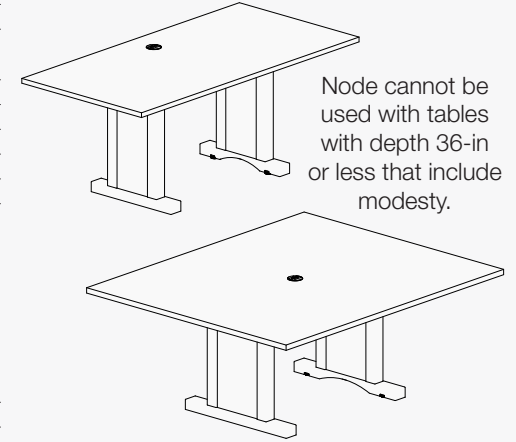

Material: ...Suffix
 • White ...WH
 Black ...BLK
 Storm ...STR
 Fog ...FOG

> To Order:

For product numbers, append the Material Suffix to the Prefix Code; read across and down for list price.
 Ex: For 2-Port w/ two simplex outlets, softplug unit in White, product number is ELDZ220SWH; list price is \$373.

! Notes:

USB-A+C = USB-A 2.1A & UCB-C 18 watts (uses one port)
 Dean's housing is clear anodized aluminum. The faceplate is molded plastic and the trim is Resin coated steel.
 The Corded Dean Z can be used in New York City, as per the NYC Electrical Code.

Power will be offset 11-inches from center on 30 through 36-inches deep.
 Power will be centered in top on tables 42-inches deep and greater.

NODE

Node cannot be used with tables with depth 36-in or less that include modesty.