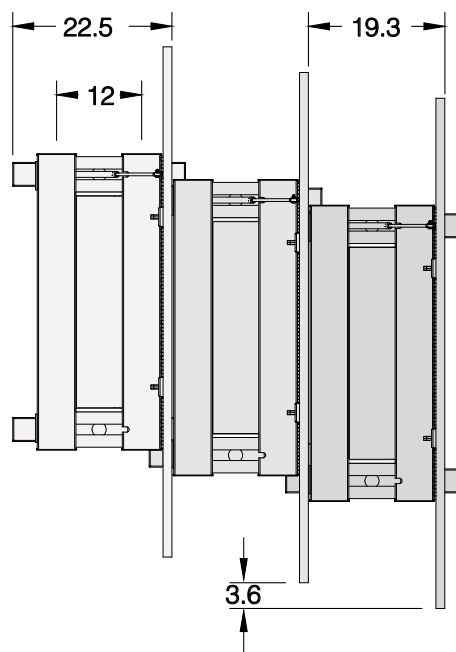

Nesting

When the top is flipped in the upright position the tables can be nested together for smaller storage solutions.

30-in to 48-in deep tables
(12-in on center leg spacing)

54-in to 60-in deep tables
(15-in on center leg spacing)

TABLE DEPTH	A (HEIGHT)
30	52
33	53.5
36	55
42	58
48	61
54	65.5
60	68.5

TABLE WIDTH	B (OVERHANG)
42	7.3
48	7.3
54	10.3
60	13.3
66	16.3
72	16.3
84	16.3
96	16.3

Configurations

Tables can be configured in a variety of layouts. Ganging mechanisms on the underside of tops lock tables together. Ordering table sets allow for veneer matching.