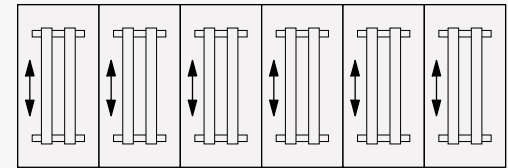

Prefix Codes	Top Materials / Code / List $						Powder Coat Legs			Chrome Legs		Optional Modesty
		Wood 1	Wood 2	HPL	Fenix®	BPGlass	Matte BPGlass	Cover Panel To Match Legs	Wood1	Wood2	Cover Panel Wood1	Wood2	
60w 30d 24-in Foot		...W1...	...W2...	...H...	...L...	...G...	...J...	...P	...PW1	...PW2	...CW1	...CW2	M
1 Table	NIKAE1...	7858	8408	7465	8408	9919	9961	+0	+713	+763	+2376	+2542	+1322
2 Matched Table Set (60x60)	NIKAE2...	15474	16557	14700	16557	19596	19677	+0	+1426	+1526	+4752	+5085	+2644
3 Matched Table Set (90x60)	NIKAE3...	23090	24706	21936	24706	29273	29396	+0	+2139	+2289	+7127	+7626	+3967
4 Matched Table Set (120x60)	NIKAE4...	30705	32854	29170	32854	38949	39114	+0	+2851	+3051	+9504	+10169	+5289
5 Matched Table Set (150x60)	NIKAE5...	38320	41002	36404	41002	48624	48830	+0	+3565	+3815	+11880	+12712	+6611
6 Matched Table Set (180x60)	NIKAE6...	45935	49150	43638	49150	58302	58548	+0	+4277	+4576	+14256	+15254	+7933
60w 42d 27-in Foot		...W1...	...W2...	...H...	...L...	...G...	...J...	...P	...PW1	...PW2	...CW1	...CW2	M
1 Table	NIKAF1...	8188	8761	7779	8761	10569	10627	+0	+713	+763	+2376	+2542	+1322
2 Matched Table Set (84x60)	NIKAF2...	16134	17263	15327	17263	20897	21012	+0	+1426	+1526	+4752	+5085	+2644
3 Matched Table Set (126x60)	NIKAF3...	24079	25765	22875	25765	31223	31395	+0	+2139	+2289	+7127	+7626	+3967
4 Matched Table Set (168x60)	NIKAF4...	32024	34266	30423	34266	41550	41780	+0	+2851	+3051	+9504	+10169	+5289
5 Matched Table Set (210x60)	NIKAF5...	39970	42768	37972	42768	51877	52164	+0	+3565	+3815	+11880	+12712	+6611
6 Matched Table Set (252x60)	NIKAF6...	47916	51270	45520	51270	62204	62549	+0	+4277	+4576	+14256	+15254	+7933
60w 48d 27-in Foot		...W1...	...W2...	...H...	...L...	...G...	...J...	...P	...PW1	...PW2	...CW1	...CW2	M
1 Table	NIKAG1...	8357	8942	7939	8942	10898	10964	+0	+713	+763	+2376	+2542	+1322
2 Matched Table Set (96x60)	NIKAG2...	16471	17624	15647	17624	21554	21685	+0	+1426	+1526	+4752	+5085	+2644
3 Matched Table Set (144x60)	NIKAG3...	24585	26306	23356	26306	32210	32406	+0	+2139	+2289	+7127	+7626	+3967
4 Matched Table Set (192x60)	NIKAG4...	32699	34988	31064	34988	42865	43128	+0	+2851	+3051	+9504	+10169	+5289
5 Matched Table Set (240x60)	NIKAG5...	40814	43671	38773	43671	53521	53848	+0	+3565	+3815	+11880	+12712	+6611
66w 33d 24-in Foot		...W1...	...W2...	...H...	...L...	...G...	...J...	...P	...PW1	...PW2	...CW1	...CW2	M
1 Table	NIKAH1...	7952	8509	7554	8509	10183	10232	+0	+713	+763	+2376	+2542	+1341
2 Matched Table Set (66x66)	NIKAH2...	15660	16756	14877	16756	20124	20223	+0	+1426	+1526	+4752	+5085	+2681
3 Matched Table Set (99x66)	NIKAH3...	23368	25004	22200	25004	30063	30212	+0	+2139	+2289	+7127	+7626	+4020
4 Matched Table Set (132x66)	NIKAH4...	31076	33251	29522	33251	40003	40201	+0	+2851	+3051	+9504	+10169	+5360
5 Matched Table Set (165x66)	NIKAH5...	38784	41499	36845	41499	49942	50190	+0	+3565	+3815	+11880	+12712	+6701
6 Matched Table Set (198x66)	NIKAH6...	46493	49748	44168	49748	59884	60181	+0	+4277	+4576	+14256	+15254	+8041
66w 42d 27-in Foot		...W1...	...W2...	...H...	...L...	...G...	...J...	...P	...PW1	...PW2	...CW1	...CW2	M
1 Table	NIKAI1...	8180	8753	7771	8753	10674	10737	+0	+713	+763	+2376	+2542	+1341
2 Matched Table Set (84x66)	NIKAI2...	16116	17244	15310	17244	21106	21233	+0	+1426	+1526	+4752	+5085	+2681
3 Matched Table Set (126x66)	NIKAI3...	24053	25737	22850	25737	31539	31728	+0	+2139	+2289	+7127	+7626	+4020
4 Matched Table Set (168x66)	NIKAI4...	31990	34229	30391	34229	41971	42224	+0	+2851	+3051	+9504	+10169	+5360
5 Matched Table Set (210x66)	NIKAI5...	39927	42722	37931	42722	52403	52718	+0	+3565	+3815	+11880	+12712	+6701
6 Matched Table Set (252x66)	NIKAI6...	47863	51213	45470	51213	62834	63213	+0	+4277	+4576	+14256	+15254	+8041
66w 48d 27-in Foot		...W1...	...W2...	...H...	...L...	...G...	...J...	...P	...PW1	...PW2	...CW1	...CW2	M
1 Table	NIKAJ1...	8585	9186	8156	9186	11255	11328	+0	+713	+763	+2376	+2542	+1341
2 Matched Table Set (96x66)	NIKAJ2...	16927	18112	16081	18112	22268	22412	+0	+1426	+1526	+4752	+5085	+2681
3 Matched Table Set (144x66)	NIKAJ3...	25268	27037	24005	27037	33280	33497	+0	+2139	+2289	+7127	+7626	+4020
4 Matched Table Set (192x66)	NIKAJ4...	33609	35962	31929	35962	44293	44581	+0	+2851	+3051	+9504	+10169	+5360
5 Matched Table Set (240x66)	NIKAJ5...	41952	44889	39854	44889	55305	55666	+0	+3565	+3815	+11880	+12712	+6701
72w 36d 24-in Foot		...W1...	...W2...	...H...	...L...	...G...	...J...	...P	...PW1	...PW2	...CW1	...CW2	M
1 Table	NIKAK1...	8043	8606	7641	8606	10460	10520	+0	+713	+763	+2376	+2542	+1367

For optional modesty panel append **M** to product number and add list price.

(Continued on next page)