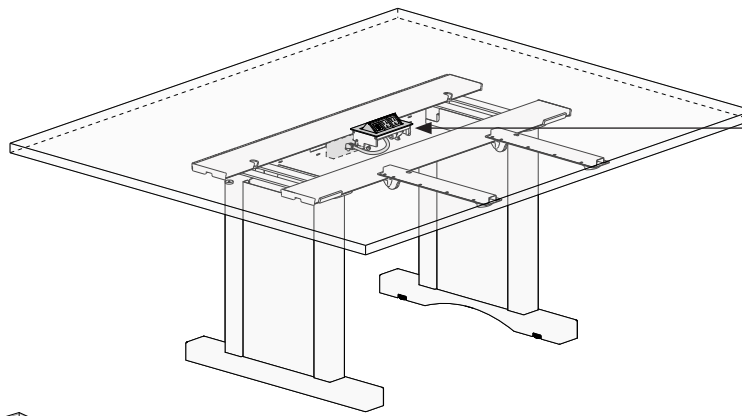

TABLE DEPTH	A (HEIGHT)
30	52
33	53.5
36	55
42	58
48	61
54	65.5
60	68.5

TABLE WIDTH	B (OVERHANG)
42	7.3
48	7.3
54	10.3
60	13.3
66	16.3
72	16.3
84	16.3
96	16.3

Configurations

Tables can be configured in a variety of layouts. Ganging mechanisms on the underside of tops lock tables together. Ordering table sets allow for veneer matching.

Grain runs long on rectangle tables.

Grain runs parallel to base legs on square tables.

Power

Each table includes duplex outlet that is meant to be daisy chained. Surface power options can be ordered separately and plug into duplex outlet.

SURFACE POWER

Surface power options are mounted in top of worksurface and plug into duplex outlet below worksurface. See page CN10 for recommended surface power options.

DAISY CHAINED DUPLEX POWER

Tables can be daisy chained in multiple configurations. One power cord is included for each matched set of up to (6) tables. Individual non-matched tables receive one power cord per table.