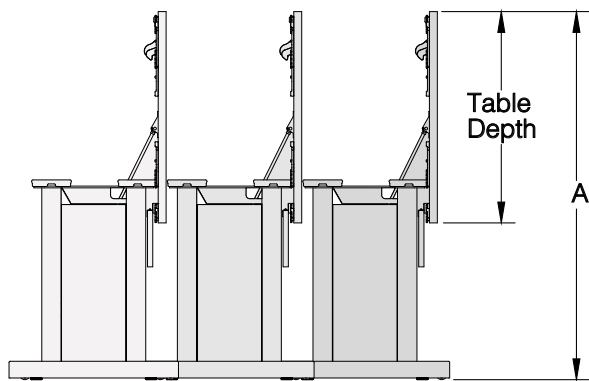

Power to each table is modular and quick-connect for fast changes and reconfigurations.

CASTERS

Rolling casters are concealed in base and a stabilizing glide can be lowered to keep tables in place while in use as needed.

Nesting

When the top is flipped in the upright position the tables can be nested together for smaller storage solutions.

30-in to 48-in deep tables
(12-in on center leg spacing)

54-in to 60-in deep tables
(15-in on center leg spacing)

TABLE DEPTH	A (HEIGHT)
30	52
33	53.5
36	55
42	58
48	61
54	65.5
60	68.5

TABLE WIDTH	B (OVERHANG)
42	7.3
48	7.3
54	10.3
60	13.3
66	16.3
72	16.3
84	16.3
96	16.3

Configurations

Tables can be configured in a variety of layouts. Ganging mechanisms on the underside of tops lock tables together. Ordering table sets allow for veneer matching.