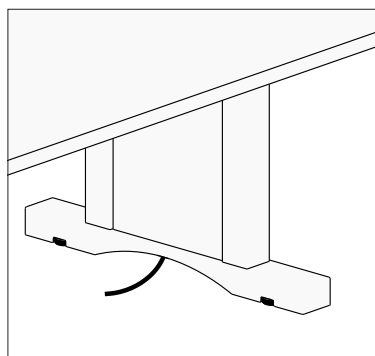

WIRE MANAGEMENT BASKET

Duplex Outlet sits inside wire management basket on underside of top.

Power-in with cover panel in place.