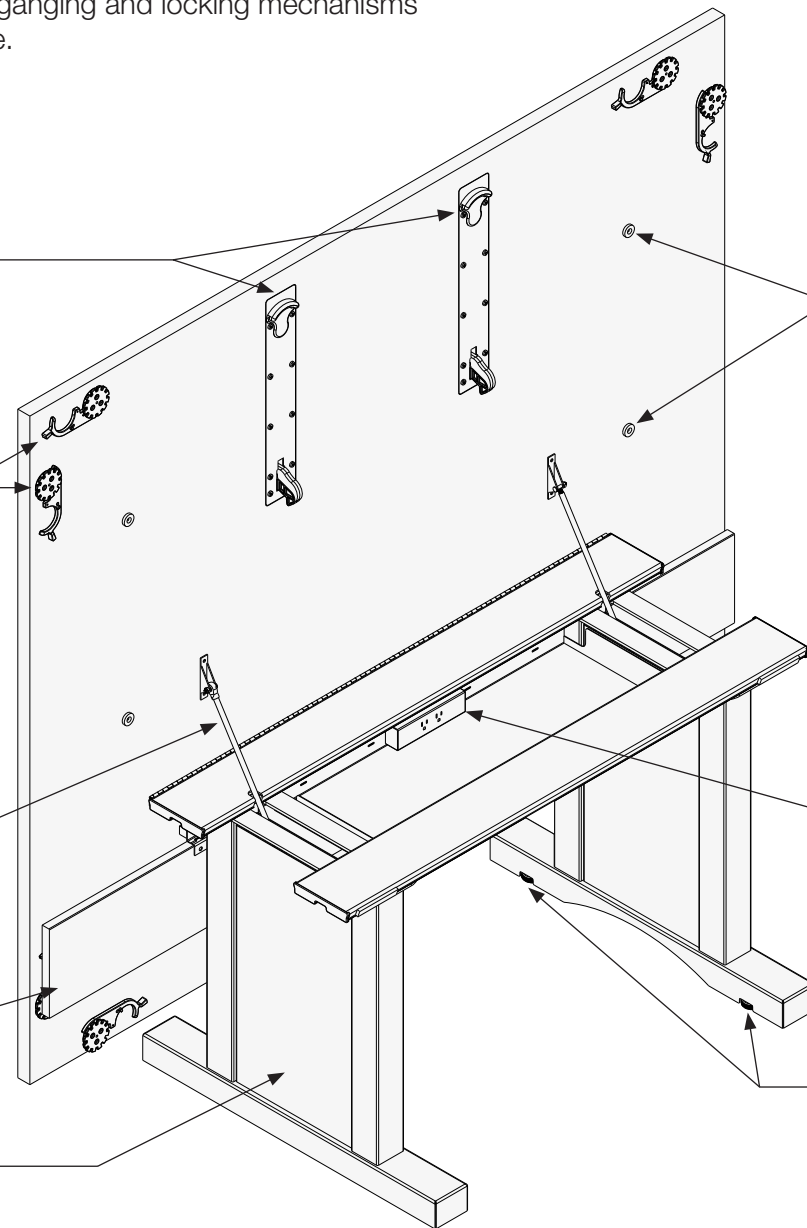

CYLINDER ASSISTS

Cylinder assists help to raise top into upper position. Large tops have two cylinders (one per leg). Small tops have one cylinder in one of the legs.

HINGED MODESTY (OPTIONAL)

Optional Modesty panels hinge back when table is in the upper position.

ACCESS PANEL

Removable access panel gives access between legs for wiring. Panels can be painted metal or applied veneer.

WIRE MANAGEMENT MAGNETS

Surface mounted magnets for wire management.

METAL WIRE TRAY W/ DUPLEX UNIT

Nesting

When the top is flipped in the upright position the tables can be nested together for smaller storage solutions.

30-in to 48-in deep tables
(12-in on center leg spacing)

54-in to 60-in deep tables
(15-in on center leg spacing)