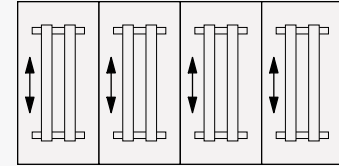

Prefix Codes	Top Materials / Code / List $						Powder Coat Legs			Chrome Legs		Optional Modesty
		Wood 1	Wood 2	HPL	Fenix®	BPGlass	Matte BPGlass	Cover Panel To Match Legs	Wood1	Wood2	Cover Panel Wood1	Wood2	
60w 30d 24-in Foot		...W1...	...W2...	...H...	...L...	...G...	...J...	...P	...PW1	...PW2	...CW1	...CW2	M
1 Table	NIKAE1...	7858	8408	7465	8408	9919	9961	+0	+713	+763	+2376	+2542	+1322
2 Matched Table Set (60x60)	NIKAE2...	15474	16557	14700	16557	19596	19677	+0	+1426	+1526	+4752	+5085	+2644
3 Matched Table Set (90x60)	NIKAE3...	23090	24706	21936	24706	29273	29396	+0	+2139	+2289	+7127	+7626	+3967
4 Matched Table Set (120x60)	NIKAE4...	30705	32854	29170	32854	38949	39114	+0	+2851	+3051	+9504	+10169	+5289
5 Matched Table Set (150x60)	NIKAE5...	38320	41002	36404	41002	48624	48830	+0	+3565	+3815	+11880	+12712	+6611
6 Matched Table Set (180x60)	NIKAE6...	45935	49150	43638	49150	58302	58548	+0	+4277	+4576	+14256	+15254	+7933
60w 42d 27-in Foot		...W1...	...W2...	...H...	...L...	...G...	...J...	...P	...PW1	...PW2	...CW1	...CW2	M
1 Table	NIKAF1...	8188	8761	7779	8761	10569	10627	+0	+713	+763	+2376	+2542	+1322
2 Matched Table Set (84x60)	NIKAF2...	16134	17263	15327	17263	20897	21012	+0	+1426	+1526	+4752	+5085	+2644
3 Matched Table Set (126x60)	NIKAF3...	24079	25765	22875	25765	31223	31395	+0	+2139	+2289	+7127	+7626	+3967
4 Matched Table Set (168x60)	NIKAF4...	32024	34266	30423	34266	41550	41780	+0	+2851	+3051	+9504	+10169	+5289
5 Matched Table Set (210x60)	NIKAF5...	39970	42768	37972	42768	51877	52164	+0	+3565	+3815	+11880	+12712	+6611
6 Matched Table Set (252x60)	NIKAF6...	47916	51270	45520	51270	62204	62549	+0	+4277	+4576	+14256	+15254	+7933
60w 48d 27-in Foot		...W1...	...W2...	...H...	...L...	...G...	...J...	...P	...PW1	...PW2	...CW1	...CW2	M
1 Table	NIKAG1...	8357	8942	7939	8942	10898	10964	+0	+713	+763	+2376	+2542	+1322
2 Matched Table Set (96x60)	NIKAG2...	16471	17624	15647	17624	21554	21685	+0	+1426	+1526	+4752	+5085	+2644
3 Matched Table Set (144x60)	NIKAG3...	24585	26306	23356	26306	32210	32406	+0	+2139	+2289	+7127	+7626	+3967
4 Matched Table Set (192x60)	NIKAG4...	32699	34988	31064	34988	42865	43128	+0	+2851	+3051	+9504	+10169	+5289
5 Matched Table Set (240x60)	NIKAG5...	40814	43671	38773	43671	53521	53848	+0	+3565	+3815	+11880	+12712	+6611
66w 33d 24-in Foot		...W1...	...W2...	...H...	...L...	...G...	...J...	...P	...PW1	...PW2	...CW1	...CW2	M
1 Table	NIKAH1...	7952	8509	7554	8509	10183	10232	+0	+713	+763	+2376	+2542	+1341
2 Matched Table Set (66x66)	NIKAH2...	15660	16756	14877	16756	20124	20223	+0	+1426	+1526	+4752	+5085	+2681
3 Matched Table Set (99x66)	NIKAH3...	23368	25004	22200	25004	30063	30212	+0	+2139	+2289	+7127	+7626	+4020
4 Matched Table Set (132x66)	NIKAH4...	31076	33251	29522	33251	40003	40201	+0	+2851	+3051	+9504	+10169	+5360
5 Matched Table Set (165x66)	NIKAH5...	38784	41499	36845	41499	49942	50190	+0	+3565	+3815	+11880	+12712	+6701
6 Matched Table Set (198x66)	NIKAH6...	46493	49748	44168	49748	59884	60181	+0	+4277	+4576	+14256	+15254	+8041
66w 42d 27-in Foot		...W1...	...W2...	...H...	...L...	...G...	...J...	...P	...PW1	...PW2	...CW1	...CW2	M
1 Table	NIKAI1...	8180	8753	7771	8753	10674	10737	+0	+713	+763	+2376	+2542	+1341
2 Matched Table Set (84x66)	NIKAI2...	16116	17244	15310	17244	21106	21233	+0	+1426	+1526	+4752	+5085	+2681
3 Matched Table Set (126x66)	NIKAI3...	24053	25737	22850	25737	31539	31728	+0	+2139	+2289	+7127	+7626	+4020
4 Matched Table Set (168x66)	NIKAI4...	31990	34229	30391	34229	41971	42224	+0	+2851	+3051	+9504	+10169	+5360
5 Matched Table Set (210x66)	NIKAI5...	39927	42722	37931	42722	52403	52718	+0	+3565	+3815	+11880	+12712	+6701
6 Matched Table Set (252x66)	NIKAI6...	47863	51213	45470	51213	62834	63213	+0	+4277	+4576	+14256	+15254	+8041
66w 48d 27-in Foot		...W1...	...W2...	...H...	...L...	...G...	...J...	...P	...PW1	...PW2	...CW1	...CW2	M
1 Table	NIKAJ1...	8585	9186	8156	9186	11255	11328	+0	+713	+763	+2376	+2542	+1341
2 Matched Table Set (96x66)	NIKAJ2...	16927	18112	16081	18112	22268	22412	+0	+1426	+1526	+4752	+5085	+2681
3 Matched Table Set (144x66)	NIKAJ3...	25268	27037	24005	27037	33280	33497	+0	+2139	+2289	+7127	+7626	+4020
4 Matched Table Set (192x66)	NIKAJ4...	33609	35962	31929	35962	44293	44581	+0	+2851	+3051	+9504	+10169	+5360
5 Matched Table Set (240x66)	NIKAJ5...	41952	44889	39854	44889	55305	55666	+0	+3565	+3815	+11880	+12712	+6701
72w 36d 24-in Foot		...W1...	...W2...	...H...	...L...	...G...	...J...	...P	...PW1	...PW2	...CW1	...CW2	M
1 Table	NIKAK1...	8043	8606	7641	8606	10460	10520	+0	+713	+763	+2376	+2542	+1367

For optional modesty panel append **M** to product number and add list price.

(Continued on next page)