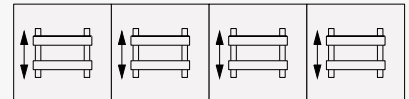

Prefix Codes	Top Materials / Code / List $						Powder Coat Legs			Chrome Legs		Optional Modesty
		Wood 1	Wood 2	HPL	Fenix®	BPGlass	Matte BPGlass	Cover Panel		Cover Panel			
								To Match	Wood1	Wood2	Wood1	Wood2	
42w 42d	27-in Foot	...W1...	...W2...	...H...	...L...	...G...	...J...	...P	...PW1	...PW2	...CW1	...CW2	M
1 Table	NIKAA1...	7839	8388	7447	8388	9878	9919	+0	+713	+763	+2376	+2542	+1258
2 Matched Table Set (84x42)	NIKAA2...	15434	16514	14662	16514	19514	19594	+0	+1426	+1526	+4752	+5085	+2516
3 Matched Table Set (126x42)	NIKAA3...	23030	24642	21879	24642	29150	29270	+0	+2139	+2289	+7127	+7626	+3775
4 Matched Table Set (168x42)	NIKAA4...	30626	32770	29095	32770	38786	38947	+0	+2851	+3051	+9504	+10169	+5033
5 Matched Table Set (210x42)	NIKAA5...	38221	40896	36310	40896	48421	48622	+0	+3565	+3815	+11880	+12712	+6291
48w 48d	27-in Foot	...W1...	...W2...	...H...	...L...	...G...	...J...	...P	...PW1	...PW2	...CW1	...CW2	M
1 Table	NIKAB1...	8112	8680	7706	8680	10395	10448	+0	+713	+763	+2376	+2542	+1281
2 Matched Table Set (96x48)	NIKAB2...	15982	17101	15183	17101	20547	20654	+0	+1426	+1526	+4752	+5085	+2563
3 Matched Table Set (144x48)	NIKAB3...	23852	25522	22659	25522	30700	30857	+0	+2139	+2289	+7127	+7626	+3844
4 Matched Table Set (192x48)	NIKAB4...	31722	33943	30136	33943	40853	41062	+0	+2851	+3051	+9504	+10169	+5125
5 Matched Table Set (240x48)	NIKAB5...	39591	42362	37611	42362	51006	51268	+0	+3565	+3815	+11880	+12712	+6408
54w 54d	30-in Foot	...W1...	...W2...	...H...	...L...	...G...	...J...	...P	...PW1	...PW2	...CW1	...CW2	M
1 Table	NIKAC1...	8309	8891	7894	8891	10865	10932	+0	+713	+763	+2376	+2542	+1297
2 Matched Table Set (108x54)	NIKAC2...	16375	17521	15556	17521	21488	21622	+0	+1426	+1526	+4752	+5085	+2595
3 Matched Table Set (162x54)	NIKAC3...	24440	26151	23218	26151	32111	32310	+0	+2139	+2289	+7127	+7626	+3890
4 Matched Table Set (216x54)	NIKAC4...	32506	34781	30881	34781	42734	43000	+0	+2851	+3051	+9504	+10169	+5188
60w 60d	30-in Foot	...W1...	...W2...	...H...	...L...	...G...	...J...	...P	...PW1	...PW2	...CW1	...CW2	M
1 Table	NIKAD1...	8780	9395	8341	9395	11642	11724	+0	+713	+763	+2376	+2542	+1322
2 Matched Table Set (120x60)	NIKAD2...	17318	18530	16452	18530	23041	23205	+0	+1426	+1526	+4752	+5085	+2644
3 Matched Table Set (180x60)	NIKAD3...	25856	27666	24563	27666	34441	34687	+0	+2139	+2289	+7127	+7626	+3967
4 Matched Table Set (240x60)	NIKAD4...	34394	36802	32674	36802	45841	46169	+0	+2851	+3051	+9504	+10169	+5289

For optional modesty panel append **M** to product number and add list price.

> To Order

For product numbers, join the Prefix Code, Material Code, and Leg Code; read across and down for price.

Ex. Qty (3) 42wx42d tables with Wood1 Matched Veneer tops, Chrome Legs with Wood1 Cover Panels, ProdNo is NIKAA3W1CW1; List Price is $30157.

! Notes:

Tops are 1.125 inches thick.

All tables have concealed casters.

Tables must be ordered as a matched set if veneer-matching is required.

BPGlass (Back-Painted): specify from (S.BLK Black) or (S.BWT) White

Matte BPGlass (Back-Painted): Writable; specify (GMB) Black or (GMW) White

Glass tops include metal trim; to match base finish on powder coat legs, or to match glass color on chrome legs.

Includes ganging mechanisms on underside of top. Ganging tables should always be the same depth; widths can vary.

Leg Columns have leveler for purpose of stabilizing table when in use.

Standard Powdercoat color options:

(MRW) Resin White

(MRB) Resin Black

(MRS) Resin Satin Aluminum

(MRBM) Resin Black Matte

(MRBZ) Resin Bronze

(MRTG) Resin Thunder Gray

(MRDBZ) Resin Dark Bronze

Each table includes duplex unit with daisy chain.

Matched table sets will have one power entry per 6 tables. Non-Matched tables will have one power cord per table.

72-inch softplug cord is an in-feed with 20 Amp plug and is UL-Recognized, not UL-Approved.

All tables include wire basket in (MRB) black between the legs.

Order individual in-surface power units from page CN10.

For no duplex unit deduct $754 per table in matched set (custom item number).