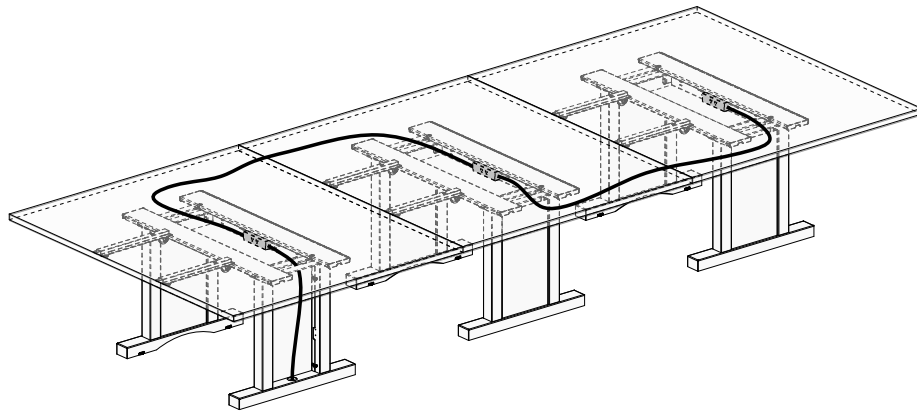

TABLE DEPTH	A (HEIGHT)
30	52
33	53.5
36	55
42	58
48	61
54	65.5
60	68.5

TABLE WIDTH	B (OVERHANG)
42	7.3
48	7.3
54	10.3
60	13.3
66	16.3
72	16.3
84	16.3
96	16.3

Configurations

Tables can be configured in a variety of layouts. Ganging mechanisms on the underside of tops lock tables together. Ordering table sets allow for veneer matching.

Grain runs long on rectangle tables.

Grain runs parallel to base legs on square tables.

Power

Each table includes duplex outlet that is meant to be daisy chained. Surface power options can be ordered separately and plug into duplex outlet.

SURFACE POWER

Surface power options are mounted in top of worksurface and plug into duplex outlet below worksurface. See page CN10 for recommended surface power options.

DAISY CHAINED DUPLEX POWER

Tables can be daisy chained in multiple configurations. One power cord is included for each matched set of up to (6) tables. Individual non-matched tables receive one power cord per table.