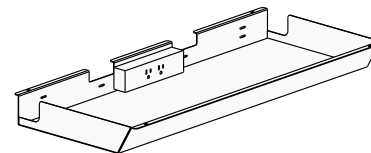

TABLE DEPTH	A (HEIGHT)
30	52
33	53.5
36	55
42	58
48	61
54	65.5
60	68.5

TABLE WIDTH	B (OVERHANG)
42	7.3
48	7.3
54	10.3
60	13.3
66	16.3
72	16.3
84	16.3
96	16.3

Configurations

Tables can be configured in a variety of layouts. Ganging mechanisms on the underside of tops lock tables together. Ordering table sets allow for veneer matching.

Grain runs long on rectangle tables.

Grain runs parallel to base legs on square tables.

Power

Each table includes duplex outlet that is meant to be daisy chained. Surface power options can be ordered separately and plug into duplex outlet.

SURFACE POWER

Surface power options are mounted in top of worksurface and plug into duplex outlet below worksurface. See page CN10 for recommended surface power options.

DAISY CHAINED DUPLEX POWER

Tables can be daisy chained in multiple configurations. One power cord is included for each matched set of up to (6) tables. Individual non-matched tables receive one power cord per table.

WIRE MANAGEMENT BASKET

Duplex Outlet sits inside wire management basket on underside of top.

Power-in with cover panel in place.

POWER IN

Radius on inside of foot and 2-inch access hole allow power to enter in through the floor into the leg.