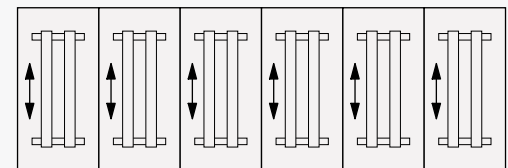

Ex. Qty (3) 96wx48d tables with Wood1 Matched Veneer tops, Chrome Legs with Wood1 Cover Panels, ProdNo is NIKAP3W1CW1; List Price is $34075.

! Notes:

Tops are 1.125 inches thick.

All tables have concealed casters.

Tables must be ordered as a matched set if veneer-matching is required.

BPGlass (Back-Painted): specify from (S.BLK Black) or (S.BWT) White

Matte BPGlass (Back-Painted): Writable; specify (GMB) Black or (GMW) White

Glass tops include metal trim; to match base finish on powder coat legs, or to match glass color on chrome legs.

Includes ganging mechanisms on underside of top. Ganging tables should always be the same depth; widths can vary.

Leg Columns have leveler for purpose of stabilizing table when in use.

Standard Powdercoat color options:

- (MRW) Resin White
- (MRSA) Resin Satin Aluminum
- (MRBZ) Resin Bronze
- (MRDBZ) Resin Dark Bronze
- (MRB) Resin Black
- (MRBM) Resin Black Matte
- (MRTG) Resin Thunder Gray

Each table includes duplex unit with daisy chain.

Matched table sets will have one power entry per 6 tables. Non-Matched tables will have one power cord per table.

72-inch softplug cord is an in-feed with 20 Amp plug and is UL-Recognized, not UL-Approved.

All tables include wire basket in (MRB) black between the legs.

Order individual in-surface power units from page CN10.

For no duplex unit deduct $754 per table in matched set (custom item number).