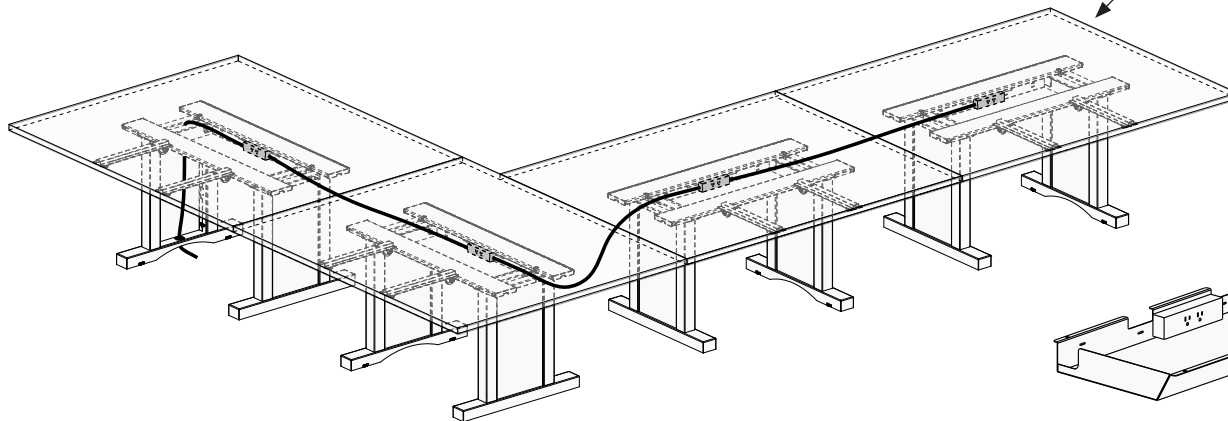

TABLE DEPTH	A (HEIGHT)
30	52
33	53.5
36	55
42	58
48	61
54	65.5
60	68.5

TABLE WIDTH	B (OVERHANG)
42	7.3
48	7.3
54	10.3
60	13.3
66	16.3
72	16.3
84	16.3
96	16.3

Configurations

Tables can be configured in a variety of layouts. Ganging mechanisms on the underside of tops lock tables together. Ordering table sets allow for veneer matching.

Grain runs long on rectangle tables.

Grain runs parallel to base legs on square tables.

Power

Each table includes duplex outlet that is meant to be daisy chained. Surface power options can be ordered separately and plug into duplex outlet.

SURFACE POWER

Surface power options are mounted in top of worksurface and plug into duplex outlet below worksurface. See page CN10 for recommended surface power options.

DAISY CHAINED DUPLEX POWER

Tables can be daisy chained in multiple configurations. One power cord is included for each matched set of up to (6) tables. Individual non-matched tables receive one power cord per table.