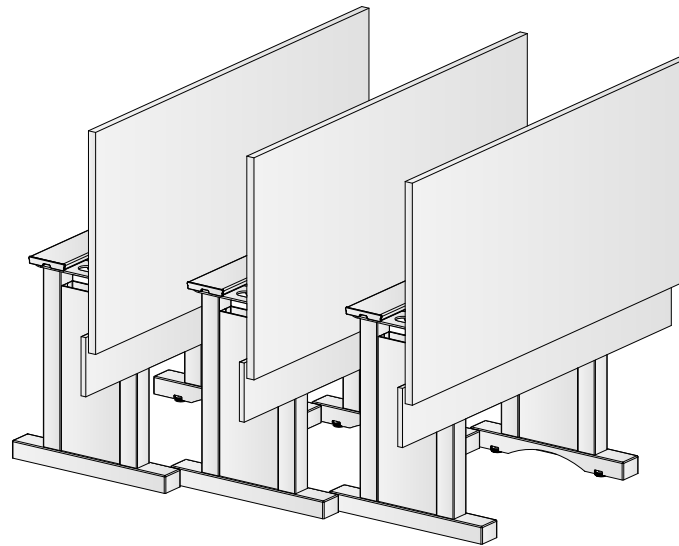

ACCESS PANEL

Removable access panel gives access between legs for wiring. Panels can be painted metal or applied veneer.

WIRE MANAGEMENT MAGNETS

Surface mounted magnets for wire management.

METAL WIRE TRAY W/ DUPLEX UNIT

Power to each table is modular and quick-connect for fast changes and reconfigurations.

CASTERS

Rolling casters are concealed in base and a stabilizing glide can be lowered to keep tables in place while in use as needed.

Nesting

When the top is flipped in the upright position the tables can be nested together for smaller storage solutions.

30-in to 48-in deep tables
(12-in on center leg spacing)

54-in to 60-in deep tables
(15-in on center leg spacing)

TABLE DEPTH	A (HEIGHT)
30	52
33	53.5
36	55
42	58
48	61
54	65.5
60	68.5

TABLE WIDTH	B (OVERHANG)
42	7.3
48	7.3
54	10.3
60	13.3
66	16.3
72	16.3
84	16.3
96	16.3

Configurations

Tables can be configured in a variety of layouts. Ganging mechanisms on the underside of tops lock tables together. Ordering table sets allow for veneer matching.