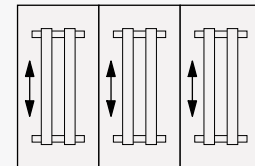

Ex. Qty (3) 96wx48d tables with Wood1 Matched Veneer tops, Chrome Legs with Wood1 Cover Panels, ProdNo is NIKAP3W1CW1; List Price is $34075.

! Notes:

Tops are 1.125 inches thick.

All tables have concealed casters.

Tables must be ordered as a matched set if veneer-matching is required.

BPGlass (Back-Painted): specify from (S.BLK Black) or (S.BWT) White

Matte BPGlass (Back-Painted): Writable; specify (GMB) Black or (GMW) White

Glass tops include metal trim; to match base finish on powder coat legs, or to match glass color on chrome legs.

Includes ganging mechanisms on underside of top. Ganging tables should always be the same depth; widths can vary.

Leg Columns have leveler for purpose of stabilizing table when in use.

Standard Powdercoat color options:

- (MRW) Resin White
- (MRSA) Resin Satin Aluminum
- (MRBZ) Resin Bronze
- (MRDBZ) Resin Dark Bronze
- (MRB) Resin Black
- (MRBM) Resin Black Matte
- (MRTG) Resin Thunder Gray

Each table includes duplex unit with daisy chain.

Matched table sets will have one power entry per 6 tables. Non-Matched tables will have one power cord per table.

72-inch softplug cord is an in-feed with 20 Amp plug and is UL-Recognized, not UL-Approved.

All tables include wire basket in (MRB) black between the legs.

Order individual in-surface power units from page CN10.

For no duplex unit deduct $754 per table in matched set (custom item number).