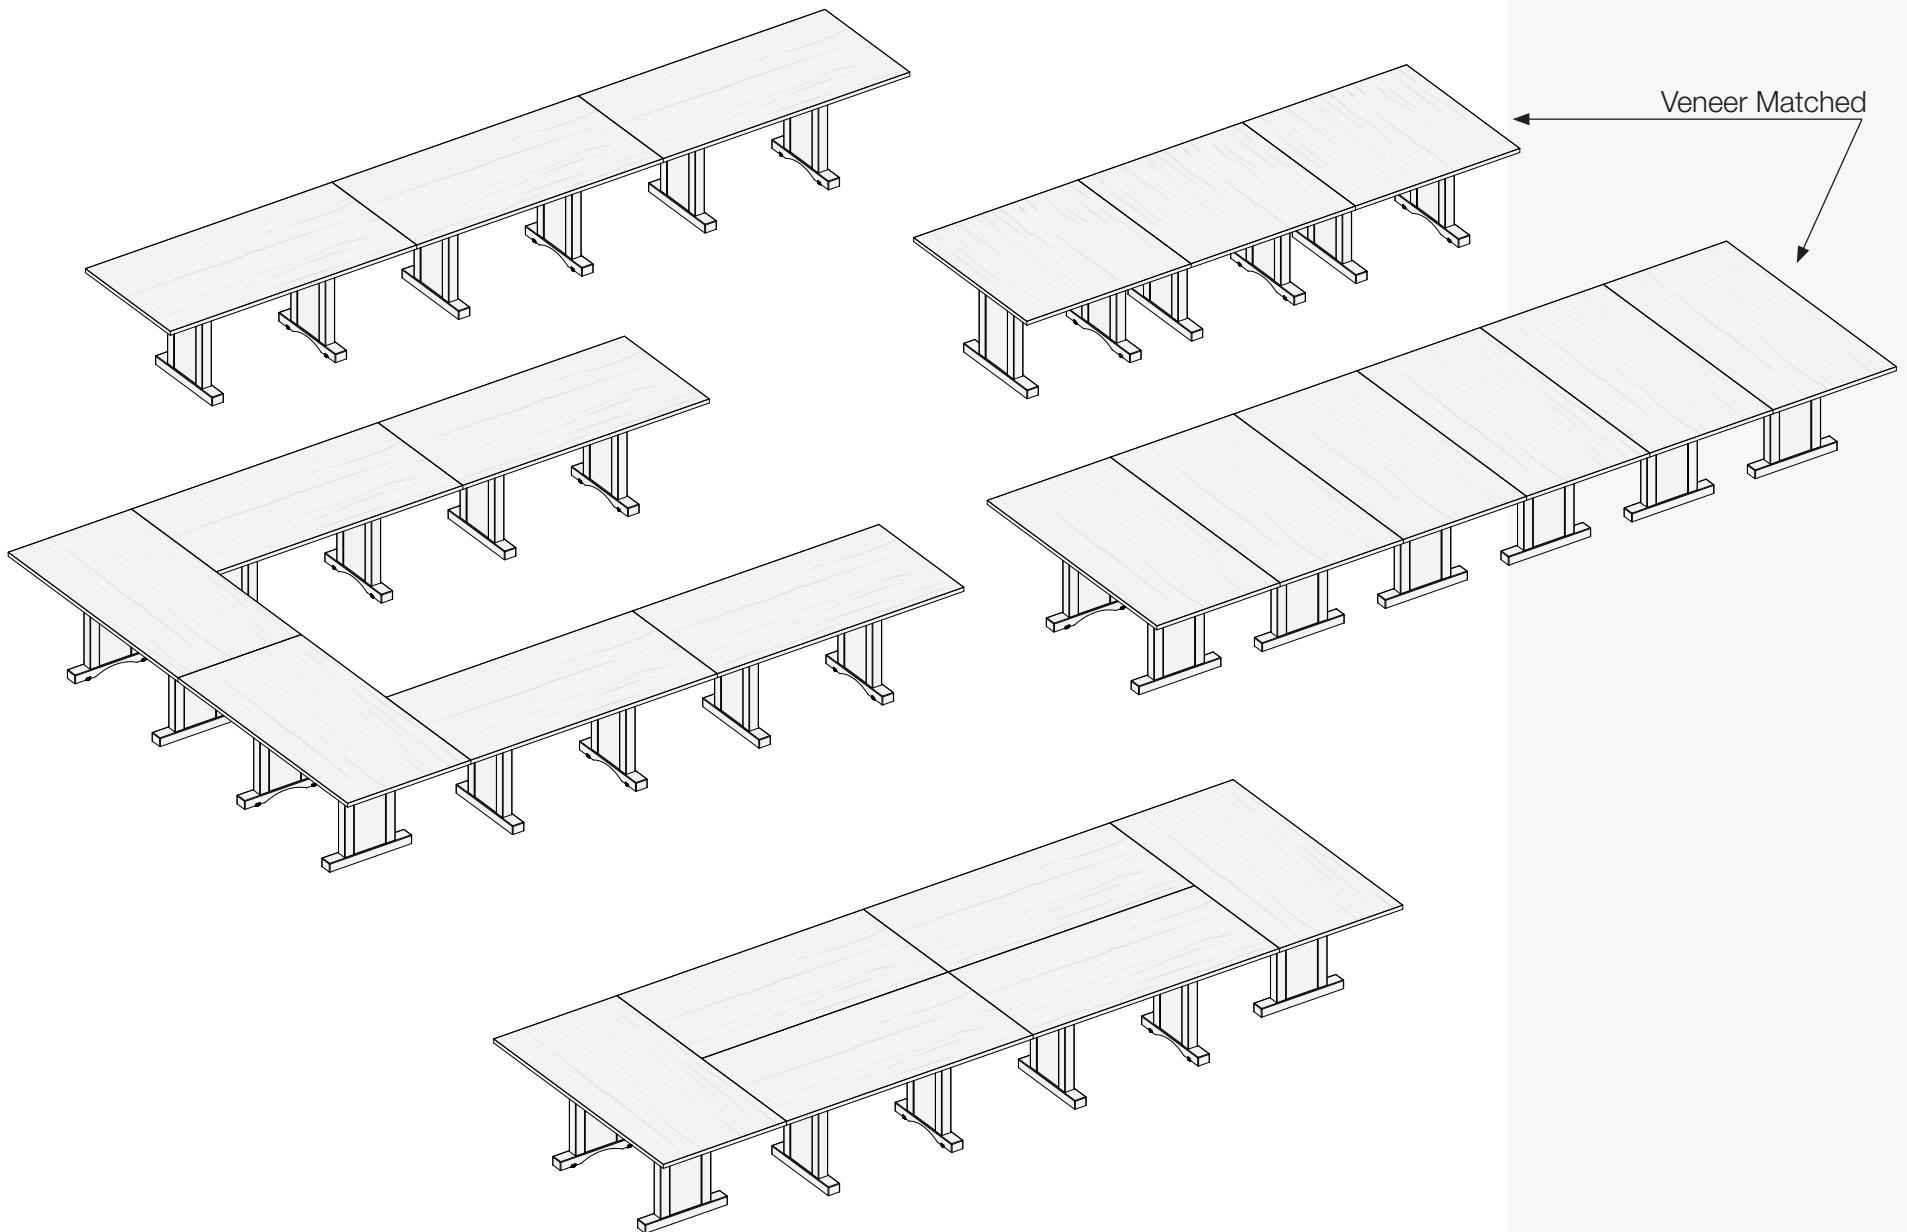

TABLE DEPTH	A (HEIGHT)
30	52
33	53.5
36	55
42	58
48	61
54	65.5
60	68.5

TABLE WIDTH	B (OVERHANG)
42	7.3
48	7.3
54	10.3
60	13.3
66	16.3
72	16.3
84	16.3
96	16.3

Configurations

Tables can be configured in a variety of layouts. Ganging mechanisms on the underside of tops lock tables together. Ordering table sets allow for veneer matching.

Grain runs long on rectangle tables.

Grain runs parallel to base legs on square tables.

Power

Each table includes duplex outlet that is meant to be daisy chained. Surface power options can be ordered separately and plug into duplex outlet.