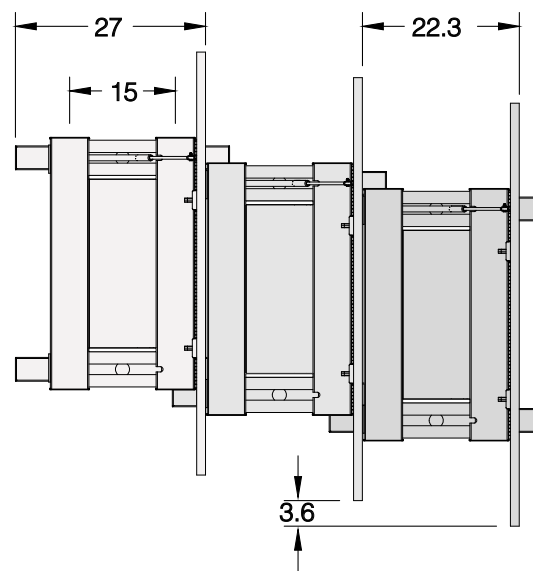

Nesting

When the top is flipped in the upright position the tables can be nested together for smaller storage solutions.

30-in to 48-in deep tables
(12-in on center leg spacing)

54-in to 60-in deep tables
(15-in on center leg spacing)

TABLE DEPTH	A (HEIGHT)
30	52
33	53.5
36	55
42	58
48	61
54	65.5
60	68.5

TABLE WIDTH	B (OVERHANG)
42	7.3
48	7.3
54	10.3
60	13.3
66	16.3
72	16.3
84	16.3
96	16.3

Configurations

Tables can be configured in a variety of layouts. Ganging mechanisms on the underside of tops lock tables together. Ordering table sets allow for veneer matching.