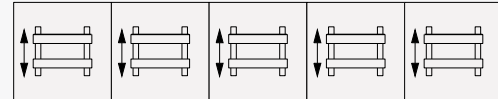

Mobile Square Tables
29.5h