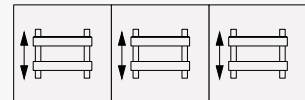

Prefix Codes	Top Materials / Code / List $						Powder Coat Legs			Chrome Legs		Optional Modesty
		Wood 1	Wood 2	HPL	Fenix®	BPGlass	Matte BPGlass	Cover Panel		Cover Panel			
								To Match	Wood1	Wood2	Wood1	Wood2	
42w 42d	27-in Foot	...W1...	...W2...	...H...	...L...	...G...	...J...	...P	...PW1	...PW2	...CW1	...CW2	M
1 Table	NIKAA1...	7839	8388	7447	8388	9878	9919	+0	+713	+763	+2376	+2542	+1258
2 Matched Table Set (84x42)	NIKAA2...	15434	16514	14662	16514	19514	19594	+0	+1426	+1526	+4752	+5085	+2516
3 Matched Table Set (126x42)	NIKAA3...	23030	24642	21879	24642	29150	29270	+0	+2139	+2289	+7127	+7626	+3775
4 Matched Table Set (168x42)	NIKAA4...	30626	32770	29095	32770	38786	38947	+0	+2851	+3051	+9504	+10169	+5033
5 Matched Table Set (210x42)	NIKAA5...	38221	40896	36310	40896	48421	48622	+0	+3565	+3815	+11880	+12712	+6291
48w 48d	27-in Foot	...W1...	...W2...	...H...	...L...	...G...	...J...	...P	...PW1	...PW2	...CW1	...CW2	M
1 Table	NIKAB1...	8112	8680	7706	8680	10395	10448	+0	+713	+763	+2376	+2542	+1281
2 Matched Table Set (96x48)	NIKAB2...	15982	17101	15183	17101	20547	20654	+0	+1426	+1526	+4752	+5085	+2563
3 Matched Table Set (144x48)	NIKAB3...	23852	25522	22659	25522	30700	30857	+0	+2139	+2289	+7127	+7626	+3844
4 Matched Table Set (192x48)	NIKAB4...	31722	33943	30136	33943	40853	41062	+0	+2851	+3051	+9504	+10169	+5125
5 Matched Table Set (240x48)	NIKAB5...	39591	42362	37611	42362	51006	51268	+0	+3565	+3815	+11880	+12712	+6408
54w 54d	30-in Foot	...W1...	...W2...	...H...	...L...	...G...	...J...	...P	...PW1	...PW2	...CW1	...CW2	M
1 Table	NIKAC1...	8309	8891	7894	8891	10865	10932	+0	+713	+763	+2376	+2542	+1297
2 Matched Table Set (108x54)	NIKAC2...	16375	17521	15556	17521	21488	21622	+0	+1426	+1526	+4752	+5085	+2595
3 Matched Table Set (162x54)	NIKAC3...	24440	26151	23218	26151	32111	32310	+0	+2139	+2289	+7127	+7626	+3890
4 Matched Table Set (216x54)	NIKAC4...	32506	34781	30881	34781	42734	43000	+0	+2851	+3051	+9504	+10169	+5188
60w 60d	30-in Foot	...W1...	...W2...	...H...	...L...	...G...	...J...	...P	...PW1	...PW2	...CW1	...CW2	M
1 Table	NIKAD1...	8780	9395	8341	9395	11642	11724	+0	+713	+763	+2376	+2542	+1322
2 Matched Table Set (120x60)	NIKAD2...	17318	18530	16452	18530	23041	23205	+0	+1426	+1526	+4752	+5085	+2644
3 Matched Table Set (180x60)	NIKAD3...	25856	27666	24563	27666	34441	34687	+0	+2139	+2289	+7127	+7626	+3967
4 Matched Table Set (240x60)	NIKAD4...	34394	36802	32674	36802	45841	46169	+0	+2851	+3051	+9504	+10169	+5289

For optional modesty panel append **M** to product number and add list price.

> To Order

For product numbers, join the Prefix Code, Material Code, and Leg Code; read across and down for price.

Ex. Qty (3) 42wx42d tables with Wood1 Matched Veneer tops, Chrome Legs with Wood1 Cover Panels, ProdNo is NIKAA3W1CW1; List Price is $30157.

! Notes:

Tops are 1.125 inches thick.

All tables have concealed casters.

Tables must be ordered as a matched set if veneer-matching is required.

BPGlass (Back-Painted): specify from (S.BLK Black) or (S.BWT) White

Matte BPGlass (Back-Painted): Writable; specify (GMB) Black or (GMW) White

Glass tops include metal trim; to match base finish on powder coat legs, or to match glass color on chrome legs.

Includes ganging mechanisms on underside of top. Ganging tables should always be the same depth; widths can vary.

Leg Columns have leveler for purpose of stabilizing table when in use.

Standard Powdercoat color options:

(MRW) Resin White

(MRB) Resin Black

(MRS) Resin Satin Aluminum

(MRBM) Resin Black Matte

(MRBZ) Resin Bronze

(MRTG) Resin Thunder Gray

(MRDBZ) Resin Dark Bronze

Each table includes duplex unit with daisy chain.

Matched table sets will have one power entry per 6 tables. Non-Matched tables will have one power cord per table.

72-inch softplug cord is an in-feed with 20 Amp plug and is UL-Recognized, not UL-Approved.

All tables include wire basket in (MRB) black between the legs.

Order individual in-surface power units from page CN10.

For no duplex unit deduct $754 per table in matched set (custom item number).