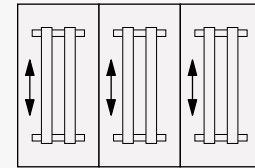

Prefix Codes	Top Materials / Code / List $						Powder Coat Legs			Chrome Legs		Optional Modesty
		Wood 1	Wood 2	HPL	Fenix®	BPGlass	Matte BPGlass	Cover Panel To Match Legs	Wood1	Wood2	Cover Panel Wood1	Wood2	
60w 30d 24-in Foot		...W1...	...W2...	...H...	...L...	...G...	...J...	...P	...PW1	...PW2	...CW1	...CW2	M
1 Table	NIKAE1...	7858	8408	7465	8408	9919	9961	+0	+713	+763	+2376	+2542	+1322
2 Matched Table Set (60x60)	NIKAE2...	15474	16557	14700	16557	19596	19677	+0	+1426	+1526	+4752	+5085	+2644
3 Matched Table Set (90x60)	NIKAE3...	23090	24706	21936	24706	29273	29396	+0	+2139	+2289	+7127	+7626	+3967
4 Matched Table Set (120x60)	NIKAE4...	30705	32854	29170	32854	38949	39114	+0	+2851	+3051	+9504	+10169	+5289
5 Matched Table Set (150x60)	NIKAE5...	38320	41002	36404	41002	48624	48830	+0	+3565	+3815	+11880	+12712	+6611
6 Matched Table Set (180x60)	NIKAE6...	45935	49150	43638	49150	58302	58548	+0	+4277	+4576	+14256	+15254	+7933
60w 42d 27-in Foot		...W1...	...W2...	...H...	...L...	...G...	...J...	...P	...PW1	...PW2	...CW1	...CW2	M
1 Table	NIKAF1...	8188	8761	7779	8761	10569	10627	+0	+713	+763	+2376	+2542	+1322
2 Matched Table Set (84x60)	NIKAF2...	16134	17263	15327	17263	20897	21012	+0	+1426	+1526	+4752	+5085	+2644
3 Matched Table Set (126x60)	NIKAF3...	24079	25765	22875	25765	31223	31395	+0	+2139	+2289	+7127	+7626	+3967
4 Matched Table Set (168x60)	NIKAF4...	32024	34266	30423	34266	41550	41780	+0	+2851	+3051	+9504	+10169	+5289
5 Matched Table Set (210x60)	NIKAF5...	39970	42768	37972	42768	51877	52164	+0	+3565	+3815	+11880	+12712	+6611
6 Matched Table Set (252x60)	NIKAF6...	47916	51270	45520	51270	62204	62549	+0	+4277	+4576	+14256	+15254	+7933
60w 48d 27-in Foot		...W1...	...W2...	...H...	...L...	...G...	...J...	...P	...PW1	...PW2	...CW1	...CW2	M
1 Table	NIKAG1...	8357	8942	7939	8942	10898	10964	+0	+713	+763	+2376	+2542	+1322
2 Matched Table Set (96x60)	NIKAG2...	16471	17624	15647	17624	21554	21685	+0	+1426	+1526	+4752	+5085	+2644
3 Matched Table Set (144x60)	NIKAG3...	24585	26306	23356	26306	32210	32406	+0	+2139	+2289	+7127	+7626	+3967
4 Matched Table Set (192x60)	NIKAG4...	32699	34988	31064	34988	42865	43128	+0	+2851	+3051	+9504	+10169	+5289
5 Matched Table Set (240x60)	NIKAG5...	40814	43671	38773	43671	53521	53848	+0	+3565	+3815	+11880	+12712	+6611
66w 33d 24-in Foot		...W1...	...W2...	...H...	...L...	...G...	...J...	...P	...PW1	...PW2	...CW1	...CW2	M
1 Table	NIKAH1...	7952	8509	7554	8509	10183	10232	+0	+713	+763	+2376	+2542	+1341
2 Matched Table Set (66x66)	NIKAH2...	15660	16756	14877	16756	20124	20223	+0	+1426	+1526	+4752	+5085	+2681
3 Matched Table Set (99x66)	NIKAH3...	23368	25004	22200	25004	30063	30212	+0	+2139	+2289	+7127	+7626	+4020
4 Matched Table Set (132x66)	NIKAH4...	31076	33251	29522	33251	40003	40201	+0	+2851	+3051	+9504	+10169	+5360
5 Matched Table Set (165x66)	NIKAH5...	38784	41499	36845	41499	49942	50190	+0	+3565	+3815	+11880	+12712	+6701
6 Matched Table Set (198x66)	NIKAH6...	46493	49748	44168	49748	59884	60181	+0	+4277	+4576	+14256	+15254	+8041
66w 42d 27-in Foot		...W1...	...W2...	...H...	...L...	...G...	...J...	...P	...PW1	...PW2	...CW1	...CW2	M
1 Table	NIKAI1...	8180	8753	7771	8753	10674	10737	+0	+713	+763	+2376	+2542	+1341
2 Matched Table Set (84x66)	NIKAI2...	16116	17244	15310	17244	21106	21233	+0	+1426	+1526	+4752	+5085	+2681
3 Matched Table Set (126x66)	NIKAI3...	24053	25737	22850	25737	31539	31728	+0	+2139	+2289	+7127	+7626	+4020
4 Matched Table Set (168x66)	NIKAI4...	31990	34229	30391	34229	41971	42224	+0	+2851	+3051	+9504	+10169	+5360
5 Matched Table Set (210x66)	NIKAI5...	39927	42722	37931	42722	52403	52718	+0	+3565	+3815	+11880	+12712	+6701
6 Matched Table Set (252x66)	NIKAI6...	47863	51213	45470	51213	62834	63213	+0	+4277	+4576	+14256	+15254	+8041
66w 48d 27-in Foot		...W1...	...W2...	...H...	...L...	...G...	...J...	...P	...PW1	...PW2	...CW1	...CW2	M
1 Table	NIKAJ1...	8585	9186	8156	9186	11255	11328	+0	+713	+763	+2376	+2542	+1341
2 Matched Table Set (96x66)	NIKAJ2...	16927	18112	16081	18112	22268	22412	+0	+1426	+1526	+4752	+5085	+2681
3 Matched Table Set (144x66)	NIKAJ3...	25268	27037	24005	27037	33280	33497	+0	+2139	+2289	+7127	+7626	+4020
4 Matched Table Set (192x66)	NIKAJ4...	33609	35962	31929	35962	44293	44581	+0	+2851	+3051	+9504	+10169	+5360
5 Matched Table Set (240x66)	NIKAJ5...	41952	44889	39854	44889	55305	55666	+0	+3565	+3815	+11880	+12712	+6701
72w 36d 24-in Foot		...W1...	...W2...	...H...	...L...	...G...	...J...	...P	...PW1	...PW2	...CW1	...CW2	M
1 Table	NIKAK1...	8043	8606	7641	8606	10460	10520	+0	+713	+763	+2376	+2542	+1367

For optional modesty panel append **M** to product number and add list price.

(Continued on next page)