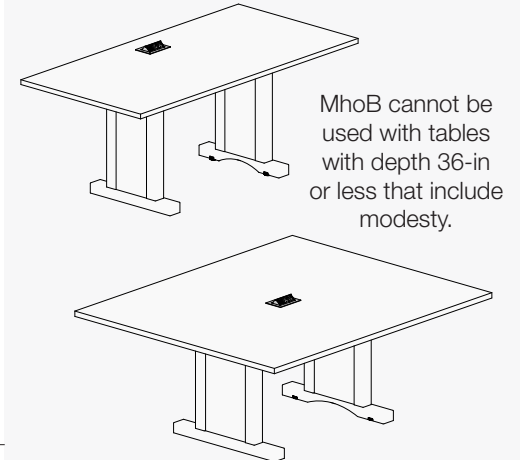

! Notes:

USB-A+C = USB-A 2.1A & UCB-C 18 watts (uses one port)
 Dean's housing is clear anodized aluminum. The faceplate is molded plastic and the trim is Resin coated steel.
 The Corded Dean Z can be used in New York City, as per the NYC Electrical Code.

Power will be offset 11-inches from center on 30 through 36-inches deep.
 Power will be centered in top on tables 42-inches deep and greater.

NODE

Node cannot be used with tables with depth 36-in or less that include modesty.

MhoB

MhoB cannot be used with tables with depth 36-in or less that include modesty.

DEAN Z-MOUNT