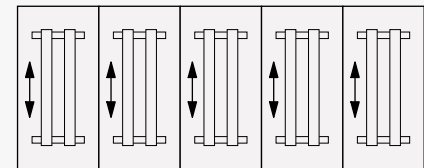

Ex. Qty (3) 96wx48d tables with Wood1 Matched Veneer tops, Chrome Legs with Wood1 Cover Panels, ProdNo is NIKAP3W1CW1; List Price is $34075.

! Notes:

Tops are 1.125 inches thick.

All tables have concealed casters.

Tables must be ordered as a matched set if veneer-matching is required.

BPGlass (Back-Painted): specify from (S.BLK Black) or (S.BWT) White

Matte BPGlass (Back-Painted): Writable; specify (GMB) Black or (GMW) White

Glass tops include metal trim; to match base finish on powder coat legs, or to match glass color on chrome legs.

Includes ganging mechanisms on underside of top. Ganging tables should always be the same depth; widths can vary.

Leg Columns have leveler for purpose of stabilizing table when in use.

Standard Powdercoat color options:

- (MRW) Resin White
- (MRSA) Resin Satin Aluminum
- (MRBZ) Resin Bronze
- (MRDBZ) Resin Dark Bronze
- (MRB) Resin Black
- (MRBM) Resin Black Matte
- (MRTG) Resin Thunder Gray

Each table includes duplex unit with daisy chain.

Matched table sets will have one power entry per 6 tables. Non-Matched tables will have one power cord per table.

72-inch softplug cord is an in-feed with 20 Amp plug and is UL-Recognized, not UL-Approved.

All tables include wire basket in (MRB) black between the legs.

Order individual in-surface power units from page CN10.

For no duplex unit deduct $754 per table in matched set (custom item number).