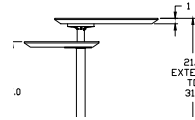

Airde Pivot Tables

	Prefix Code	...Top Material Code... / List $		
		Wood 1	Wood 2	AcrylicSS
Fixed Height 26h		...W1...	...W2...	...C...
• Swivel	ADFS...	2820	3017	3060
• No Swivel (No Lower Top)	ADFN...	2107	2254	2360

Base and Column Color: ...Suffix
(MRW) Resin White ...W
(MRB) Resin Black ...B
(MRSA) Resin Satin Aluminum ...R
(MRTG) Resin Thunder Gray ...T

	Prefix Code	...Top Material Code... / List $		
		Wood 1	Wood 2	AcrylicSS
Adjustable Height 21.2h - 31.1h		...W1...	...W2...	...C...
• Swivel	ADAS...	3124	3343	3361
• No Swivel (No Lower Top)	ADAN...	2331	2494	2584

Base and Column Color: ...Suffix
MRW Resin White ...W
MRB Resin Black ...B
MRSA Resin Satin Aluminum ...R
MRTG Resin Thunder Gray ...T

> To Order:

For product numbers, append Top Material Code to Prefix Code and add Base and Column Color suffix code.
For List $, read across at Prefix Code and down from Top Material Code; price includes Base and Column Color.
Ex. For Fixed Height, No Swivel, Wood1 Top, and White Base and Column Color; the product number is ADFNW1W, and list price is $2107.

Guide to specifying top materials:

- Wood1: All TUOHY Wood1 offerings.
- Wood2: All TUOHY Wood2 offerings.
- Acrylic Solid Surface: Avonite® 8016 White, Matte.

! Notes:

Swivel is only on the lower top; rotation is 235 degrees.