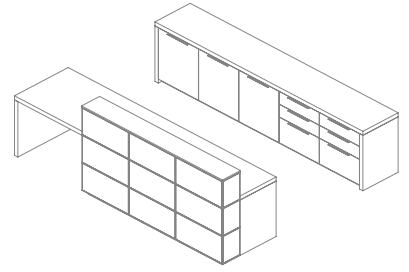

Reception: *Prima*

Desks, 0.5th Top	BP6
Bridges, 0.5th Top	BP7
Runoffs, 0.5th Top	BP7
Desks, 2th Top	BP8
Credenzas, 2th Top	BP8
Bridges, 2th Top	BP8
Runoffs, 2th Top	BP9
Pedestals	BP10
Support Keels	BP11
Gallery Tops, 10.8d 0.5th*	BP12
Gallery Backsplashes, 12.2h 1.5th	BP12
Gallery Backsplash Magnet	BP13
Gallery & Surround Tackboards	BP13
Gallery Surround Panels	BP14
- Wood1	BP14
- Polished Acrylic Solid Surface	BP16
- 3Form® Reflect	BP18
- Carrara Marble	BP20
- Satin Brushed Nickel	BP22
- Silex Faux Leather	BP24
- Back-Painted Glass	BP26
- Stainless Steel Wire Mesh	BP28
- Gilded Cork	BP30

Design: John Nelson