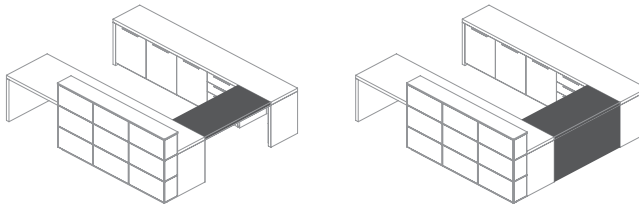

+ Options/Parametrics:

Width range: 36-48; specify by modifying the last two digits of the product number and use next larger standard size for pricing.