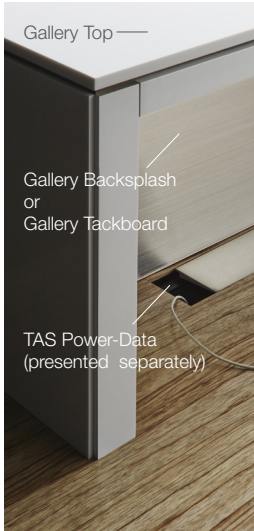

Gallery Backsplash Magnet

For Magnet-Ready Backsplashes	w	d	Product No.	$
Magnet	0.8	0.8	CNL	122

! Note:
Standard finish is MRBS Resin Brushed Steel.

Gallery & Surround Tackboards

12.2h 1th	w	yds	Prod.No.	COM	F1	F2	F3	F4	F5	F6	F7	F8
Tackboard 40w	40	1.3	PZFT40	532	619	630	641	654	669	685	704	724
Tackboard 44w	44	1.4	PZFT44	565	659	670	683	697	712	730	750	772
Tackboard 48w	48	1.5	PZFT48	632	733	745	758	773	790	809	830	854
Tackboard 52w	52	1.6	PZFT52	680	787	800	814	830	848	869	891	917
Tackboard 56w	56	1.7	PZFT56	735	849	863	878	895	914	936	959	987
Tackboard 60w	60	1.8	PZFT60	813	934	948	964	982	1002	1025	1051	1079
Tackboard 64w	64	1.9	PZFT64	845	972	988	1005	1024	1045	1069	1096	1126
Tackboard 68w	68	2.1	PZFT68	888	1029	1046	1064	1085	1109	1136	1165	1199
Tackboard 72w	72	2.2	PZFT72	907	1054	1072	1092	1114	1138	1167	1197	1233
Tackboard 76w	76	2.3	PZFT76	931	1085	1104	1124	1147	1173	1202	1235	1271
Tackboard 80w	80	2.4	PZFT80	962	1123	1142	1164	1188	1214	1245	1279	1317
Tackboard 84w	84	2.5	PZFT84	991	1159	1179	1201	1226	1254	1286	1321	1361
Tackboard 88w	88	2.6	PZFT88	1020	1194	1215	1238	1264	1293	1327	1363	1405
Tackboard 92w	92	2.7	PZFT92	1046	1227	1249	1273	1300	1330	1365	1402	1446
Tackboard 96w	96	2.8	PZFT96	1110	1298	1320	1345	1373	1404	1440	1480	1524
Tackboard 100w	100	2.9	PZFT100	1137	1331	1355	1381	1410	1442	1479	1520	1566
Tackboard 104w	104	3.1	PZFT104	1166	1374	1399	1426	1457	1492	1532	1575	1625
Tackboard 108w	108	3.2	PZFT108	1198	1412	1438	1467	1499	1534	1576	1620	1672
Tackboard 112w	112	3.3	PZFT112	1229	1450	1477	1506	1539	1576	1618	1665	1717
Tackboard 116w	116	3.4	PZFT116	1260	1488	1515	1546	1580	1617	1661	1709	1763
Tackboard 120w	120	3.5	PZFT120	1304	1539	1567	1598	1633	1672	1717	1766	1822
Tackboard 124w	124	3.6	PZFT124	1357	1598	1627	1659	1695	1735	1782	1832	1890

	w	yds	Prod.No.	F9	F10	F11	F12	F13	F14	F15	F16	F17
Tackboard 40w	40	1.3	PZFT40	748	774	802	835	871	912	957	1009	1066
Tackboard 44w	44	1.4	PZFT44	797	825	856	891	930	974	1023	1079	1140
Tackboard 48w	48	1.5	PZFT48	881	911	944	982	1024	1070	1123	1183	1249
Tackboard 52w	52	1.6	PZFT52	946	978	1013	1053	1098	1147	1203	1267	1338
Tackboard 56w	56	1.7	PZFT56	1017	1051	1089	1131	1179	1231	1291	1359	1434
Tackboard 60w	60	1.8	PZFT60	1112	1148	1187	1232	1283	1339	1402	1474	1553
Tackboard 64w	64	1.9	PZFT64	1160	1198	1240	1288	1341	1400	1466	1542	1626
Tackboard 68w	68	2.1	PZFT68	1237	1279	1325	1377	1436	1501	1575	1659	1751
Tackboard 72w	72	2.2	PZFT72	1272	1316	1365	1420	1481	1549	1626	1714	1811
Tackboard 76w	76	2.3	PZFT76	1313	1359	1409	1467	1531	1603	1683	1775	1876
Tackboard 80w	80	2.4	PZFT80	1360	1408	1461	1521	1588	1663	1747	1843	1948
Tackboard 84w	84	2.5	PZFT84	1406	1456	1511	1574	1644	1721	1809	1909	2019
Tackboard 88w	88	2.6	PZFT88	1452	1504	1561	1626	1699	1779	1870	1974	2089
Tackboard 92w	92	2.7	PZFT92	1494	1548	1608	1675	1751	1834	1929	2037	2156
Tackboard 96w	96	2.8	PZFT96	1575	1631	1692	1762	1841	1928	2026	2138	2261
Tackboard 100w	100	2.9	PZFT100	1618	1676	1740	1813	1894	1984	2085	2201	2329
Tackboard 104w	104	3.1	PZFT104	1681	1743	1811	1888	1975	2071	2180	2304	2440
Tackboard 108w	108	3.2	PZFT108	1729	1793	1864	1944	2033	2132	2244	2372	2513
Tackboard 112w	112	3.3	PZFT112	1777	1843	1915	1998	2090	2193	2308	2440	2585
Tackboard 116w	116	3.4	PZFT116	1824	1892	1967	2052	2147	2253	2372	2508	2657
Tackboard 120w	120	3.5	PZFT120	1885	1955	2032	2120	2218	2326	2449	2589	2743
Tackboard 124w	124	3.6	PZFT124	1955	2027	2106	2196	2297	2408	2534	2678	2837