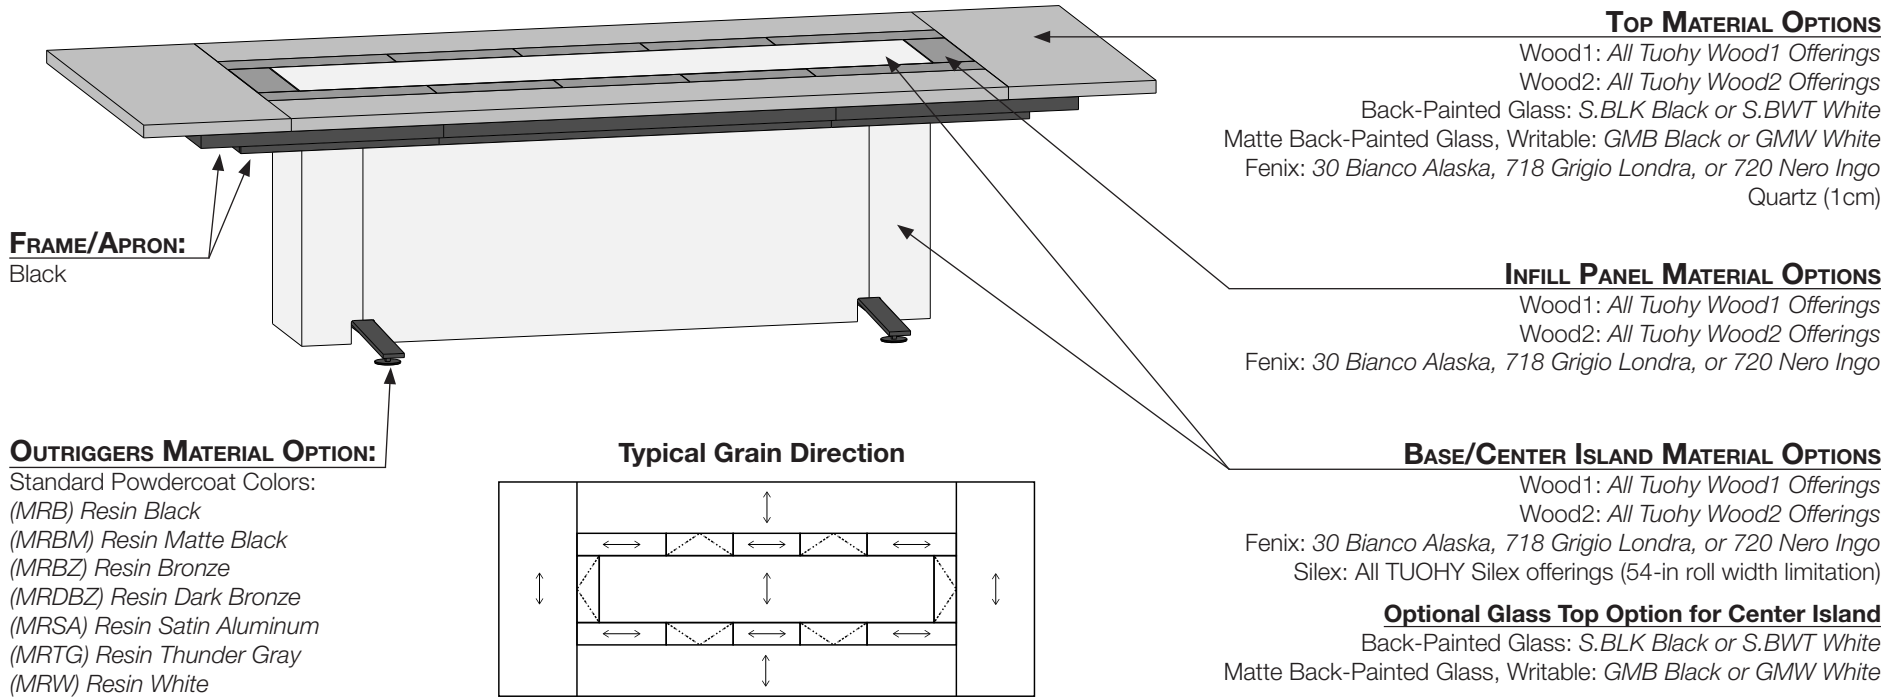

Bevel Self-Edge

Square Metal Edge

Square Self-Edge

Bevel Self-Edge

Square Metal Edge

Quartz Top, 1cm
USS1Q...
Cambria®-all standard colors*

* Quote required for
Cambria Matte™ and
Luxury Design Series

Material Guide