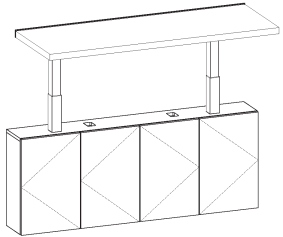

Wall Hung Credenza
29.9-48.4h Height Adjustable
Veneer Interior

Description	Prod. No. Prefix	Top Material (specify by code)		
		HPL	Wood1	Solid Surface
		...HP	...W	...SS
Wall Hung Credenza 48w 24d	UKFA4824...	9346	9788	10634
Wall Hung Credenza 48w 30d	UKFA4830...	9436	9872	10877
Wall Hung Credenza 54w 24d	UKFA5424...	9750	10191	11116
Wall Hung Credenza 54w 30d	UKFA5430...	9850	10289	11387
• Wall Hung Credenza 60w 24d	UKFA6024...	10186	10622	11626
Wall Hung Credenza 60w 30d	UKFA6030...	10297	10730	11926
Wall Hung Credenza 66w 24d	UKFA6624...	10577	11012	12093
Wall Hung Credenza 66w 30d	UKFA6630...	10701	11128	12424
Wall Hung Credenza 72w 24d	UKFA7224...	10981	11414	12573
Wall Hung Credenza 72w 30d	UKFA7230...	11114	11538	12937
Wall Hung Credenza 78w 24d	UKFA7824...	11374	11803	13039
Wall Hung Credenza 78w 30d	UKFA7830...	11519	11943	13433

! Notes:

- Top finishes are listed above; specify Wood1 finish for elements below worksurface.
- HPL top material is Formica 949 White Matte.
- Solid Surface is Avonite® 8016 White, Matte.
- All units have a 9d base section with vertical hinge door access.
- All units must be attached to wall.
- Accessory power: Dean Z mount ELDZ321SBLK 3-port (2) Simplex (1) USB A+C, soft plug, black.
- Includes pencil catch.
- No locks.

+ Options:

- Specify pencil catch finish from standard powdercoat colors or (MRBAS) Brushed Aluminum w/ Steel Tint.
  - (MRB) Resin Black
  - (MRBM) Resin Matte Black
  - (MRBZ) Resin Bronze
  - (MRDBZ) Resin Dark Bronze
  - (MRSA) Resin Satin Aluminum
  - (MRTG) Resin Thunder Gray
  - (MRW) Resin White
- Specify White, Silver, Black, Bronze, or Dark Bronze for height adjustable leg color.