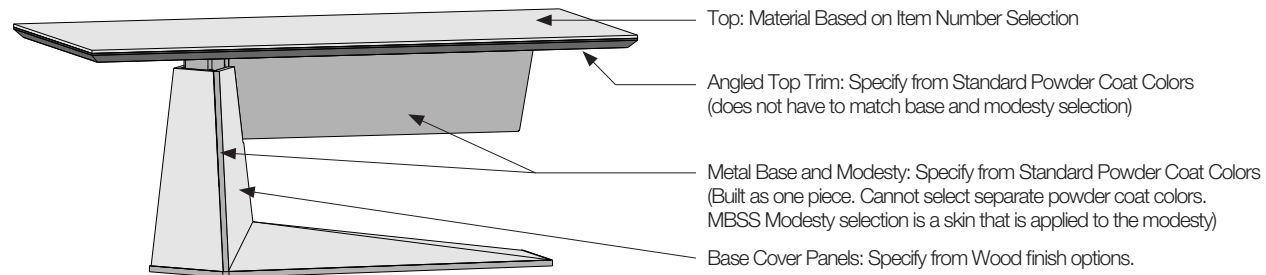

! Notes:

Top finishes are listed above; specify Wood1 finish for elements below worksurface.
HPL top material is Formica 949 White Matte.
Solid Surface is Avonite® 8016 White, Matte.
Specify Back-Painted Glass from (S.BLK Black) or (S.BWT) White.
Overall Height changes with top material thickness.

1.5" Self Edge Veneer/HPL/SS	29.9"h
1.25" Subtop W/Angled Trim And;	29.6"h +
2cm Stone	0.79"
0.5" Back Painted Glass	0.5"
0.5" (12mm) Solid Surface	0.5"
0.75" Veneer	0.75"

+ Options:

Specify Subtop Trim, Base, and Modesty finish from standard powder coat colors.
(MRB) Resin Black (MRSB) Resin Satin Aluminum
(MRBM) Resin Matte Black (MRTG) Resin Thunder Gray
(MRBZ) Resin Bronze (MRW) Resin White
(MRDBZ) Resin Dark Bronze
For (MBSS) Stainless Steel Modesty specify MBSS; add $717.
For (MRBAS) Resin Brushed Aluminum w/ Steel Tint Subtop Trim specify MRBAS; no price change.