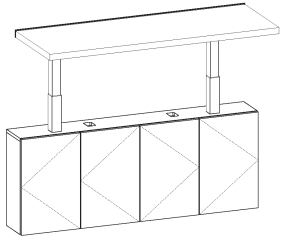

Wall Hung Credenza
29.9-48.4h Height Adjustable
Cabinet Grade Interior

Description	Prod. No. Prefix	Top Material (specify by code)		
		HPL	Wood1	Solid Surface
		...HP	...W	...SS
Wall Hung Credenza 48w 24d	UKFZ4824...	5856	6155	7275
Wall Hung Credenza 48w 30d	UKFZ4830...	5946	6238	7518
Wall Hung Credenza 54w 24d	UKFZ5424...	6109	6409	7562
Wall Hung Credenza 54w 30d	UKFZ5430...	6209	6506	7833
• Wall Hung Credenza 60w 24d	UKFZ6024...	6330	6631	7844
Wall Hung Credenza 60w 30d	UKFZ6030...	6442	6739	8143
Wall Hung Credenza 66w 24d	UKFZ6624...	6791	6852	8119
Wall Hung Credenza 66w 30d	UKFZ6630...	6916	6967	8449
Wall Hung Credenza 72w 24d	UKFZ7224...	6791	7084	8404
Wall Hung Credenza 72w 30d	UKFZ7230...	6925	7210	8769
Wall Hung Credenza 78w 24d	UKFZ7824...	7071	7312	8695
Wall Hung Credenza 78w 30d	UKFZ7830...	7216	7451	9089

! Notes:

Top finishes are listed above; specify Wood1 finish for elements below worksurface.

HPL top material is Formica 949 White Matte.

Solid Surface is Avonite® 8016 White, Matte.

All units have a 9d base section with vertical hinge door access.

All units must be attached to wall.

Includes pencil catch.

No locks.

+ Options:

Specify pencil catch finish from standard powdercoat colors or (MRBAS) Brushed Aluminum w/ Steel Tint.

(MRB) Resin Black

(MRSA) Resin Satin Aluminum

(MRBM) Resin Matte Black

(MRTG) Resin Thunder Gray

(MRBZ) Resin Bronze

(MRW) Resin White

(MRDBZ) Resin Dark Bronze

To add Power, add "PWR" to end of Item Number; Add $307. Power includes, Duplex and USB-A+C, soft plug
Specify White, Silver, Black, Bronze, or Dark Bronze for height adjustable leg color.