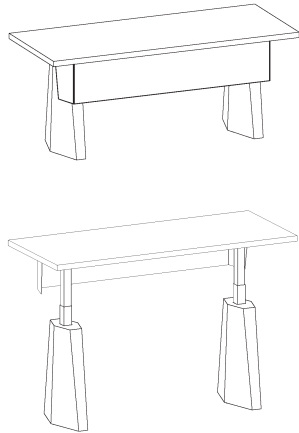

Hex Base Desk
29.9-48.4h Height Adjustable

Description	Prod. No. Prefix	Top Material (specify by code)		
		HPL	Wood1	Solid Surface
		...HP	...W	...SS
Desk 54w 30d	UKAB5430...	6061	5929	6267
Desk 54w 36d	UKAB5436...	6159	6003	6392
Desk 60w 30d	UKAB6030...	6201	6056	6426
Desk 60w 36d	UKAB6036...	6312	6137	6565
Desk 66w 30d	UKAB6630...	6343	6182	6586
Desk 66w 36d	UKAB6636...	6465	6274	6737
• Desk 72w 30d	UKAB7230...	6484	6309	6745
Desk 72w 36d	UKAB7236...	6617	6408	6908
Desk 78w 30d	UKAB7830...	6627	6438	6904
Desk 78w 36d	UKAB7836...	6769	6544	7079
Desk 84w 30d	UKAB8430...	6767	6565	7062
Desk 84w 36d	UKAB8436...	6922	6678	7251

! Notes:
Top finishes are listed above; specify Wood1 finish for elements below worksurface.
HPL top material is Formica 949 White Matte.
Solid Surface is Avonite® 8016 White, Matte.
Worksurface is 1.5th Self-Edge.

+ Options:
Specify Modesty finish from standard powder coat colors.
(MRB) Resin Black (MRSA) Resin Satin Aluminum
(MRBM) Resin Matte Black (MRTG) Resin Thunder Gray
(MRBZ) Resin Bronze (MRW) Resin White
(MRDBZ) Resin Dark Bronze
Specify White, Silver, Black, Bronze, or Dark Bronze for height adjustable leg color

Battery Kit	ELBK	1075
Charging Kit	ELCK	221

! Notes:
Battery Kit includes Battery and 8-in cable to plug into desk control box.
Charging Kit includes 8-in cable, charger, and power cable.