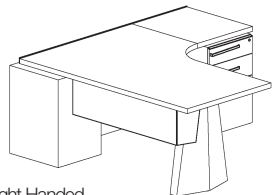

L-Shaped Desk w/ Hex Base
30-inch Deep Runoff with BBF
29.9-48.4h Height Adjustable

Right Handed

Right Handed

| Description | Prod. No. Prefix | Top Material (specify by code) | | |
|---------------------------------|------------------|--------------------------------|-------|---------------|
| | | HPL | Wood1 | Solid Surface |
| Square Corner, 30d Desk | | | | |
| L-Shaped Desk 72w 30d x 72w 30d | UKKJ7272... | 15588 | 15303 | 17410 |
| L-Shaped Desk 78w 30d x 72w 30d | UKKJ7872... | 15662 | 15363 | 17549 |
| L-Shaped Desk 84w 30d x 72w 30d | UKKJ8472... | 15736 | 15420 | 17688 |
| L-Shaped Desk 90w 30d x 84w 30d | UKKJ9084... | 16139 | 15782 | 18287 |
| L-Shaped Desk 96w 30d x 84w 30d | UKKJ9684... | 16212 | 15840 | 18426 |
| Square Corner, 36d Desk | | | | |
| L-Shaped Desk 72w 30d x 72w 36d | UKKL7272... | 15705 | 15396 | 17632 |
| L-Shaped Desk 78w 30d x 72w 36d | UKKL7872... | 15779 | 15456 | 17770 |
| L-Shaped Desk 84w 30d x 72w 36d | UKKL8472... | 15852 | 15515 | 17909 |
| L-Shaped Desk 90w 30d x 84w 36d | UKKL9084... | 16279 | 15894 | 18560 |
| L-Shaped Desk 96w 30d x 84w 36d | UKKL9684... | 16354 | 15954 | 18698 |
| Radius Corner, 30d Desk | | | | |
| L-Shaped Desk 72w 30d x 72w 30d | UKKM7272... | 16185 | 15818 | 18373 |
| L-Shaped Desk 78w 30d x 72w 30d | UKKM7872... | 16262 | 15878 | 18528 |
| L-Shaped Desk 84w 30d x 72w 30d | UKKM8472... | 16338 | 15938 | 18683 |
| L-Shaped Desk 90w 30d x 84w 30d | UKKM9084... | 16755 | 16297 | 19362 |
| L-Shaped Desk 96w 30d x 84w 30d | UKKM9684... | 16832 | 16357 | 19517 |
| Radius Corner, 36d Desk | | | | |
| L-Shaped Desk 72w 30d x 72w 36d | UKKN7272... | 16301 | 15913 | 18594 |
| L-Shaped Desk 78w 30d x 72w 36d | UKKN7872... | 16378 | 15972 | 18749 |
| L-Shaped Desk 84w 30d x 72w 36d | UKKN8472... | 16454 | 16031 | 18904 |
| L-Shaped Desk 90w 30d x 84w 36d | UKKN9084... | 16896 | 16409 | 19634 |
| L-Shaped Desk 96w 30d x 84w 36d | UKKN9684... | 16973 | 16469 | 19790 |