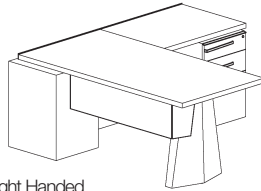

L-Shaped Desk w/ Hex Base
30-inch Deep Runoff with BBF
29.9-48.4h Height Adjustable