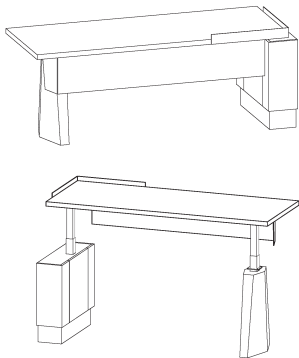

Runoff Plinth/Hex Base
29.9-48.4h Height Adjustable

Description	Product No.	1.5"th Self-Edge	
		...HP	...SW
LH Runoff 72w 30d	UKLCD7230L...	7803	7628
• RH Runoff 72w 30d	UKLCD7230R...	7803	7628
LH Runoff 78w 30d	UKLCD7830L...	7944	7756
RH Runoff 78w 30d	UKLCD7830R...	7944	7756
LH Runoff 84w 30d	UKLCD8430L...	8086	7883
RH Runoff 84w 30d	UKLCD8430R...	8086	7883
LH Runoff 72w 36d	UKLCD7236L...	7936	7726
RH Runoff 72w 36d	UKLCD7236R...	7936	7726
LH Runoff 78w 36d	UKLCD7836L...	8088	7862
RH Runoff 78w 36d	UKLCD7836R...	8088	7862
LH Runoff 84w 36d	UKLCD8436L...	8240	7997
RH Runoff 84w 36d	UKLCD8436R...	8240	7997

! Notes:

Top finishes are listed above; specify Wood1 finish for elements below worksurface.
HPL top material is Formica 949 White Matte.
Metal modesty panel is 12h.
L-shaped pencil catch; specify finish from standard powdercoat colors listed below.

+ Options:

Specify Modesty finish from standard powder coat colors.

(MRB) Resin Black	(MRSB) Resin Satin Aluminum
(MRBM) Resin Matte Black	(MRTG) Resin Thunder Gray
(MRBZ) Resin Bronze	(MRW) Resin White
(MRDBZ) Resin Dark Bronze	

Specify White, Silver, Black, Bronze, or Dark Bronze for height adjustable leg color