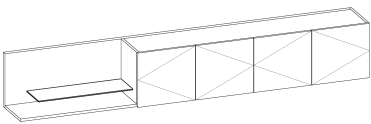

Description	#Doors	Width	Product No.	List $	Product No.	List $
Hutches, Cabinet/Open Shelving			14.75d		16h	24h
			18 LH Cab/ 18 Open	1	36	UKLAC36L 6047 UKLAD36L 6274
			18 Open/ 18 RH Cab	1	36	UKLAC36R 6047 UKLAD36R 6274
			18 LH Cab/ 24 Open	1	42	UKLAC42L 6579 UKLAD42L 6810
			24 Open/ 18 RH Cab	1	42	UKLAC42R 6579 UKLAD42R 6810
			18 LH Cab/ 30 Open	1	48	UKLAC48L 7170 UKLAD48L 7407
			30 Open/18 RH Cab	1	48	UKLAC48R 7170 UKLAD48R 7407
			18 LH Cab/ 36 Open	1	54	UKLAC54L 7827 UKLAD54L 8068
			36 Open/ 18 RH Cab	1	54	UKLAC54R 7827 UKLAD54R 8068
			• 18 LH Cab/ 42 Open	1	60	UKLAC60L 8483 UKLAD60L 8729
			42 Open/ 18 RH Cab	1	60	UKLAC60R 8483 UKLAD60R 8729
			18 LH Cab/ 48 Open	1	66	UKLAC66L 9138 UKLAD66L 9390
			48 Open/ 18 RH Cab	1	66	UKLAC66R 9138 UKLAD66R 9390
			36 Cab/ 36 Open	2	72	UKLAC72L 8531 UKLAD72L 8915
			36 Open/ 36 Cab	2	72	UKLAC72R 8531 UKLAD72R 8915
			36 Cab/ 42 Open	2	78	UKLAC78L 9395 UKLAD78L 9576
			42 Open/ 36 Cab	2	78	UKLAC78R 9395 UKLAD78R 9576
			• 36 Cab/ 48 Open	2	84	UKLAC84L 9843 UKLAD84L 10236
			48 Open/ 36 Cab	2	84	UKLAC84R 9843 UKLAD84R 10236
			36 Cab/ 54 Open	2	90	UKLAC90L 10499 UKLAD90L 10898
			54 Open/ 36 Cab	2	90	UKLAC90R 10499 UKLAD90R 10898
			36 Cab/ 60 Open	2	96	UKLAC96L 11155 UKLAD96L 11559
			60 Open/ 36 Cab	2	96	UKLAC96R 11155 UKLAD96R 11559
			42 Cab/ 60 Open	2	102	UKLAC102L 11487 UKLAD102L 11987
			60 Open/ 42 Cab	2	102	UKLAC102R 11487 UKLAD102R 11987
			72 Cab/ 36 Open	4	108	UKLAC108L 9876 UKLAD108L 10546
			• 36 Open/ 72 Cab	4	108	UKLAC108R 9876 UKLAD108R 10546
			72 Cab/ 42 Open	4	114	UKLAC114L 10533 UKLAD114L 11207
			42 Open/ 72 Cab	4	114	UKLAC114R 10533 UKLAD114R 11207
			72 Cab/ 48 Open	4	120	UKLAC120L 11188 UKLAD120L 11868
			48 Open/ 72 Cab	4	120	UKLAC120R 11188 UKLAD120R 11868

! Notes:

- All hutches come in one piece up to 120-inches, please notify CSR if needed in 2-piece construction.
- Metal shelves are 9.5 inches deep.
- Maximum metal shelf weight is 10 lbs per linear foot.
- Metal shelves are non-adjustable.
- 24h hutches have adjustable shelf behind doors.

+ Options:

- Specify metal shelf finish from standard powder coat colors.
  - (MRB) Resin Black
  - (MRBM) Resin Matte Black
  - (MRBZ) Resin Bronze
  - (MRDBZ) Resin Dark Bronze
  - (MRBAS) Resin Brushed Aluminum w/ Steel Tint specify MRBAS; no price change.
  - (MRSB) Resin Satin Black
  - (MRTG) Resin Thunder Gray
  - (MRW) Resin White
  - (MRSAL) Resin Satin Aluminum
- For (MRBAS) Resin Brushed Aluminum w/ Steel Tint specify MRBAS; no price change.
- To extend metal shelf 6-inches to be flush with end of hutch specify EXT; no price change.