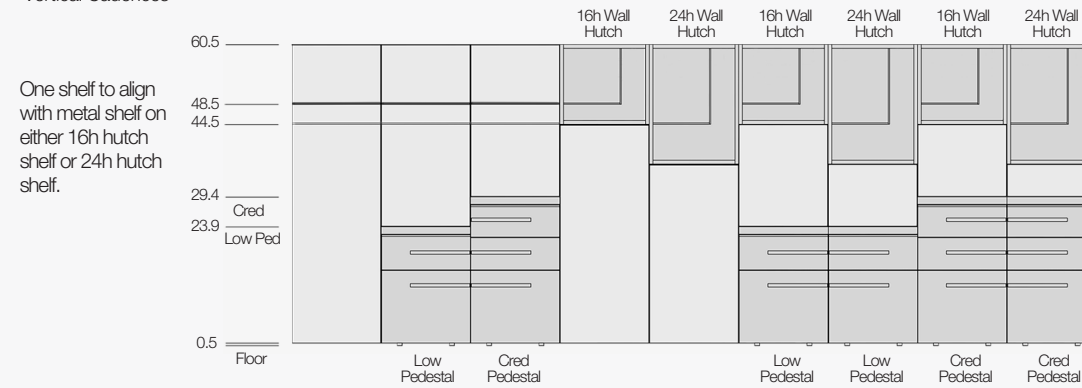

TUOHY

Uku Casegoods

Casegoods: Uku

| | |
|----------------------------|-------|
| Vertical Cadence | AUK2 |
| Pull Justification | AUK3 |
| Drawer Layouts | AUK4 |
| Table/Desks | AUK5 |
| Desk Shells | AUK9 |
| Desk Returns | AUK10 |
| Runoffs | AUK11 |
| Wall Hung Credenzas | AUK14 |
| L-Shaped Credenzas | AUK16 |
| Tops | AUK19 |
| Pedestals | AUK22 |
| Mobile Pedestals | AUK24 |
| Wall Hung Work Walls | AUK25 |
| Wall Hung Top Supports | AUK27 |
| Wall Hung Runoffs | AUK28 |
| Wall Hung Pedestals | AUK30 |
| Modesty Panels | AUK31 |
| Base Panels | AUK32 |
| Top Supports | AUK32 |
| Hutches | AUK33 |
| Task Lights | AUK38 |
| Wall Panels | AUK39 |
| Shelves | AUK42 |
| Towers 60.5 | AUK43 |
| Towers 72.5h | AUK46 |
| Towers 84.5h | AUK50 |
| Worksurface Hutches, 42.6h | AUK54 |
| Worksurface Hutches, 54.6h | AUK55 |

Vertical Cadences

Pull Justification:

Cabinet pulls are always justified towards the opening side of the pedestal.

Pulls are justified towards each other on all non cabinet pedestal combos.

For single or odd number pedestal combos, pulls are justified towards the user.