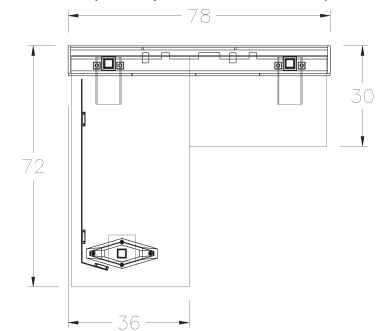

+ Options:

Specify L for left; or R for right hand runoff. Place at the end of product number.

Specify pencil catch finish from standard powdercoat colors listed below or (MRBAS) Brushed Aluminum w/ Steel Tint.

Specify Modesty finish from standard powder coat colors.

- (MRB) Resin Black
- (MRBM) Resin Matte Black
- (MRBZ) Resin Bronze
- (MRDBZ) Resin Dark Bronze
- (MRSA) Resin Satin Aluminum
- (MRTG) Resin Thunder Gray
- (MRW) Resin White

To add Power, add "PWR" to end of Item Number; Add $307. Power includes, Duplex and USB-A+C, soft plug

Specify White, Silver, Black, Bronze, or Dark Bronze for height adjustable leg color

Wallhung dimension is listed first.
(Example of UKKF7872R)