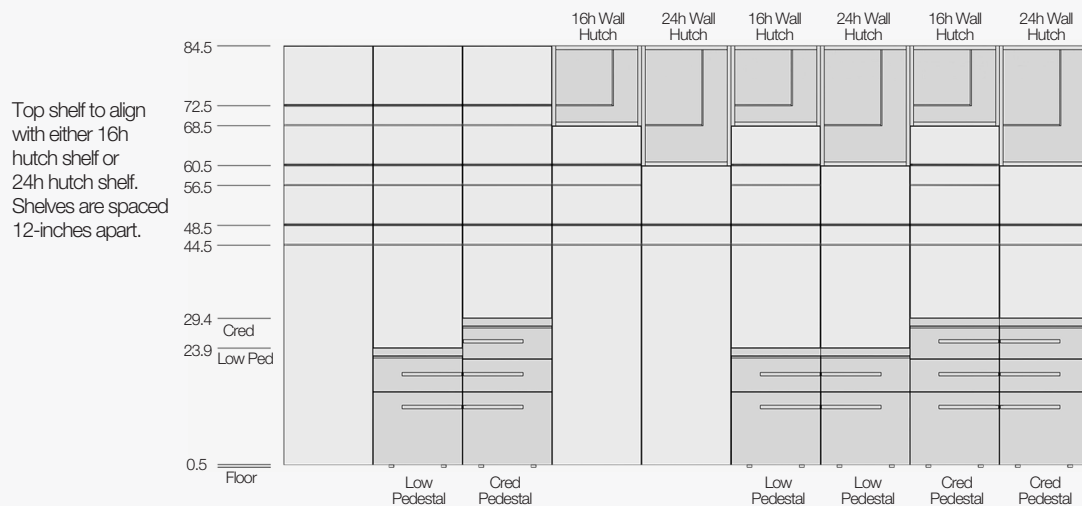

TUOHY

Uku Casegoods

Casegoods: Uku

| | |
|----------------------------|-------|
| Vertical Cadence | AUK2 |
| Pull Justification | AUK3 |
| Drawer Layouts | AUK4 |
| Table/Desks | AUK5 |
| Desk Shells | AUK9 |
| Desk Returns | AUK10 |
| Runoffs | AUK11 |
| Wall Hung Credenzas | AUK14 |
| L-Shaped Credenzas | AUK16 |
| Tops | AUK19 |
| Pedestals | AUK22 |
| Mobile Pedestals | AUK24 |
| Wall Hung Work Walls | AUK25 |
| Wall Hung Top Supports | AUK27 |
| Wall Hung Runoffs | AUK28 |
| Wall Hung Pedestals | AUK30 |
| Modesty Panels | AUK31 |
| Base Panels | AUK32 |
| Top Supports | AUK32 |
| Hutches | AUK33 |
| Task Lights | AUK38 |
| Wall Panels | AUK39 |
| Shelves | AUK42 |
| Towers 60.5 | AUK43 |
| Towers 72.5h | AUK46 |
| Towers 84.5h | AUK50 |
| Worksurface Hutches, 42.6h | AUK54 |
| Worksurface Hutches, 54.6h | AUK55 |

Vertical Cadences

Pull Justification:

Cabinet pulls are always justified towards the opening side of the pedestal.

Pulls are justified towards each other on all non cabinet pedestal combos.

For single or odd number pedestal combos, pulls are justified towards the user.