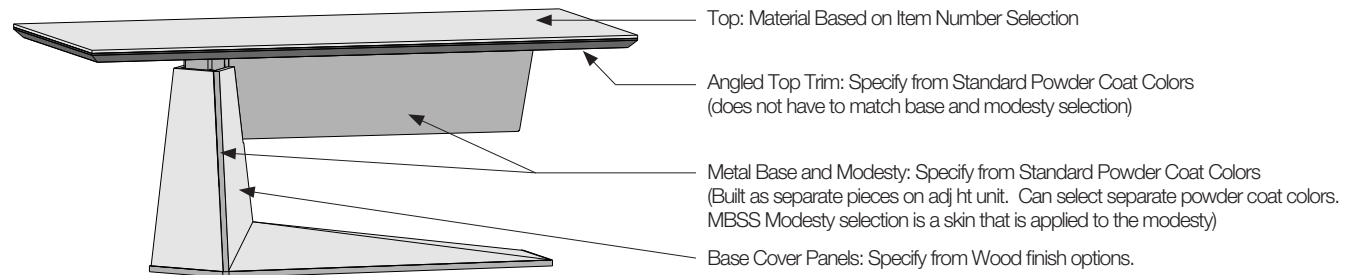

! Notes:

- Top finishes are listed above; specify Wood1 finish for elements below worksurface.
- HPL top material is Formica 949 White Matte.
- Solid Surface is Avonite® 8016 White, Matte.
- Specify Back-Painted Glass from (S.BLK Black) or (S.BWT) White.
- Overall Height changes with top material thickness.
  - 1.5" Self Edge Veneer/HPL/SS 29.9 - 45.4"h
  - 1.25" Subtop W/Angled Trim And; 29.6 - 45.1"h +
  - 2cm Stone 0.79"
  - 0.5" Back Painted Glass 0.5"
  - 0.5" (12mm) Solid Surface 0.5"
  - 0.75" Veneer 0.75"

+ Options:

- Specify Subtop Trim, Base, and Modesty finish from standard powder coat colors.
  - (MRB) Resin Black (MRSA) Resin Satin Aluminum
  - (MRBM) Resin Matte Black (MRTG) Resin Thunder Gray
  - (MRBZ) Resin Bronze (MRW) Resin White
  - (MRDBZ) Resin Dark Bronze
- For (MBSS) Stainless Steel Modesty specify MBSS; add $717.
- For (MRBAS) Resin Brushed Aluminum w/ Steel Tint Subtop Trim specify MRBAS; no price change.