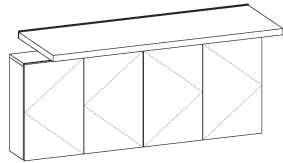

Wall Hung Credenza
29.9-48.4h Height Adjustable
Veneer Interior

Description	Prod. No. Prefix	Top Material (specify by code)		
		HPL	Wood1	Solid Surface
		...HP	...W	...SS
Wall Hung Credenza 48w 24d	UKFA4824...	9346	9788	10634
Wall Hung Credenza 48w 30d	UKFA4830...	9436	9872	10877
Wall Hung Credenza 54w 24d	UKFA5424...	9750	10191	11116
Wall Hung Credenza 54w 30d	UKFA5430...	9850	10289	11387
• Wall Hung Credenza 60w 24d	UKFA6024...	10186	10622	11626
Wall Hung Credenza 60w 30d	UKFA6030...	10297	10730	11926
Wall Hung Credenza 66w 24d	UKFA6624...	10577	11012	12093
Wall Hung Credenza 66w 30d	UKFA6630...	10701	11128	12424
Wall Hung Credenza 72w 24d	UKFA7224...	10981	11414	12573
Wall Hung Credenza 72w 30d	UKFA7230...	11114	11538	12937
Wall Hung Credenza 78w 24d	UKFA7824...	11374	11803	13039
Wall Hung Credenza 78w 30d	UKFA7830...	11519	11943	13433

! Notes:

- Top finishes are listed above; specify Wood1 finish for elements below worksurface.
- HPL top material is Formica 949 White Matte.
- Solid Surface is Avonite® 8016 White, Matte.
- All units have a 9d base section with vertical hinge door access.
- All units must be attached to wall.
- Accessory power: Dean Z mount ELDZ321SBLK 3-port (2) Simplex (1) USB A+C, soft plug, black.
- Includes pencil catch.
- No locks.

+ Options:

- Specify pencil catch finish from standard powdercoat colors or (MRBAS) Brushed Aluminum w/ Steel Tint.
  - (MRB) Resin Black
  - (MRBM) Resin Matte Black
  - (MRBZ) Resin Bronze
  - (MRDBZ) Resin Dark Bronze
  - (MRSA) Resin Satin Aluminum
  - (MRTG) Resin Thunder Gray
  - (MRW) Resin White
- Specify White, Silver, Black, Bronze, or Dark Bronze for height adjustable leg color.