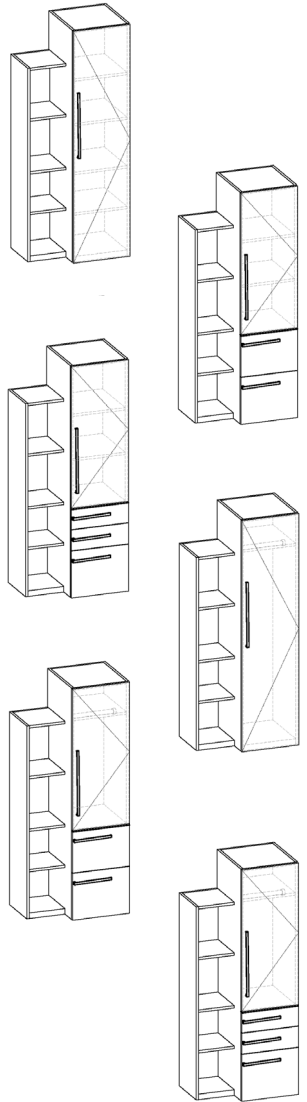

Towers, 72.5h (continued)

	Spec Code		↑	Spec Code	↑	Spec Code	Add $	Spec Code	Add $
						Mirror		Metal Shelf	
Shelving 60.5h: Cabt 72.5h									
Cabinet16: Shlv8 24w	UL24	5373		UL24	5605	—	—	SM	627
Shv8:Cabinet16 24w	UR24	5373		UR24	5605	—	—	SM	627
Cabinet18: Shlv12 30w	UL30	5566		UL30	5809	—	—	SM	842
• Shv12:Cabinet18 30w	UR30	5566		UR30	5809	—	—	SM	842
Cabinet24: Shlv12 36w	UL36	5893		UL36	6165	—	—	SM	842
Shlv12:Cabinet24 36w	UR36	5893		UR36	6165	—	—	SM	842
Cabt/2File16: Shlv8 24w	VL24	6610		VL24	6852	—	—	SM	627
Shv8:Cabt/2File16 24w	VR24	6610		VR24	6852	—	—	SM	627
Cabt/2File18: Shlv12 30w	VL30	6810		VL30	7062	—	—	SM	842
• Shv12:Cabt/2File18 30w	VR30	6810		VR30	7062	—	—	SM	842
Cabt/2File24: Shlv12 36w	VL36	7172		VL36	7452	—	—	SM	842
Shlv12:Cabt/2File24 36w	VR36	7172		VR36	7452	—	—	SM	842
Cabt/2Box/File16: Shlv8 24w	WL24	6794		WL24	7049	—	—	SM	627
Shv8:Cabt/2Box/File16 24w	WR24	6794		WR24	7049	—	—	SM	627
Cabt/2Box/File18: Shlv12 30w	WL30	7008		WL30	7264	—	—	SM	842
• Shv12:Cabt/2Box/File18 30w	WR30	7008		WR30	7264	—	—	SM	842
Cabt/2Box/File24: Shlv12 36w	WL36	7384		WL36	7669	—	—	SM	842
Shlv12:Cabt/2Box/File24 36w	WR36	7384		WR36	7669	—	—	SM	842
Garment16: Shlv8 24w	XL24	5166		XL24	5354	MR	223	SM	627
Shv8:Garment16 24w	XR24	5166		XR24	5354	MR	223	SM	627
Garment18: Shlv12 30w	XL30	5332		XL30	5522	MR	240	SM	842
• Shv12:Garment18 30w	XR30	5332		XR30	5522	MR	240	SM	842
Garment24: Shlv12 36w	XL36	5571		XL36	5773	MR	293	SM	842
Shlv12:Garment24 36w	XR36	5571		XR36	5773	MR	293	SM	842
Grmt/2File16: Shlv8 24w	YL24	6403		YL24	6600	MR	129	SM	627
Shv8:Grmt/2File16 24w	YR24	6403		YR24	6600	MR	129	SM	627
Grmt/2File18: Shlv12 30w	YL30	6575		YL30	6776	MR	135	SM	842
• Shv12:Grmt/2File18 30w	YR30	6575		YR30	6776	MR	135	SM	842
Grmt/2File24: Shlv12 36w	YL36	6850		YL36	7060	MR	164	SM	842
Shlv12:Grmt/2File24 36w	YR36	6850		YR36	7060	MR	164	SM	842
Grmt/2Box/File16: Shlv8 24w	ZL24	6588		ZL24	6797	MR	129	SM	627
Shv8:Grmt/2Box/File16 24w	ZR24	6588		ZR24	6797	MR	129	SM	627
Grmt/2Box/File18: Shlv12 30w	ZL30	6773		ZL30	6977	MR	135	SM	842
• Shv12:Grmt/2Box/File18 30w	ZR30	6773		ZR30	6977	MR	135	SM	842
Grmt/2Box/File24: Shlv12 36w	ZL36	7061		ZL36	7278	MR	164	SM	842
Shlv12:Grmt/2Box/File24 36w	ZR36	7061		ZR36	7278	MR	164	SM	842

! Notes:
All units have unfinished backs and tops.
LH and RH designations indicate hinge side on the single door units.
Shelving is 14-inches deep on 20 and 24 inch deep towers.

+ Options:
Pull finish and metal shelf finish in standard powder coat options.
(MRB) Resin Black (MRSB) Resin Satin Aluminum
(MRBM) Resin Matte Black (MRTG) Resin Thunder Gray
(MRBZ) Resin Bronze (MRW) Resin White
(MRDBZ) Resin Dark Bronze
For (MRBAS) Resin Brushed Aluminum w/ Steel Tint metal shelf specify MRBAS; no price change.
To specify mirror add MR to spec code and add $ amount to total.
To specify metal shelf add SM to spec code and add $ amount to total.
For Door/Cabinet locks, specify LD; add $244. For Drawer locks, specify LG add $290.