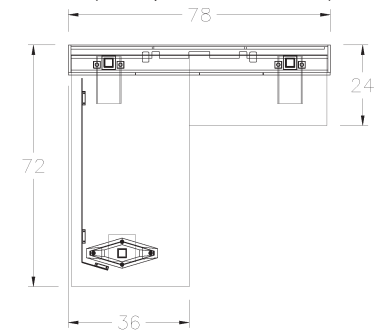

+ Options:

Specify L for left; or R for right hand runoff. Place at the end of product number.

Specify pencil catch finish from standard powdercoat colors listed below or (MRBAS) Brushed Aluminum w/ Steel Tint.

Specify Modesty finish from standard powder coat colors.

(MRB) Resin Black (MRSB) Resin Satin Aluminum

(MRBM) Resin Matte Black (MRTG) Resin Thunder Gray

(MRBZ) Resin Bronze (MRW) Resin White

(MRDBZ) Resin Dark Bronze

To add Power, add "PWR" to end of Item Number; Add $307. Power includes, Duplex and USB-A+C, soft plug

Specify White, Silver, Black, Bronze, or Dark Bronze for height adjustable leg color

Wallhung dimension is listed first.
(Example of UKKB7872R)