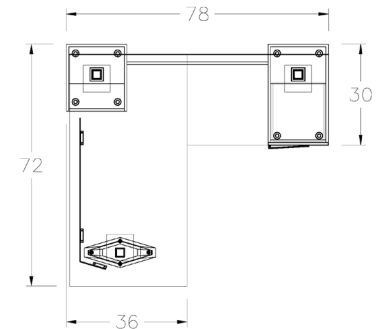

+ Options:

Specify L for left; or R for right hand runoff. Place at the end of product number.

Specify pencil catch finish from standard powdercoat colors listed below or (MRBAS) Brushed Aluminum w/ Steel Tint.

Specify Modesty and Pull finish from standard powder coat colors.

(MRB) Resin Black

(MRSA) Resin Satin Aluminum

(MRBM) Resin Matte Black

(MRTG) Resin Thunder Gray

(MRBZ) Resin Bronze

(MRW) Resin White

(MRDBZ) Resin Dark Bronze

Specify White, Silver, Black, Bronze, or Dark Bronze for height adjustable leg color

Runoff dimension is listed first.
(Example of UKKL7872R)