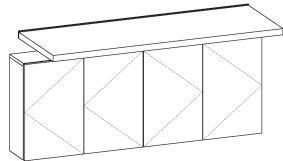

Wall Hung Credenza
29.9-48.4h Height Adjustable
Cabinet Grade Interior

Description	Prod. No. Prefix	Top Material (specify by code)		
		HPL	Wood1	Solid Surface
		...HP	...W	...SS
Wall Hung Credenza 48w 24d	UKFZ4824...	5856	6155	7275
Wall Hung Credenza 48w 30d	UKFZ4830...	5946	6238	7518
Wall Hung Credenza 54w 24d	UKFZ5424...	6109	6409	7562
Wall Hung Credenza 54w 30d	UKFZ5430...	6209	6506	7833
• Wall Hung Credenza 60w 24d	UKFZ6024...	6330	6631	7844
Wall Hung Credenza 60w 30d	UKFZ6030...	6442	6739	8143
Wall Hung Credenza 66w 24d	UKFZ6624...	6791	6852	8119
Wall Hung Credenza 66w 30d	UKFZ6630...	6916	6967	8449
Wall Hung Credenza 72w 24d	UKFZ7224...	6791	7084	8404
Wall Hung Credenza 72w 30d	UKFZ7230...	6925	7210	8769
Wall Hung Credenza 78w 24d	UKFZ7824...	7071	7312	8695
Wall Hung Credenza 78w 30d	UKFZ7830...	7216	7451	9089

! Notes:

Top finishes are listed above; specify Wood1 finish for elements below worksurface.

HPL top material is Formica 949 White Matte.

Solid Surface is Avonite® 8016 White, Matte.

All units have a 9d base section with vertical hinge door access.

All units must be attached to wall.

Includes pencil catch.

No locks.

+ Options:

Specify pencil catch finish from standard powdercoat colors or (MRBAS) Brushed Aluminum w/ Steel Tint.

(MRB) Resin Black

(MRSA) Resin Satin Aluminum

(MRBM) Resin Matte Black

(MRTG) Resin Thunder Gray

(MRBZ) Resin Bronze

(MRW) Resin White

(MRDBZ) Resin Dark Bronze

To add Power, add "PWR" to end of Item Number; Add $307. Power includes, Duplex and USB-A+C, soft plug
Specify White, Silver, Black, Bronze, or Dark Bronze for height adjustable leg color.