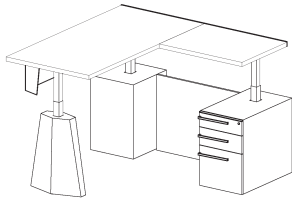

L-Shaped Desk w/ Hex Base
30-inch Deep Runoff with BBF
29.9-48.4h Height Adjustable

Right Handed

Right Handed

| Description | Prod. No. Prefix | Top Material (specify by code) | | |
|---------------------------------|------------------|--------------------------------|-------|---------------|
| | | HPL | Wood1 | Solid Surface |
| Square Corner, 30d Desk | | | | |
| L-Shaped Desk 72w 30d x 72w 30d | UKKJ7272... | 15588 | 15303 | 17410 |
| L-Shaped Desk 78w 30d x 72w 30d | UKKJ7872... | 15662 | 15363 | 17549 |
| L-Shaped Desk 84w 30d x 72w 30d | UKKJ8472... | 15736 | 15420 | 17688 |
| L-Shaped Desk 90w 30d x 84w 30d | UKKJ9084... | 16139 | 15782 | 18287 |
| L-Shaped Desk 96w 30d x 84w 30d | UKKJ9684... | 16212 | 15840 | 18426 |
| Square Corner, 36d Desk | | | | |
| L-Shaped Desk 72w 30d x 72w 36d | UKKL7272... | 15705 | 15396 | 17632 |
| L-Shaped Desk 78w 30d x 72w 36d | UKKL7872... | 15779 | 15456 | 17770 |
| L-Shaped Desk 84w 30d x 72w 36d | UKKL8472... | 15852 | 15515 | 17909 |
| L-Shaped Desk 90w 30d x 84w 36d | UKKL9084... | 16279 | 15894 | 18560 |
| L-Shaped Desk 96w 30d x 84w 36d | UKKL9684... | 16354 | 15954 | 18698 |
| Radius Corner, 30d Desk | | | | |
| L-Shaped Desk 72w 30d x 72w 30d | UKKM7272... | 16185 | 15818 | 18373 |
| L-Shaped Desk 78w 30d x 72w 30d | UKKM7872... | 16262 | 15878 | 18528 |
| L-Shaped Desk 84w 30d x 72w 30d | UKKM8472... | 16338 | 15938 | 18683 |
| L-Shaped Desk 90w 30d x 84w 30d | UKKM9084... | 16755 | 16297 | 19362 |
| L-Shaped Desk 96w 30d x 84w 30d | UKKM9684... | 16832 | 16357 | 19517 |
| Radius Corner, 36d Desk | | | | |
| L-Shaped Desk 72w 30d x 72w 36d | UKKN7272... | 16301 | 15913 | 18594 |
| L-Shaped Desk 78w 30d x 72w 36d | UKKN7872... | 16378 | 15972 | 18749 |
| L-Shaped Desk 84w 30d x 72w 36d | UKKN8472... | 16454 | 16031 | 18904 |
| L-Shaped Desk 90w 30d x 84w 36d | UKKN9084... | 16896 | 16409 | 19634 |
| L-Shaped Desk 96w 30d x 84w 36d | UKKN9684... | 16973 | 16469 | 19790 |