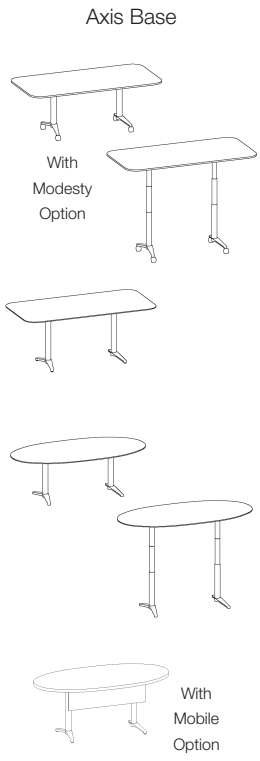

Prefix	Top Materials / Code / List $						Optional Modesty
		Wood1	Wood2	Avonite SS	BP Glass	Marble	Quartz	
Rectangle Top, Adj Ht 24-50h		...W1	...W2	...SS	...G	...M	...Q	MOD
• Square Edge, 60x30	KASRA6030...	4289	4369	5486	6438	—	—	574
Square Edge, 72x36	KASRA7236...	4510	4633	5805	7603	—	—	597
Bevel Edge, 60x30	KABRA6030...	4878	4959	5675	7027	—	—	574
• Bevel Edge, 72x36	KABRA7236...	5191	5314	5994	8285	—	—	597
Cantilever Edge, 60x30	KACRA6030...	—	—	—	—	13070	10099	574
Rectangle Top, Fixed Height 29.9h		...W1	...W2	...SS	...G	...M	...Q	MOD
• Square Edge, 60x30	KASRF6030...	2380	2460	3576	4528	—	—	574
Square Edge, 72x36	KASRF7236...	2601	2724	3896	5693	—	—	597
Bevel Edge, 60x30	KABRF6030...	2969	3049	3765	5118	—	—	574
• Bevel Edge, 72x36	KABRF7236...	3282	3404	4085	6375	—	—	597
Cantilever Edge, 60x30	KACRF6030...	—	—	—	—	11160	8189	574
Ellipse Top, Adj Ht 24-50h		...W1	...W2	...SS	...G	...M	...Q	MOD
• Square Edge, 60x30	KASEA6030...	4289	4369	5486	6438	—	—	574
Square Edge, 72x36	KASEA7236...	4510	4633	5805	7603	—	—	597
Bevel Edge, 60x30	KABEA6030...	4878	4959	5675	7027	—	—	574
• Bevel Edge, 72x36	KABEA7236...	5191	5314	5994	8285	—	—	597
Cantilever Edge, 60x30	KACEA6030...	—	—	—	—	13070	10099	574
Cantilever Edge, 72x36	KACEA7236...	—	—	—	—	14280	12386	597
Ellipse Top, Fixed Height 29.9h		...W1	...W2	...SS	...G	...M	...Q	MOD
• Square Edge, 60x30	KASEF6030...	2380	2460	3576	4528	—	—	574
• Square Edge, 72x36	KASEF7236...	2601	2724	3896	5693	—	—	597
Bevel Edge, 60x30	KABEF6030...	2969	3049	3765	5118	—	—	574
Bevel Edge, 72x36	KABEF7236...	3282	3404	4085	6375	—	—	597
Cantilever Edge, 60x30	KACEF6030...	—	—	—	—	11160	8189	574
Cantilever Edge, 72x36	KACEF7236...	—	—	—	—	12371	10477	597

For optional modesty append MOD to end of product number and add list price. ↗

- > To Order:
  - For product numbers, join the Prefix Code, Material Code, and Leg Code; read across and down for price.
  - Ex. For Adj. Ht, 60x30 Rect. wood1 top with square self edge, Prod. No. is KASRA6030W1; List Price is $4289.

! Notes:

- Rectangle Top has 6-inch radius corners.
- Optional wood modesty panel is 12-inches high.
- Includes wire management with 6-outlet power strip with 15-ft cord.

- + Options:
  - For mobile casters specify CSTRS and add $46. Adds 2.5-inches to height.
  - For optional leg wire management Specify WM and add $66. Length is 17-3/4-inch, easy snap-on installation. Finish to match base.
  - For square corners on rectangle tops specify SQ; no price change.
  - Specify base finish from standard powdercoat color options:

- (MRW) Resin White
- (MRS) Resin Satin Aluminum
- (MRTG) Resin Thunder Gray
- (MRDBZ) Resin Dark Bronze
- (MRB) Resin Black
- (MRBM) Resin Black Matte
- (MRBZ) Resin Bronze