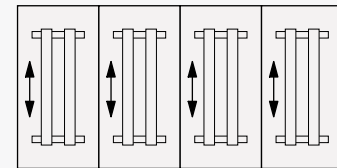

Ex. Qty (3) 96wx48d tables with Wood1 Matched Veneer tops, Chrome Legs with Wood1 Cover Panels, ProdNo is NIKAP3W1CW1; List Price is $34075.

! Notes:

Tops are 1.125 inches thick.

All tables have concealed casters.

Tables must be ordered as a matched set if veneer-matching is required.

BPGlass (Back-Painted): specify from (S.BLK Black) or (S.BWT) White

Matte BPGlass (Back-Painted): Writable; specify (GMB) Black or (GMW) White

Glass tops include metal trim; to match base finish on powder coat legs, or to match glass color on chrome legs.

Includes ganging mechanisms on underside of top. Ganging tables should always be the same depth; widths can vary.

Leg Columns have leveler for purpose of stabilizing table when in use.

Standard Powdercoat color options:

- (MRW) Resin White
- (MRSA) Resin Satin Aluminum
- (MRBZ) Resin Bronze
- (MRDBZ) Resin Dark Bronze
- (MRB) Resin Black
- (MRBM) Resin Black Matte
- (MRTG) Resin Thunder Gray

Each table includes duplex unit with daisy chain.

Matched table sets will have one power entry per 6 tables. Non-Matched tables will have one power cord per table.

72-inch softplug cord is an in-feed with 20 Amp plug and is UL-Recognized, not UL-Approved.

All tables include wire basket in (MRB) black between the legs.

Order individual in-surface power units from page CN10.

For no duplex unit deduct $754 per table in matched set (custom item number).