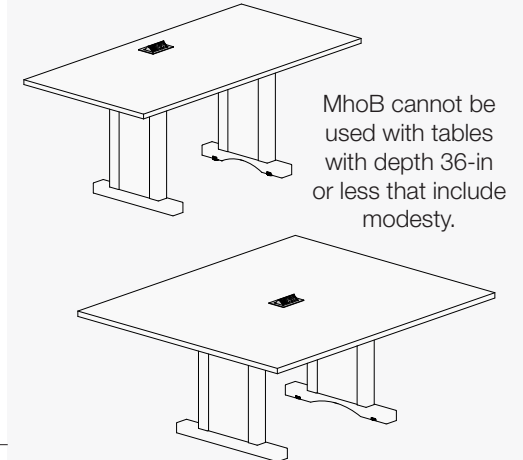

! Notes:

USB-A+C = USB-A 2.1A & UCB-C 18 watts (uses one port)
 Dean's housing is clear anodized aluminum. The faceplate is molded plastic and the trim is Resin coated steel.
 The Corded Dean Z can be used in New York City, as per the NYC Electrical Code.

Power will be offset 11-inches from center on 30 through 36-inches deep.

Power will be centered in top on tables 42-inches deep and greater.

NODE

Node cannot be used with tables with depth 36-in or less that include modesty.

MhoB

MhoB cannot be used with tables with depth 36-in or less that include modesty.

DEAN Z-MOUNT