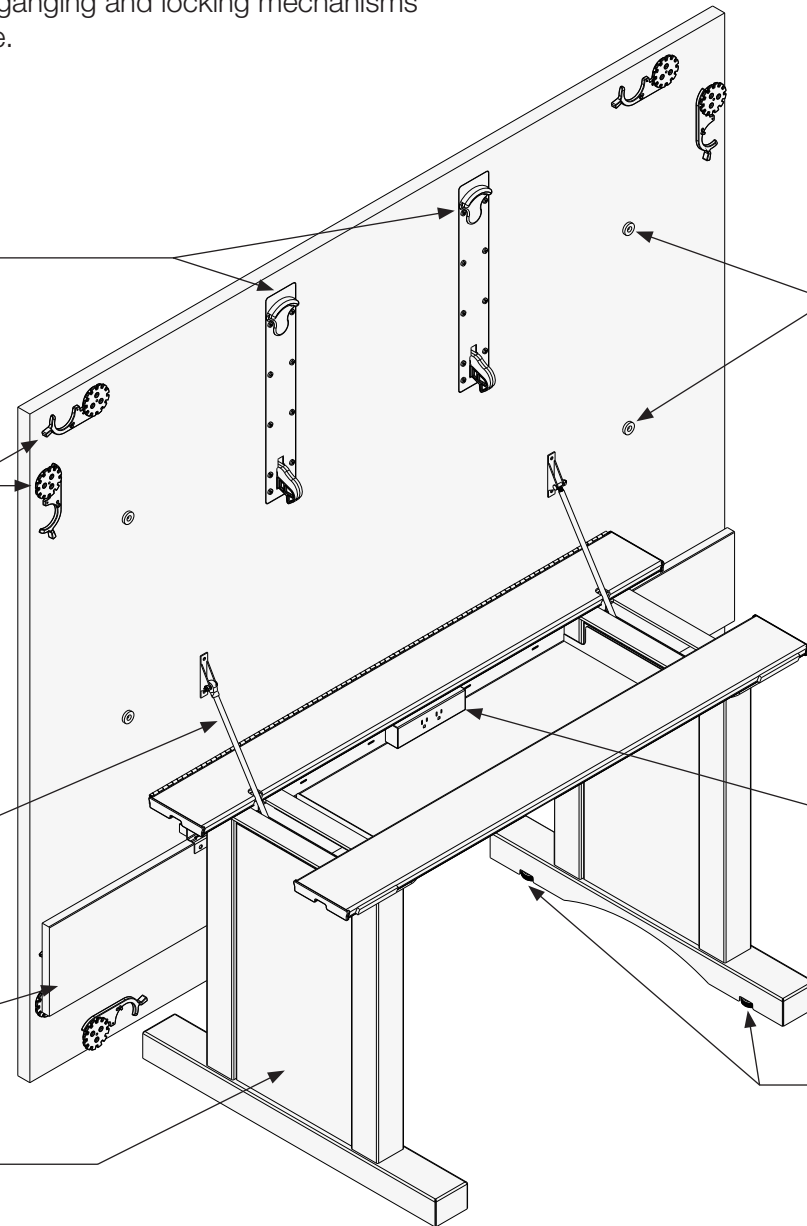

CYLINDER ASSISTS

Cylinder assists help to raise top into upper position. Large tops have two cylinders (one per leg). Small tops have one cylinder in one of the legs.

HINGED MODESTY (OPTIONAL)

Optional Modesty panels hinge back when table is in the upper position.

ACCESS PANEL

Removable access panel gives access between legs for wiring. Panels can be painted metal or applied veneer.

WIRE MANAGEMENT MAGNETS

Surface mounted magnets for wire management.

METAL WIRE TRAY W/ DUPLEX UNIT

Nesting

When the top is flipped in the upright position the tables can be nested together for smaller storage solutions.

30-in to 48-in deep tables
(12-in on center leg spacing)

54-in to 60-in deep tables
(15-in on center leg spacing)