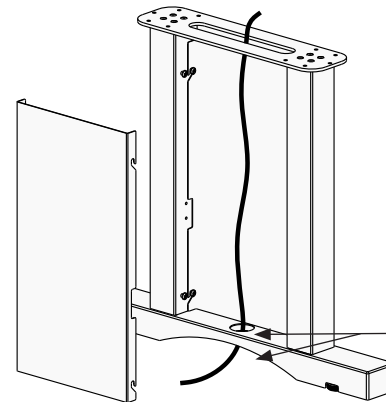

Grain runs long on rectangle tables.

Grain runs parallel to base legs on square tables.

Power

Each table includes duplex outlet that is meant to be daisy chained. Surface power options can be ordered separately and plug into duplex outlet.

SURFACE POWER

Surface power options are mounted in top of worksurface and plug into duplex outlet below worksurface. See page CN10 for recommended surface power options.

DAISY CHAINED DUPLEX POWER

Tables can be daisy chained in multiple configurations. One power cord is included for each matched set of up to (6) tables. Individual non-matched tables receive one power cord per table.

WIRE MANAGEMENT BASKET

Duplex Outlet sits inside wire management basket on underside of top.

Power-in with cover panel in place.

POWER IN

Radius on inside of foot and 2-inch access hole allow power to enter in through the floor into the leg.