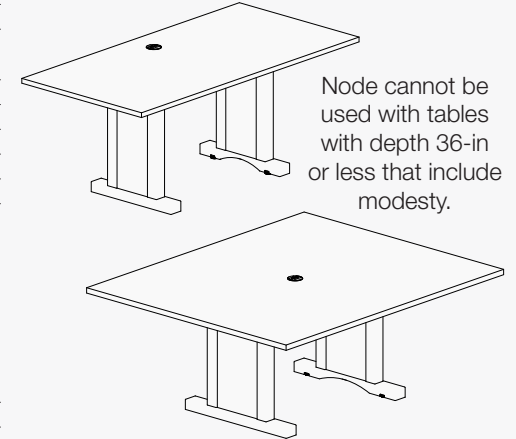

Material: ...Suffix
 • White ...WH
 Black ...BLK
 Storm ...STR
 Fog ...FOG

> To Order:

For product numbers, append the Material Suffix to the Prefix Code; read across and down for list price.
 Ex: For 2-Port w/ two simplex outlets, softplug unit in White, product number is ELDZ220SWH; list price is \$373.

! Notes:

USB-A+C = USB-A 2.1A & UCB-C 18 watts (uses one port)
 Dean's housing is clear anodized aluminum. The faceplate is molded plastic and the trim is Resin coated steel.
 The Corded Dean Z can be used in New York City, as per the NYC Electrical Code.

Power will be offset 11-inches from center on 30 through 36-inches deep.

Power will be centered in top on tables 42-inches deep and greater.

NODE

Node cannot be used with tables with depth 36-in or less that include modesty.