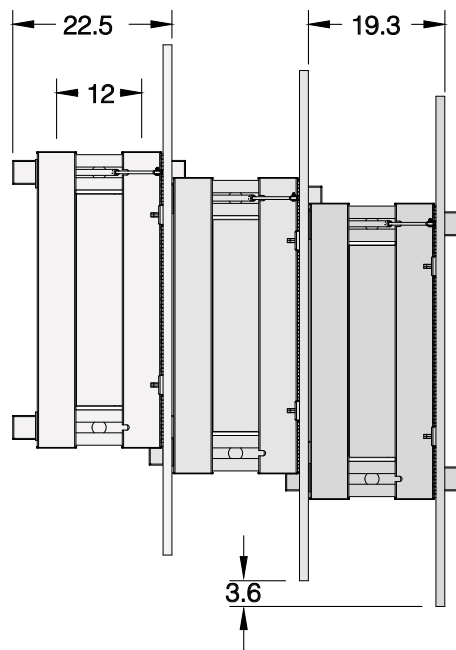

Nesting

When the top is flipped in the upright position the tables can be nested together for smaller storage solutions.

30-in to 48-in deep tables
(12-in on center leg spacing)

54-in to 60-in deep tables
(15-in on center leg spacing)

TABLE DEPTH	A (HEIGHT)
30	52
33	53.5
36	55
42	58
48	61
54	65.5
60	68.5

TABLE WIDTH	B (OVERHANG)
42	7.3
48	7.3
54	10.3
60	13.3
66	16.3
72	16.3
84	16.3
96	16.3

Configurations

Tables can be configured in a variety of layouts. Ganging mechanisms on the underside of tops lock tables together. Ordering table sets allow for veneer matching.