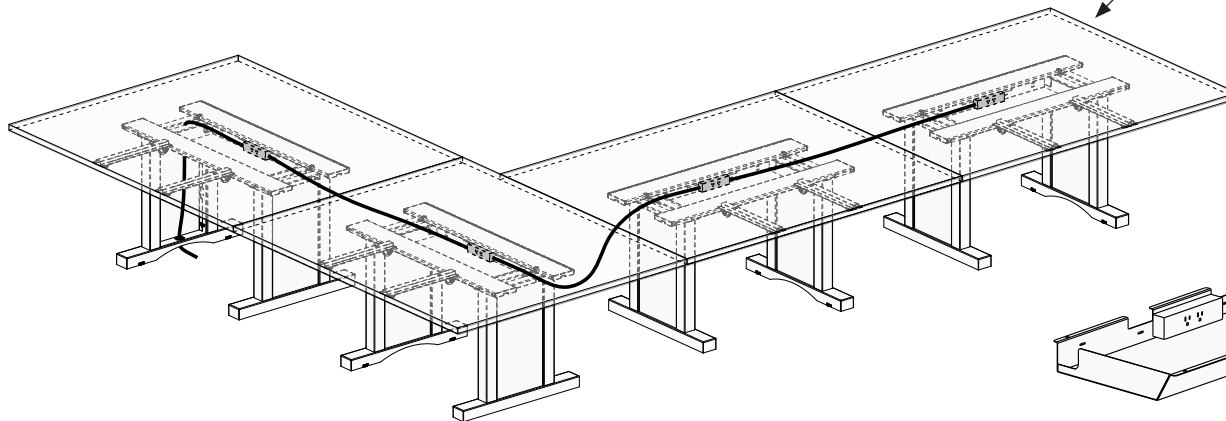

TABLE DEPTH	A (HEIGHT)
30	52
33	53.5
36	55
42	58
48	61
54	65.5
60	68.5

TABLE WIDTH	B (OVERHANG)
42	7.3
48	7.3
54	10.3
60	13.3
66	16.3
72	16.3
84	16.3
96	16.3

Configurations

Tables can be configured in a variety of layouts. Ganging mechanisms on the underside of tops lock tables together. Ordering table sets allow for veneer matching.

Grain runs long on rectangle tables.

Grain runs parallel to base legs on square tables.

Power

Each table includes duplex outlet that is meant to be daisy chained. Surface power options can be ordered separately and plug into duplex outlet.

SURFACE POWER

Surface power options are mounted in top of worksurface and plug into duplex outlet below worksurface. See page CN10 for recommended surface power options.

DAISY CHAINED DUPLEX POWER

Tables can be daisy chained in multiple configurations. One power cord is included for each matched set of up to (6) tables. Individual non-matched tables receive one power cord per table.