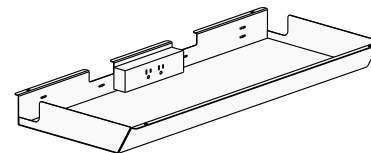

Nesting

When the top is flipped in the upright position the tables can be nested together for smaller storage solutions.

30-in to 48-in deep tables
(12-in on center leg spacing)

54-in to 60-in deep tables
(15-in on center leg spacing)

TABLE DEPTH	A (HEIGHT)
30	52
33	53.5
36	55
42	58
48	61
54	65.5
60	68.5

TABLE WIDTH	B (OVERHANG)
42	7.3
48	7.3
54	10.3
60	13.3
66	16.3
72	16.3
84	16.3
96	16.3

Configurations

Tables can be configured in a variety of layouts. Ganging mechanisms on the underside of tops lock tables together. Ordering table sets allow for veneer matching.

Grain runs long on rectangle tables.

Grain runs parallel to base legs on square tables.

Power

Each table includes duplex outlet that is meant to be daisy chained. Surface power options can be ordered separately and plug into duplex outlet.

SURFACE POWER

Surface power options are mounted in top of worksurface and plug into duplex outlet below worksurface. See page CN10 for recommended surface power options.

DAISY CHAINED DUPLEX POWER

Tables can be daisy chained in multiple configurations. One power cord is included for each matched set of up to (6) tables. Individual non-matched tables receive one power cord per table.