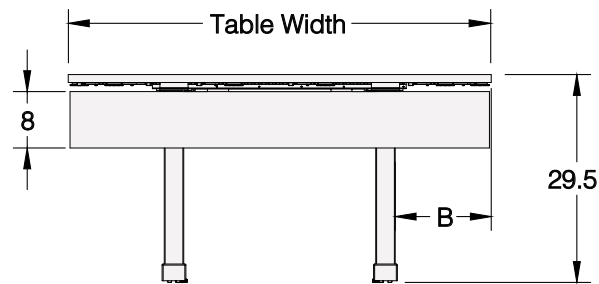

Power to each table is modular and quick-connect for fast changes and reconfigurations.

CASTERS

Rolling casters are concealed in base and a stabilizing glide can be lowered to keep tables in place while in use as needed.

Nesting

When the top is flipped in the upright position the tables can be nested together for smaller storage solutions.

30-in to 48-in deep tables
(12-in on center leg spacing)

54-in to 60-in deep tables
(15-in on center leg spacing)

TABLE DEPTH	A (HEIGHT)
30	52
33	53.5
36	55
42	58
48	61
54	65.5
60	68.5

TABLE WIDTH	B (OVERHANG)
42	7.3
48	7.3
54	10.3
60	13.3
66	16.3
72	16.3
84	16.3
96	16.3

Configurations

Tables can be configured in a variety of layouts. Ganging mechanisms on the underside of tops lock tables together. Ordering table sets allow for veneer matching.