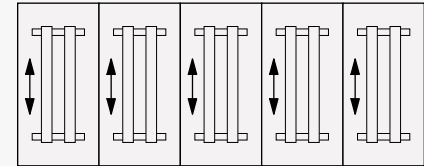

Prefix Codes	Top Materials / Code / List $						Powder Coat Legs			Chrome Legs		Optional Modesty
		Wood 1	Wood 2	HPL	Fenix®	BPGlass	Matte BPGlass	Cover Panel To Match Legs	Wood1	Wood2	Cover Panel Wood1	Wood2	
60w 30d	24-in Foot	...W1...	...W2...	...H...	...L...	...G...	...J...	...P	...PW1	...PW2	...CW1	...CW2	M
1 Table	NIKAE1...	7858	8408	7465	8408	9919	9961	+0	+713	+763	+2376	+2542	+1322
2 Matched Table Set (60x60)	NIKAE2...	15474	16557	14700	16557	19596	19677	+0	+1426	+1526	+4752	+5085	+2644
3 Matched Table Set (90x60)	NIKAE3...	23090	24706	21936	24706	29273	29396	+0	+2139	+2289	+7127	+7626	+3967
4 Matched Table Set (120x60)	NIKAE4...	30705	32854	29170	32854	38949	39114	+0	+2851	+3051	+9504	+10169	+5289
5 Matched Table Set (150x60)	NIKAE5...	38320	41002	36404	41002	48624	48830	+0	+3565	+3815	+11880	+12712	+6611
6 Matched Table Set (180x60)	NIKAE6...	45935	49150	43638	49150	58302	58548	+0	+4277	+4576	+14256	+15254	+7933
60w 42d	27-in Foot	...W1...	...W2...	...H...	...L...	...G...	...J...	...P	...PW1	...PW2	...CW1	...CW2	M
1 Table	NIKAF1...	8188	8761	7779	8761	10569	10627	+0	+713	+763	+2376	+2542	+1322
2 Matched Table Set (84x60)	NIKAF2...	16134	17263	15327	17263	20897	21012	+0	+1426	+1526	+4752	+5085	+2644
3 Matched Table Set (126x60)	NIKAF3...	24079	25765	22875	25765	31223	31395	+0	+2139	+2289	+7127	+7626	+3967
4 Matched Table Set (168x60)	NIKAF4...	32024	34266	30423	34266	41550	41780	+0	+2851	+3051	+9504	+10169	+5289
5 Matched Table Set (210x60)	NIKAF5...	39970	42768	37972	42768	51877	52164	+0	+3565	+3815	+11880	+12712	+6611
6 Matched Table Set (252x60)	NIKAF6...	47916	51270	45520	51270	62204	62549	+0	+4277	+4576	+14256	+15254	+7933
60w 48d	27-in Foot	...W1...	...W2...	...H...	...L...	...G...	...J...	...P	...PW1	...PW2	...CW1	...CW2	M
1 Table	NIKAG1...	8357	8942	7939	8942	10898	10964	+0	+713	+763	+2376	+2542	+1322
2 Matched Table Set (96x60)	NIKAG2...	16471	17624	15647	17624	21554	21685	+0	+1426	+1526	+4752	+5085	+2644
3 Matched Table Set (144x60)	NIKAG3...	24585	26306	23356	26306	32210	32406	+0	+2139	+2289	+7127	+7626	+3967
4 Matched Table Set (192x60)	NIKAG4...	32699	34988	31064	34988	42865	43128	+0	+2851	+3051	+9504	+10169	+5289
5 Matched Table Set (240x60)	NIKAG5...	40814	43671	38773	43671	53521	53848	+0	+3565	+3815	+11880	+12712	+6611
66w 33d	24-in Foot	...W1...	...W2...	...H...	...L...	...G...	...J...	...P	...PW1	...PW2	...CW1	...CW2	M
1 Table	NIKAH1...	7952	8509	7554	8509	10183	10232	+0	+713	+763	+2376	+2542	+1341
2 Matched Table Set (66x66)	NIKAH2...	15660	16756	14877	16756	20124	20223	+0	+1426	+1526	+4752	+5085	+2681
3 Matched Table Set (99x66)	NIKAH3...	23368	25004	22200	25004	30063	30212	+0	+2139	+2289	+7127	+7626	+4020
4 Matched Table Set (132x66)	NIKAH4...	31076	33251	29522	33251	40003	40201	+0	+2851	+3051	+9504	+10169	+5360
5 Matched Table Set (165x66)	NIKAH5...	38784	41499	36845	41499	49942	50190	+0	+3565	+3815	+11880	+12712	+6701
6 Matched Table Set (198x66)	NIKAH6...	46493	49748	44168	49748	59884	60181	+0	+4277	+4576	+14256	+15254	+8041
66w 42d	27-in Foot	...W1...	...W2...	...H...	...L...	...G...	...J...	...P	...PW1	...PW2	...CW1	...CW2	M
1 Table	NIKAI1...	8180	8753	7771	8753	10674	10737	+0	+713	+763	+2376	+2542	+1341
2 Matched Table Set (84x66)	NIKAI2...	16116	17244	15310	17244	21106	21233	+0	+1426	+1526	+4752	+5085	+2681
3 Matched Table Set (126x66)	NIKAI3...	24053	25737	22850	25737	31539	31728	+0	+2139	+2289	+7127	+7626	+4020
4 Matched Table Set (168x66)	NIKAI4...	31990	34229	30391	34229	41971	42224	+0	+2851	+3051	+9504	+10169	+5360
5 Matched Table Set (210x66)	NIKAI5...	39927	42722	37931	42722	52403	52718	+0	+3565	+3815	+11880	+12712	+6701
6 Matched Table Set (252x66)	NIKAI6...	47863	51213	45470	51213	62834	63213	+0	+4277	+4576	+14256	+15254	+8041
66w 48d	27-in Foot	...W1...	...W2...	...H...	...L...	...G...	...J...	...P	...PW1	...PW2	...CW1	...CW2	M
1 Table	NIKAJ1...	8585	9186	8156	9186	11255	11328	+0	+713	+763	+2376	+2542	+1341
2 Matched Table Set (96x66)	NIKAJ2...	16927	18112	16081	18112	22268	22412	+0	+1426	+1526	+4752	+5085	+2681
3 Matched Table Set (144x66)	NIKAJ3...	25268	27037	24005	27037	33280	33497	+0	+2139	+2289	+7127	+7626	+4020
4 Matched Table Set (192x66)	NIKAJ4...	33609	35962	31929	35962	44293	44581	+0	+2851	+3051	+9504	+10169	+5360
5 Matched Table Set (240x66)	NIKAJ5...	41952	44889	39854	44889	55305	55666	+0	+3565	+3815	+11880	+12712	+6701
72w 36d	24-in Foot	...W1...	...W2...	...H...	...L...	...G...	...J...	...P	...PW1	...PW2	...CW1	...CW2	M
1 Table	NIKAK1...	8043	8606	7641	8606	10460	10520	+0	+713	+763	+2376	+2542	+1367

For optional modesty panel append **M** to product number and add list price.

(Continued on next page)