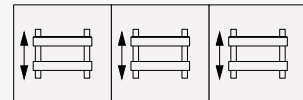

Prefix Codes	Top Materials / Code / List $						Powder Coat Legs			Chrome Legs		Optional Modesty	
		Wood 1	Wood 2	HPL	Fenix®	BPGlass	Matte BPGlass	Cover Panel To Match	Wood1	Wood2	Cover Panel	Wood1		Wood2
42w 42d	27-in Foot	...W1...	...W2...	...H...	...L...	...G...	...J...	...P	...PW1	...PW2	...CW1	...CW2	M	
1 Table	NIKAA1...	7839	8388	7447	8388	9878	9919	+0	+713	+763	+2376	+2542	+1258	
2 Matched Table Set (84x42)	NIKAA2...	15434	16514	14662	16514	19514	19594	+0	+1426	+1526	+4752	+5085	+2516	
3 Matched Table Set (126x42)	NIKAA3...	23030	24642	21879	24642	29150	29270	+0	+2139	+2289	+7127	+7626	+3775	
4 Matched Table Set (168x42)	NIKAA4...	30626	32770	29095	32770	38786	38947	+0	+2851	+3051	+9504	+10169	+5033	
5 Matched Table Set (210x42)	NIKAA5...	38221	40896	36310	40896	48421	48622	+0	+3565	+3815	+11880	+12712	+6291	
48w 48d	27-in Foot	...W1...	...W2...	...H...	...L...	...G...	...J...	...P	...PW1	...PW2	...CW1	...CW2	M	
1 Table	NIKAB1...	8112	8680	7706	8680	10395	10448	+0	+713	+763	+2376	+2542	+1281	
2 Matched Table Set (96x48)	NIKAB2...	15982	17101	15183	17101	20547	20654	+0	+1426	+1526	+4752	+5085	+2563	
3 Matched Table Set (144x48)	NIKAB3...	23852	25522	22659	25522	30700	30857	+0	+2139	+2289	+7127	+7626	+3844	
4 Matched Table Set (192x48)	NIKAB4...	31722	33943	30136	33943	40853	41062	+0	+2851	+3051	+9504	+10169	+5125	
5 Matched Table Set (240x48)	NIKAB5...	39591	42362	37611	42362	51006	51268	+0	+3565	+3815	+11880	+12712	+6408	
54w 54d	30-in Foot	...W1...	...W2...	...H...	...L...	...G...	...J...	...P	...PW1	...PW2	...CW1	...CW2	M	
1 Table	NIKAC1...	8309	8891	7894	8891	10865	10932	+0	+713	+763	+2376	+2542	+1297	
2 Matched Table Set (108x54)	NIKAC2...	16375	17521	15556	17521	21488	21622	+0	+1426	+1526	+4752	+5085	+2595	
3 Matched Table Set (162x54)	NIKAC3...	24440	26151	23218	26151	32111	32310	+0	+2139	+2289	+7127	+7626	+3890	
4 Matched Table Set (216x54)	NIKAC4...	32506	34781	30881	34781	42734	43000	+0	+2851	+3051	+9504	+10169	+5188	
60w 60d	30-in Foot	...W1...	...W2...	...H...	...L...	...G...	...J...	...P	...PW1	...PW2	...CW1	...CW2	M	
1 Table	NIKAD1...	8780	9395	8341	9395	11642	11724	+0	+713	+763	+2376	+2542	+1322	
2 Matched Table Set (120x60)	NIKAD2...	17318	18530	16452	18530	23041	23205	+0	+1426	+1526	+4752	+5085	+2644	
3 Matched Table Set (180x60)	NIKAD3...	25856	27666	24563	27666	34441	34687	+0	+2139	+2289	+7127	+7626	+3967	
4 Matched Table Set (240x60)	NIKAD4...	34394	36802	32674	36802	45841	46169	+0	+2851	+3051	+9504	+10169	+5289	

For optional modesty panel append **M** to product number and add list price.

> To Order

For product numbers, join the Prefix Code, Material Code, and Leg Code; read across and down for price.

Ex. Qty (3) 42wx42d tables with Wood1 Matched Veneer tops, Chrome Legs with Wood1 Cover Panels, ProdNo is NIKAA3W1CW1; List Price is $30157.

! Notes:

Tops are 1.125 inches thick.

All tables have concealed casters.

Tables must be ordered as a matched set if veneer-matching is required.

BPGlass (Back-Painted): specify from (S.BLK Black) or (S.BWT) White

Matte BPGlass (Back-Painted): Writable; specify (GMB) Black or (GMW) White

Glass tops include metal trim; to match base finish on powder coat legs, or to match glass color on chrome legs.

Includes ganging mechanisms on underside of top. Ganging tables should always be the same depth; widths can vary.

Leg Columns have leveler for purpose of stabilizing table when in use.

Standard Powdercoat color options:

(MRW) Resin White

(MRB) Resin Black

(MRS) Resin Satin Aluminum

(MRBM) Resin Black Matte

(MRBZ) Resin Bronze

(MRTG) Resin Thunder Gray

(MRDBZ) Resin Dark Bronze

Each table includes duplex unit with daisy chain.

Matched table sets will have one power entry per 6 tables. Non-Matched tables will have one power cord per table.

72-inch softplug cord is an in-feed with 20 Amp plug and is UL-Recognized, not UL-Approved.

All tables include wire basket in (MRB) black between the legs.

Order individual in-surface power units from page CN10.

For no duplex unit deduct $754 per table in matched set (custom item number).