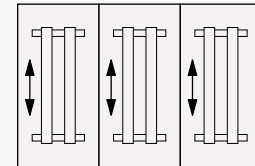

Prefix Codes	Top Materials / Code / List $						Powder Coat Legs			Chrome Legs		Optional Modesty
		Wood 1	Wood 2	HPL	Fenix®	BPGlass	Matte BPGlass	Cover Panel To Match Legs	Wood1	Wood2	Cover Panel Wood1	Wood2	
60w 30d	24-in Foot	...W1...	...W2...	...H...	...L...	...G...	...J...	...P	...PW1	...PW2	...CW1	...CW2	M
1 Table	NIKAE1...	7858	8408	7465	8408	9919	9961	+0	+713	+763	+2376	+2542	+1322
2 Matched Table Set (60x60)	NIKAE2...	15474	16557	14700	16557	19596	19677	+0	+1426	+1526	+4752	+5085	+2644
3 Matched Table Set (90x60)	NIKAE3...	23090	24706	21936	24706	29273	29396	+0	+2139	+2289	+7127	+7626	+3967
4 Matched Table Set (120x60)	NIKAE4...	30705	32854	29170	32854	38949	39114	+0	+2851	+3051	+9504	+10169	+5289
5 Matched Table Set (150x60)	NIKAE5...	38320	41002	36404	41002	48624	48830	+0	+3565	+3815	+11880	+12712	+6611
6 Matched Table Set (180x60)	NIKAE6...	45935	49150	43638	49150	58302	58548	+0	+4277	+4576	+14256	+15254	+7933
60w 42d	27-in Foot	...W1...	...W2...	...H...	...L...	...G...	...J...	...P	...PW1	...PW2	...CW1	...CW2	M
1 Table	NIKAF1...	8188	8761	7779	8761	10569	10627	+0	+713	+763	+2376	+2542	+1322
2 Matched Table Set (84x60)	NIKAF2...	16134	17263	15327	17263	20897	21012	+0	+1426	+1526	+4752	+5085	+2644
3 Matched Table Set (126x60)	NIKAF3...	24079	25765	22875	25765	31223	31395	+0	+2139	+2289	+7127	+7626	+3967
4 Matched Table Set (168x60)	NIKAF4...	32024	34266	30423	34266	41550	41780	+0	+2851	+3051	+9504	+10169	+5289
5 Matched Table Set (210x60)	NIKAF5...	39970	42768	37972	42768	51877	52164	+0	+3565	+3815	+11880	+12712	+6611
6 Matched Table Set (252x60)	NIKAF6...	47916	51270	45520	51270	62204	62549	+0	+4277	+4576	+14256	+15254	+7933
60w 48d	27-in Foot	...W1...	...W2...	...H...	...L...	...G...	...J...	...P	...PW1	...PW2	...CW1	...CW2	M
1 Table	NIKAG1...	8357	8942	7939	8942	10898	10964	+0	+713	+763	+2376	+2542	+1322
2 Matched Table Set (96x60)	NIKAG2...	16471	17624	15647	17624	21554	21685	+0	+1426	+1526	+4752	+5085	+2644
3 Matched Table Set (144x60)	NIKAG3...	24585	26306	23356	26306	32210	32406	+0	+2139	+2289	+7127	+7626	+3967
4 Matched Table Set (192x60)	NIKAG4...	32699	34988	31064	34988	42865	43128	+0	+2851	+3051	+9504	+10169	+5289
5 Matched Table Set (240x60)	NIKAG5...	40814	43671	38773	43671	53521	53848	+0	+3565	+3815	+11880	+12712	+6611
66w 33d	24-in Foot	...W1...	...W2...	...H...	...L...	...G...	...J...	...P	...PW1	...PW2	...CW1	...CW2	M
1 Table	NIKAH1...	7952	8509	7554	8509	10183	10232	+0	+713	+763	+2376	+2542	+1341
2 Matched Table Set (66x66)	NIKAH2...	15660	16756	14877	16756	20124	20223	+0	+1426	+1526	+4752	+5085	+2681
3 Matched Table Set (99x66)	NIKAH3...	23368	25004	22200	25004	30063	30212	+0	+2139	+2289	+7127	+7626	+4020
4 Matched Table Set (132x66)	NIKAH4...	31076	33251	29522	33251	40003	40201	+0	+2851	+3051	+9504	+10169	+5360
5 Matched Table Set (165x66)	NIKAH5...	38784	41499	36845	41499	49942	50190	+0	+3565	+3815	+11880	+12712	+6701
6 Matched Table Set (198x66)	NIKAH6...	46493	49748	44168	49748	59884	60181	+0	+4277	+4576	+14256	+15254	+8041
66w 42d	27-in Foot	...W1...	...W2...	...H...	...L...	...G...	...J...	...P	...PW1	...PW2	...CW1	...CW2	M
1 Table	NIKAI1...	8180	8753	7771	8753	10674	10737	+0	+713	+763	+2376	+2542	+1341
2 Matched Table Set (84x66)	NIKAI2...	16116	17244	15310	17244	21106	21233	+0	+1426	+1526	+4752	+5085	+2681
3 Matched Table Set (126x66)	NIKAI3...	24053	25737	22850	25737	31539	31728	+0	+2139	+2289	+7127	+7626	+4020
4 Matched Table Set (168x66)	NIKAI4...	31990	34229	30391	34229	41971	42224	+0	+2851	+3051	+9504	+10169	+5360
5 Matched Table Set (210x66)	NIKAI5...	39927	42722	37931	42722	52403	52718	+0	+3565	+3815	+11880	+12712	+6701
6 Matched Table Set (252x66)	NIKAI6...	47863	51213	45470	51213	62834	63213	+0	+4277	+4576	+14256	+15254	+8041
66w 48d	27-in Foot	...W1...	...W2...	...H...	...L...	...G...	...J...	...P	...PW1	...PW2	...CW1	...CW2	M
1 Table	NIKAJ1...	8585	9186	8156	9186	11255	11328	+0	+713	+763	+2376	+2542	+1341
2 Matched Table Set (96x66)	NIKAJ2...	16927	18112	16081	18112	22268	22412	+0	+1426	+1526	+4752	+5085	+2681
3 Matched Table Set (144x66)	NIKAJ3...	25268	27037	24005	27037	33280	33497	+0	+2139	+2289	+7127	+7626	+4020
4 Matched Table Set (192x66)	NIKAJ4...	33609	35962	31929	35962	44293	44581	+0	+2851	+3051	+9504	+10169	+5360
5 Matched Table Set (240x66)	NIKAJ5...	41952	44889	39854	44889	55305	55666	+0	+3565	+3815	+11880	+12712	+6701
72w 36d	24-in Foot	...W1...	...W2...	...H...	...L...	...G...	...J...	...P	...PW1	...PW2	...CW1	...CW2	M
1 Table	NIKAK1...	8043	8606	7641	8606	10460	10520	+0	+713	+763	+2376	+2542	+1367

For optional modesty panel append **M** to product number and add list price.

(Continued on next page)