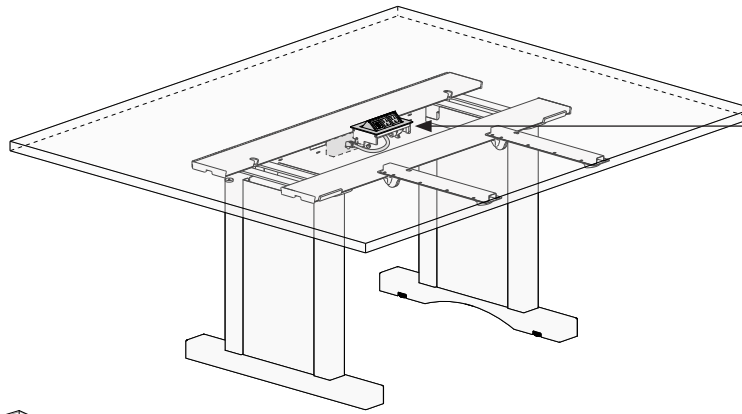

TABLE DEPTH	A (HEIGHT)
30	52
33	53.5
36	55
42	58
48	61
54	65.5
60	68.5

TABLE WIDTH	B (OVERHANG)
42	7.3
48	7.3
54	10.3
60	13.3
66	16.3
72	16.3
84	16.3
96	16.3

Configurations

Tables can be configured in a variety of layouts. Ganging mechanisms on the underside of tops lock tables together. Ordering table sets allow for veneer matching.

Grain runs long on rectangle tables.

Grain runs parallel to base legs on square tables.

Power

Each table includes duplex outlet that is meant to be daisy chained. Surface power options can be ordered separately and plug into duplex outlet.

SURFACE POWER

Surface power options are mounted in top of worksurface and plug into duplex outlet below worksurface. See page CN10 for recommended surface power options.

DAISY CHAINED DUPLEX POWER

Tables can be daisy chained in multiple configurations. One power cord is included for each matched set of up to (6) tables. Individual non-matched tables receive one power cord per table.