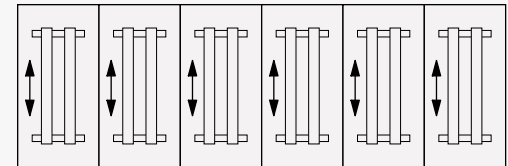

Prefix Codes	Top Materials / Code / List $						Powder Coat Legs			Chrome Legs		Optional Modesty
		Wood 1	Wood 2	HPL	Fenix®	BPGlass	Matte BPGlass	Cover Panel To Match Legs	Wood1	Wood2	Cover Panel Wood1	Wood2	
60w 30d	24-in Foot	...W1...	...W2...	...H...	...L...	...G...	...J...	...P	...PW1	...PW2	...CW1	...CW2	M
1 Table	NIKAE1...	7858	8408	7465	8408	9919	9961	+0	+713	+763	+2376	+2542	+1322
2 Matched Table Set (60x60)	NIKAE2...	15474	16557	14700	16557	19596	19677	+0	+1426	+1526	+4752	+5085	+2644
3 Matched Table Set (90x60)	NIKAE3...	23090	24706	21936	24706	29273	29396	+0	+2139	+2289	+7127	+7626	+3967
4 Matched Table Set (120x60)	NIKAE4...	30705	32854	29170	32854	38949	39114	+0	+2851	+3051	+9504	+10169	+5289
5 Matched Table Set (150x60)	NIKAE5...	38320	41002	36404	41002	48624	48830	+0	+3565	+3815	+11880	+12712	+6611
6 Matched Table Set (180x60)	NIKAE6...	45935	49150	43638	49150	58302	58548	+0	+4277	+4576	+14256	+15254	+7933
60w 42d	27-in Foot	...W1...	...W2...	...H...	...L...	...G...	...J...	...P	...PW1	...PW2	...CW1	...CW2	M
1 Table	NIKAF1...	8188	8761	7779	8761	10569	10627	+0	+713	+763	+2376	+2542	+1322
2 Matched Table Set (84x60)	NIKAF2...	16134	17263	15327	17263	20897	21012	+0	+1426	+1526	+4752	+5085	+2644
3 Matched Table Set (126x60)	NIKAF3...	24079	25765	22875	25765	31223	31395	+0	+2139	+2289	+7127	+7626	+3967
4 Matched Table Set (168x60)	NIKAF4...	32024	34266	30423	34266	41550	41780	+0	+2851	+3051	+9504	+10169	+5289
5 Matched Table Set (210x60)	NIKAF5...	39970	42768	37972	42768	51877	52164	+0	+3565	+3815	+11880	+12712	+6611
6 Matched Table Set (252x60)	NIKAF6...	47916	51270	45520	51270	62204	62549	+0	+4277	+4576	+14256	+15254	+7933
60w 48d	27-in Foot	...W1...	...W2...	...H...	...L...	...G...	...J...	...P	...PW1	...PW2	...CW1	...CW2	M
1 Table	NIKAG1...	8357	8942	7939	8942	10898	10964	+0	+713	+763	+2376	+2542	+1322
2 Matched Table Set (96x60)	NIKAG2...	16471	17624	15647	17624	21554	21685	+0	+1426	+1526	+4752	+5085	+2644
3 Matched Table Set (144x60)	NIKAG3...	24585	26306	23356	26306	32210	32406	+0	+2139	+2289	+7127	+7626	+3967
4 Matched Table Set (192x60)	NIKAG4...	32699	34988	31064	34988	42865	43128	+0	+2851	+3051	+9504	+10169	+5289
5 Matched Table Set (240x60)	NIKAG5...	40814	43671	38773	43671	53521	53848	+0	+3565	+3815	+11880	+12712	+6611
66w 33d	24-in Foot	...W1...	...W2...	...H...	...L...	...G...	...J...	...P	...PW1	...PW2	...CW1	...CW2	M
1 Table	NIKAH1...	7952	8509	7554	8509	10183	10232	+0	+713	+763	+2376	+2542	+1341
2 Matched Table Set (66x66)	NIKAH2...	15660	16756	14877	16756	20124	20223	+0	+1426	+1526	+4752	+5085	+2681
3 Matched Table Set (99x66)	NIKAH3...	23368	25004	22200	25004	30063	30212	+0	+2139	+2289	+7127	+7626	+4020
4 Matched Table Set (132x66)	NIKAH4...	31076	33251	29522	33251	40003	40201	+0	+2851	+3051	+9504	+10169	+5360
5 Matched Table Set (165x66)	NIKAH5...	38784	41499	36845	41499	49942	50190	+0	+3565	+3815	+11880	+12712	+6701
6 Matched Table Set (198x66)	NIKAH6...	46493	49748	44168	49748	59884	60181	+0	+4277	+4576	+14256	+15254	+8041
66w 42d	27-in Foot	...W1...	...W2...	...H...	...L...	...G...	...J...	...P	...PW1	...PW2	...CW1	...CW2	M
1 Table	NIKAI1...	8180	8753	7771	8753	10674	10737	+0	+713	+763	+2376	+2542	+1341
2 Matched Table Set (84x66)	NIKAI2...	16116	17244	15310	17244	21106	21233	+0	+1426	+1526	+4752	+5085	+2681
3 Matched Table Set (126x66)	NIKAI3...	24053	25737	22850	25737	31539	31728	+0	+2139	+2289	+7127	+7626	+4020
4 Matched Table Set (168x66)	NIKAI4...	31990	34229	30391	34229	41971	42224	+0	+2851	+3051	+9504	+10169	+5360
5 Matched Table Set (210x66)	NIKAI5...	39927	42722	37931	42722	52403	52718	+0	+3565	+3815	+11880	+12712	+6701
6 Matched Table Set (252x66)	NIKAI6...	47863	51213	45470	51213	62834	63213	+0	+4277	+4576	+14256	+15254	+8041
66w 48d	27-in Foot	...W1...	...W2...	...H...	...L...	...G...	...J...	...P	...PW1	...PW2	...CW1	...CW2	M
1 Table	NIKAJ1...	8585	9186	8156	9186	11255	11328	+0	+713	+763	+2376	+2542	+1341
2 Matched Table Set (96x66)	NIKAJ2...	16927	18112	16081	18112	22268	22412	+0	+1426	+1526	+4752	+5085	+2681
3 Matched Table Set (144x66)	NIKAJ3...	25268	27037	24005	27037	33280	33497	+0	+2139	+2289	+7127	+7626	+4020
4 Matched Table Set (192x66)	NIKAJ4...	33609	35962	31929	35962	44293	44581	+0	+2851	+3051	+9504	+10169	+5360
5 Matched Table Set (240x66)	NIKAJ5...	41952	44889	39854	44889	55305	55666	+0	+3565	+3815	+11880	+12712	+6701
72w 36d	24-in Foot	...W1...	...W2...	...H...	...L...	...G...	...J...	...P	...PW1	...PW2	...CW1	...CW2	M
1 Table	NIKAK1...	8043	8606	7641	8606	10460	10520	+0	+713	+763	+2376	+2542	+1367

For optional modesty panel append **M** to product number and add list price.

(Continued on next page)