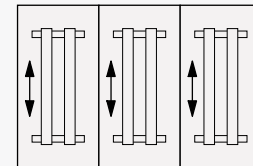

Ex. Qty (3) 96wx48d tables with Wood1 Matched Veneer tops, Chrome Legs with Wood1 Cover Panels, ProdNo is NIKAP3W1CW1; List Price is $34075.

! Notes:

Tops are 1.125 inches thick.

All tables have concealed casters.

Tables must be ordered as a matched set if veneer-matching is required.

BPGlass (Back-Painted): specify from (S.BLK Black) or (S.BWT) White

Matte BPGlass (Back-Painted): Writable; specify (GMB) Black or (GMW) White

Glass tops include metal trim; to match base finish on powder coat legs, or to match glass color on chrome legs.

Includes ganging mechanisms on underside of top. Ganging tables should always be the same depth; widths can vary.

Leg Columns have leveler for purpose of stabilizing table when in use.

Standard Powdercoat color options:

- (MRW) Resin White
- (MRSA) Resin Satin Aluminum
- (MRBZ) Resin Bronze
- (MRDBZ) Resin Dark Bronze
- (MRB) Resin Black
- (MRBM) Resin Black Matte
- (MRTG) Resin Thunder Gray

Each table includes duplex unit with daisy chain.

Matched table sets will have one power entry per 6 tables. Non-Matched tables will have one power cord per table.

72-inch softplug cord is an in-feed with 20 Amp plug and is UL-Recognized, not UL-Approved.

All tables include wire basket in (MRB) black between the legs.

Order individual in-surface power units from page CN10.

For no duplex unit deduct $754 per table in matched set (custom item number).