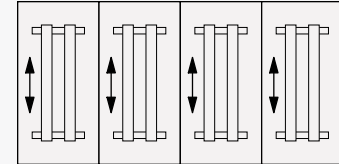

Prefix Codes	Top Materials / Code / List $						Powder Coat Legs			Chrome Legs		Optional Modesty
		Wood 1	Wood 2	HPL	Fenix®	BPGlass	Matte BPGlass	Cover Panel To Match Legs	Wood1	Wood2	Cover Panel Wood1	Wood2	
60w 30d	24-in Foot	...W1...	...W2...	...H...	...L...	...G...	...J...	...P	...PW1	...PW2	...CW1	...CW2	M
1 Table	NIKAE1...	7858	8408	7465	8408	9919	9961	+0	+713	+763	+2376	+2542	+1322
2 Matched Table Set (60x60)	NIKAE2...	15474	16557	14700	16557	19596	19677	+0	+1426	+1526	+4752	+5085	+2644
3 Matched Table Set (90x60)	NIKAE3...	23090	24706	21936	24706	29273	29396	+0	+2139	+2289	+7127	+7626	+3967
4 Matched Table Set (120x60)	NIKAE4...	30705	32854	29170	32854	38949	39114	+0	+2851	+3051	+9504	+10169	+5289
5 Matched Table Set (150x60)	NIKAE5...	38320	41002	36404	41002	48624	48830	+0	+3565	+3815	+11880	+12712	+6611
6 Matched Table Set (180x60)	NIKAE6...	45935	49150	43638	49150	58302	58548	+0	+4277	+4576	+14256	+15254	+7933
60w 42d	27-in Foot	...W1...	...W2...	...H...	...L...	...G...	...J...	...P	...PW1	...PW2	...CW1	...CW2	M
1 Table	NIKAF1...	8188	8761	7779	8761	10569	10627	+0	+713	+763	+2376	+2542	+1322
2 Matched Table Set (84x60)	NIKAF2...	16134	17263	15327	17263	20897	21012	+0	+1426	+1526	+4752	+5085	+2644
3 Matched Table Set (126x60)	NIKAF3...	24079	25765	22875	25765	31223	31395	+0	+2139	+2289	+7127	+7626	+3967
4 Matched Table Set (168x60)	NIKAF4...	32024	34266	30423	34266	41550	41780	+0	+2851	+3051	+9504	+10169	+5289
5 Matched Table Set (210x60)	NIKAF5...	39970	42768	37972	42768	51877	52164	+0	+3565	+3815	+11880	+12712	+6611
6 Matched Table Set (252x60)	NIKAF6...	47916	51270	45520	51270	62204	62549	+0	+4277	+4576	+14256	+15254	+7933
60w 48d	27-in Foot	...W1...	...W2...	...H...	...L...	...G...	...J...	...P	...PW1	...PW2	...CW1	...CW2	M
1 Table	NIKAG1...	8357	8942	7939	8942	10898	10964	+0	+713	+763	+2376	+2542	+1322
2 Matched Table Set (96x60)	NIKAG2...	16471	17624	15647	17624	21554	21685	+0	+1426	+1526	+4752	+5085	+2644
3 Matched Table Set (144x60)	NIKAG3...	24585	26306	23356	26306	32210	32406	+0	+2139	+2289	+7127	+7626	+3967
4 Matched Table Set (192x60)	NIKAG4...	32699	34988	31064	34988	42865	43128	+0	+2851	+3051	+9504	+10169	+5289
5 Matched Table Set (240x60)	NIKAG5...	40814	43671	38773	43671	53521	53848	+0	+3565	+3815	+11880	+12712	+6611
66w 33d	24-in Foot	...W1...	...W2...	...H...	...L...	...G...	...J...	...P	...PW1	...PW2	...CW1	...CW2	M
1 Table	NIKAH1...	7952	8509	7554	8509	10183	10232	+0	+713	+763	+2376	+2542	+1341
2 Matched Table Set (66x66)	NIKAH2...	15660	16756	14877	16756	20124	20223	+0	+1426	+1526	+4752	+5085	+2681
3 Matched Table Set (99x66)	NIKAH3...	23368	25004	22200	25004	30063	30212	+0	+2139	+2289	+7127	+7626	+4020
4 Matched Table Set (132x66)	NIKAH4...	31076	33251	29522	33251	40003	40201	+0	+2851	+3051	+9504	+10169	+5360
5 Matched Table Set (165x66)	NIKAH5...	38784	41499	36845	41499	49942	50190	+0	+3565	+3815	+11880	+12712	+6701
6 Matched Table Set (198x66)	NIKAH6...	46493	49748	44168	49748	59884	60181	+0	+4277	+4576	+14256	+15254	+8041
66w 42d	27-in Foot	...W1...	...W2...	...H...	...L...	...G...	...J...	...P	...PW1	...PW2	...CW1	...CW2	M
1 Table	NIKAI1...	8180	8753	7771	8753	10674	10737	+0	+713	+763	+2376	+2542	+1341
2 Matched Table Set (84x66)	NIKAI2...	16116	17244	15310	17244	21106	21233	+0	+1426	+1526	+4752	+5085	+2681
3 Matched Table Set (126x66)	NIKAI3...	24053	25737	22850	25737	31539	31728	+0	+2139	+2289	+7127	+7626	+4020
4 Matched Table Set (168x66)	NIKAI4...	31990	34229	30391	34229	41971	42224	+0	+2851	+3051	+9504	+10169	+5360
5 Matched Table Set (210x66)	NIKAI5...	39927	42722	37931	42722	52403	52718	+0	+3565	+3815	+11880	+12712	+6701
6 Matched Table Set (252x66)	NIKAI6...	47863	51213	45470	51213	62834	63213	+0	+4277	+4576	+14256	+15254	+8041
66w 48d	27-in Foot	...W1...	...W2...	...H...	...L...	...G...	...J...	...P	...PW1	...PW2	...CW1	...CW2	M
1 Table	NIKAJ1...	8585	9186	8156	9186	11255	11328	+0	+713	+763	+2376	+2542	+1341
2 Matched Table Set (96x66)	NIKAJ2...	16927	18112	16081	18112	22268	22412	+0	+1426	+1526	+4752	+5085	+2681
3 Matched Table Set (144x66)	NIKAJ3...	25268	27037	24005	27037	33280	33497	+0	+2139	+2289	+7127	+7626	+4020
4 Matched Table Set (192x66)	NIKAJ4...	33609	35962	31929	35962	44293	44581	+0	+2851	+3051	+9504	+10169	+5360
5 Matched Table Set (240x66)	NIKAJ5...	41952	44889	39854	44889	55305	55666	+0	+3565	+3815	+11880	+12712	+6701
72w 36d	24-in Foot	...W1...	...W2...	...H...	...L...	...G...	...J...	...P	...PW1	...PW2	...CW1	...CW2	M
1 Table	NIKAK1...	8043	8606	7641	8606	10460	10520	+0	+713	+763	+2376	+2542	+1367

For optional modesty panel append **M** to product number and add list price.

(Continued on next page)