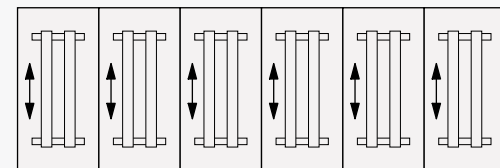

Ex. Qty (3) 96wx48d tables with Wood1 Matched Veneer tops, Chrome Legs with Wood1 Cover Panels, ProdNo is NIKAP3W1CW1; List Price is $34075.

! Notes:

Tops are 1.125 inches thick.

All tables have concealed casters.

Tables must be ordered as a matched set if veneer-matching is required.

BPGlass (Back-Painted): specify from (S.BLK Black) or (S.BWT) White

Matte BPGlass (Back-Painted): Writable; specify (GMB) Black or (GMW) White

Glass tops include metal trim; to match base finish on powder coat legs, or to match glass color on chrome legs.

Includes ganging mechanisms on underside of top. Ganging tables should always be the same depth; widths can vary.

Leg Columns have leveler for purpose of stabilizing table when in use.

Standard Powdercoat color options:

- (MRW) Resin White
- (MRSA) Resin Satin Aluminum
- (MRBZ) Resin Bronze
- (MRDBZ) Resin Dark Bronze
- (MRB) Resin Black
- (MRBM) Resin Black Matte
- (MRTG) Resin Thunder Gray

Each table includes duplex unit with daisy chain.

Matched table sets will have one power entry per 6 tables. Non-Matched tables will have one power cord per table.

72-inch softplug cord is an in-feed with 20 Amp plug and is UL-Recognized, not UL-Approved.

All tables include wire basket in (MRB) black between the legs.

Order individual in-surface power units from page CN10.

For no duplex unit deduct $754 per table in matched set (custom item number).