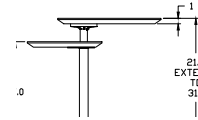

TUOHY

Airde

Airde Pivot Tables

	Prefix Code	...Top Material Code... / List \$		
		Wood 1	Wood 2	AcrylicSS
Fixed Height 26h		...W1...	...W2...	...C...
• Swivel	ADFS...	2820	3017	3060
• No Swivel (No Lower Top)	ADFN...	2107	2254	2360

Base and Column Color: ...Suffix
 (MRW) Resin White ...W
 (MRB) Resin Black ...B
 (MRSA) Resin Satin Aluminum ...R
 (MRTG) Resin Thunder Gray ...T

	Prefix Code	...Top Material Code... / List \$		
		Wood 1	Wood 2	AcrylicSS
Adjustable Height 21.2h - 31.1h		...W1...	...W2...	...C...
• Swivel	ADAS...	3124	3343	3361
• No Swivel (No Lower Top)	ADAN...	2331	2494	2584

Base and Column Color: ...Suffix
 MRW Resin White ...W
 MRB Resin Black ...B
 MRSA Resin Satin Aluminum ...R
 MRTG Resin Thunder Gray ...T

> To Order:

For product numbers, append Top Material Code to Prefix Code and add Base and Column Color suffix code.
 For List \$, read across at Prefix Code and down from Top Material Code; price includes Base and Column Color.
 Ex. For Fixed Height, No Swivel, Wood1 Top, and White Base and Column Color; the product number is ADFNW1W, and list price is \$2107.