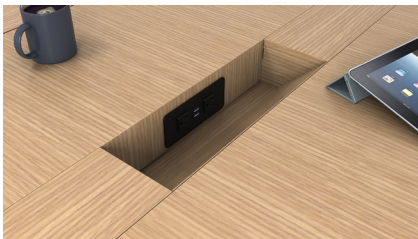

Material Guide

FRAME/APRON:
Black

OUTRIGGERS MATERIAL OPTION:
Standard Powdercoat Colors:
(MRB) Resin Black
(MRBM) Resin Matte Black
(MRBZ) Resin Bronze
(MRDBZ) Resin Dark Bronze
(MRSA) Resin Satin Aluminum
(MRTG) Resin Thunder Gray
(MRW) Resin White

TOP MATERIAL OPTIONS
Wood1: All Tuohy Wood1 Offerings
Wood2: All Tuohy Wood2 Offerings
Back-Painted Glass: S.BLK Black or S.BWT White
Matte Back-Painted Glass, Writable: GMB Black or GMW White
Fenix: 30 Bianco Alaska, 718 Grigio Londra, or 720 Nero Ingo
Quartz (1cm)

INFILL PANEL MATERIAL OPTIONS
Wood1: All Tuohy Wood1 Offerings
Wood2: All Tuohy Wood2 Offerings
Fenix: 30 Bianco Alaska, 718 Grigio Londra, or 720 Nero Ingo

BASE/CENTER ISLAND MATERIAL OPTIONS
Wood1: All Tuohy Wood1 Offerings
Wood2: All Tuohy Wood2 Offerings
Fenix: 30 Bianco Alaska, 718 Grigio Londra, or 720 Nero Ingo
Silex: All TUOHY Silex offerings (54-in roll width limitation)

Optional Glass Top Option for Center Island
Back-Painted Glass: S.BLK Black or S.BWT White
Matte Back-Painted Glass, Writable: GMB Black or GMW White

Typical Grain Direction

Material under power door will be determined based on Base/Center Island material and Infill Panel material:

Base/Center Island in Wood