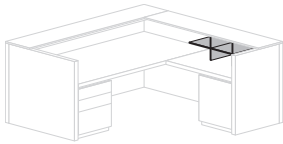

Cubby Manager

	w	9d	11.5h	MRBAS
• Cubby Manager 48	48			CSCM.48 2722
Cubby Manager 54	54			CSCM.54 2778
Cubby Manager 60	60			CSCM.60 2835
Cubby Manager 66	66			CSCM.66 2895
Cubby Manager 72	72			CSCM.72 2953
Cubby Manager 78	78			CSCM.78 2996
Cubby Manager 84	84			CSCM.84 3027
Cubby Manager 90	90			CSCM.90 3189

! Notes:

Place Cubby Managers on any work surface, with or without a Transaction Top; back is unfinished.
Shelf and dividers are MRBAS Resin Brushed Aluminum with Steel Tint.