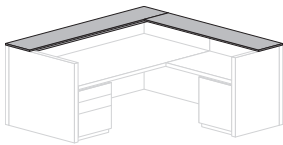

Transaction Tops

	w	11.75d	Wood1	BP Glass
GalleryTop 36	40		CSTT.36 1511	CSGT.36 1969
GalleryTop 42	46		CSTT.42 1697	CSGT.42 2225
GalleryTop 48	52		CSTT.48 1746	CSGT.48 2494
GalleryTop 54	58		CSTT.54 1815	CSGT.54 2755
• GalleryTop 60	64		CSTT.60 1888	CSGT.60 3014
GalleryTop 66	70		CSTT.66 1955	CSGT.66 3278
• GalleryTop 72	76		CSTT.72 2012	CSGT.72 3542
GalleryTop 78	82		CSTT.78 2052	CSGT.78 3801
GalleryTop 84	88		CSTT.84 2079	CSGT.84 4066
GalleryTop 90	94		CSTT.90 2228	CSGT.90 4329

! Notes:

Wood1 tops are 0.75-in thick; glass tops are 0.5-in thick with a 0.5-in subtop.
Back-Painted Glass panels available in S.BLK Black or S.BWT White.