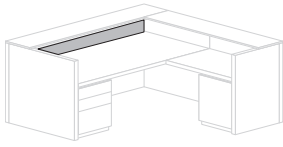

Backsplashes

	Product No.	List $	Product No.	List $	Product No.	List $
Flush 12.4h	COM Fabric	yds	Framed BPGlass		Framed BPGlass/Magnet	
GalBacksplash12.4 24w	CSFB.24	0.75 466	CSGB.24	1310	CSHB.24	1399
GalBacksplash12.4 30w	CSFB.30	0.75 479	CSGB.30	1464	CSHB.30	1578
GalBacksplash12.4 36w	CSFB.36	1.25 486	CSGB.36	1615	CSHB.36	1751
GalBacksplash12.4 42w	CSFB.42	1.25 495	CSGB.42	1765	CSHB.42	1923
GalBacksplash12.4 48w	CSFB.48	1.5 831	CSGB.48	1914	CSHB.48	2093
GalBacksplash12.4 54w	CSFB.54	1.75 868	CSGB.54	2070	CSHB.54	2268
GalBacksplash12.4 60w	CSFB.60	1.75 908	CSGB.60	2221	CSHB.60	2447
GalBacksplash12.4 66w	CSFB.66	2 947	CSGB.66	2374	CSHB.66	2623
• GalBacksplash12.4 72w	CSFB.72	2.25 989	CSGB.72	2523	CSHB.72	2796
GalBacksplash12.4 78w	CSFB.78	2.25 1028	CSGB.78	2672	CSHB.78	2967
GalBacksplash12.4 84w	CSFB.84	2.5 1067	CSGB.84	2827	CSHB.84	3146
GalBacksplash12.4 90w	CSFB.90	2.75 1106	CSGB.90	2980	CSHB.90	3319
Flush/TransTop 11.5h	COM Fabric	yds	Framed BPGlass		Framed BPGlass/Magnet	
GalBacksplash11.5 24w	CSFC.24	0.75 466	CSGC.24	1247	CSHC.24	1337
GalBacksplash11.5 30w	CSFC.30	0.75 479	CSGC.30	1392	CSHC.30	1505
GalBacksplash11.5 36w	CSFC.36	1.25 486	CSGC.36	1535	CSHC.36	1670
GalBacksplash11.5 42w	CSFC.42	1.25 495	CSGC.42	1682	CSHC.42	1842
GalBacksplash11.5 48w	CSFC.48	1.5 831	CSGC.48	1821	CSHC.48	2001
GalBacksplash11.5 54w	CSFC.54	1.75 868	CSGC.54	1965	CSHC.54	2172
GalBacksplash11.5 60w	CSFC.60	1.75 908	CSGC.60	2109	CSHC.60	2334
GalBacksplash11.5 66w	CSFC.66	2 947	CSGC.66	2252	CSHC.66	2500
• GalBacksplash11.5 72w	CSFC.72	2.25 989	CSGC.72	2397	CSHC.72	2666
GalBacksplash11.5 78w	CSFC.78	2.25 1028	CSGC.78	2538	CSHC.78	2831
GalBacksplash11.5 84w	CSFC.84	2.5 1067	CSGC.84	2686	CSHC.84	3002
GalBacksplash11.5 90w	CSFC.90	2.75 1106	CSGC.90	2829	CSHC.90	3168
Bypass 13.4h	COM Fabric	yds	Framed BPGlass		Framed BPGlass/Magnet	
GalBacksplash13.4 24w	CSFD.24	0.75 466	CSGD.24	1374	CSHD.24	1467
GalBacksplash13.4 30w	CSFD.30	0.75 479	CSGD.30	1536	CSHD.30	1650
GalBacksplash13.4 36w	CSFD.36	1.25 486	CSGD.36	1696	CSHD.36	1832
GalBacksplash13.4 42w	CSFD.42	1.25 495	CSGD.42	1855	CSHD.42	2014
GalBacksplash13.4 48w	CSFD.48	1.5 831	CSGD.48	2012	CSHD.48	2191
GalBacksplash13.4 54w	CSFD.54	1.75 868	CSGD.54	2175	CSHD.54	2376
GalBacksplash13.4 60w	CSFD.60	1.75 908	CSGD.60	2331	CSHD.60	2557
GalBacksplash13.4 66w	CSFD.66	2 947	CSGD.66	2494	CSHD.66	2738
• GalBacksplash13.4 72w	CSFD.72	2.25 989	CSGD.72	2652	CSHD.72	2925
GalBacksplash13.4 78w	CSFD.78	2.25 1028	CSGD.78	2808	CSHD.78	3103
GalBacksplash13.4 84w	CSFD.84	2.5 1067	CSGD.84	2966	CSHD.84	3282
GalBacksplash13.4 90w	CSFD.90	2.75 1106	CSGD.90	3127	CSHD.90	3467
Bypass/TransTop 12.5h	COM Fabric	yds	Framed BPGlass		Framed BPGlass/Magnet	
GalBacksplash12.5 24w	CSFE.24	0.75 466	CSGE.24	1340	CSHE.24	1431
GalBacksplash12.5 30w	CSFE.30	0.75 479	CSGE.30	1492	CSHE.30	1604
GalBacksplash12.5 36w	CSFE.36	1.25 486	CSGE.36	1647	CSHE.36	1783
GalBacksplash12.5 42w	CSFE.42	1.25 495	CSGE.42	1806	CSHE.42	1964
GalBacksplash12.5 48w	CSFE.48	1.5 831	CSGE.48	1955	CSHE.48	2137
GalBacksplash12.5 54w	CSFE.54	1.75 868	CSGE.54	2109	CSHE.54	2310
GalBacksplash12.5 60w	CSFE.60	1.75 908	CSGE.60	2265	CSHE.60	2491
GalBacksplash12.5 66w	CSFE.66	2 947	CSGE.66	2421	CSHE.66	2668
• GalBacksplash12.5 72w	CSFE.72	2.25 989	CSGE.72	2573	CSHE.72	2843
GalBacksplash12.5 78w	CSFE.78	2.25 1028	CSGE.78	2727	CSHE.78	3019
GalBacksplash12.5 84w	CSFE.84	2.5 1067	CSGE.84	2881	CSHE.84	3197
GalBacksplash12.5 90w	CSFE.90	2.75 1106	CSGE.90	3039	CSHE.90	3377