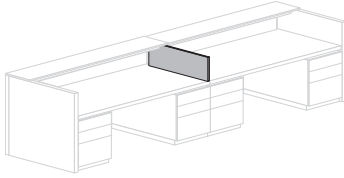

Privacy Screen

	Product No.	List $	Product No.	List $	Product No.	List $	Product No.	List $
1.2w 11.5h	Wood1		Wood1/Magnet		Framed BPGlass		Fr.BPGlass/Mag	
Privacy Screen 24	CSAA.24	1281	CSAB.24	1369	CSBA.24	1677	CSBB.24	1765
Privacy Screen 30	CSAA.30	1364	CSAB.30	1476	CSBA.30	1868	CSBB.30	1981
Privacy Screen 36	CSAA.36	1442	CSAB.36	1581	CSBA.36	2055	CSBB.36	2189

! Notes:

Privacy Screens situate proud of the back panel, for ease of cord pass-through.
Both Wood1 and BPGlass screens have an MBN Brushed Nickel frame.
Back-Painted Glass panels available in S.BLK Black or S.BWT White.