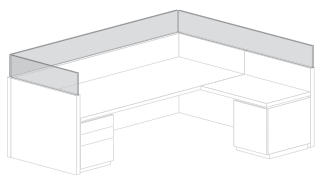

Gallery Glass Surrounds

	w	0.5d	12h	Glass	Acid-Etched Glass (1s*)
Gallery Glass				CSGP-	CSGA-
				(sum)	(sum)
				↑	↑
	w			product code	product code
Gallery Glass Surround: 24w	24			P24	A24
Gallery Glass Surround: 30w	30			P30	A30
• Gallery Glass Surround: 36w	36			P36	A36
Gallery Glass Surround: 42w	42			P42	A42
Gallery Glass Surround: 48w	48			P48	A48
Gallery Glass Surround: 54w	54			P54	A54
Gallery Glass Surround: 60w	60			P60	A60
Gallery Glass Surround: 66w	66			P66	A66
• Gallery Glass Surround: 72w	72			P72	A72
• Gallery Glass Surround: 78w	78			P78	A78
Gallery Glass Surround: 84w	84			P84	A84
Gallery Glass Surround: 90w	90			P90	A90

Append product codes to the product prefix, as needed. Example: CSGP-P36-P90-P72
Identify which Gallery Top/Back or Gallery End Panel is to receive each Gallery Glass Surround.
* Acid-Etched Glass has the etching on the visitor's side only.

Specify: Product Number
Quantity
Tagging
Metal Finish
Wood Finish

• Denotes Item is illustrated.
- Includes locks.
‡ Requires field sub-assembly.

Prices listed in Wood1 Finishes.