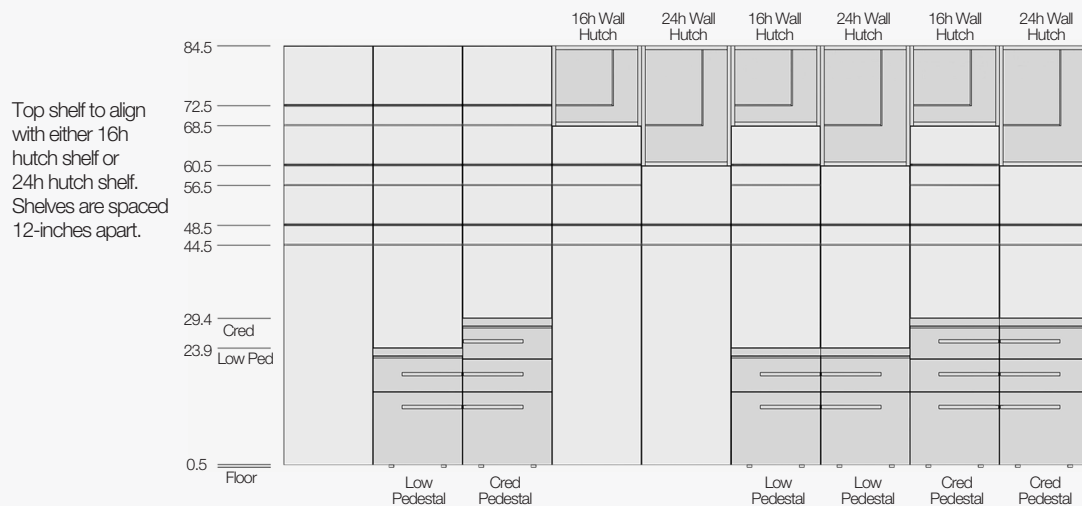

### Vertical Cadences

**Pull Justification:**

Cabinet pulls are always justified towards the opening side of the pedestal.

Pulls are justified towards each other on all non cabinet pedestal combos.

For single or odd number pedestal combos, pulls are justified towards the user.