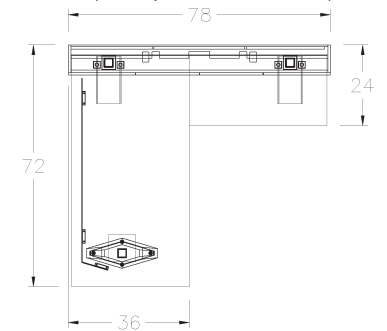

+ Options:

Specify L for left; or R for right hand runoff. Place at the end of product number.

Specify pencil catch finish from standard powdercoat colors listed below or (MRBAS) Brushed Aluminum w/ Steel Tint.

Specify Modesty finish from standard powder coat colors.

- (MRB) Resin Black
- (MRBM) Resin Matte Black
- (MRBZ) Resin Bronze
- (MRDBZ) Resin Dark Bronze
- (MRSB) Resin Satin Aluminum
- (MRTG) Resin Thunder Gray
- (MRW) Resin White

To add Power, add "PWR" to end of Item Number; Add $307. Power includes, Duplex and USB-A+C, soft plug

Specify White, Silver, Black, Bronze, or Dark Bronze for height adjustable leg color

Wallhung dimension is listed first.
(Example of UKKB7872R)