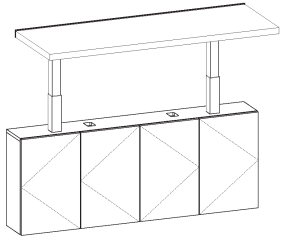

Wall Hung Credenza
29.9-48.4h Height Adjustable
Veneer Interior

Description	Prod. No. Prefix	Top Material (specify by code)		
		HPL	Wood1	Solid Surface
		...HP	...W	...SS
Wall Hung Credenza 48w 24d	UKFA4824...	9346	9788	10634
Wall Hung Credenza 48w 30d	UKFA4830...	9436	9872	10877
Wall Hung Credenza 54w 24d	UKFA5424...	9750	10191	11116
Wall Hung Credenza 54w 30d	UKFA5430...	9850	10289	11387
• Wall Hung Credenza 60w 24d	UKFA6024...	10186	10622	11626
Wall Hung Credenza 60w 30d	UKFA6030...	10297	10730	11926
Wall Hung Credenza 66w 24d	UKFA6624...	10577	11012	12093
Wall Hung Credenza 66w 30d	UKFA6630...	10701	11128	12424
Wall Hung Credenza 72w 24d	UKFA7224...	10981	11414	12573
Wall Hung Credenza 72w 30d	UKFA7230...	11114	11538	12937
Wall Hung Credenza 78w 24d	UKFA7824...	11374	11803	13039
Wall Hung Credenza 78w 30d	UKFA7830...	11519	11943	13433

! Notes:

- Top finishes are listed above; specify Wood1 finish for elements below worksurface.
- HPL top material is Formica 949 White Matte.
- Solid Surface is Avonite® 8016 White, Matte.
- All units have a 9d base section with vertical hinge door access.
- All units must be attached to wall.
- Accessory power: Dean Z mount ELDZ321SBLK 3-port (2) Simplex (1) USB A+C, soft plug, black.
- Includes pencil catch.
- No locks.

+ Options:

- Specify pencil catch finish from standard powdercoat colors or (MRBAS) Brushed Aluminum w/ Steel Tint.
  - (MRB) Resin Black
  - (MRBM) Resin Matte Black
  - (MRBZ) Resin Bronze
  - (MRDBZ) Resin Dark Bronze
  - (MRSA) Resin Satin Aluminum
  - (MRTG) Resin Thunder Gray
  - (MRW) Resin White
- Specify White, Silver, Black, Bronze, or Dark Bronze for height adjustable leg color.