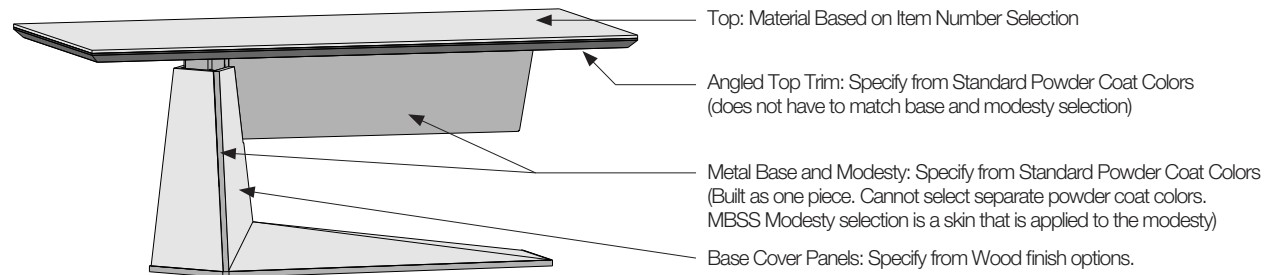

! Notes:

Top finishes are listed above; specify Wood1 finish for elements below worksurface.
HPL top material is Formica 949 White Matte.
Solid Surface is Avonite® 8016 White, Matte.
Specify Back-Painted Glass from (S.BLK Black) or (S.BWT) White.
Overall Height changes with top material thickness.

1.5" Self Edge Veneer/HPL/SS	29.9"h
1.25" Subtop W/Angled Trim And;	29.6"h +
2cm Stone	0.79"
0.5" Back Painted Glass	0.5"
0.5" (12mm) Solid Surface	0.5"
0.75" Veneer	0.75"

+ Options:

Specify Subtop Trim, Base, and Modesty finish from standard powder coat colors.
(MRB) Resin Black (MRSA) Resin Satin Aluminum
(MRBM) Resin Matte Black (MRTG) Resin Thunder Gray
(MRBZ) Resin Bronze (MRW) Resin White
(MRDBZ) Resin Dark Bronze
For (MBSS) Stainless Steel Modesty specify MBSS; add $717.
For (MRBAS) Resin Brushed Aluminum w/ Steel Tint Subtop Trim specify MRBAS; no price change.