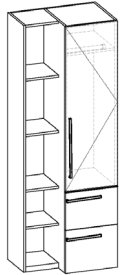

Towers, 84.5h (continued)

	Spec Code		Spec Code		Spec Code	Add $	Spec Code	Add $
		↑		↑	Mirror		Metal Shelf	
Full Height Shelving 84.5h								
Cabinet16: Shlv8 24w	KL24	5754	KL24	6013	—	—	SM	627
Shv8:Cabinet16 24w	KR24	5754	KR24	6013	—	—	SM	627
Cabinet18: Shlv12 30w	KL30	5999	KL30	6267	—	—	SM	842
• Shv12:Cabinet18 30w	KR30	5999	KR30	6267	—	—	SM	842
Cabinet24: Shlv12 36w	KL36	6353	KL36	6651	—	—	SM	842
Shlv12:Cabinet24 36w	KR36	6353	KR36	6651	—	—	SM	842
Cabt/2File16: Shlv8 24w	ML24	6991	ML24	7260	—	—	SM	627
Shv8:Cabt/2File16 24w	MR24	6991	MR24	7260	—	—	SM	627
Cabt/2File18: Shlv12 30w	ML30	7242	ML30	7521	—	—	SM	842
• Shv12:Cabt/2File18 30w	MR30	7242	MR30	7521	—	—	SM	842
Cabt/2File24: Shlv12 36w	ML36	7631	ML36	7938	—	—	SM	842
Shlv12:Cabt/2File24 36w	MR36	7631	MR36	7938	—	—	SM	842
Cabt/2Box/File16: Shlv8 24w	NL24	7175	NL24	7456	—	—	SM	627
Shv8:Cabt/2Box/File16 24w	NR24	7175	NR24	7456	—	—	SM	627
Cabt/2Box/File18: Shlv12 30w	NL30	7440	NL30	7723	—	—	SM	842
• Shv12:Cabt/2Box/File18 30w	NR30	7440	NR30	7723	—	—	SM	842
Cabt/2Box/File24: Shlv12 36w	NL36	7844	NL36	8155	—	—	SM	842
Shlv12:Cabt/2Box/File24 36w	NR36	7844	NR36	8155	—	—	SM	842
Garment16: Shlv8 24w	PL24	5548	PL24	5760	MR	257	SM	627
Shv8:Garment16 24w	PR24	5548	PR24	5760	MR	257	SM	627
Garment18: Shlv12 30w	PL30	5763	PL30	5981	MR	277	SM	842
• Shv12:Garment18 30w	PR30	5763	PR30	5981	MR	277	SM	842
Garment24: Shlv12 36w	PL36	6031	PL36	6259	MR	339	SM	842
Shlv12:Garment24 36w	PR36	6031	PR36	6259	MR	339	SM	842
Grmt/2File16: Shlv8 24w	QL24	6785	QL24	7008	MR	153	SM	627
Shv8:Grmt/2File16 24w	QR24	6785	QR24	7008	MR	153	SM	627
Grmt/2File18: Shlv12 30w	QL30	7008	QL30	7235	MR	161	SM	842
• Shv12:Grmt/2File18 30w	QR30	7008	QR30	7235	MR	161	SM	842
Grmt/2File24: Shlv12 36w	QL36	7310	QL36	7546	MR	190	SM	842
Shlv12:Grmt/2File24 36w	QR36	7310	QR36	7546	MR	190	SM	842
Grmt/2Box/File16: Shlv8 24w	SL24	6969	SL24	7205	MR	153	SM	627
Shv8:Grmt/2Box/File16 24w	SR24	6969	SR24	7205	MR	153	SM	627
Grmt/2Box/File18: Shlv12 30w	SL30	7206	SL30	7436	MR	161	SM	842
• Shv12:Grmt/2Box/File18 30w	SR30	7206	SR30	7436	MR	161	SM	842
Grmt/2Box/File24: Shlv12 36w	SL36	7521	SL36	7764	MR	190	SM	842
Shlv12:Grmt/2Box/File24 36w	SR36	7521	SR36	7764	MR	190	SM	842

(listing continued on following page)