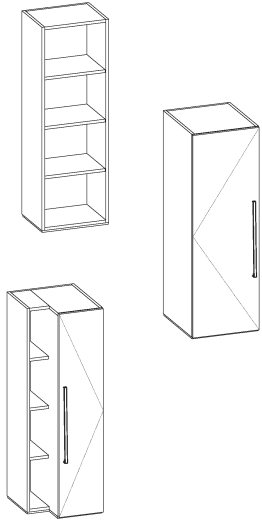

Worksurface Hutch, 42.6h (72.5h overall)

Description	Product No.	List \$
	20d	
	UKTA42	\$sum

	Width	Spec Code	▲	Spec Code	Add \$
• Open Shelving 18w	18	A18	3117	Metal Shelf —	—
• Cabinet 18w LH	18	CL18	3275	—	—
• Cabinet 18w RH	18	CR18	3275	—	—
• Cabt 12w/Shelving 6w	18	DL18	4448	SM	538
• Shelving 6w/Cabt 12w	18	DR18	4448	SM	538

Worksurface Hutch, 54.6h (84.5h overall)

Description	Product No.	List \$
	20d	
	UKTA54	\$sum

	Width	Spec Code	▲	Spec Code	Add \$
• Open Shelving 18w	18	A18	3380	Metal Shelf —	—
• Cabinet 18w LH	18	CL18	3544	—	—
• Cabinet 18w RH	18	CR18	3544	—	—
• Cabt 12w/Shelving 6w	18	DL18	4741	SM	538
• Shelving 6w/Cabt 12w	18	DR18	4741	SM	538