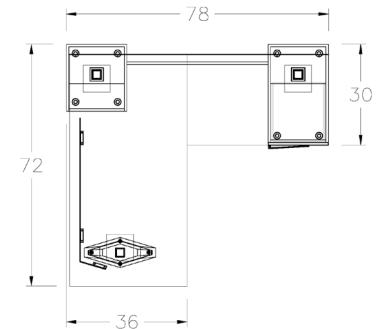

+ Options:

- Specify L for left; or R for right hand runoff. Place at the end of product number.
- Specify pencil catch finish from standard powdercoat colors listed below or (MRBAS) Brushed Aluminum w/ Steel Tint.
- Specify Modesty and Pull finish from standard powder coat colors.
  - (MRB) Resin Black
  - (MRBM) Resin Matte Black
  - (MRBZ) Resin Bronze
  - (MRDBZ) Resin Dark Bronze
  - (MRS) Resin Satin
  - (MRSAT) Resin Satin Aluminum
  - (MRTG) Resin Thunder Gray
  - (MRW) Resin White
- Specify White, Silver, Black, Bronze, or Dark Bronze for height adjustable leg color

Runoff dimension is listed first.
(Example of UKKL7872R)