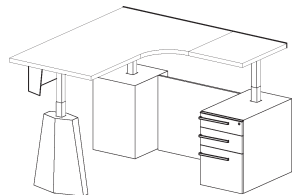

L-Shaped Desk w/ Hex Base  
30-inch Deep Runoff with BBF  
29.9-48.4h Height Adjustable

Right Handed

Right Handed

Description	Prod. No. Prefix	Top Material (specify by code)		
		HPL	Wood1	Solid Surface
<b>Square Corner, 30d Desk</b>				
L-Shaped Desk 72w 30d x 72w 30d	UKKJ7272...	15588	15303	17410
L-Shaped Desk 78w 30d x 72w 30d	UKKJ7872...	15662	15363	17549
L-Shaped Desk 84w 30d x 72w 30d	UKKJ8472...	15736	15420	17688
L-Shaped Desk 90w 30d x 84w 30d	UKKJ9084...	16139	15782	18287
L-Shaped Desk 96w 30d x 84w 30d	UKKJ9684...	16212	15840	18426
<b>Square Corner, 36d Desk</b>				
L-Shaped Desk 72w 30d x 72w 36d	UKKL7272...	15705	15396	17632
L-Shaped Desk 78w 30d x 72w 36d	UKKL7872...	15779	15456	17770
L-Shaped Desk 84w 30d x 72w 36d	UKKL8472...	15852	15515	17909
L-Shaped Desk 90w 30d x 84w 36d	UKKL9084...	16279	15894	18560
L-Shaped Desk 96w 30d x 84w 36d	UKKL9684...	16354	15954	18698
<b>Radius Corner, 30d Desk</b>				
L-Shaped Desk 72w 30d x 72w 30d	UKKM7272...	16185	15818	18373
L-Shaped Desk 78w 30d x 72w 30d	UKKM7872...	16262	15878	18528
L-Shaped Desk 84w 30d x 72w 30d	UKKM8472...	16338	15938	18683
L-Shaped Desk 90w 30d x 84w 30d	UKKM9084...	16755	16297	19362
L-Shaped Desk 96w 30d x 84w 30d	UKKM9684...	16832	16357	19517
<b>Radius Corner, 36d Desk</b>				
L-Shaped Desk 72w 30d x 72w 36d	UKKN7272...	16301	15913	18594
L-Shaped Desk 78w 30d x 72w 36d	UKKN7872...	16378	15972	18749
L-Shaped Desk 84w 30d x 72w 36d	UKKN8472...	16454	16031	18904
L-Shaped Desk 90w 30d x 84w 36d	UKKN9084...	16896	16409	19634
L-Shaped Desk 96w 30d x 84w 36d	UKKN9684...	16973	16469	19790