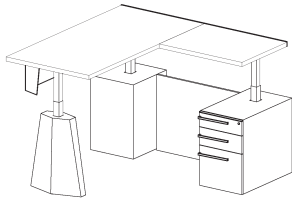

L-Shaped Desk w/ Hex Base  
30-inch Deep Runoff with BBF  
29.9-48.4h Height Adjustable

Right Handed

Right Handed

Description	Prod. No. Prefix	Top Material (specify by code)		
		HPL	Wood1	Solid Surface
<b>Square Corner, 30d Desk</b>				
L-Shaped Desk 72w 30d x 72w 30d	UKKJ7272...	15588	15303	17410
L-Shaped Desk 78w 30d x 72w 30d	UKKJ7872...	15662	15363	17549
L-Shaped Desk 84w 30d x 72w 30d	UKKJ8472...	15736	15420	17688
L-Shaped Desk 90w 30d x 84w 30d	UKKJ9084...	16139	15782	18287
L-Shaped Desk 96w 30d x 84w 30d	UKKJ9684...	16212	15840	18426
<b>Square Corner, 36d Desk</b>				
L-Shaped Desk 72w 30d x 72w 36d	UKKL7272...	15705	15396	17632
L-Shaped Desk 78w 30d x 72w 36d	UKKL7872...	15779	15456	17770
L-Shaped Desk 84w 30d x 72w 36d	UKKL8472...	15852	15515	17909
L-Shaped Desk 90w 30d x 84w 36d	UKKL9084...	16279	15894	18560
L-Shaped Desk 96w 30d x 84w 36d	UKKL9684...	16354	15954	18698
<b>Radius Corner, 30d Desk</b>				
L-Shaped Desk 72w 30d x 72w 30d	UKKM7272...	16185	15818	18373
L-Shaped Desk 78w 30d x 72w 30d	UKKM7872...	16262	15878	18528
L-Shaped Desk 84w 30d x 72w 30d	UKKM8472...	16338	15938	18683
L-Shaped Desk 90w 30d x 84w 30d	UKKM9084...	16755	16297	19362
L-Shaped Desk 96w 30d x 84w 30d	UKKM9684...	16832	16357	19517
<b>Radius Corner, 36d Desk</b>				
L-Shaped Desk 72w 30d x 72w 36d	UKKN7272...	16301	15913	18594
L-Shaped Desk 78w 30d x 72w 36d	UKKN7872...	16378	15972	18749
L-Shaped Desk 84w 30d x 72w 36d	UKKN8472...	16454	16031	18904
L-Shaped Desk 90w 30d x 84w 36d	UKKN9084...	16896	16409	19634
L-Shaped Desk 96w 30d x 84w 36d	UKKN9684...	16973	16469	19790