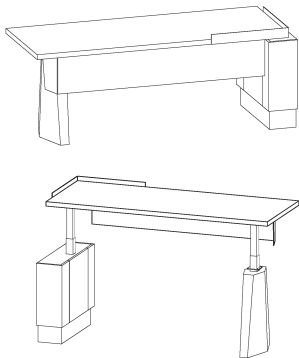

Runoff Plinth/Hex Base
29.9-48.4h Height Adjustable

Description	Product No.	1.5"th Self-Edge	
		...HP	...SW
LH Runoff 72w 30d	UKLCD7230L...	7803	7628
• RH Runoff 72w 30d	UKLCD7230R...	7803	7628
LH Runoff 78w 30d	UKLCD7830L...	7944	7756
RH Runoff 78w 30d	UKLCD7830R...	7944	7756
LH Runoff 84w 30d	UKLCD8430L...	8086	7883
RH Runoff 84w 30d	UKLCD8430R...	8086	7883
LH Runoff 72w 36d	UKLCD7236L...	7936	7726
RH Runoff 72w 36d	UKLCD7236R...	7936	7726
LH Runoff 78w 36d	UKLCD7836L...	8088	7862
RH Runoff 78w 36d	UKLCD7836R...	8088	7862
LH Runoff 84w 36d	UKLCD8436L...	8240	7997
RH Runoff 84w 36d	UKLCD8436R...	8240	7997

! Notes:

Top finishes are listed above; specify Wood1 finish for elements below worksurface.

HPL top material is Formica 949 White Matte.

Metal modesty panel is 12h.

L-shaped pencil catch; specify finish from standard powdercoat colors listed below.

+ Options:

Specify Modesty finish from standard powder coat colors.

(MRB) Resin Black	(MRSB) Resin Satin Aluminum
(MRBM) Resin Matte Black	(MRTG) Resin Thunder Gray
(MRBZ) Resin Bronze	(MRW) Resin White
(MRDBZ) Resin Dark Bronze	

Specify White, Silver, Black, Bronze, or Dark Bronze for height adjustable leg color