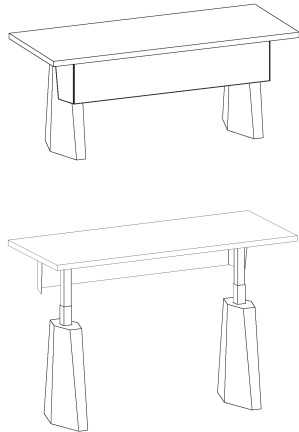

Hex Base Desk
29.9-48.4h Height Adjustable

Description	Prod. No. Prefix	Top Material (specify by code)		
		HPL	Wood1	Solid Surface
		...HP	...W	...SS
Desk 54w 30d	UKAB5430...	6061	5929	6267
Desk 54w 36d	UKAB5436...	6159	6003	6392
Desk 60w 30d	UKAB6030...	6201	6056	6426
Desk 60w 36d	UKAB6036...	6312	6137	6565
Desk 66w 30d	UKAB6630...	6343	6182	6586
Desk 66w 36d	UKAB6636...	6465	6274	6737
• Desk 72w 30d	UKAB7230...	6484	6309	6745
Desk 72w 36d	UKAB7236...	6617	6408	6908
Desk 78w 30d	UKAB7830...	6627	6438	6904
Desk 78w 36d	UKAB7836...	6769	6544	7079
Desk 84w 30d	UKAB8430...	6767	6565	7062
Desk 84w 36d	UKAB8436...	6922	6678	7251

! Notes:
Top finishes are listed above; specify Wood1 finish for elements below worksurface.
HPL top material is Formica 949 White Matte.
Solid Surface is Avonite® 8016 White, Matte.
Worksurface is 1.5th Self-Edge.

+ Options:
Specify Modesty finish from standard powder coat colors.
(MRB) Resin Black (MRSA) Resin Satin Aluminum
(MRBM) Resin Matte Black (MRTG) Resin Thunder Gray
(MRBZ) Resin Bronze (MRW) Resin White
(MRDBZ) Resin Dark Bronze
Specify White, Silver, Black, Bronze, or Dark Bronze for height adjustable leg color

Battery Kit	ELBK	1075
Charging Kit	ELCK	221

! Notes:
Battery Kit includes Battery and 8-in cable to plug into desk control box.
Charging Kit includes 8-in cable, charger, and power cable.