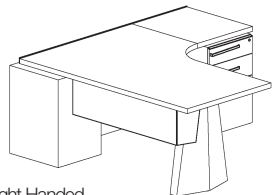

L-Shaped Desk w/ Hex Base  
30-inch Deep Runoff with BBF  
29.9-48.4h Height Adjustable

Right Handed

Right Handed

Description	Prod. No. Prefix	Top Material (specify by code)		
		HPL	Wood1	Solid Surface
<b>Square Corner, 30d Desk</b>				
L-Shaped Desk 72w 30d x 72w 30d	UKKJ7272...	15588	15303	17410
L-Shaped Desk 78w 30d x 72w 30d	UKKJ7872...	15662	15363	17549
L-Shaped Desk 84w 30d x 72w 30d	UKKJ8472...	15736	15420	17688
L-Shaped Desk 90w 30d x 84w 30d	UKKJ9084...	16139	15782	18287
L-Shaped Desk 96w 30d x 84w 30d	UKKJ9684...	16212	15840	18426
<b>Square Corner, 36d Desk</b>				
L-Shaped Desk 72w 30d x 72w 36d	UKKL7272...	15705	15396	17632
L-Shaped Desk 78w 30d x 72w 36d	UKKL7872...	15779	15456	17770
L-Shaped Desk 84w 30d x 72w 36d	UKKL8472...	15852	15515	17909
L-Shaped Desk 90w 30d x 84w 36d	UKKL9084...	16279	15894	18560
L-Shaped Desk 96w 30d x 84w 36d	UKKL9684...	16354	15954	18698
<b>Radius Corner, 30d Desk</b>				
L-Shaped Desk 72w 30d x 72w 30d	UKKM7272...	16185	15818	18373
L-Shaped Desk 78w 30d x 72w 30d	UKKM7872...	16262	15878	18528
L-Shaped Desk 84w 30d x 72w 30d	UKKM8472...	16338	15938	18683
L-Shaped Desk 90w 30d x 84w 30d	UKKM9084...	16755	16297	19362
L-Shaped Desk 96w 30d x 84w 30d	UKKM9684...	16832	16357	19517
<b>Radius Corner, 36d Desk</b>				
L-Shaped Desk 72w 30d x 72w 36d	UKKN7272...	16301	15913	18594
L-Shaped Desk 78w 30d x 72w 36d	UKKN7872...	16378	15972	18749
L-Shaped Desk 84w 30d x 72w 36d	UKKN8472...	16454	16031	18904
L-Shaped Desk 90w 30d x 84w 36d	UKKN9084...	16896	16409	19634
L-Shaped Desk 96w 30d x 84w 36d	UKKN9684...	16973	16469	19790