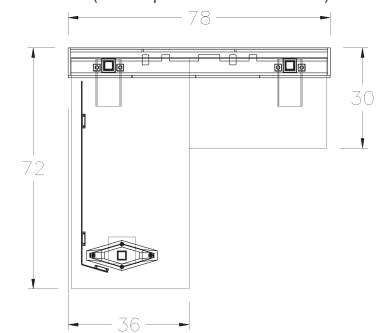

+ Options:

- Specify L for left; or R for right hand runoff. Place at the end of product number.
- Specify pencil catch finish from standard powdercoat colors listed below or (MRBAS) Brushed Aluminum w/ Steel Tint.
- Specify Modesty finish from standard powder coat colors.
  - (MRB) Resin Black
  - (MRBM) Resin Matte Black
  - (MRBZ) Resin Bronze
  - (MRDBZ) Resin Dark Bronze
  - (MRSA) Resin Satin Aluminum
  - (MRTG) Resin Thunder Gray
  - (MRW) Resin White

To add Power, add "PWR" to end of Item Number; Add $307. Power includes, Duplex and USB-A+C, soft plug
Specify White, Silver, Black, Bronze, or Dark Bronze for height adjustable leg color

Wallhung dimension is listed first.
(Example of UKKF7872R)