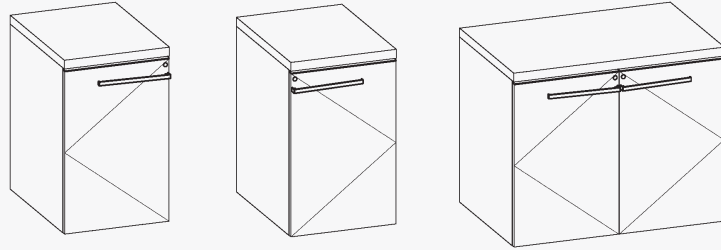

Pull Justification:

Cabinet pulls are always justified towards the opening side of the pedestal.