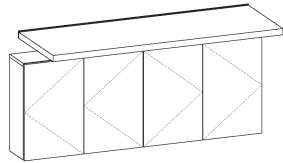

Wall Hung Credenza
29.9-48.4h Height Adjustable
Cabinet Grade Interior

Description	Prod. No. Prefix	Top Material (specify by code)		
		HPL	Wood1	Solid Surface
		...HP	...W	...SS
Wall Hung Credenza 48w 24d	UKFZ4824...	5856	6155	7275
Wall Hung Credenza 48w 30d	UKFZ4830...	5946	6238	7518
Wall Hung Credenza 54w 24d	UKFZ5424...	6109	6409	7562
Wall Hung Credenza 54w 30d	UKFZ5430...	6209	6506	7833
• Wall Hung Credenza 60w 24d	UKFZ6024...	6330	6631	7844
Wall Hung Credenza 60w 30d	UKFZ6030...	6442	6739	8143
Wall Hung Credenza 66w 24d	UKFZ6624...	6791	6852	8119
Wall Hung Credenza 66w 30d	UKFZ6630...	6916	6967	8449
Wall Hung Credenza 72w 24d	UKFZ7224...	6791	7084	8404
Wall Hung Credenza 72w 30d	UKFZ7230...	6925	7210	8769
Wall Hung Credenza 78w 24d	UKFZ7824...	7071	7312	8695
Wall Hung Credenza 78w 30d	UKFZ7830...	7216	7451	9089

! Notes:

Top finishes are listed above; specify Wood1 finish for elements below worksurface.

HPL top material is Formica 949 White Matte.

Solid Surface is Avonite® 8016 White, Matte.

All units have a 9d base section with vertical hinge door access.

All units must be attached to wall.

Includes pencil catch.

No locks.

+ Options:

Specify pencil catch finish from standard powdercoat colors or (MRBAS) Brushed Aluminum w/ Steel Tint.

(MRB) Resin Black

(MRSA) Resin Satin Aluminum

(MRBM) Resin Matte Black

(MRTG) Resin Thunder Gray

(MRBZ) Resin Bronze

(MRW) Resin White

(MRDBZ) Resin Dark Bronze

To add Power, add "PWR" to end of Item Number; Add $307. Power includes, Duplex and USB-A+C, soft plug
Specify White, Silver, Black, Bronze, or Dark Bronze for height adjustable leg color.