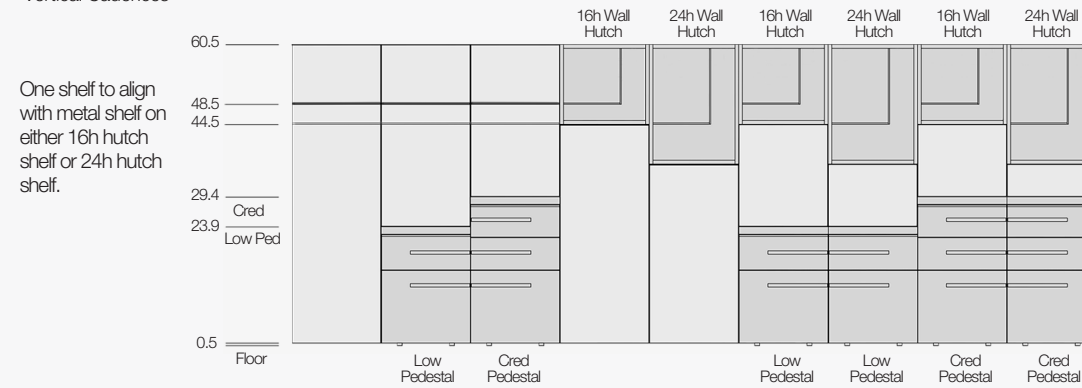

Casegoods: Uku

Vertical Cadence	AUK2
Pull Justification	AUK3
Drawer Layouts	AUK4
Table/Desks	AUK5
Desk Shells	AUK9
Desk Returns	AUK10
Runoffs	AUK11
Wall Hung Credenzas	AUK14
L-Shaped Credenzas	AUK16
Tops	AUK19
Pedestals	AUK22
Mobile Pedestals	AUK24
Wall Hung Work Walls	AUK25
Wall Hung Top Supports	AUK27
Wall Hung Runoffs	AUK28
Wall Hung Pedestals	AUK30
Modesty Panels	AUK31
Base Panels	AUK32
Top Supports	AUK32
Hutches	AUK33
Task Lights	AUK38
Wall Panels	AUK39
Shelves	AUK42
Towers 60.5	AUK43
Towers 72.5h	AUK46
Towers 84.5h	AUK50
Worksurface Hutches, 42.6h	AUK54
Worksurface Hutches, 54.6h	AUK55

Vertical Cadences