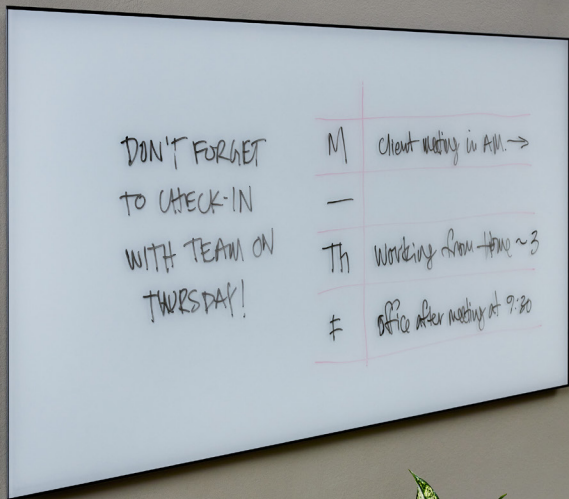

Glass Markerboard

Glass Markerboards combine refined aesthetics with everyday performance. Crafted from premium low-iron tempered glass, each board delivers exceptional clarity, smooth writing, and effortless erasing—keeping collaborative spaces looking crisp and professional over time.

Designed for Lasting Clarity

Glass Markerboards feature ultra-hard, non-porous glass surfaces that resist scratches, chips, ghosting, and wear, preserving a pristine appearance even in high-traffic environments. Whether used for quick notes or full-scale presentations, the surfaces maintain sharp legibility and wipe clean without residue, ensuring ideas remain the focus.

Flexible Finishes. Tailored Function.

Available in both gloss and matte finishes, Glass Markerboards can be specified in magnetic or non-magnetic options to suit the needs of any workspace. A broad spectrum of colors—achieved through proprietary Italian back-painting technology—delivers vivid, saturated hues that resist fading and scratching, allowing designers to coordinate seamlessly with interior palettes.

Built for the Way You Work

Choose from mobile or wall-mounted configurations in a variety of sizes to support everything from private offices to open collaboration zones. Each board includes a coordinated marker holder and eraser, providing a complete, ready-to-use solution that blends elevated design with everyday practicality.