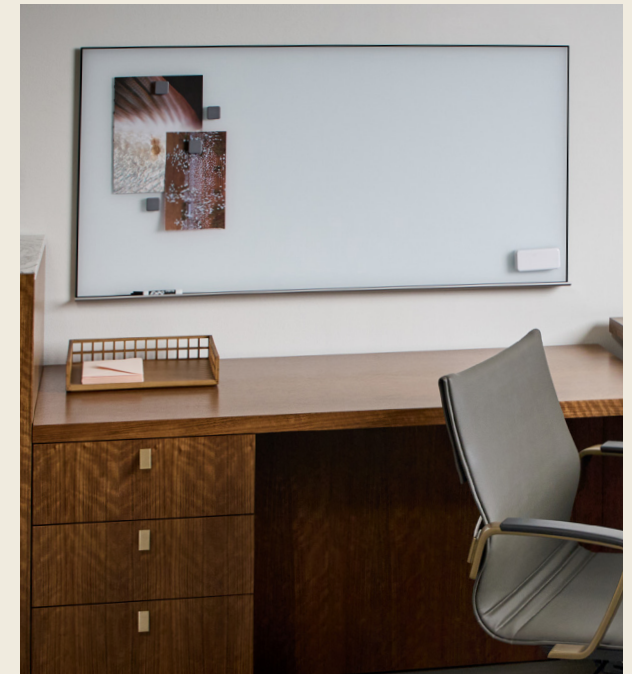

Glass Markerboard

Glass Markerboards combine refined aesthetics with everyday performance. Crafted from premium low-iron tempered glass, each board delivers exceptional clarity, smooth writing, and effortless erasing—keeping collaborative spaces looking crisp and professional over time.

Designed for Lasting Clarity

Glass Markerboards feature ultra-hard, non-porous glass surfaces that resist scratches, chips, ghosting, and wear, preserving a pristine appearance even in high-traffic environments. Whether used for quick notes or full-scale presentations, the surfaces maintain sharp legibility and wipe clean without residue, ensuring ideas remain the focus.

Flexible Finishes. Tailored Function.

Available in both gloss and matte finishes, Glass Markerboards can be specified in magnetic or non-magnetic options to suit the needs of any workspace. A broad spectrum of colors—achieved through proprietary Italian back-painting technology—delivers vivid, saturated hues that resist fading and scratching, allowing designers to coordinate seamlessly with interior palettes.

Built for the Way You Work

Choose from mobile or wall-mounted configurations in a variety of sizes to support everything from private offices to open collaboration zones. Each board includes a coordinated marker holder and eraser, providing a complete, ready-to-use solution that blends elevated design with everyday practicality.