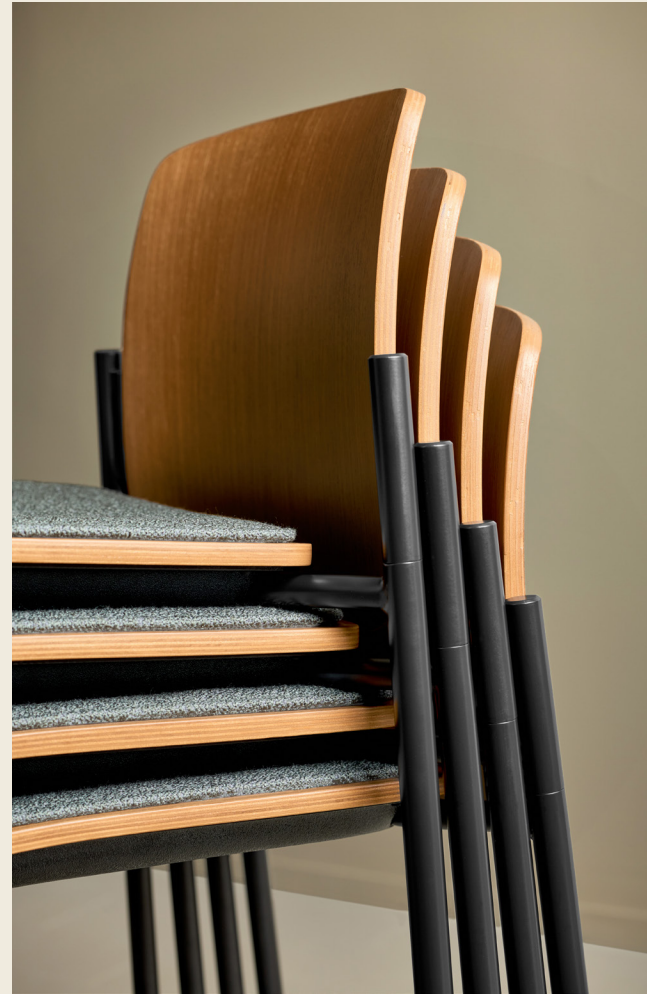

Nora

Seating

TUOHY

Lightweight and versatile, Nora Seating is a collection of stools and chairs that are ideal for work, learning, and hospitality environments. The streamlined design includes a refined molded plywood seat complemented by a lightweight yet durable metal frame. The stools and chairs are also stackable, making them essential for spaces where seating must be stored or reconfigured.

Flexibly Designed

Create a consistent aesthetic throughout a space with counter-, seated-, and ADA-height stools and chairs. Choose from walnut, maple, or oak—available in a custom stain—for the molded plywood seats and backs. An optional upholstered seat pad is also available.

Simply Stackable

Nora Seating is purposely designed for easy stacking, eliminating the need to lift each chair completely above the one below. All chair heights stack up for four high, so you can quickly move and store them.